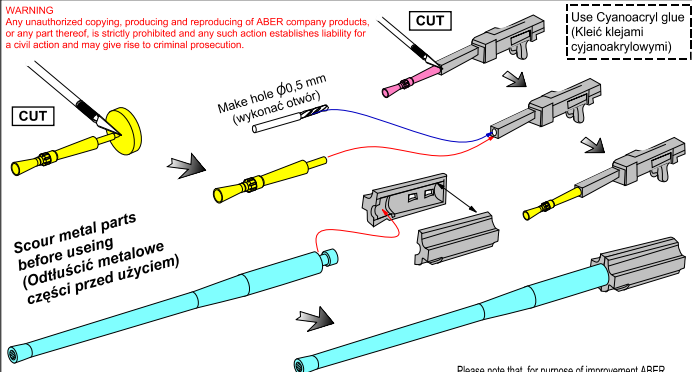

WARNING

OSTRZEŻENIE

Please note that, for purpose of improvement ABER sets designs are subjects to change without notice. Proszę mieć na uwadze fakt, że zestawy ABER mogą ulec zmianie ze względu na ulepszenia, bez powiadomienia.