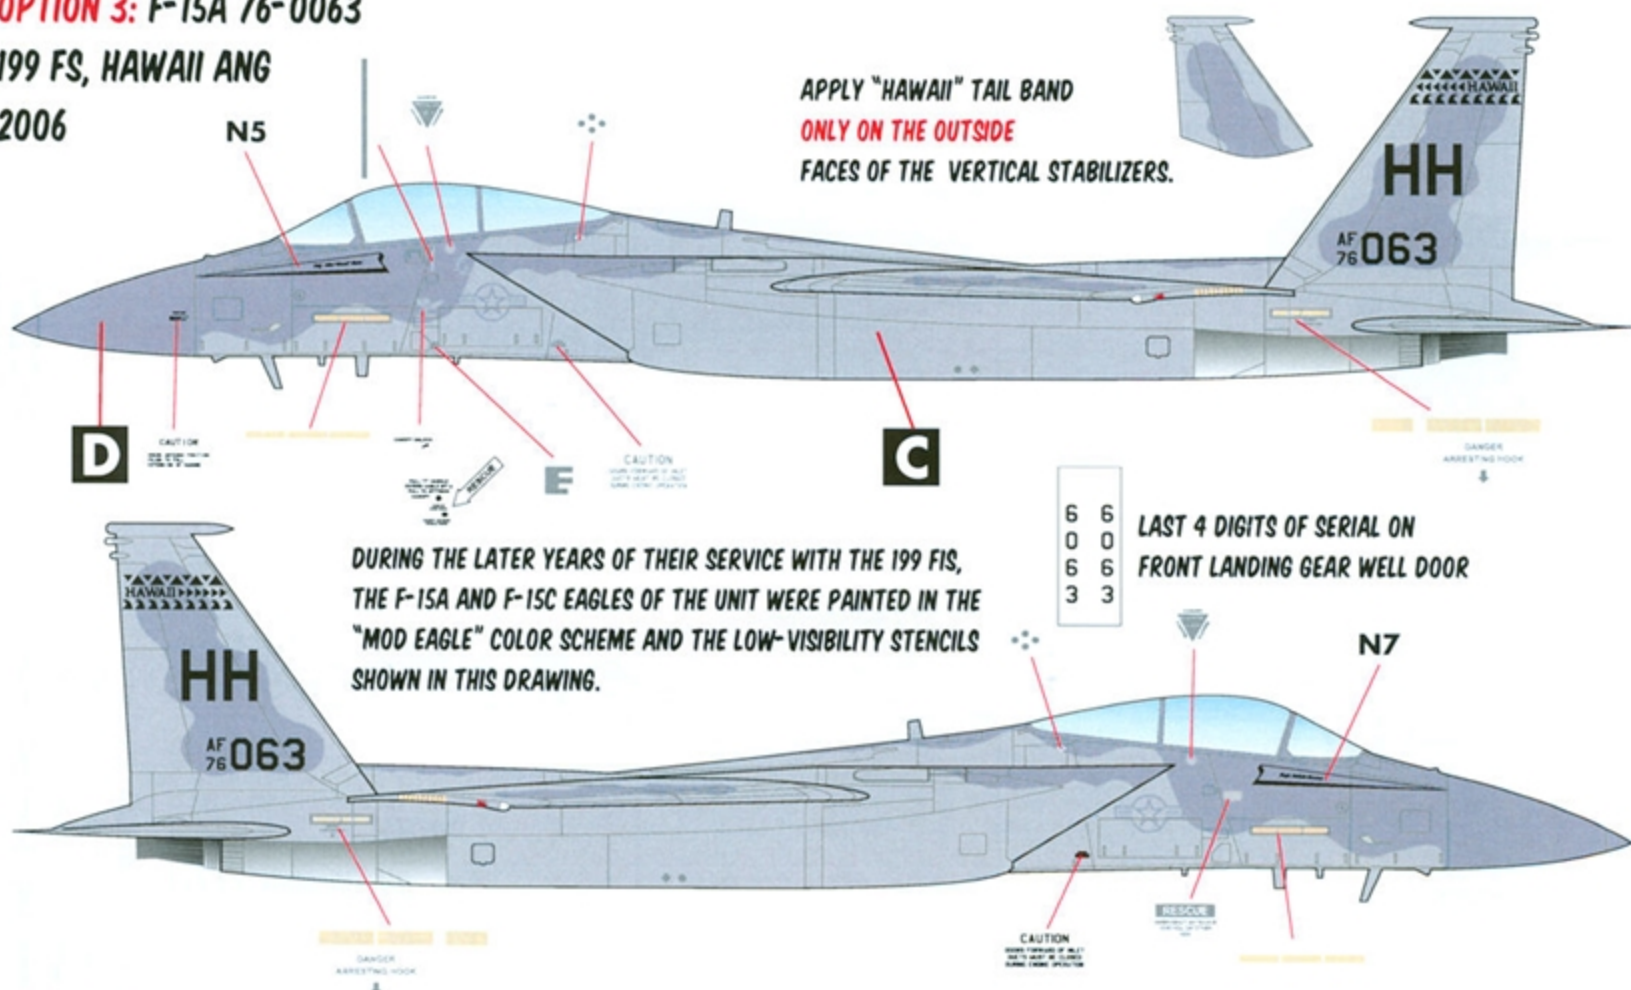

F-15A/C

HAWAIIAN EAGLES

**FOUR MARKING OPTIONS
FOR 199 FS F-15 EAGLES**

1/48 SCALE

DECALS PRINTED BY

OPTION 1: F-15A 74-0127

199 FS, HAWAII ANG

1990

APPLY "HAWAII" TAIL BAND
ON BOTH INSIDE AND OUTSIDE
FACES OF THE VERTICAL STABILIZERS.

OPTION 3: F-15A 76-0063

199 FS, HAWAII ANG

2006

APPLY "HAWAII" TAIL BAND
ONLY ON THE OUTSIDE
FACES OF THE VERTICAL STABILIZERS.

OPTIONS 1 & 2

OPTIONS 3 & 4

(*): PHOTOS SUGGEST THAT THESE
AIRCRAFT DID NOT HAVE THE LAST 5 DIGITS OF THE SERIAL NEAR THE REFUELING PROBE DURING THIS PERIOD.

OPTION 2: F-15A 74-0088

199 FS, HAWAII ANG

1990