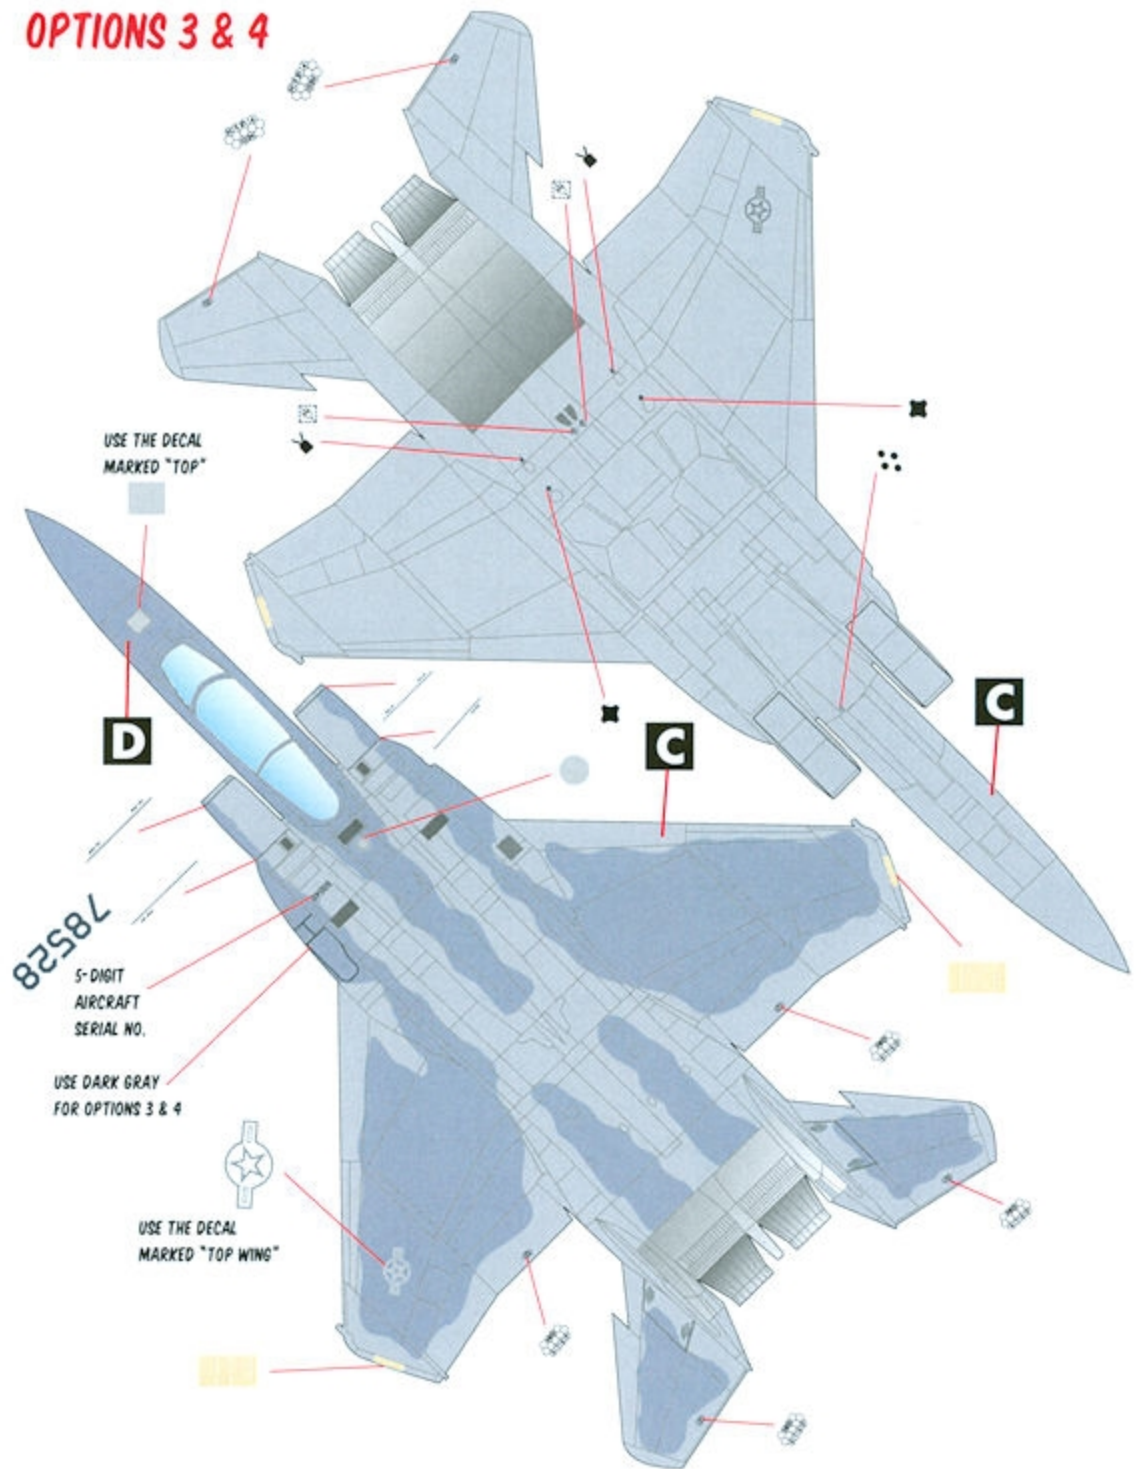

F-15A/C

HAWAIIAN EAGLES

**FOUR MARKING OPTIONS
FOR 199 FS F-15 EAGLES**

1/48 SCALE

DECALS PRINTED BY

OPTION 1: F-15A 74-0127

199 FS, HAWAII ANG

1990

APPLY "HAWAII" TAIL BAND
ON BOTH INSIDE AND OUTSIDE
FACES OF THE VERTICAL STABILIZERS.

OPTION 3: F-15A 76-0063

199 FS, HAWAII ANG

2006

APPLY "HAWAII" TAIL BAND
ONLY ON THE OUTSIDE
FACES OF THE VERTICAL STABILIZERS.

OPTIONS 1 & 2

OPTIONS 3 & 4

(*): PHOTOS SUGGEST THAT THESE
AIRCRAFT DID NOT HAVE THE LAST 5 DIGITS OF THE SERIAL NEAR THE REFUELING PROBE DURING THIS PERIOD.

OPTION 2: F-15A 74-0088

199 FS, HAWAII ANG

1990