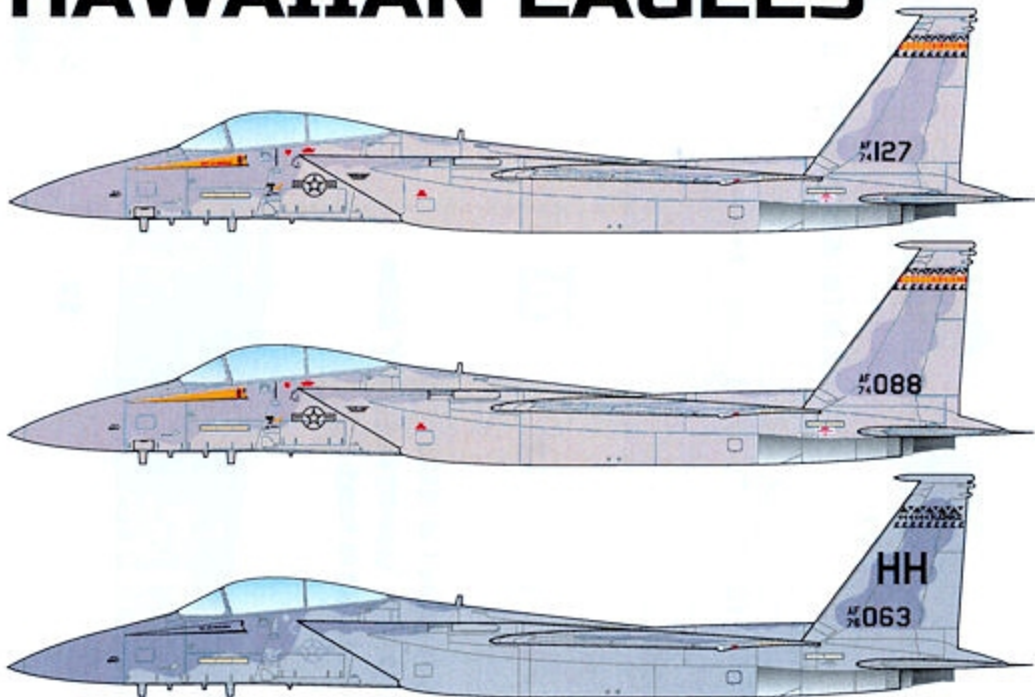

F-15A/C

HAWAIIAN EAGLES

**FOUR MARKING OPTIONS
FOR 199 FS F-15 EAGLES**

1/48 SCALE

DECALS PRINTED BY

OPTION 1: F-15A 74-0127

199 FS, HAWAII ANG

1990

APPLY "HAWAII" TAIL BAND
ON BOTH INSIDE AND OUTSIDE
FACES OF THE VERTICAL STABILIZERS.

OPTION 3: F-15A 76-0063

199 FS, HAWAII ANG

2006

APPLY "HAWAII" TAIL BAND
ONLY ON THE OUTSIDE
FACES OF THE VERTICAL STABILIZERS.