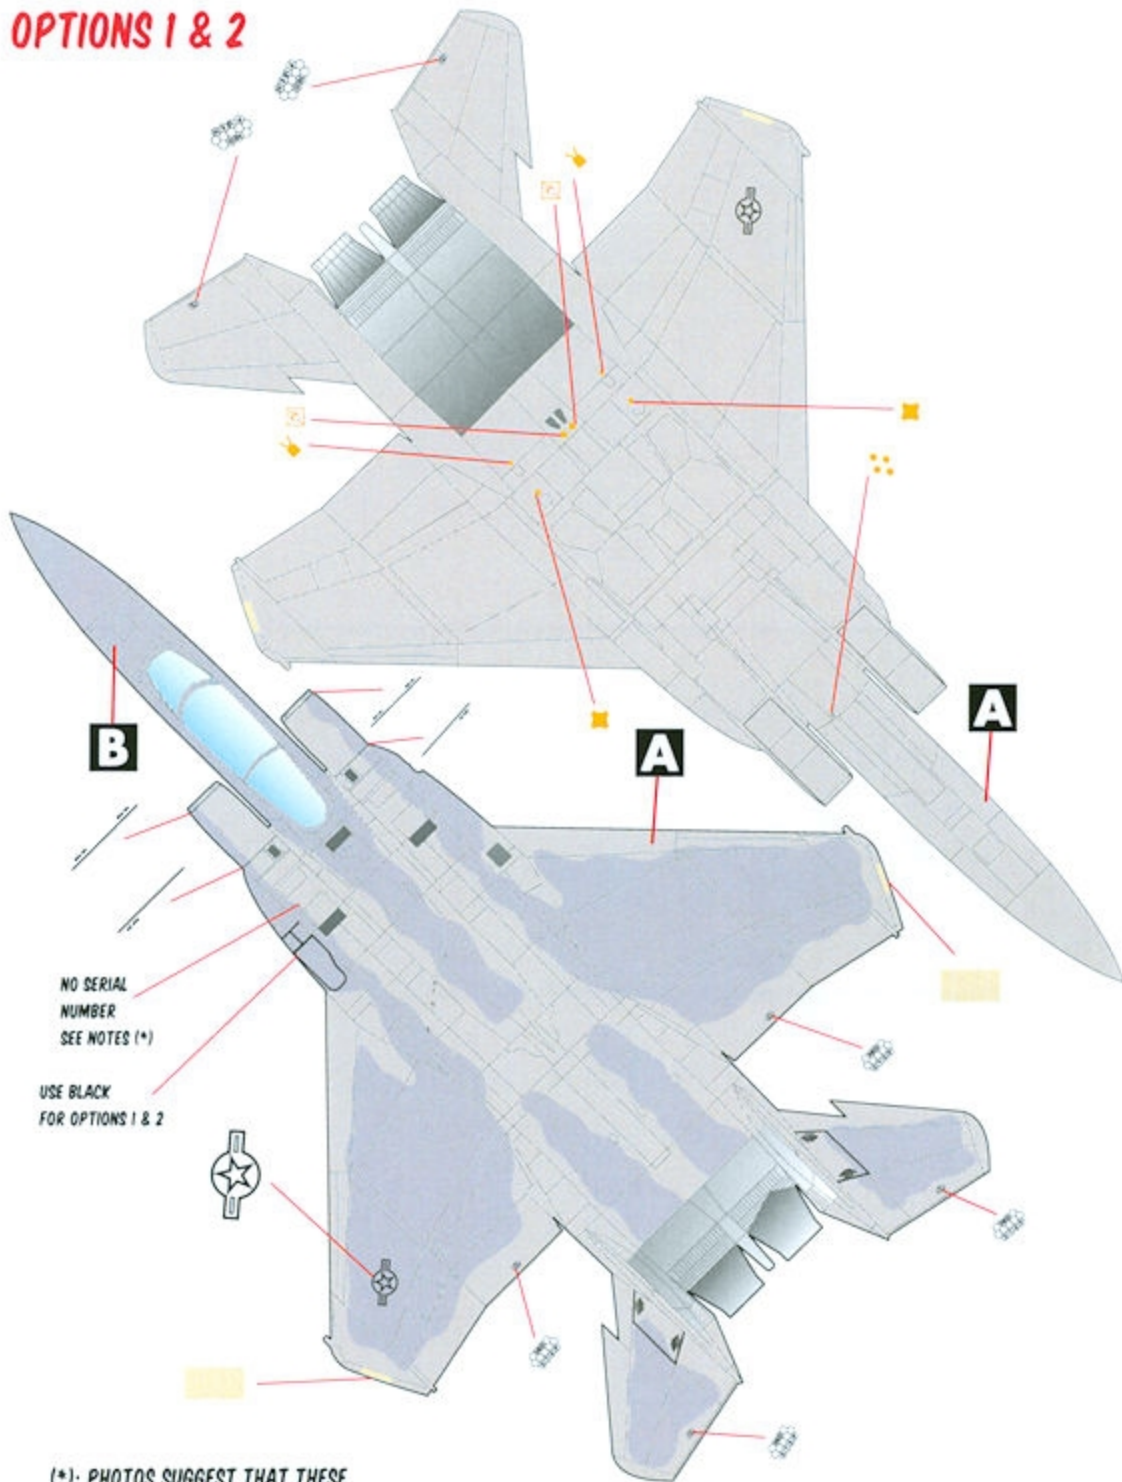

F-15A/C

HAWAIIAN EAGLES

**FOUR MARKING OPTIONS
FOR 199 FS F-15 EAGLES**

1/48 SCALE

DECALS PRINTED BY

OPTION 1: F-15A 74-0127

199 FS, HAWAII ANG

1990

APPLY "HAWAII" TAIL BAND
ON BOTH INSIDE AND OUTSIDE
FACES OF THE VERTICAL STABILIZERS.

OPTION 3: F-15A 76-0063

199 FS, HAWAII ANG

2006

APPLY "HAWAII" TAIL BAND
ONLY ON THE OUTSIDE
FACES OF THE VERTICAL STABILIZERS.

OPTIONS 1 & 2

OPTIONS 3 & 4

(*): PHOTOS SUGGEST THAT THESE
AIRCRAFT DID NOT HAVE THE LAST 5 DIGITS OF THE SERIAL NEAR THE REFUELING PROBE DURING THIS PERIOD.

OPTION 2: F-15A 74-0088

199 FS, HAWAII ANG

1990