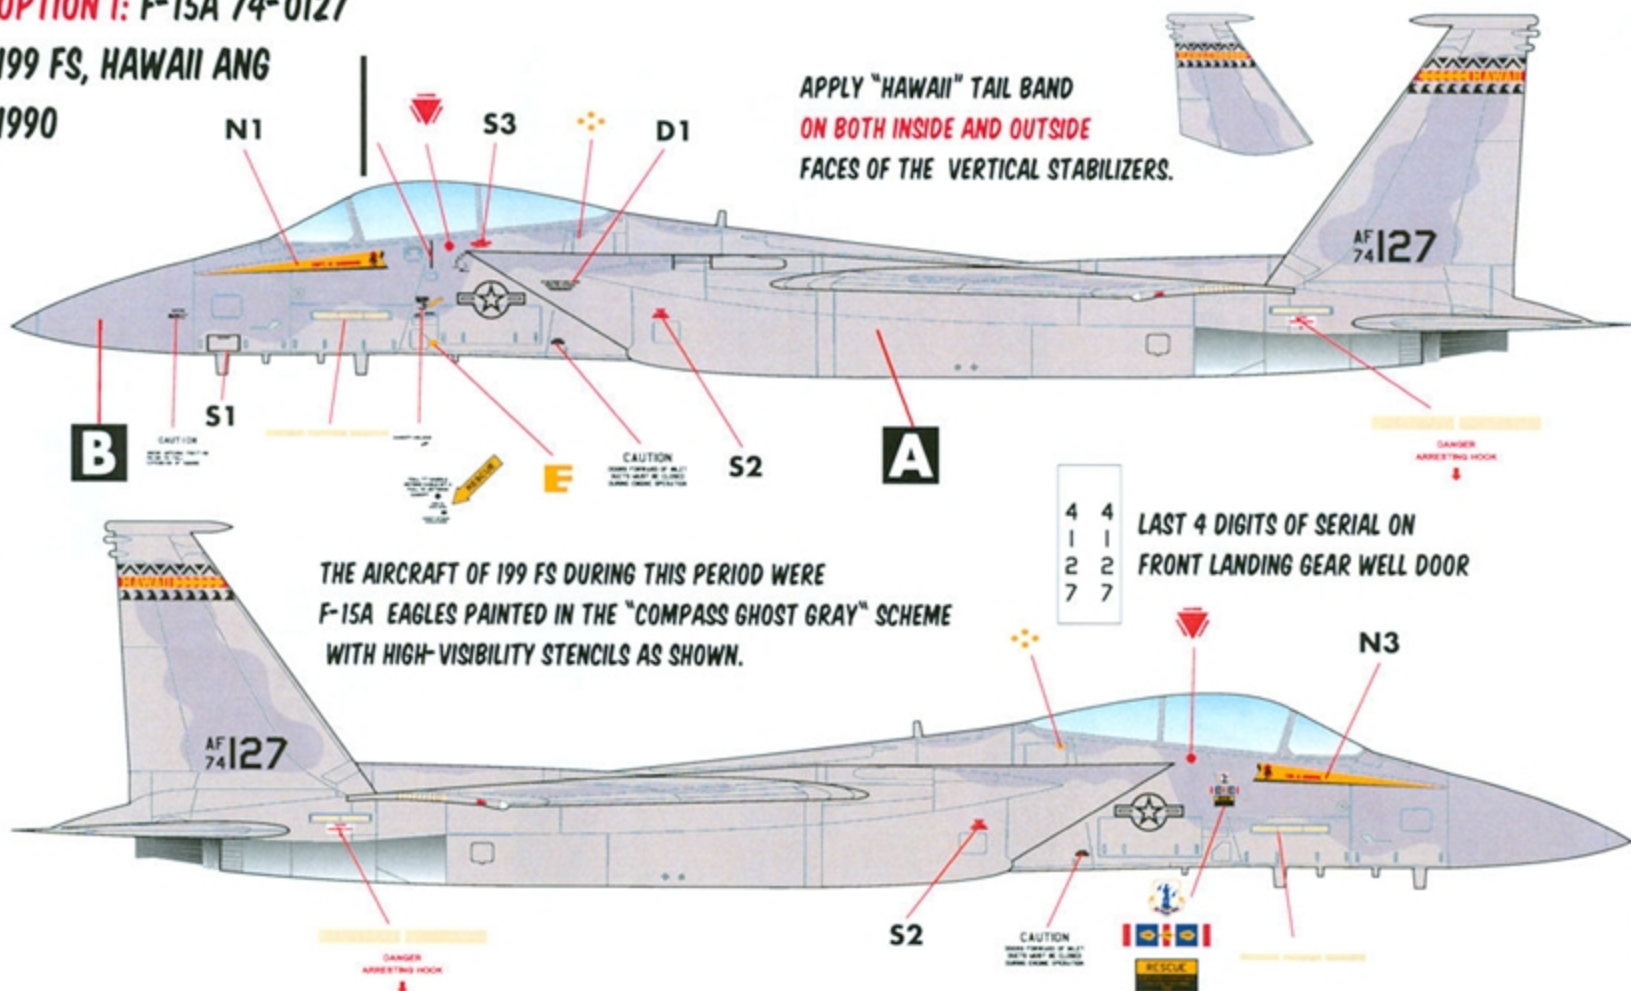

F-15A/C

HAWAIIAN EAGLES

**FOUR MARKING OPTIONS
FOR 199 FS F-15 EAGLES**

1/48 SCALE

DECALS PRINTED BY

OPTION 1: F-15A 74-0127

199 FS, HAWAII ANG

1990

APPLY "HAWAII" TAIL BAND
ON BOTH INSIDE AND OUTSIDE
FACES OF THE VERTICAL STABILIZERS.

OPTION 3: F-15A 76-0063

199 FS, HAWAII ANG

2006

APPLY "HAWAII" TAIL BAND
ONLY ON THE OUTSIDE
FACES OF THE VERTICAL STABILIZERS.

OPTIONS 1 & 2

OPTIONS 3 & 4

(*): PHOTOS SUGGEST THAT THESE
AIRCRAFT DID NOT HAVE THE LAST 5 DIGITS OF THE SERIAL NEAR THE REFUELING PROBE DURING THIS PERIOD.

OPTION 2: F-15A 74-0088

199 FS, HAWAII ANG

1990