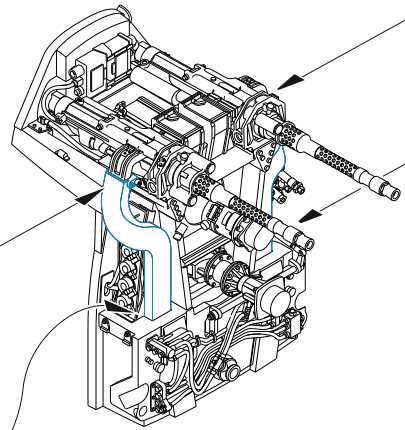

6

wire
Ø - 0,5mm
l - 7mm

C 92
SEMI GLOSS BLACK

7

8

C 92
SEMI GLOSS BLACK

R177
R176

R209

C 92
SEMI GLOSS BLACK

R210
H 70
C 60
RLM02 GRAY

H 70
C 60
RLM02 GRAY

9

H 70
C 60
RLM02 GRAY
MC214
DARK IRON
R22

H 70
C 60
RLM02 GRAY
MC214
DARK IRON
R23

H 70
C 60
RLM02 GRAY
MC214
DARK IRON
R220

H 12
C 33
FLAT BLACK

R220

10

C 92
SEMI GLOSS BLACK

R184

11

PE12

H 8
C 8
SILVER

PE11

C 92
SEMI GLOSS BLACK

R221

H 8
C 8
SILVER

H 70
C 60
RLM02 GRAY

H 12
C 33
FLAT BLACK

R175

R183

C 92
SEMI GLOSS BLACK