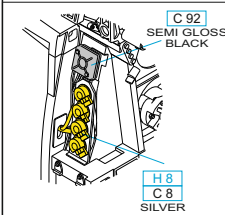

H 70
C 60
RLM02 GRAY
MC214
DARK IRON
R220

H 12
C 33
FLAT BLACK

R220

10