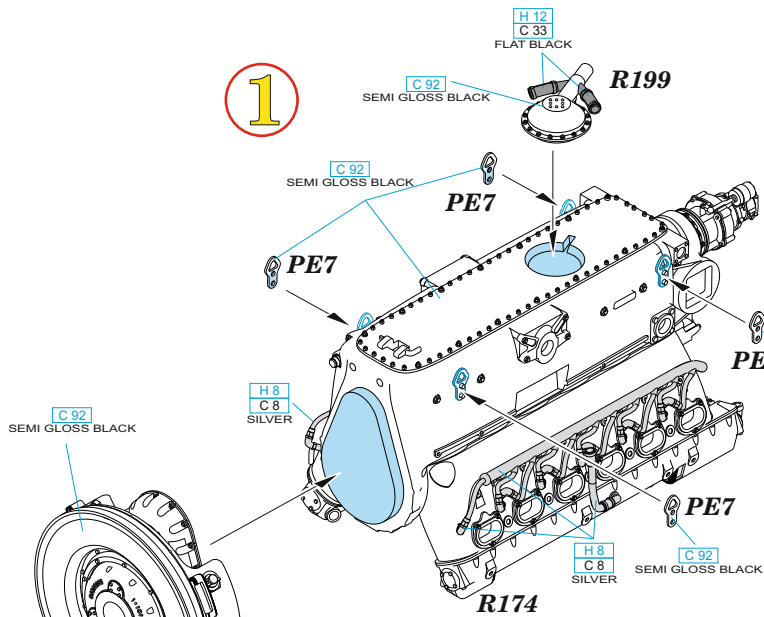

# 648 902 Bf 109K-4 engine

for Eduard kit - pro stavěbnici Eduard

1/48

**BEST ~~BRASS~~ RESIN AROUND!**

1

2

CORRECT POSITION

CORRECT POSITION