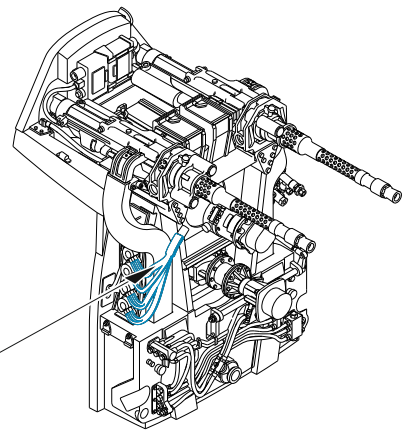

C 92
SEMI GLOSS BLACK

R184

11

PE12

H 8
C 8
SILVER

PE11