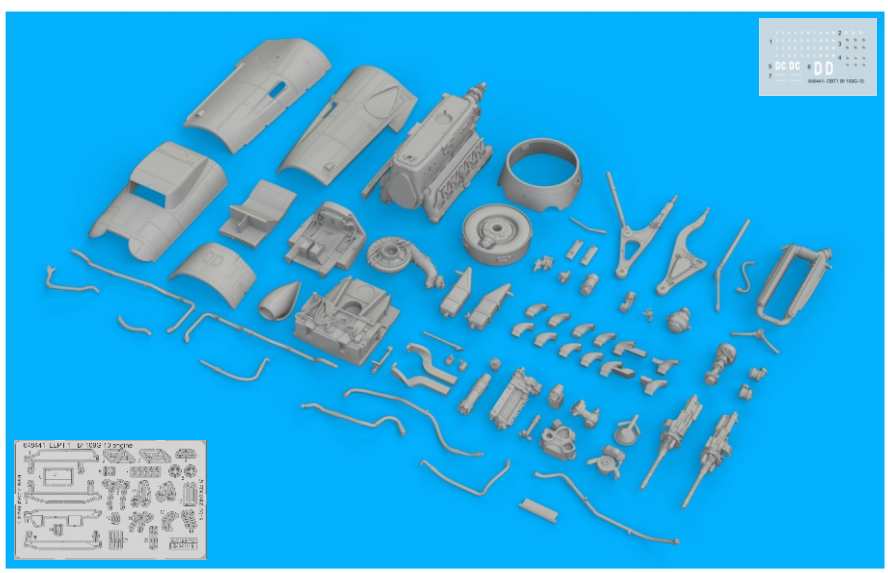

# 648 902 Bf 109K-4 engine

for Eduard kit - pro stavěbnici Eduard

1/48

**BEST ~~BRASS~~ RESIN AROUND!**

1

2

CORRECT POSITION

CORRECT POSITION