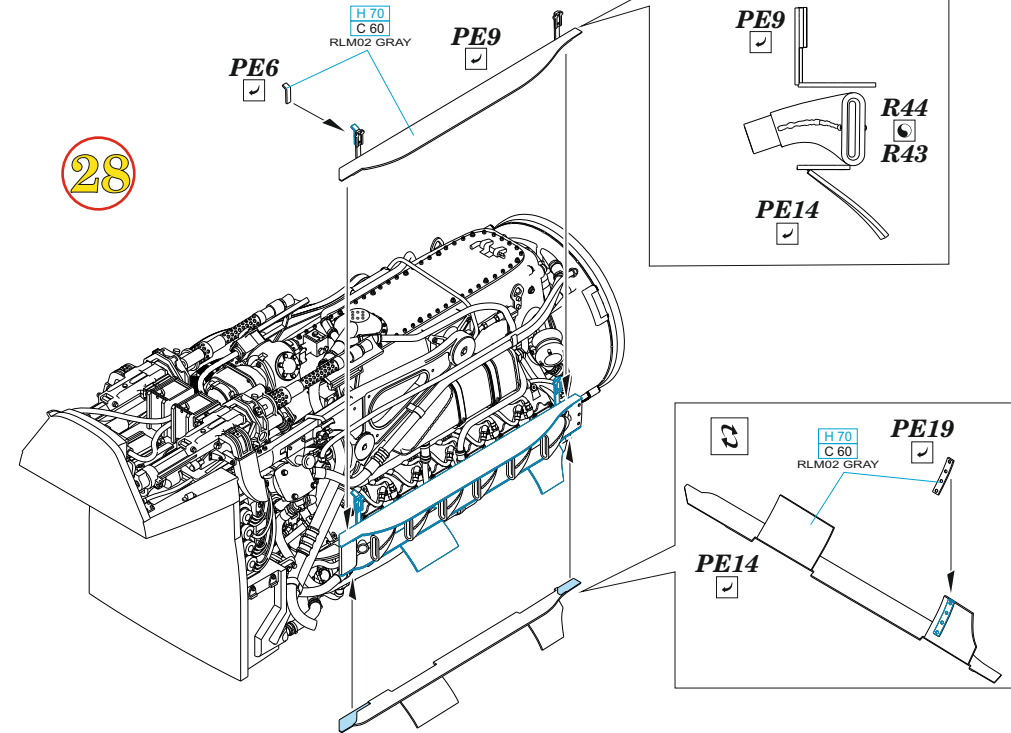

25

wire
Ø - 0,4mm
l - 22,7mm

MC214
DARK IRON

26

27

CORRECT POSITION

PE1

R43

R44

PE20

H 70
C 60
RLM02 GRAY

PE6

28

CORRECT POSITION

PE9

R44

R43

PE14

2

H 70
C 60
RLM02 GRAY

PE19

PE14