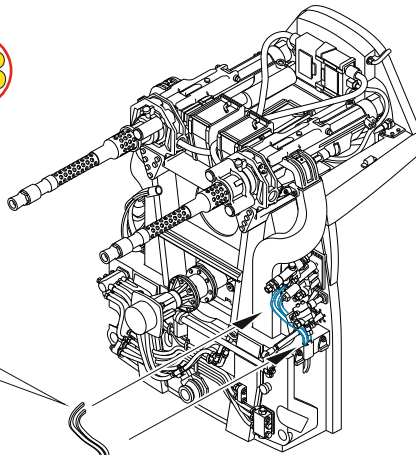

13

PE18

H 8
C 8
SILVER

14

PE22

H 8
C 8
SILVER

PE17

H 8
C 8
SILVER

15