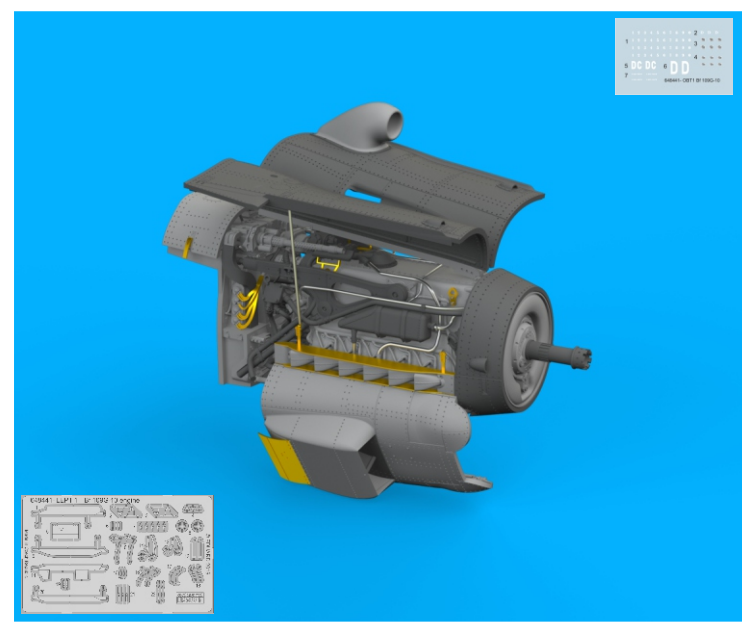

# 648 902 Bf 109K-4 engine

for Eduard kit - pro stavěbnici Eduard

1/48 scale

# 648 902 Bf 109K-4 engine

for Eduard kit - pro stavěbnici Eduard

1/48

**BEST ~~BRASS~~ RESIN AROUND!**

1

2

CORRECT POSITION

CORRECT POSITION