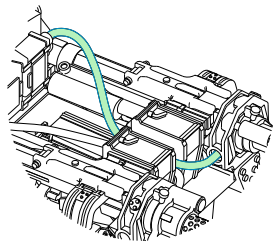

12

wire
Ø - 0,4mm
l - 16mm

H 8
C 8
SILVER

wire
Ø - 0,4mm
l - 16mm

H 8
C 8
SILVER

R59

C 92
SEMI GLOSS BLACK

R194