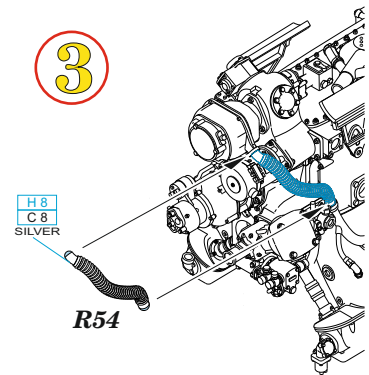

1

2

CORRECT POSITION

CORRECT POSITION

4

5

3