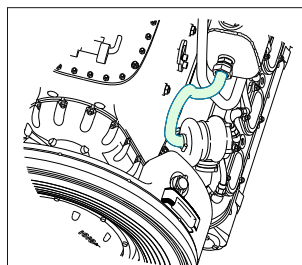

21

R219

MC214
DARK IRON

22

wire
Ø - 0,4mm
l - 31,4mm

MC214
DARK IRON

wire
Ø - 0,45mm
l - 22,7mm

H 8
C 8
SILVER

MC214
DARK IRON

wire
Ø - 0,5mm
l - 7,4mm

wire
Ø - 0,3mm
l - 17,8mm

H 8
C 8
SILVER

H 8
C 8
SILVER

24

wire
Ø - 0,45mm
l - 12mm

H 8
C 8
SILVER

23

wire
Ø - 0,5mm
l - 7,7mm

MC214
DARK IRON

wire
Ø - 0,5mm
l - 31mm

H 8
C 8
SILVER