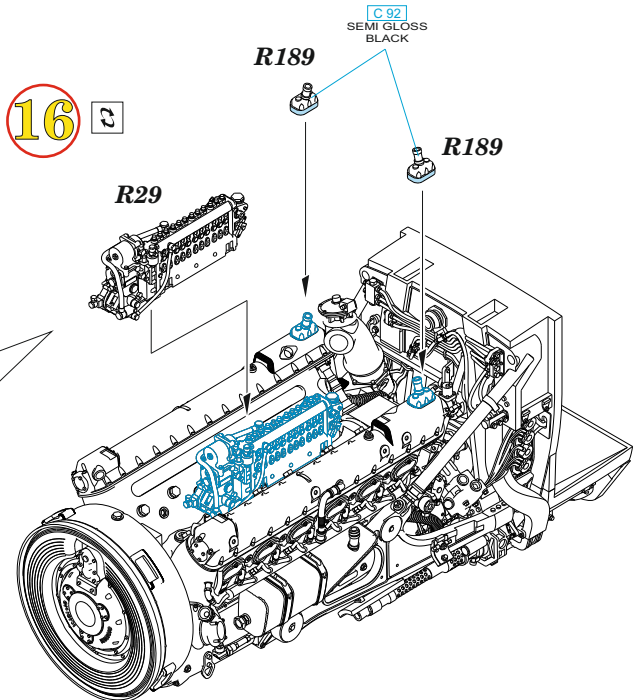

R189

C 92
SEMI GLOSS BLACK

R189

R29