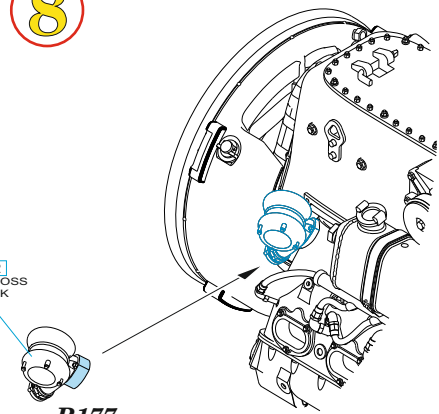

8

C 92
SEMI GLOSS BLACK

R177
R176

R209

C 92
SEMI GLOSS BLACK

R210
H 70
C 60
RLM02 GRAY

H 70
C 60
RLM02 GRAY

9

H 70
C 60
RLM02 GRAY
MC214
DARK IRON
R22

H 70
C 60
RLM02 GRAY
MC214
DARK IRON
R23

H 70
C 60
RLM02 GRAY
MC214
DARK IRON
R220

H 12
C 33
FLAT BLACK

R220

10