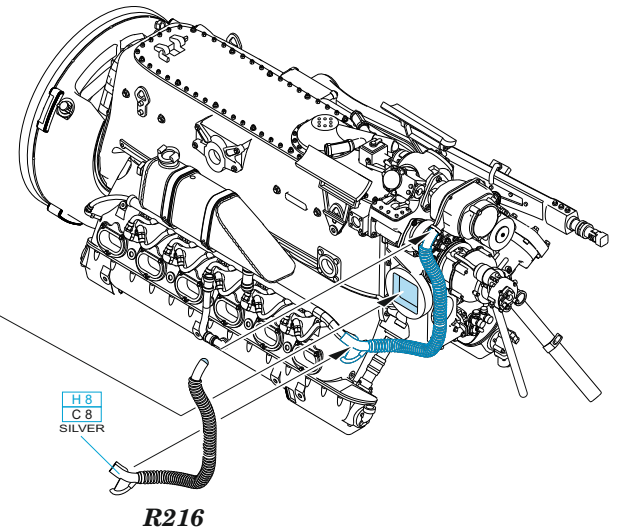

1

2

CORRECT POSITION

CORRECT POSITION

4

5

3