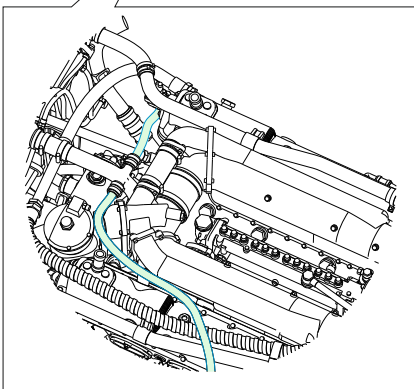

wire  
Ø - 0,45mm  
l - 22,7mm

H 8  
C 8  
SILVER

MC214  
DARK IRON

wire  
Ø - 0,5mm  
l - 7,4mm

wire  
Ø - 0,3mm  
l - 17,8mm

H 8  
C 8  
SILVER

H 8  
C 8  
SILVER

24

wire  
Ø - 0,45mm  
l - 12mm

H 8  
C 8  
SILVER

23

wire  
Ø - 0,5mm  
l - 7,7mm

MC214  
DARK IRON

wire  
Ø - 0,5mm  
l - 31mm

H 8  
C 8  
SILVER

25