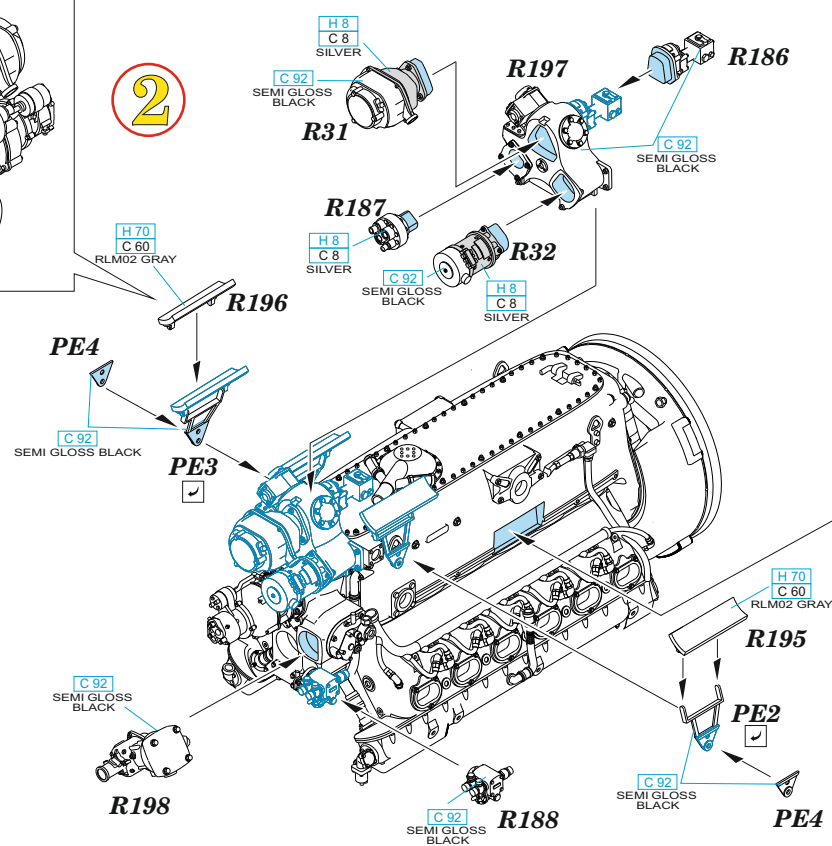

# 648 902 Bf 109K-4 engine

for Eduard kit - pro stavěbnici Eduard

1/48

**BEST ~~BRASS~~ RESIN AROUND!**

1

2

CORRECT POSITION

CORRECT POSITION