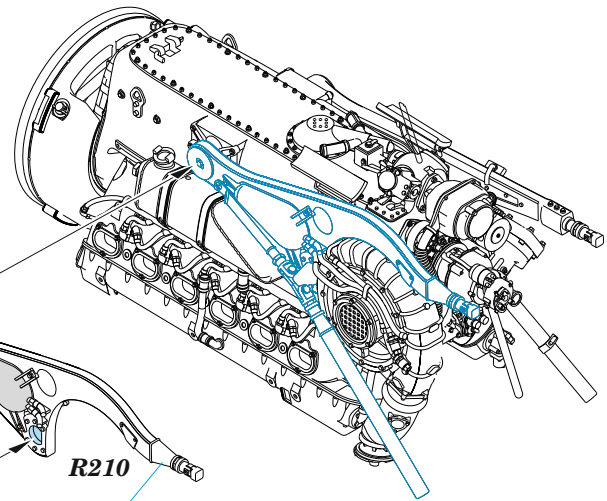

6

wire
Ø - 0,5mm
l - 7mm

C 92
SEMI GLOSS BLACK

7

8

C 92
SEMI GLOSS BLACK

R177
R176

R209

C 92
SEMI GLOSS BLACK

R210
H 70
C 60
RLM02 GRAY

H 70
C 60
RLM02 GRAY

9

H 70
C 60
RLM02 GRAY
MC214
DARK IRON
R22

H 70
C 60
RLM02 GRAY
MC214
DARK IRON
R23

H 70
C 60
RLM02 GRAY
MC214
DARK IRON
R220

H 12
C 33
FLAT BLACK

R220

10

C 92
SEMI GLOSS BLACK

R184

11

PE12

H 8
C 8
SILVER

PE11

C 92
SEMI GLOSS BLACK

R221

H 8
C 8
SILVER

H 70
C 60
RLM02 GRAY

H 12
C 33
FLAT BLACK

R175

R183

C 92
SEMI GLOSS BLACK