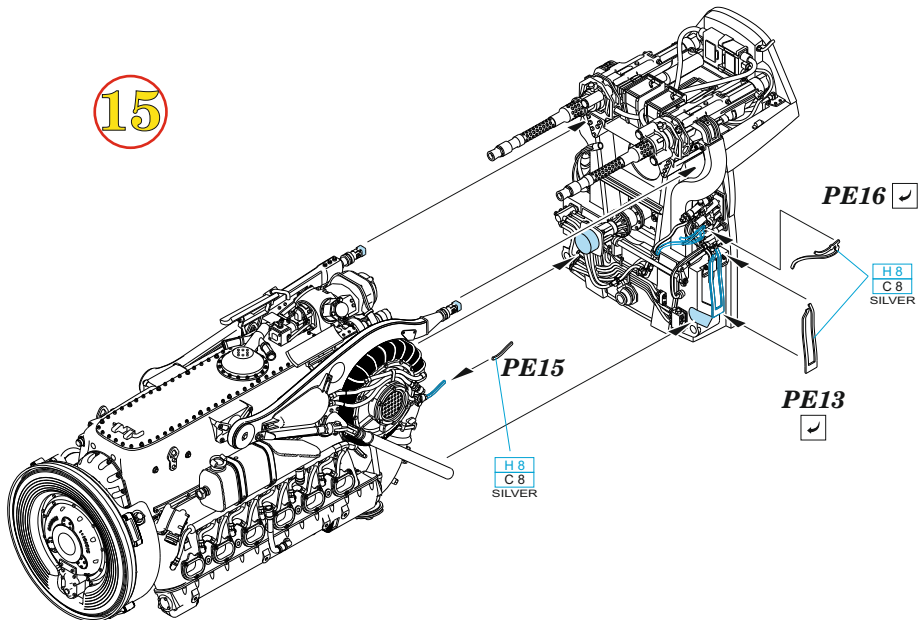

PE16

H 8
C 8
SILVER

PE13

H 8
C 8
SILVER

wire
Ø - 0,35mm
l - 10mm

H 8
C 8
SILVER

PE10

H 8
C 8
SILVER

R29

H 8
C 8
SILVER

R29

H 8
C 8
SILVER

wire
Ø - 0,25mm
l - 6mm

16