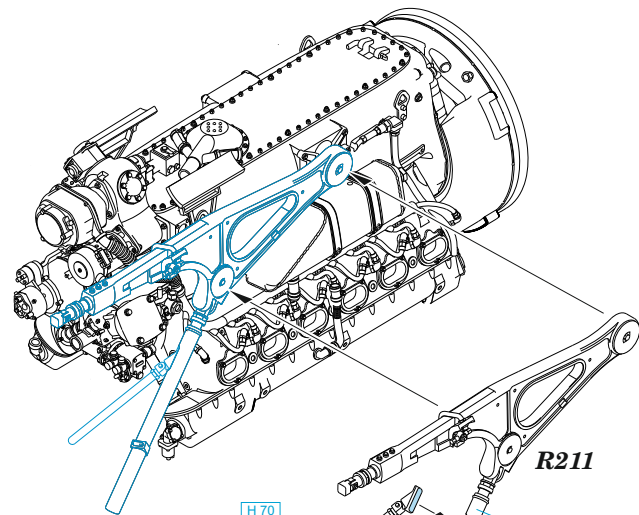

CORRECT POSITION

CORRECT POSITION

4