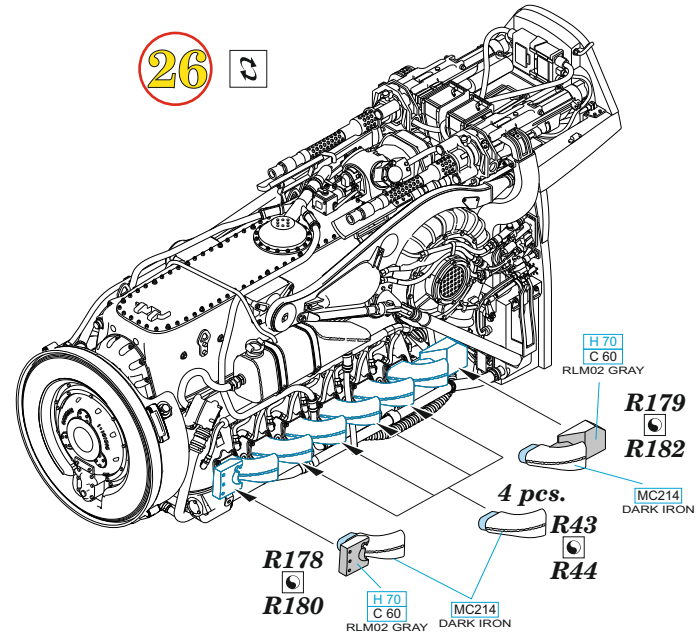

25

wire
Ø - 0,4mm
l - 22,7mm

MC214
DARK IRON

26

27

CORRECT POSITION

PE1

R43

R44

PE20

H 70
C 60
RLM02 GRAY

PE6

28

CORRECT POSITION

PE9

R44

R43

PE14

2

H 70
C 60
RLM02 GRAY

PE19

PE14