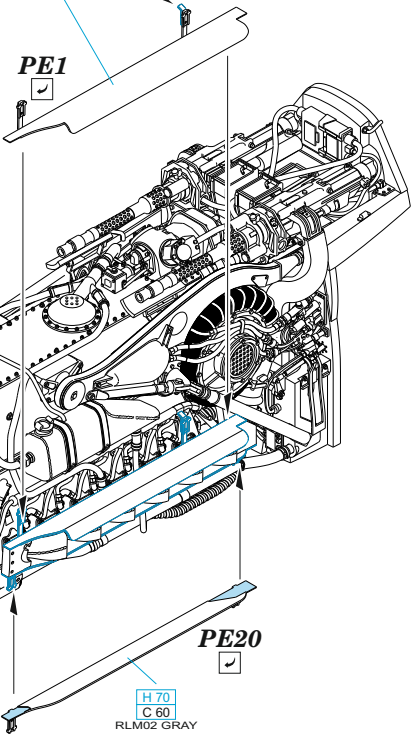

27

CORRECT POSITION

PE1

R43

R44

PE20

H 70
C 60
RLM02 GRAY

PE6