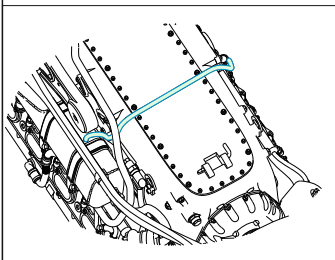

wire  
Ø - 0,45mm  
l - 22,7mm

H 8  
C 8  
SILVER

MC214  
DARK IRON

wire  
Ø - 0,5mm  
l - 7,4mm

wire  
Ø - 0,3mm  
l - 17,8mm

H 8  
C 8  
SILVER

H 8  
C 8  
SILVER

24