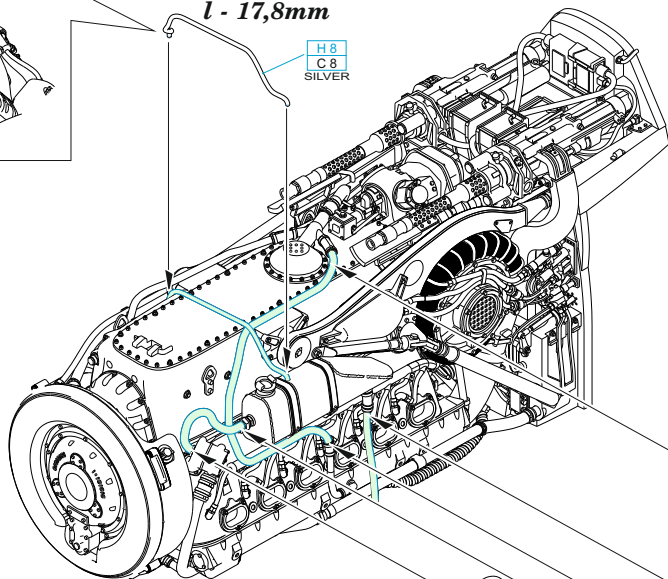

wire  
Ø - 0,45mm  
l - 22,7mm

H 8  
C 8  
SILVER

MC214  
DARK IRON

wire  
Ø - 0,5mm  
l - 7,4mm

wire  
Ø - 0,3mm  
l - 17,8mm

H 8  
C 8  
SILVER

H 8  
C 8  
SILVER

24