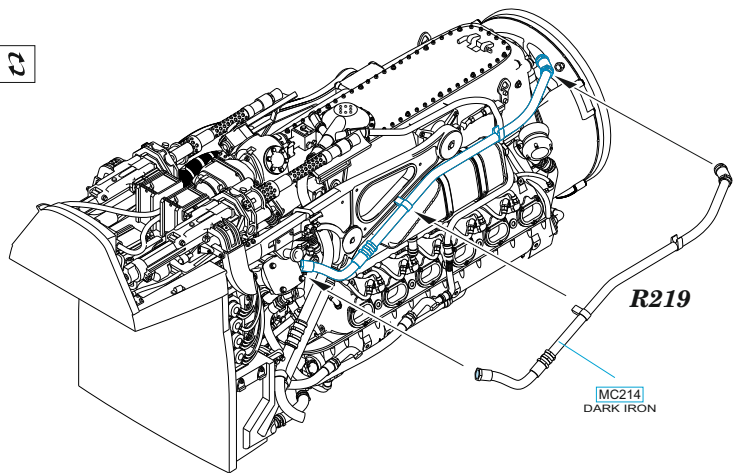

21

R219

MC214
DARK IRON

22