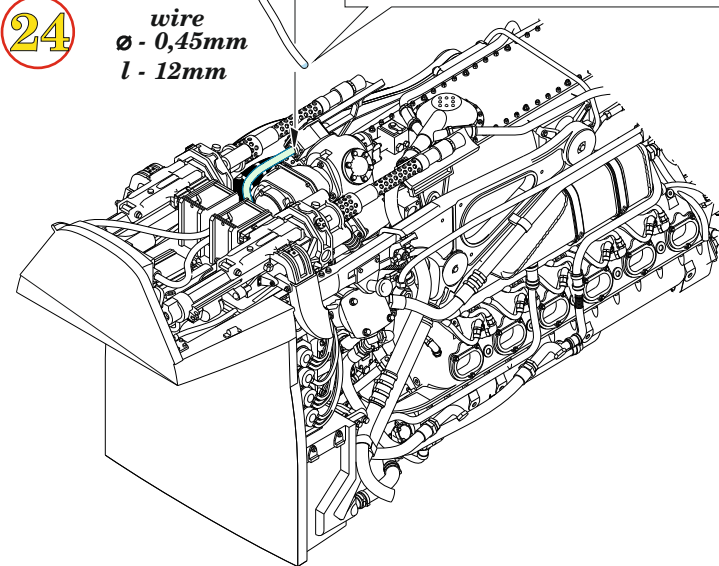

H 8
C 8
SILVER

24

wire
Ø - 0,45mm
l - 12mm

H 8
C 8
SILVER