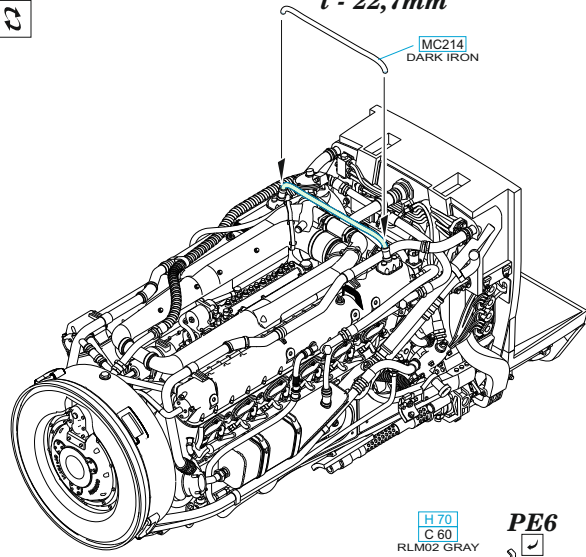

25

wire
Ø - 0,4mm
l - 22,7mm

MC214
DARK IRON