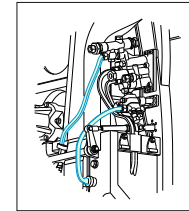

PE22

H 8
C 8
SILVER

PE17

H 8
C 8
SILVER

15