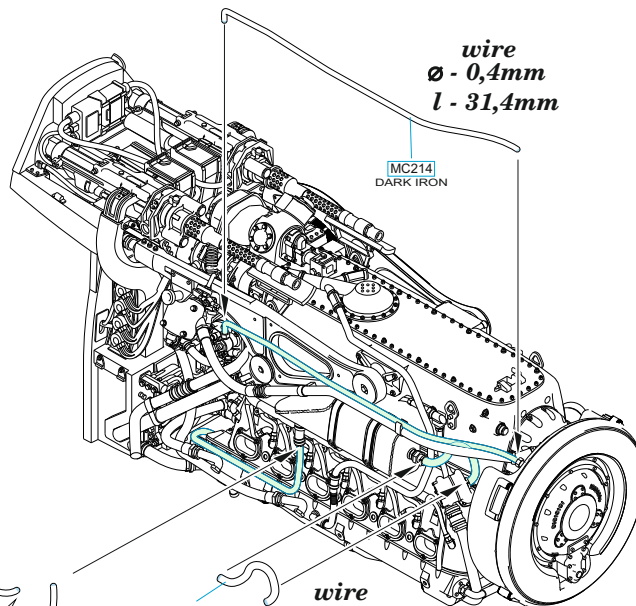

wire
Ø - 0,4mm
l - 31,4mm

MC214
DARK IRON

wire
Ø - 0,45mm
l - 22,7mm

H 8
C 8
SILVER

MC214
DARK IRON

wire
Ø - 0,5mm
l - 7,4mm