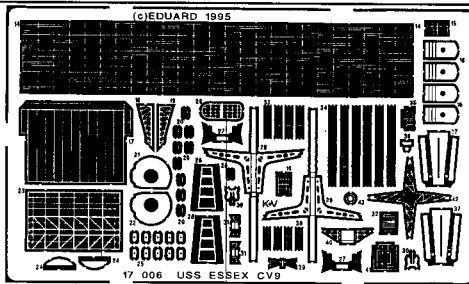

# USS Essex CV9

17 006

1/700 scale detail set for Hasegawa kit

- OPPOSITE SIDE
- REMOVE
- REPLACE

## STARBOARD SIDE