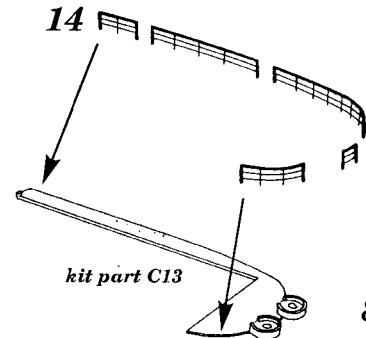

# USS Essex CV9

17 006

1/700 scale detail set for Hasegawa kit

- OPPOSITE SIDE
- REMOVE
- REPLACE

## STARBOARD SIDE