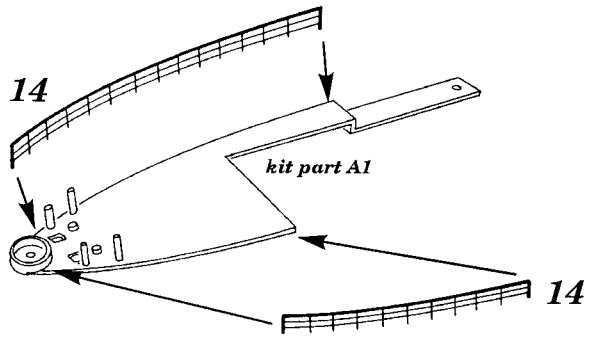

# USS Essex CV9

17 006

1/700 scale detail set for Hasegawa kit

- OPPOSITE SIDE
- REMOVE
- REPLACE

## STARBOARD SIDE