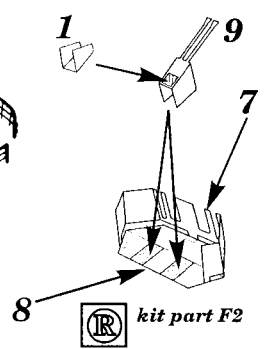

# USS Essex CV9

17 006

1/700 scale detail set for Hasegawa kit

- OPPOSITE SIDE
- REMOVE
- REPLACE

## STARBOARD SIDE