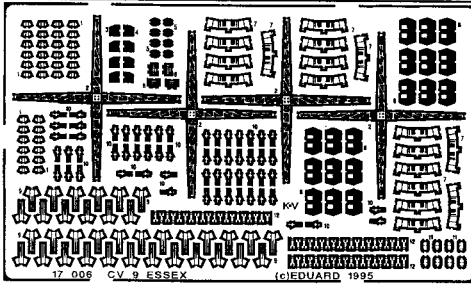

# USS Essex CV9

17 006

1/700 scale detail set for Hasegawa kit

- OPPOSITE SIDE
- REMOVE
- REPLACE

## STARBOARD SIDE

## PORT SIDE