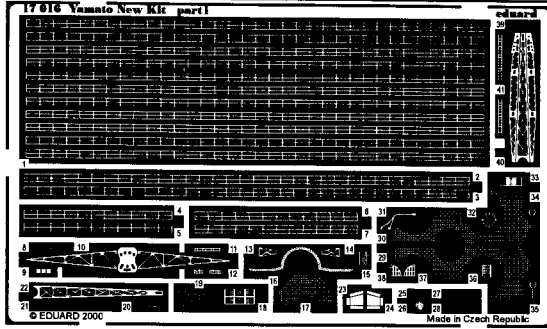

Yamato New Kit

1/700 scale detail set for Tamiya kit

17 016

2x

-  OPPOSITE SIDE
-  REMOVE
-  REPLACE
-  GRIND
-  BEND