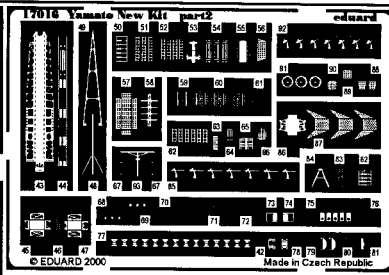

Yamato New Kit

1/700 scale detail set for Tamiya kit

17 016

2x

-  OPPOSITE SIDE
-  REMOVE
-  REPLACE
-  GRIND
-  BEND