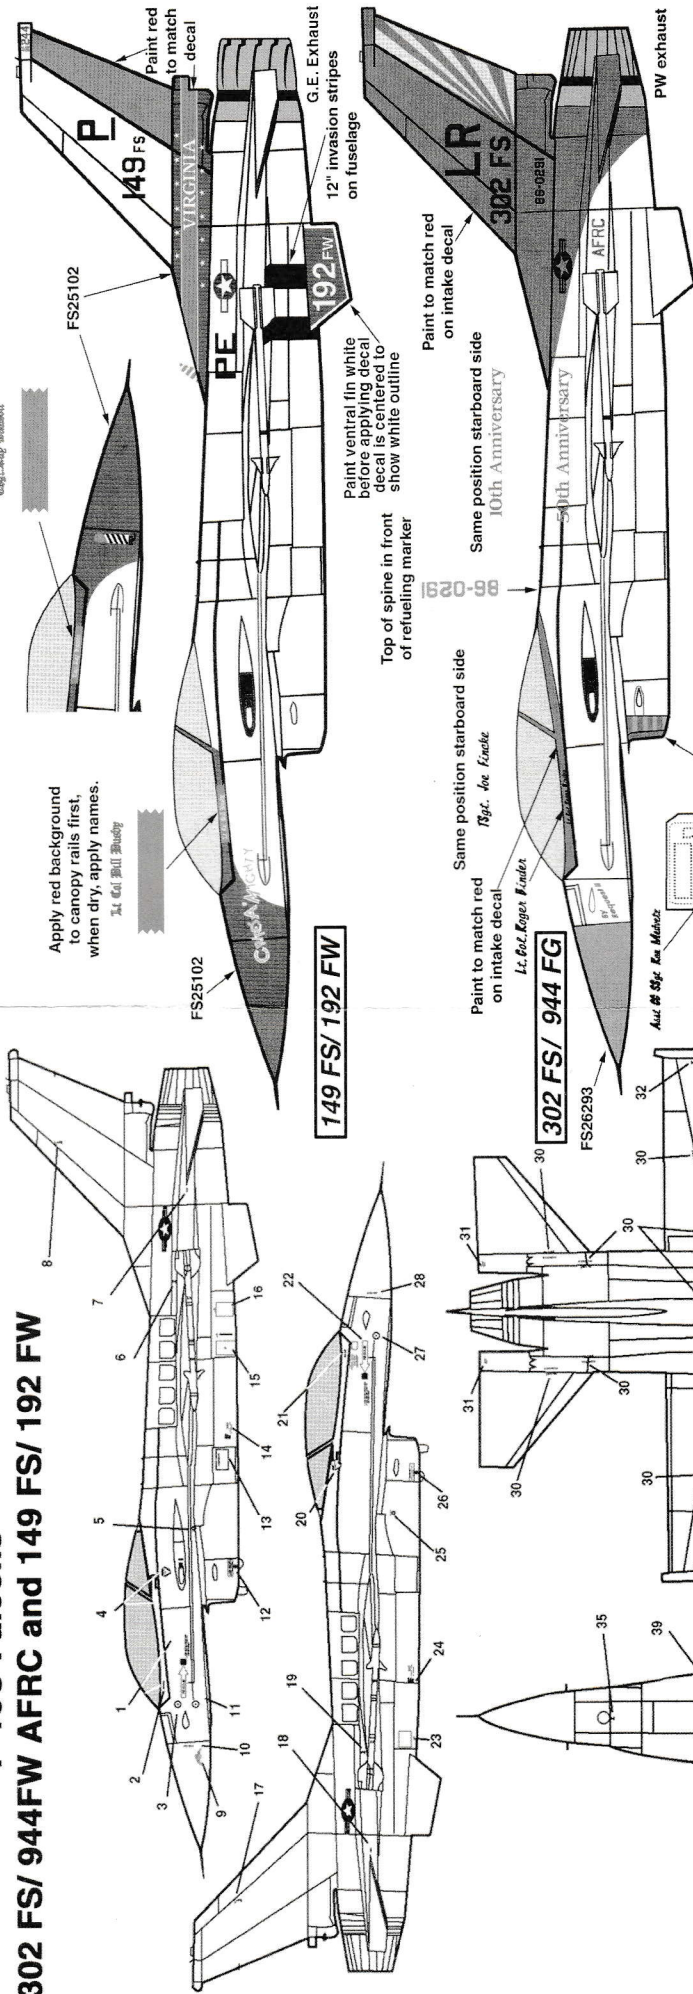

SuperScale Decal No. 48-697

F-16C Falcons

302 FS/ 944FW AFRC and 149 FS/ 192 FW

AF244
86244

NOTE:
Use darker insignia for underside.

Both aircraft use standard paint scheme except where noted

The radome coating is not paint and colors can vary widely according to when and where they are applied. They are also react to weather conditions differently than paint which can cause them to change over varying periods of time. Factory standard colors seem to apply only when the aircraft is new.

- FS 16251
- FS 36270
- FS 36118

Research:
Norris Graser
Nate Leong

12" yellow stripes top and bottom of both wings. Red launch rails. 302 FS only