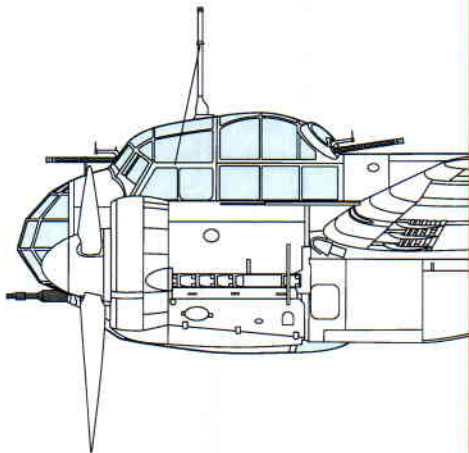

**AML** accessories  
model kits

○ AMLE 50 015 in 1/48 scale

● AMLE 80 017 in 1/72 scale

**A** Steel

**B** Matt Pale Stone

**C** Leather

**D** Khaki

**?** OPTION  
VOLBA

**Junkers Ju 88 Bomber**  
**Seat Belts & Sights**