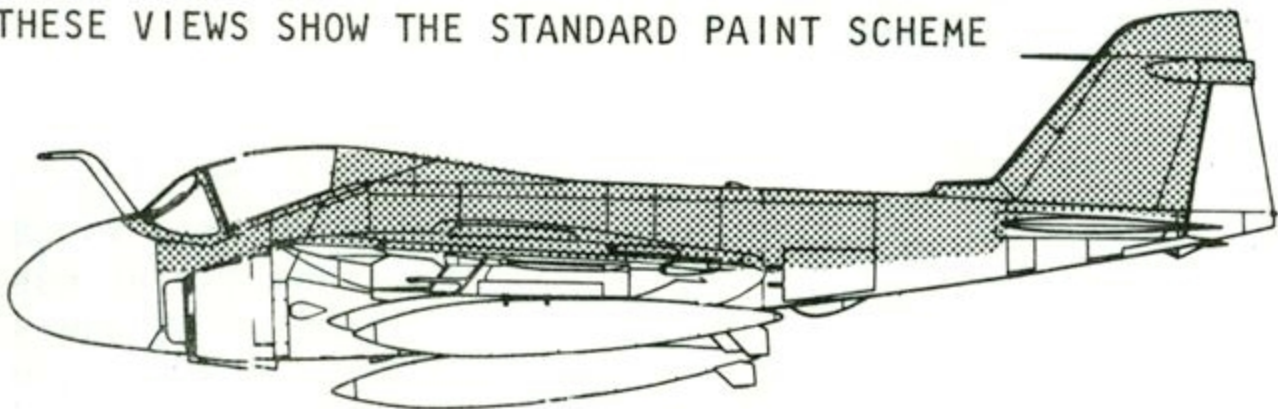

CREAM FS33690- RADOME

BARE METAL- LEADING EDGES OF ALL FLYING SURFACES AND ORDINANCE PYLONS

THESE VIEWS SHOW THE STANDARD PAINT SCHEME

NATIONAL INSIGNIA ON UPPER PORT AND LOWER STARBOARD WINGS

USE APPROPRIATE NUMBERS