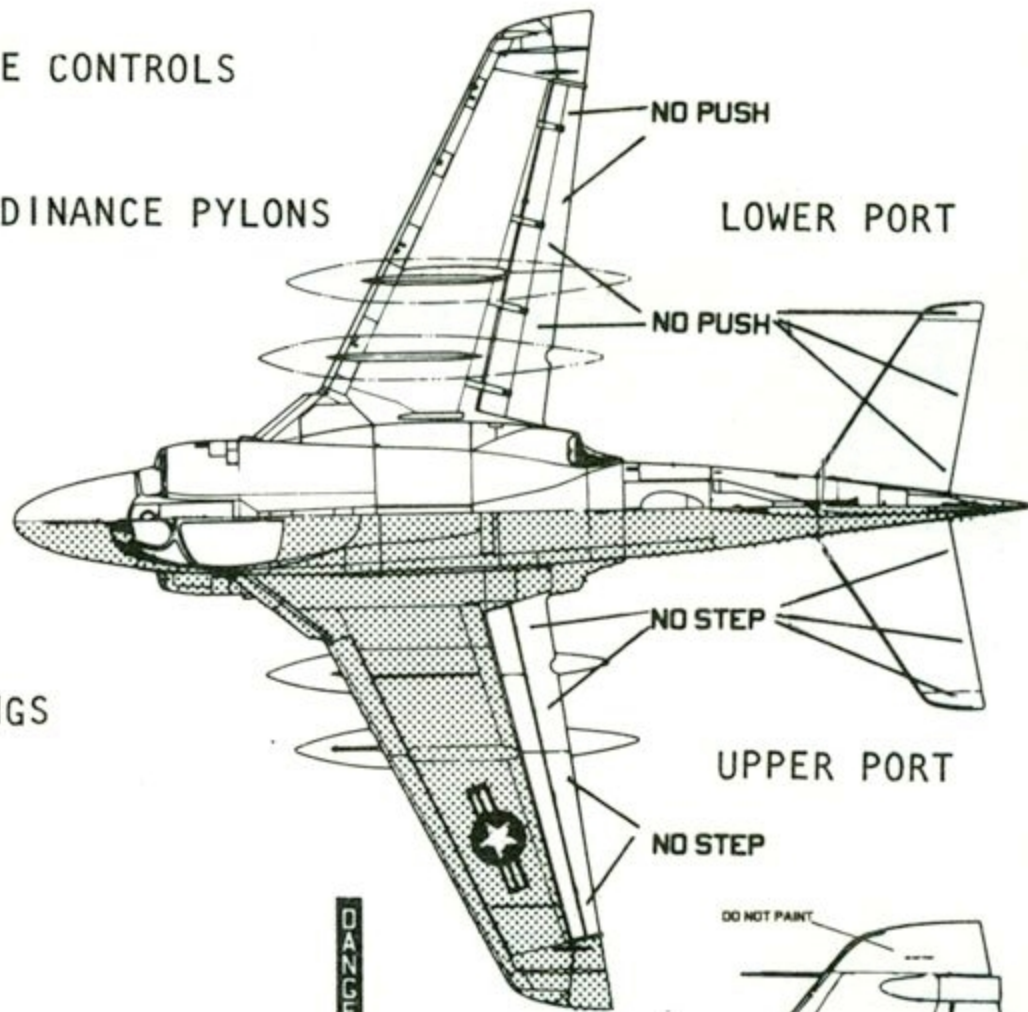

CREAM FS33690- RADOME

BARE METAL- LEADING EDGES OF ALL FLYING SURFACES AND ORDINANCE PYLONS

THESE VIEWS SHOW THE STANDARD PAINT SCHEME

NATIONAL INSIGNIA ON UPPER PORT AND LOWER STARBOARD WINGS

USE APPROPRIATE NUMBERS