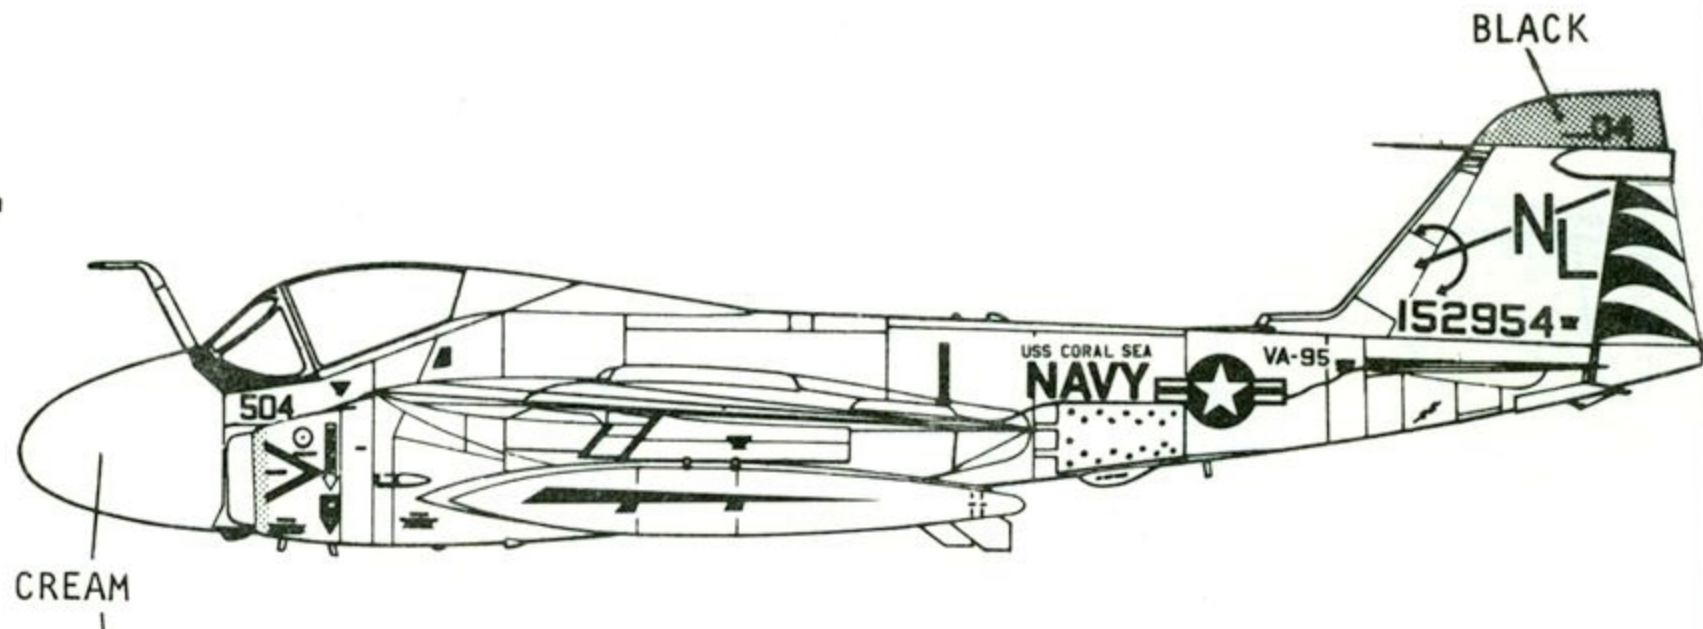

48-234

A-6A VA-95 "SKY KNIGHTS"  
STANDARD PAINT SCHEME  
CREAM INTAKE LIPS  
BLACK FIN TIP  
04 ON UPPER WING FLAPS

A-6A VA-115 "CHARGERS"  
STANDARD PAINT SCHEME- GLOSSY  
RED INTAKE SPLITTER  
BLACK FIN, GREEN FIN TIP  
GREEN FINS ON DROP TANKS  
PAINT - YELLOW LINE,

CREAM FS33690- RADOME

BARE METAL- LEADING EDGES OF ALL FLYING SURFACES AND ORDINANCE PYLONS

THESE VIEWS SHOW THE STANDARD PAINT SCHEME

NATIONAL INSIGNIA ON UPPER PORT AND LOWER STARBOARD WINGS

USE APPROPRIATE NUMBERS