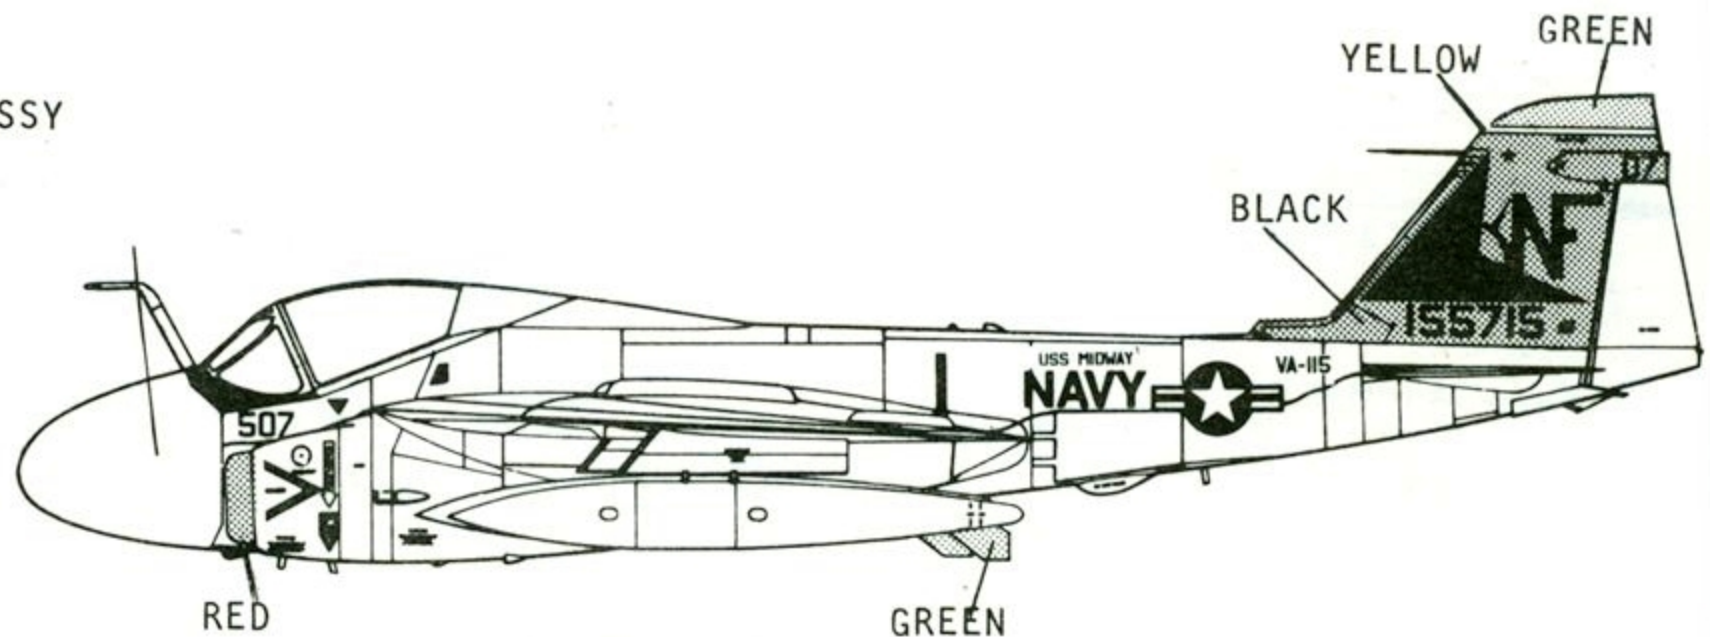

48-234

A-6A VA-95 "SKY KNIGHTS"  
STANDARD PAINT SCHEME  
CREAM INTAKE LIPS  
BLACK FIN TIP  
04 ON UPPER WING FLAPS

A-6A VA-115 "CHARGERS"  
STANDARD PAINT SCHEME- GLOSSY  
RED INTAKE SPLITTER  
BLACK FIN, GREEN FIN TIP  
GREEN FINS ON DROP TANKS  
PAINT - YELLOW LINE,

507NF ON UPPER STARBOARD WING THIS AIRCRAFT ONLY  
07 ON UPPER WING FLAPS

**STANDARD PAINT SCHEME**

LT. GULL GRAY FS36442- ALL UPPER SURFACES EXCEPT MOVABLE CONTROLS

GLOSS WHITE- ALL UNDER SURFACES AND CONTROLS

CREAM FS33690- RADOME

BARE METAL- LEADING EDGES OF ALL FLYING SURFACES AND ORDINANCE PYLONS

THESE VIEWS SHOW THE STANDARD PAINT SCHEME

NATIONAL INSIGNIA ON UPPER PORT AND LOWER STARBOARD WINGS

USE APPROPRIATE NUMBERS