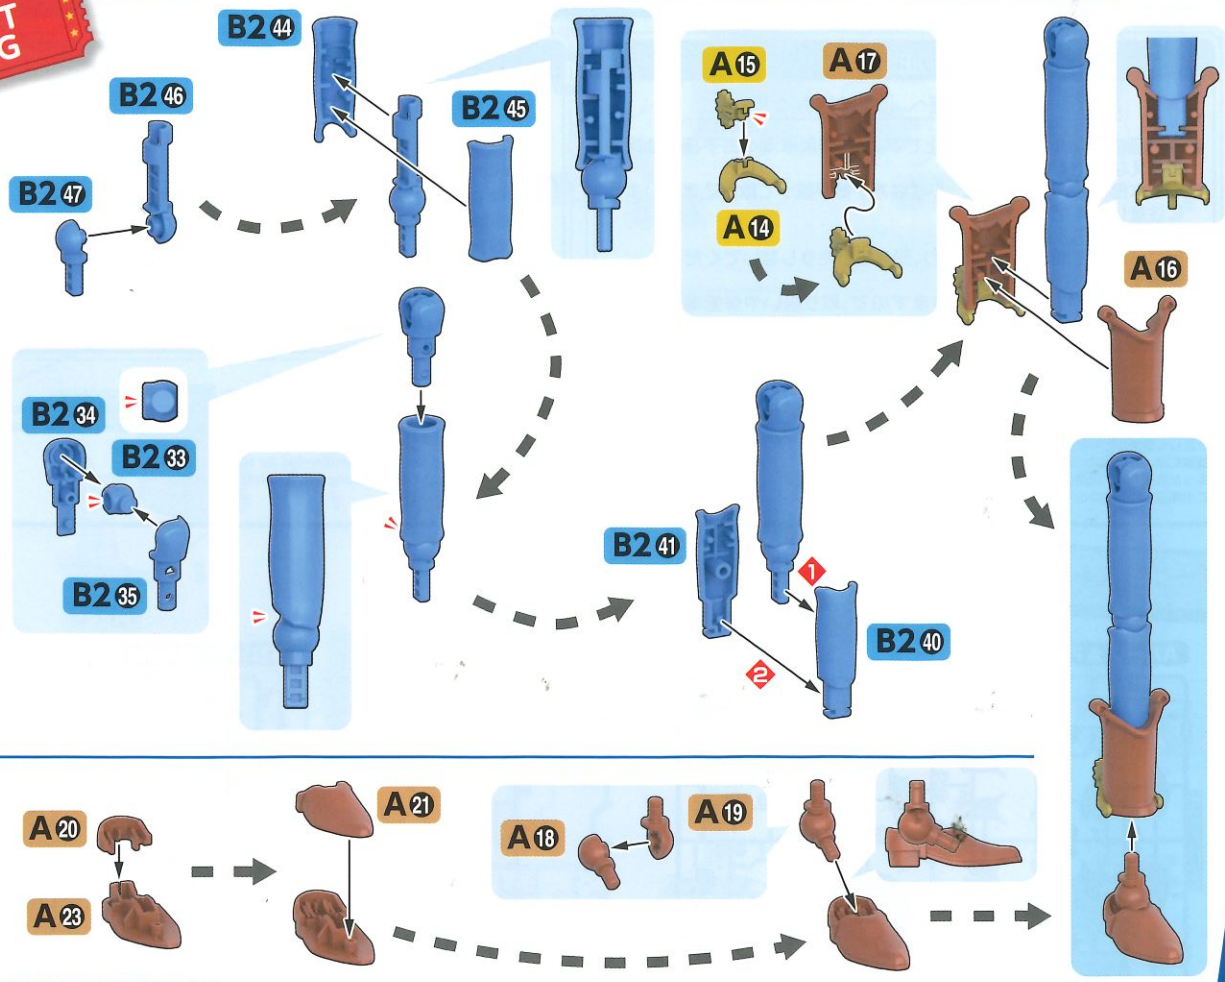

5057699

HEAD

組んだ後に変えることもできるよ!

It can also be changed after assembly!

RIGHT ARM

選んで取り付けよう!

Select a parts to attach!

C0

C2

C10

C12

C1

C15

※画
め
The
be

WAIST

RIGHT LEG

どちらか選んで貼ろう!
Select the stickers to apply.

※画像の完成品は無し
* The completed product image has not been paid

LEFT LEG

装です。
n the
ted.

**本体完成!
COMPLETE ASSEMBLY!**

※画像はイメージです。* The images are for illustrative purposes only.