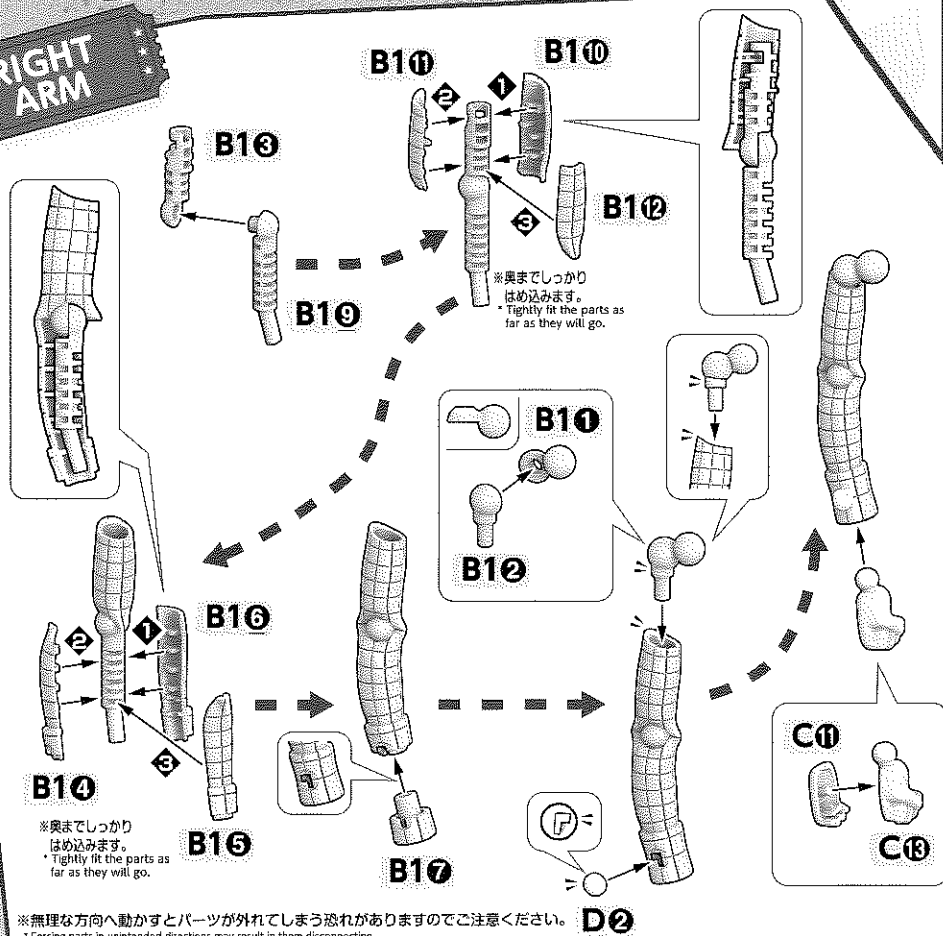

5057699

HEAD

組んだ後に変えることもできるよ!

It can also be changed after assembly!

RIGHT ARM

選んで取り付けよう!

Select a parts to attach!

C0

C2

C10

C12

C1

C15

※画
め
The
be

WAIST

RIGHT LEG

どちらか選んで貼ろう!
Select the stickers to apply.

※画像の完成品は無し
* The completed product image has not been paid

LEFT LEG

装です。
n the
ted.

**本体完成!
COMPLETE ASSEMBLY!**

※画像はイメージです。* The images are for illustrative purposes only.