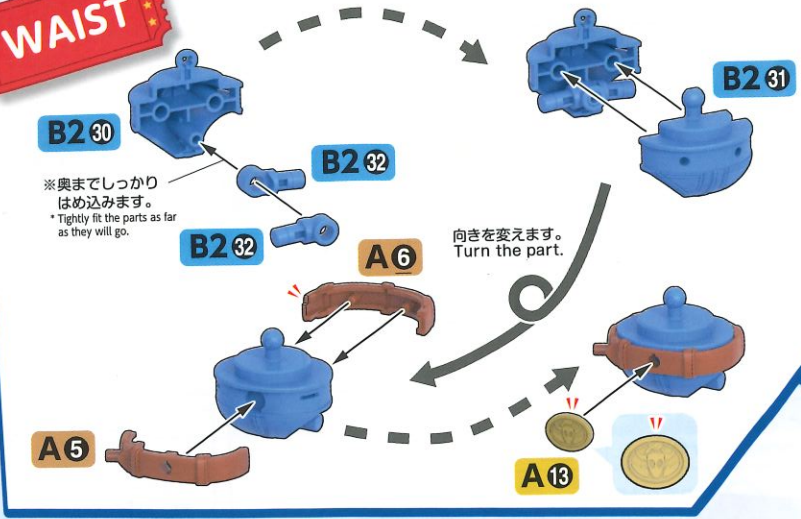

5057699

HEAD

組んだ後に変えることもできるよ!

It can also be changed after assembly!

RIGHT ARM

選んで取り付けよう!

Select a parts to attach!

C0

C2

C10

C12

C1

C15

※画
め
The
be

WAIST

RIGHT LEG

どちらか選んで貼ろう!
Select the stickers to apply.

※画像の完成品は無し
* The completed product image has not been paid

LEFT LEG

装です。
n the
ted.

**本体完成!
COMPLETE ASSEMBLY!**

※画像はイメージです。* The images are for illustrative purposes only.