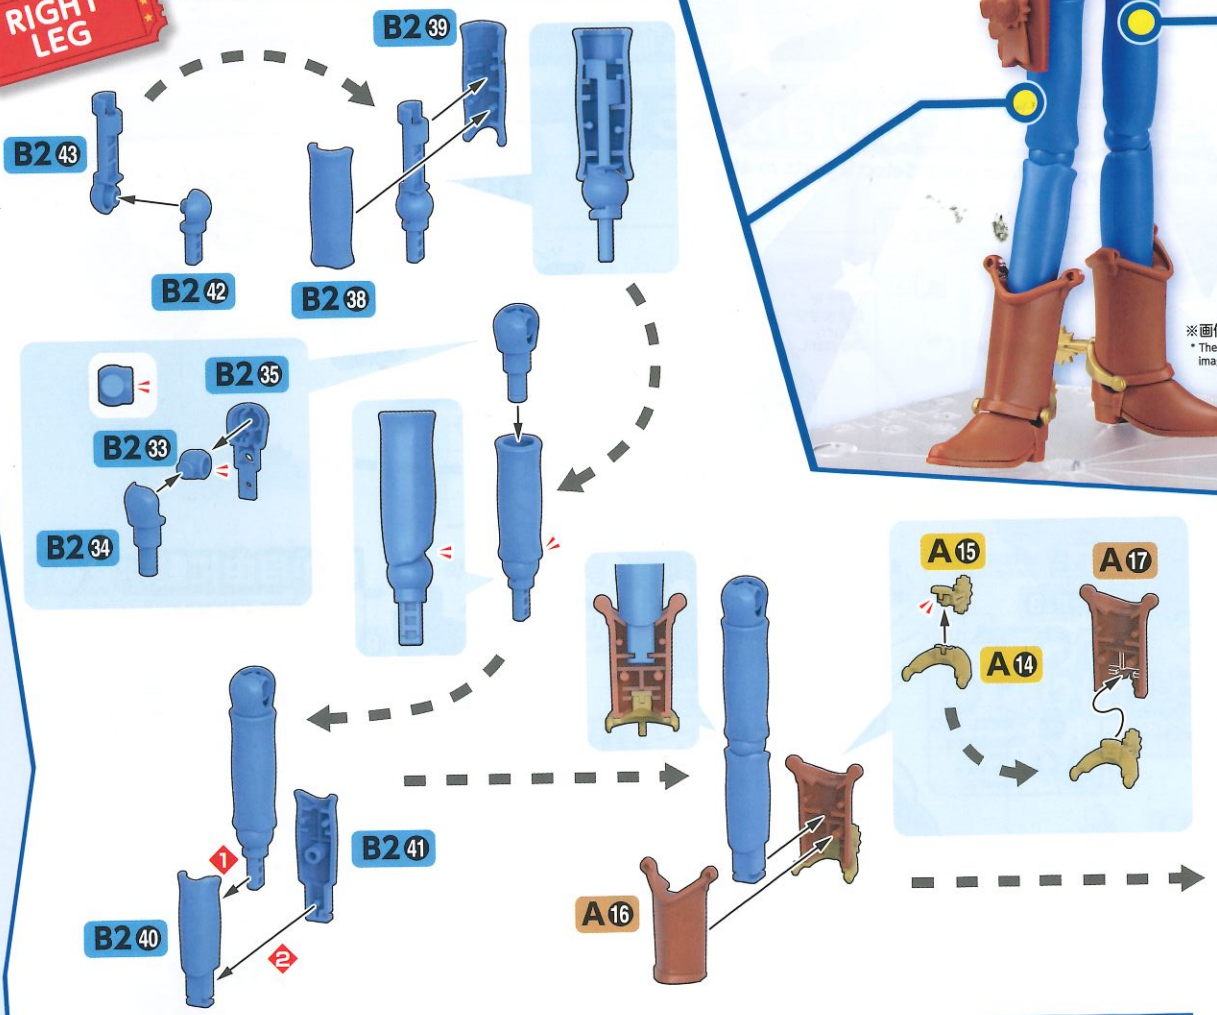

5057699

HEAD

組んだ後に変えることもできるよ!

It can also be changed after assembly!

RIGHT ARM

選んで取り付けよう!

Select a parts to attach!

C0

C2

C10

C12

C1

C15

※画
め
The
be

WAIST

RIGHT LEG

どちらか選んで貼ろう!
Select the stickers to apply.

※画像の完成品は無し
* The completed product image has not been paid

LEFT LEG

装です。
n the
ted.

**本体完成!
COMPLETE ASSEMBLY!**

※画像はイメージです。* The images are for illustrative purposes only.