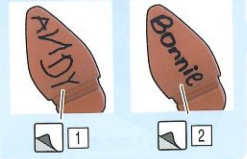

5057699

HEAD

組んだ後に変えることもできるよ!

It can also be changed after assembly!

RIGHT ARM

選んで取り付けよう!

Select a parts to attach!

C0

C2

C10

C12

C1

C15

※画
め
The
be

WAIST

RIGHT LEG

どちらか選んで貼ろう!
Select the stickers to apply.

※画像の完成品は無し
* The completed product image has not been paid

LEFT LEG

装です。
n the
ted.

**本体完成!
COMPLETE ASSEMBLY!**

※画像はイメージです。* The images are for illustrative purposes only.