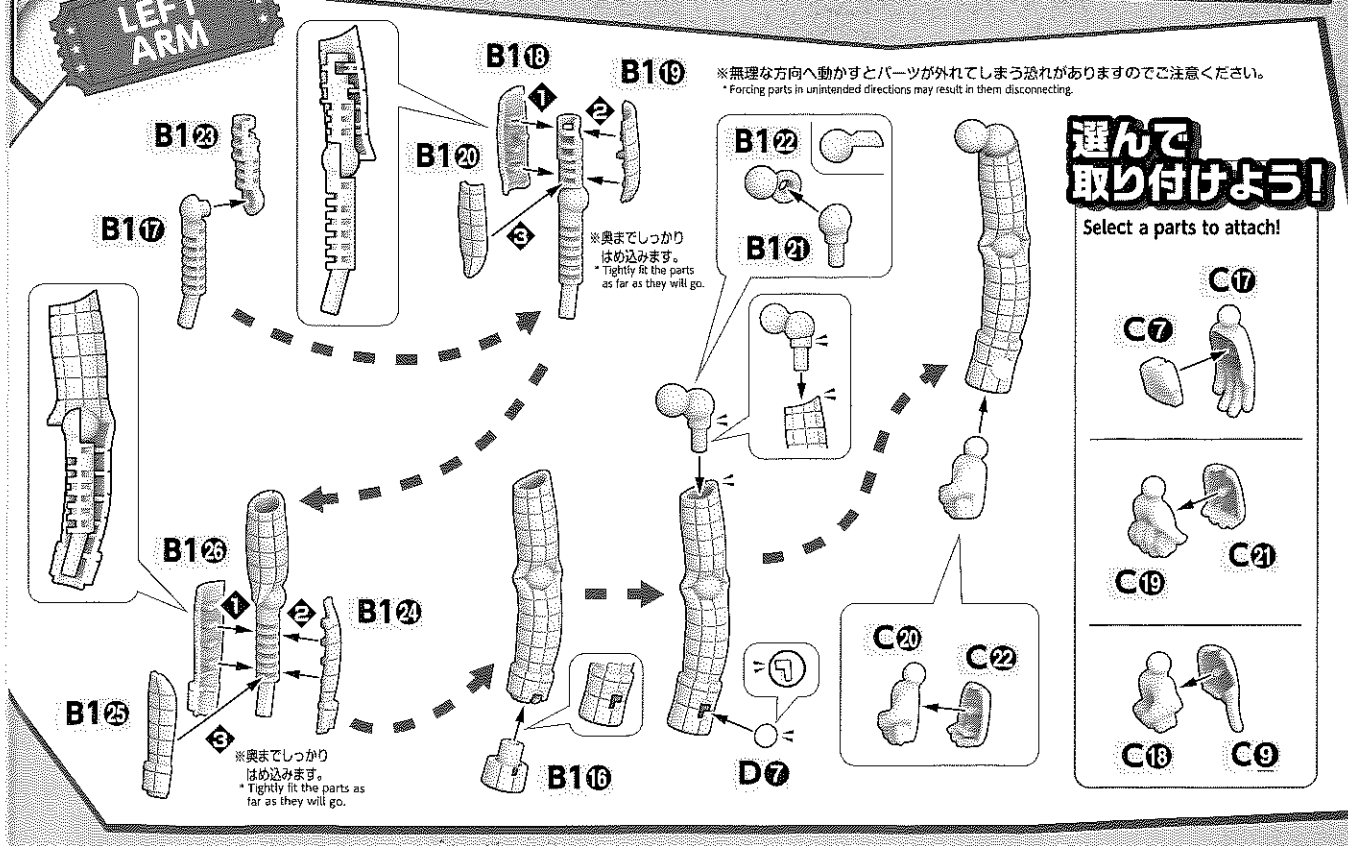

5057699

HEAD

組んだ後に変えることもできるよ!

It can also be changed after assembly!

RIGHT ARM

選んで取り付けよう!

Select a parts to attach!

C0

C2

C10

C12

C1

C15

※画
め
The
be

WAIST

RIGHT LEG

どちらか選んで貼ろう!
Select the stickers to apply.

※画像の完成品は無し
* The completed product image has not been paid

LEFT LEG

装です。
n the
ted.

**本体完成!
COMPLETE ASSEMBLY!**

※画像はイメージです。* The images are for illustrative purposes only.