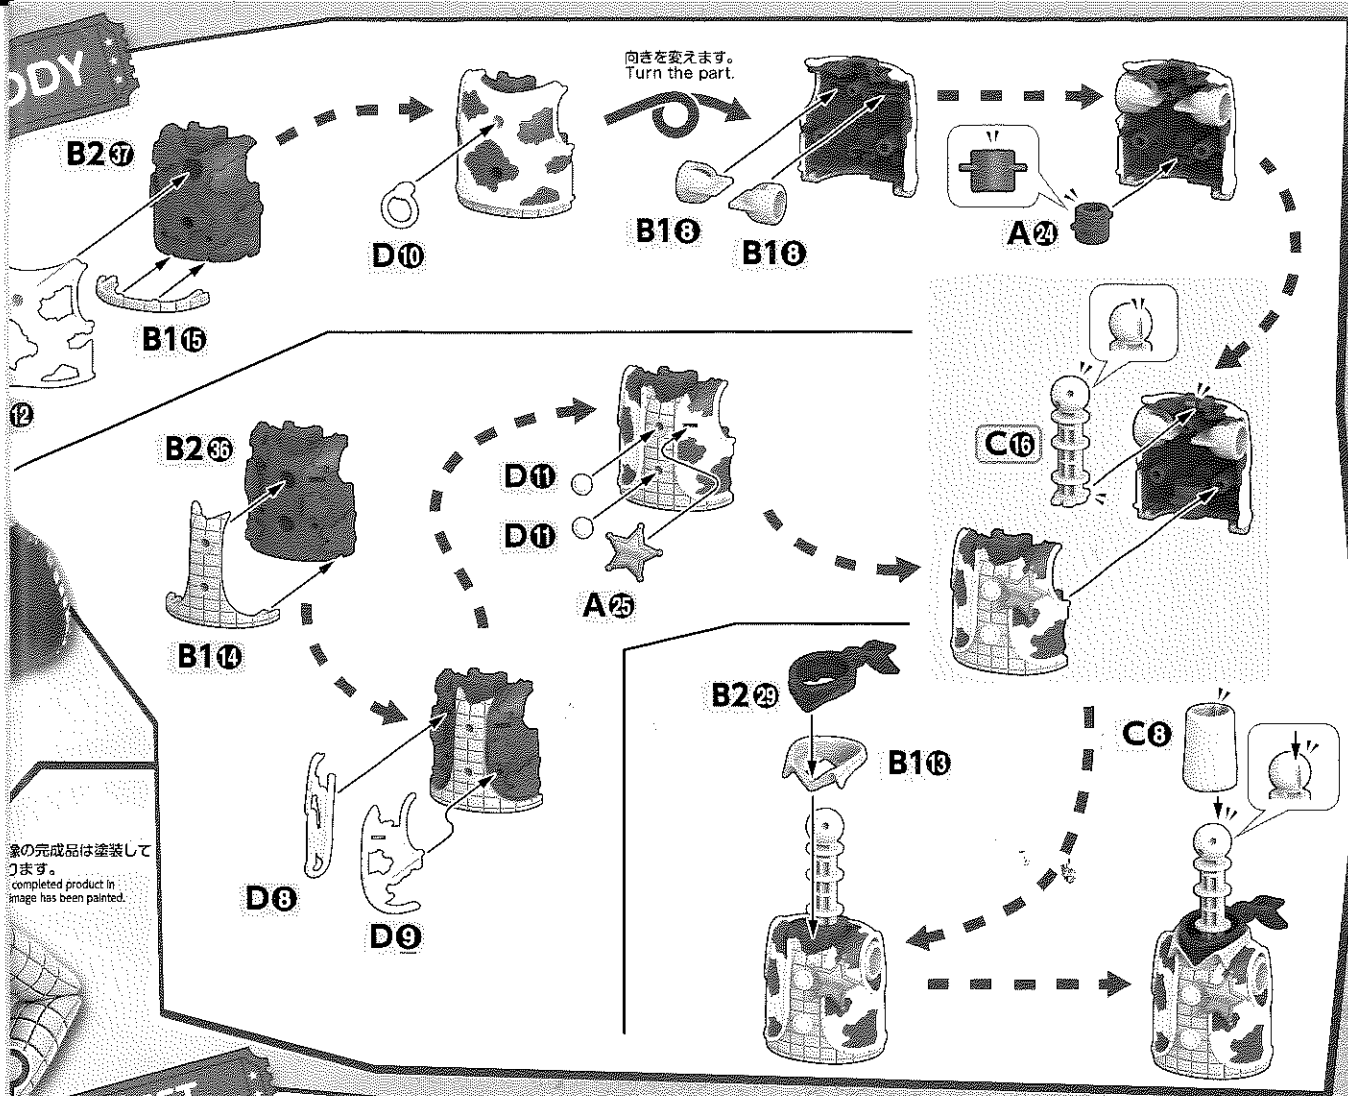

5057699

HEAD

組んだ後に変えることもできるよ!

It can also be changed after assembly!

RIGHT ARM

選んで取り付けよう!

Select a parts to attach!

C0

C2

C10

C12

C1

C15

※画
め
The
be

WAIST

RIGHT LEG

どちらか選んで貼ろう!
Select the stickers to apply.

※画像の完成品は無し
* The completed product image has not been paid

LEFT LEG

装です。
n the
ted.

**本体完成!
COMPLETE ASSEMBLY!**

※画像はイメージです。* The images are for illustrative purposes only.