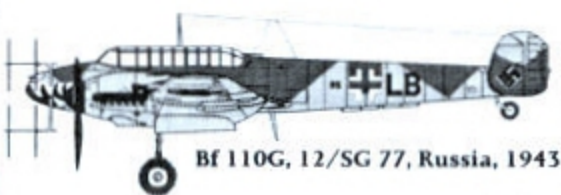

PRO
MODELER™

by Revell-Monogram

88101600200

DECALS

THE MOST ACCURATE DECALS
AVAILABLE TO THE SCALE MODELER

1/48 SCALE MASSTAB 1:48 ESCALA 1/48 1/48 ECHELLE

MESSERSCHMITT Bf 110G's

Designed specifically for the ProModeler Bf 110G, Kit number 5933

Bf 110G , 12/SG 77, Russia, 1943

Bf 110G, Pilot, Hauptman Martin Drewes, Kommandant, III/NJG 1, July 21, 1944.

COLOR KEY

- | | |
|--|---|
| A  LIGHT BLUE RLM 76 | D  BLACK |
| B  GRAY RLM 75 (SPRAY) | E  DARK GRAY RLM 74 (SPRAY) |
| C  GRAY RLM 75 (SOLID) | |