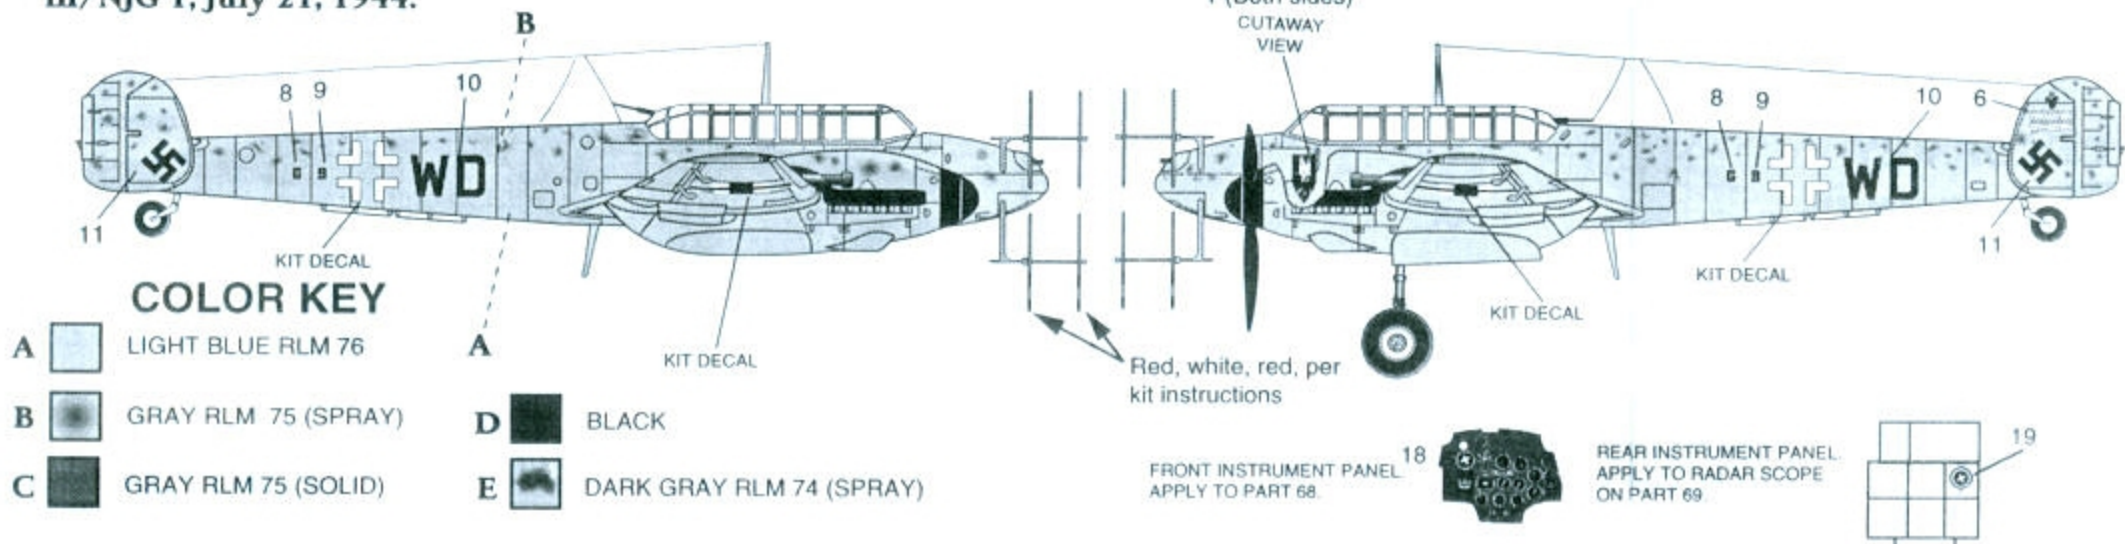

Bf 110G , 12/SG 77, Russia, 1943

Bf 110G, Pilot, Hauptman Martin Drewes, Kommandant, III/NJG 1, July 21, 1944.

COLOR KEY

- | | |
|--|---|
| A  LIGHT BLUE RLM 76 | D  BLACK |
| B  GRAY RLM 75 (SPRAY) | E  DARK GRAY RLM 74 (SPRAY) |
| C  GRAY RLM 75 (SOLID) | |

TOP VIEW

QI+VB

TOP VIEW

COLOR KEY

- A  LIGHT BLUE RLM 76
- B  GRAY RLM 75 (SPRAY)
- C  GRAY RLM 75 (SOLID)
- D  BLACK

G9+WD