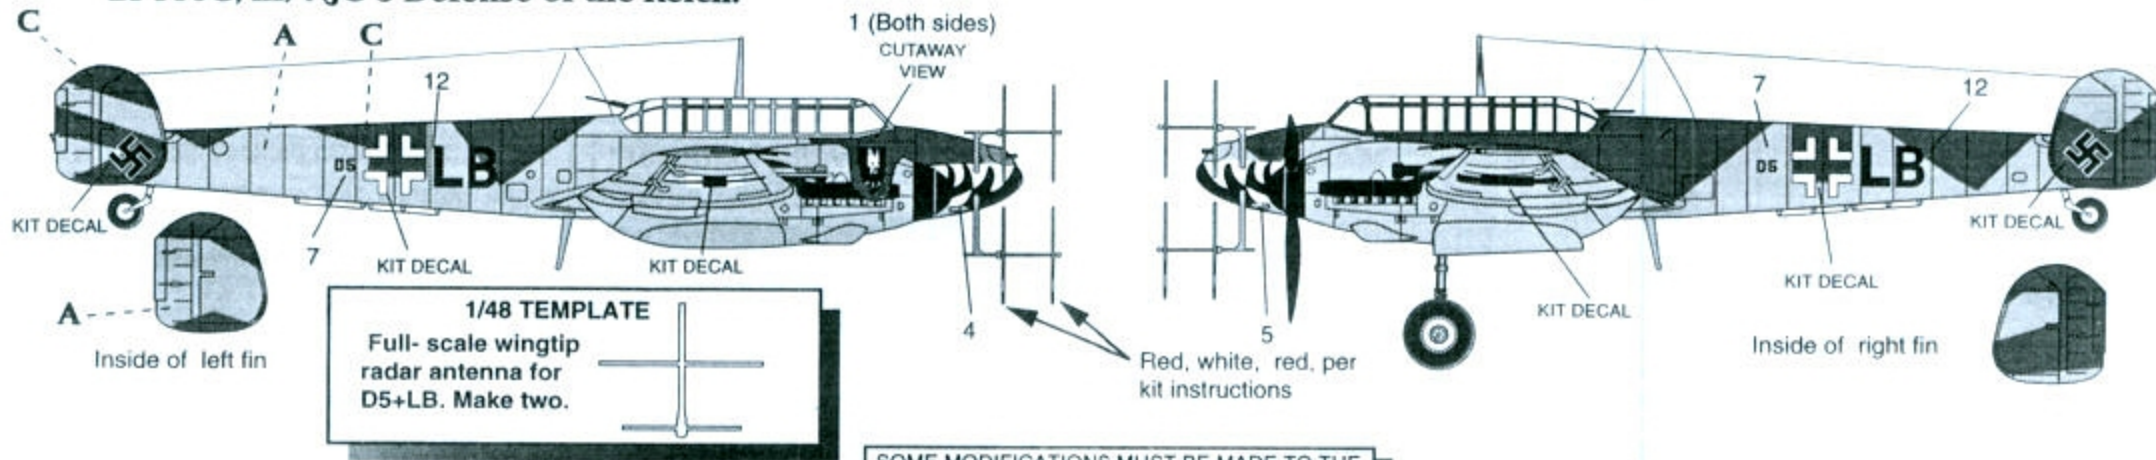

Bf 110G, III/NJG 3 Defense of the Reich.

SOME MODIFICATIONS MUST BE MADE TO THE MODEL FOR THIS VERSION