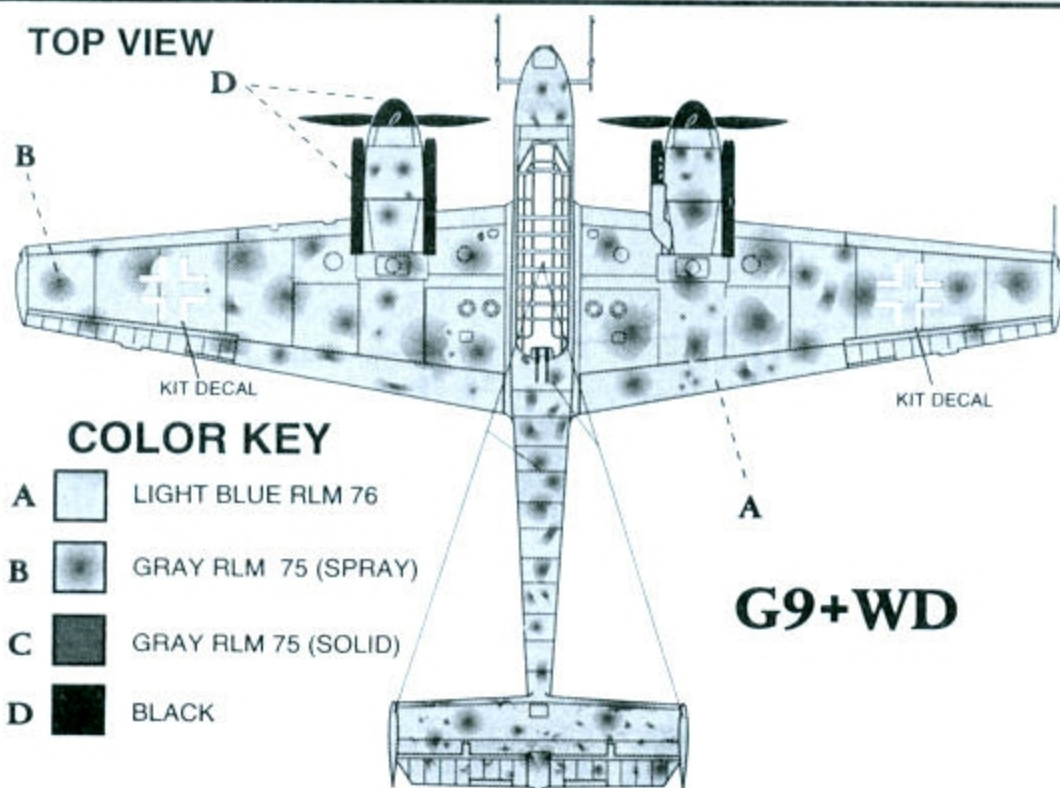

Bf 110G , 12/SG 77, Russia, 1943

Bf 110G, Pilot, Hauptman Martin Drewes, Kommandant, III/NJG 1, July 21, 1944.

COLOR KEY

- | | |
|--|---|
| A  LIGHT BLUE RLM 76 | D  BLACK |
| B  GRAY RLM 75 (SPRAY) | E  DARK GRAY RLM 74 (SPRAY) |
| C  GRAY RLM 75 (SOLID) | |

TOP VIEW

QI+VB

TOP VIEW

COLOR KEY

- A  LIGHT BLUE RLM 76
- B  GRAY RLM 75 (SPRAY)
- C  GRAY RLM 75 (SOLID)
- D  BLACK

G9+WD