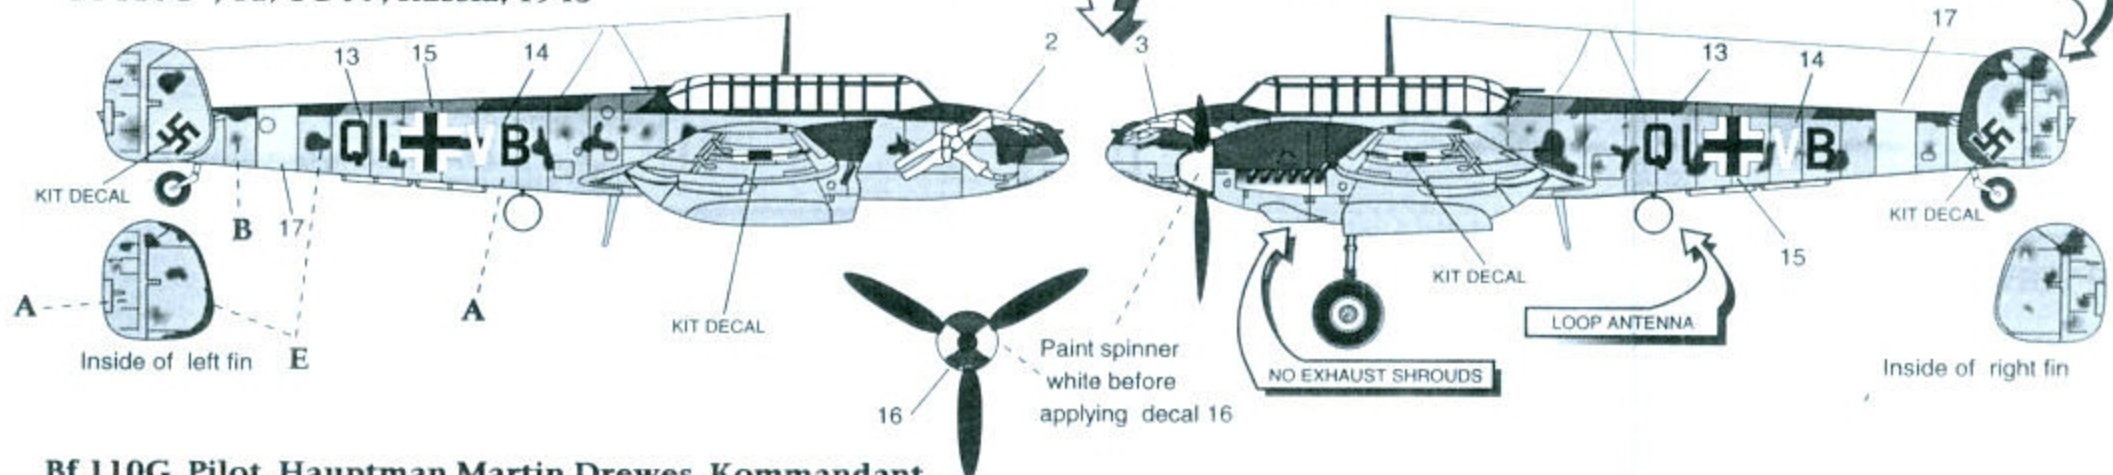

TOP VIEW

D5+LB

REVELL-MONOGRAM, INC.
MORTON GROVE, ILL.

Copyright © 1997 All rights reserved. Made in the U.S.A.

Bf 110G, III/NJG 3 Defense of the Reich.

SOME MODIFICATIONS MUST BE MADE TO THE MODEL FOR THIS VERSION

Bf 110G , 12/SG 77, Russia, 1943

Bf 110G, Pilot, Hauptman Martin Drewes, Kommandant, III/NJG 1, July 21, 1944.

COLOR KEY

- | | |
|--|---|
| A  LIGHT BLUE RLM 76 | D  BLACK |
| B  GRAY RLM 75 (SPRAY) | E  DARK GRAY RLM 74 (SPRAY) |
| C  GRAY RLM 75 (SOLID) | |

TOP VIEW

QI+VB

TOP VIEW

COLOR KEY

- A  LIGHT BLUE RLM 76
- B  GRAY RLM 75 (SPRAY)
- C  GRAY RLM 75 (SOLID)
- D  BLACK

G9+WD