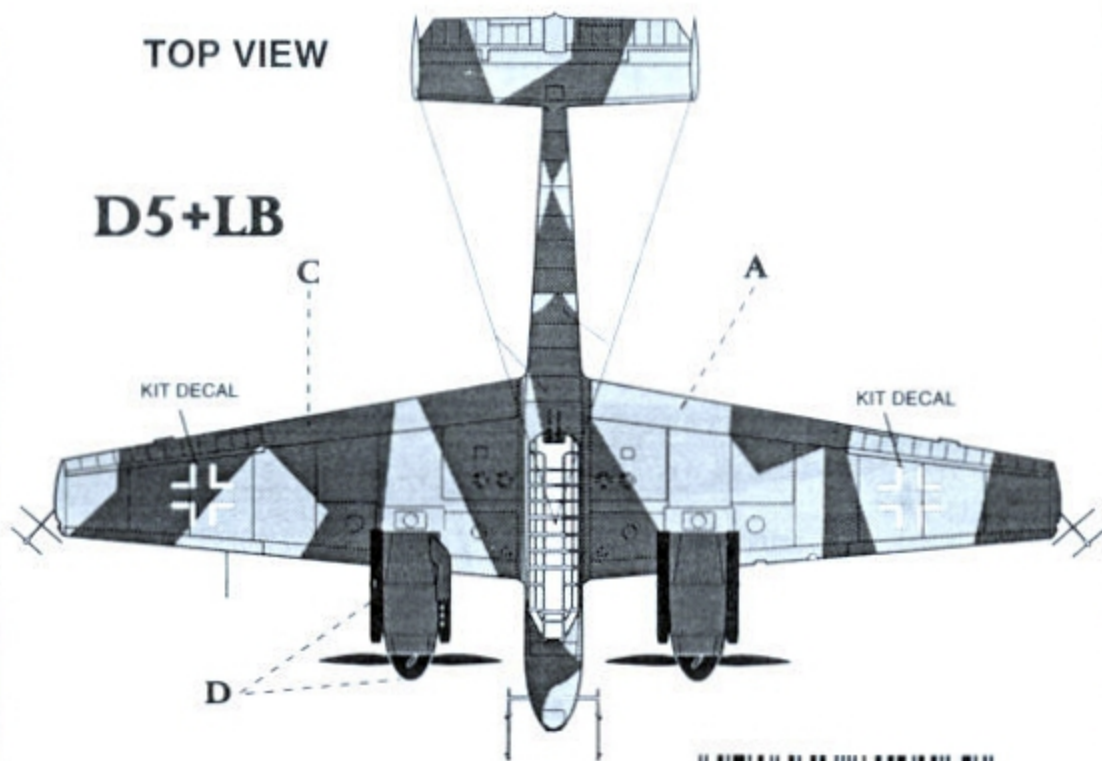

TOP VIEW

D5+LB