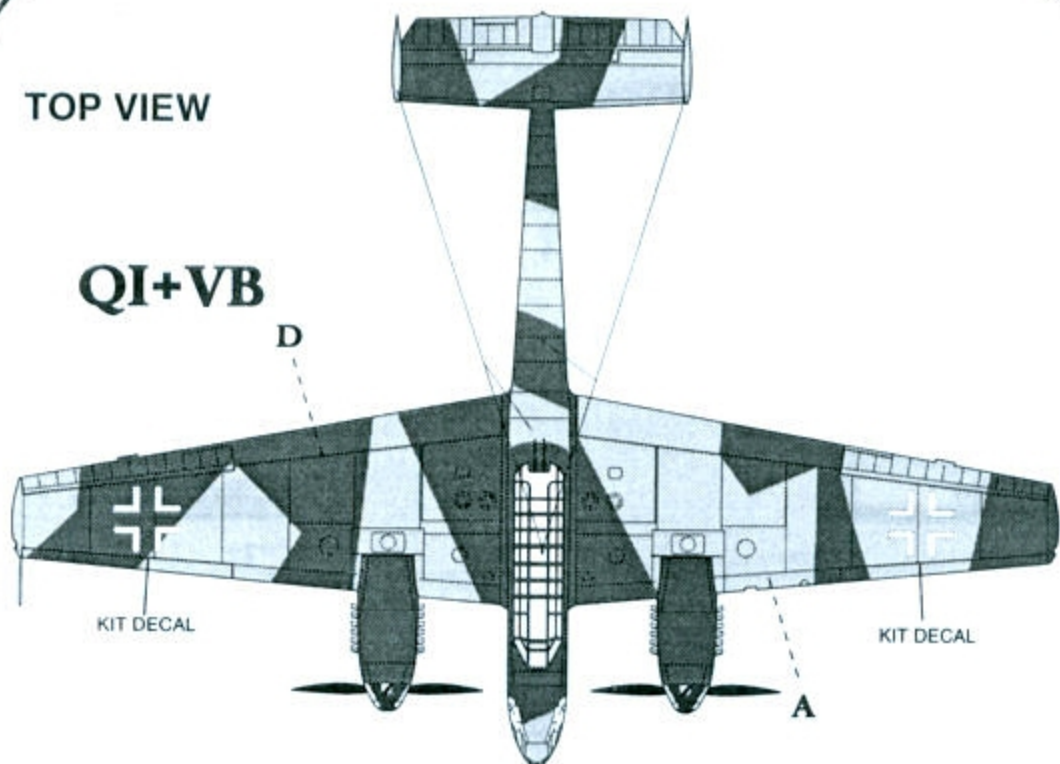

TOP VIEW

QI+VB