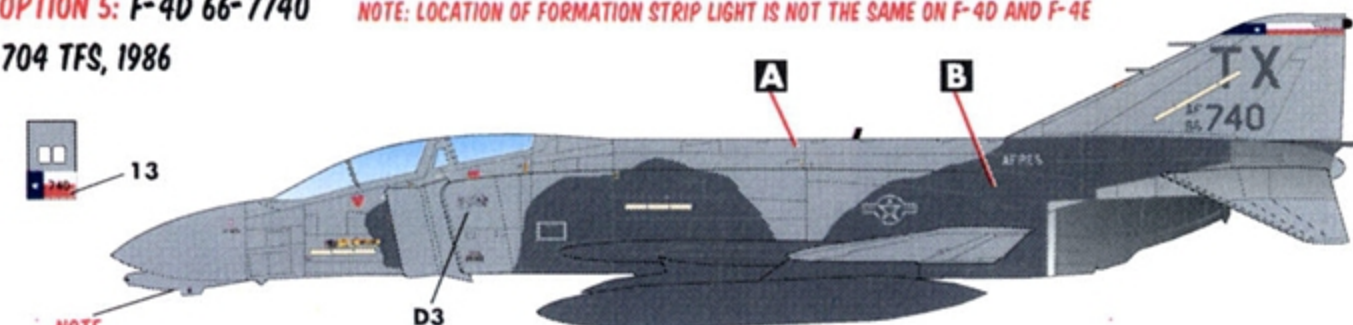

USE LIGHT GRAY "AFRES"

MAINTENANCE STENCILLING IS IDENTICAL TO THAT OF OPTION 1. LIKE MOST OF THE UNITS F-4E'S, THIS AIRCRAFT IS ALSO EQUIPPED WITH TISEO AND AN/ARN-101.

OPTION 5: F-4D 66-7740

704 TFS, 1986

NOTE: LOCATION OF FORMATION STRIP LIGHT IS NOT THE SAME ON F-4D AND F-4E

NOTE
AN/ALR-69(V)-2

MAINTENANCE STENCILLING IS IDENTICAL TO THAT OF OPTION 4.
NOTE THAT THE AIRCRAFT IS EQUIPPED WITH AN/ALR-69(V)-2 RHAW SYSTEM.