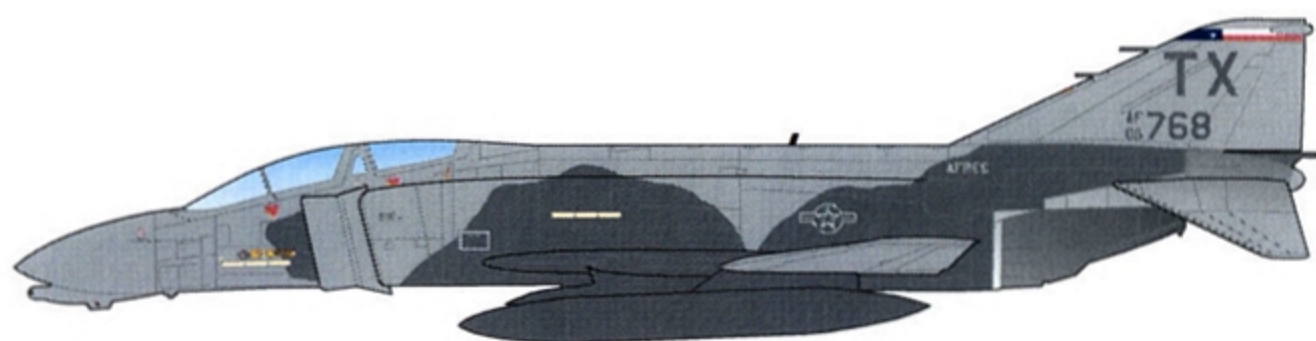

Fighters of Austin

704 TFS, Bergstrom AFB

1/48 SCALE

DECALS PRINTED BY

OPTION 1: F-4E 74-1040

704 TFS, 1989

74-1040 WAS ONE OF THE F-4E PHANTOMS OF THE 704 TFS PAINTED IN THIS SCHEME FOR THE GUNSMOKE '89 COMPETITION AT NELLIS. NOTE THAT THE AIRCRAFT IS EQUIPPED WITH TISEO AND AN/ARN-101 ANTENNA ON THE SPINE.