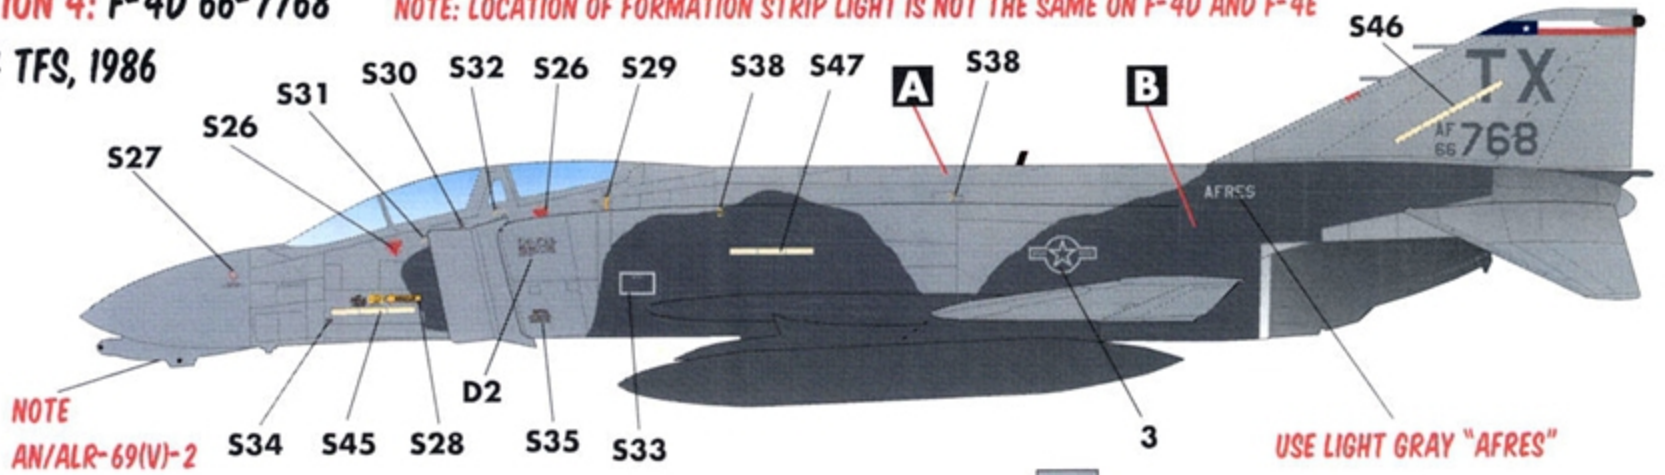

Fighters of Austin

704 TFS, Bergstrom AFB

1/48 SCALE

DECALS PRINTED BY

OPTION 1: F-4E 74-1040

704 TFS, 1989

74-1040 WAS ONE OF THE F-4E PHANTOMS OF THE 704 TFS PAINTED IN THIS SCHEME FOR THE GUNSMOKE '89 COMPETITION AT NELLIS. NOTE THAT THE AIRCRAFT IS EQUIPPED WITH TISEO AND AN/ARN-101 ANTENNA ON THE SPINE.

OPTION 7: F-16A BLOCK 15 83-1078

704 TFS, 1991

OPTION 4: F-4D 66-7768

NOTE: LOCATION OF FORMATION STRIP LIGHT IS NOT THE SAME ON F-4D AND F-4E

704 TFS, 1986

NOTE
AN/ALR-69(V)-2

NOTE THAT THE AIRCRAFT IS EQUIPPED WITH AN/ALR-69(V)-2 RHAW SYSTEM.

OPTION 6: F-4D 66-7641

NOTE: LOCATION OF FORMATION STRIP LIGHT IS NOT THE SAME ON F-4D AND F-4E

704 TFS, 1983

USE BLACK "AFRES"

OPTION 2: F-4E 72-0135

704 TFS, 1990

UNLIKE OPTION 1, NO BLACK AREA HERE

USE LIGHT GRAY "AFRES"