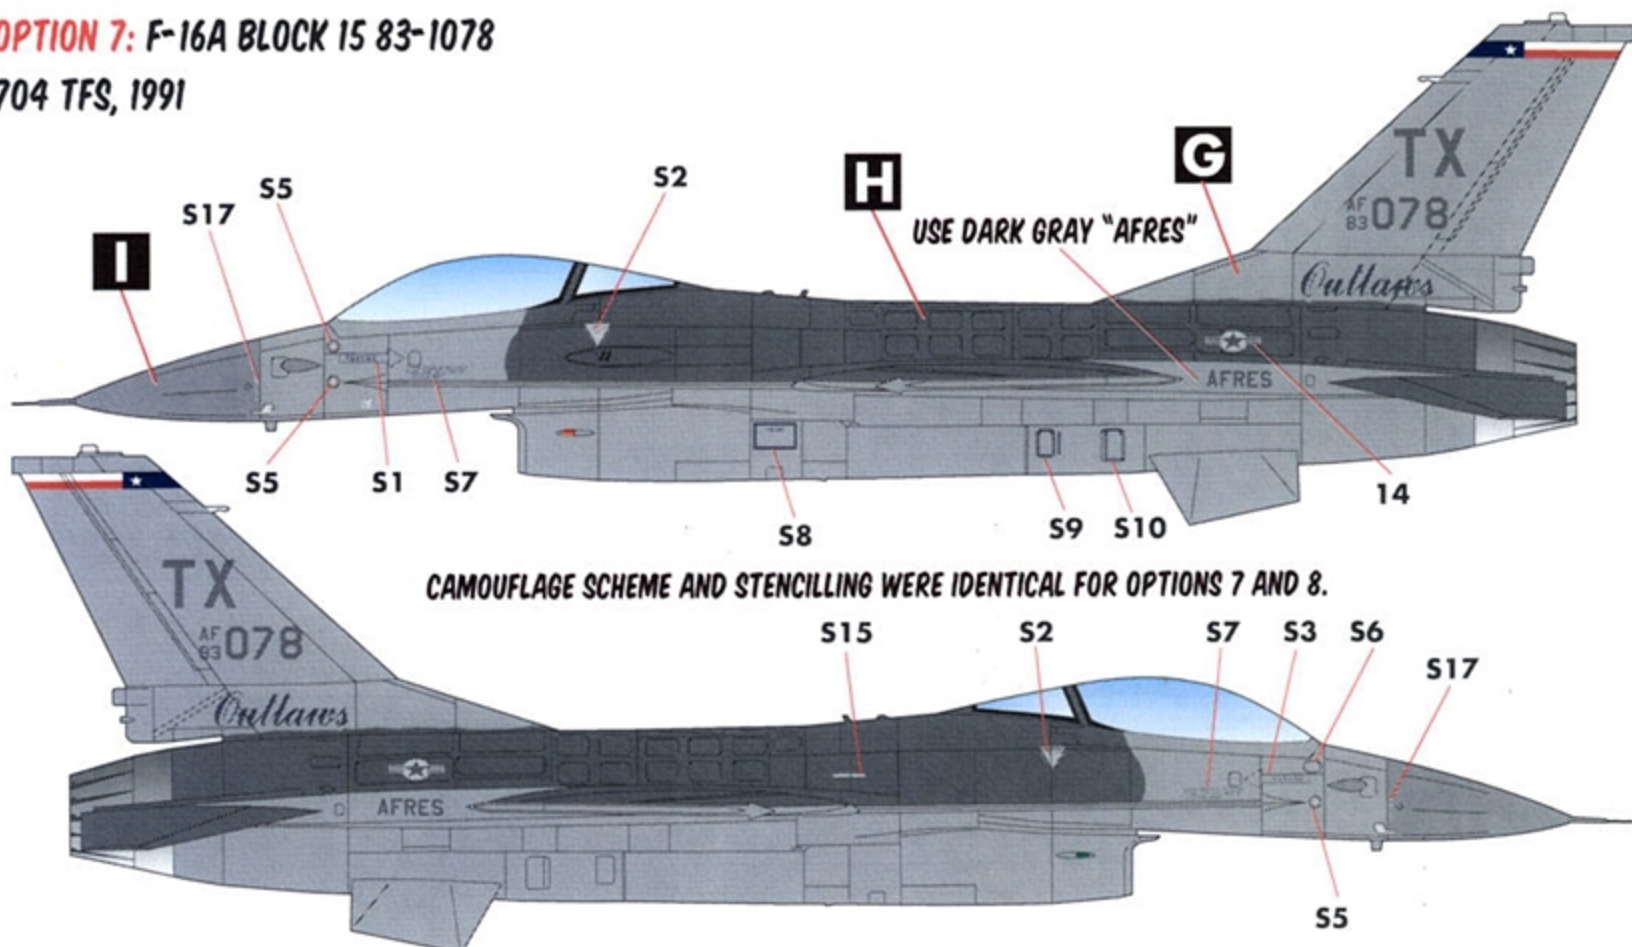

Fighters of Austin

704 TFS, Bergstrom AFB

1/48 SCALE

DECALS PRINTED BY

OPTION 1: F-4E 74-1040

704 TFS, 1989

74-1040 WAS ONE OF THE F-4E PHANTOMS OF THE 704 TFS PAINTED IN THIS SCHEME FOR THE GUNSMOKE '89 COMPETITION AT NELLIS. NOTE THAT THE AIRCRAFT IS EQUIPPED WITH TISEO AND AN/ARN-101 ANTENNA ON THE SPINE.

OPTION 7: F-16A BLOCK 15 83-1078

704 TFS, 1991

OPTION 4: F-4D 66-7768

NOTE: LOCATION OF FORMATION STRIP LIGHT IS NOT THE SAME ON F-4D AND F-4E

704 TFS, 1986

NOTE
AN/ALR-69(V)-2

NOTE THAT THE AIRCRAFT IS EQUIPPED WITH AN/ALR-69(V)-2 RHAW SYSTEM.

OPTION 6: F-4D 66-7641

NOTE: LOCATION OF FORMATION STRIP LIGHT IS NOT THE SAME ON F-4D AND F-4E

704 TFS, 1983

USE BLACK "AFRES"

OPTION 2: F-4E 72-0135

704 TFS, 1990

UNLIKE OPTION 1, NO BLACK AREA HERE

USE LIGHT GRAY "AFRES"