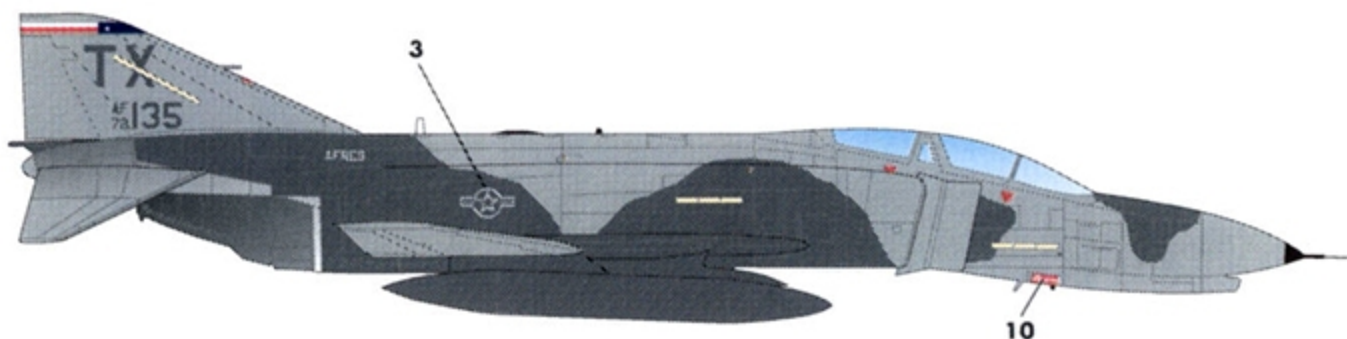

OPTION 2: F-4E 72-0135

704 TFS, 1990

UNLIKE OPTION 1, NO BLACK AREA HERE

USE LIGHT GRAY "AFRES"

MAINTENANCE STENCILLING IS IDENTICAL TO THAT OF OPTION 1. LIKE MOST OF THE UNITS F-4E'S, THIS AIRCRAFT IS ALSO EQUIPPED WITH TISEO AND AN/ARN-101.

OPTION 3: F-4E 74-0629

704 TFS, 1990

UNLIKE OPTION 1, NO BLACK AREA HERE

USE LIGHT GRAY "AFRES"

MAINTENANCE STENCILLING IS IDENTICAL TO THAT OF OPTION 1. LIKE MOST OF THE UNITS F-4E'S, THIS AIRCRAFT IS ALSO EQUIPPED WITH TISEO AND AN/ARN-101.

OPTION 5: F-4D 66-7740

704 TFS, 1986

NOTE: LOCATION OF FORMATION STRIP LIGHT IS NOT THE SAME ON F-4D AND F-4E

NOTE
AN/ALR-69(V)-2

MAINTENANCE STENCILLING IS IDENTICAL TO THAT OF OPTION 4.
NOTE THAT THE AIRCRAFT IS EQUIPPED WITH AN/ALR-69(V)-2 RHAW SYSTEM.