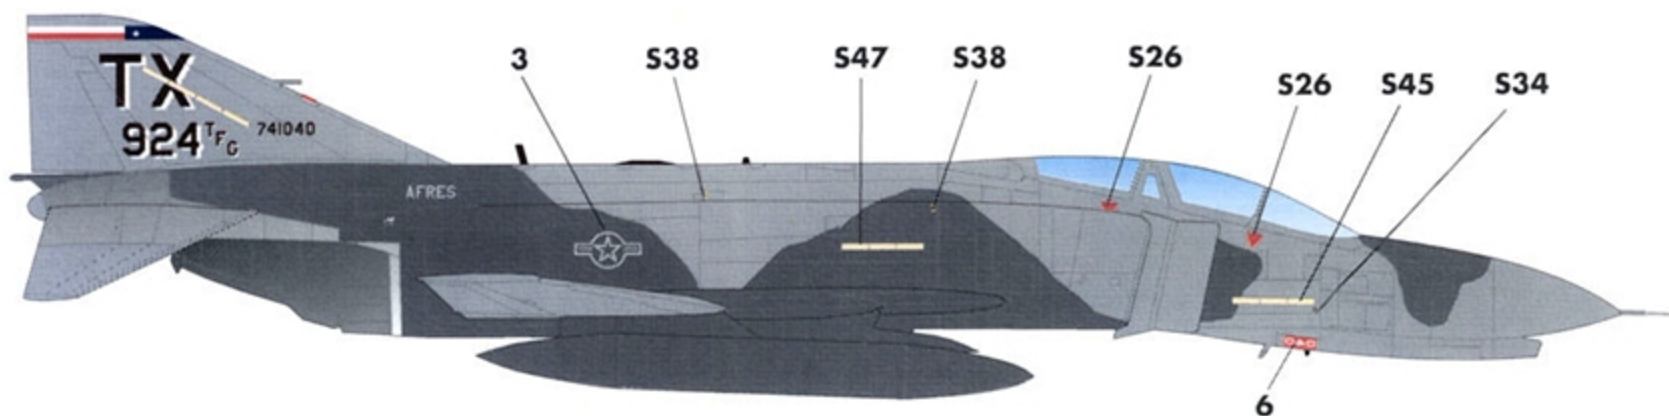

Fighters of Austin

704 TFS, Bergstrom AFB

1/48 SCALE

DECALS PRINTED BY

OPTION 1: F-4E 74-1040

704 TFS, 1989

74-1040 WAS ONE OF THE F-4E PHANTOMS OF THE 704 TFS PAINTED IN THIS SCHEME FOR THE GUNSMOKE '89 COMPETITION AT NELLIS. NOTE THAT THE AIRCRAFT IS EQUIPPED WITH TISEO AND AN/ARN-101 ANTENNA ON THE SPINE.