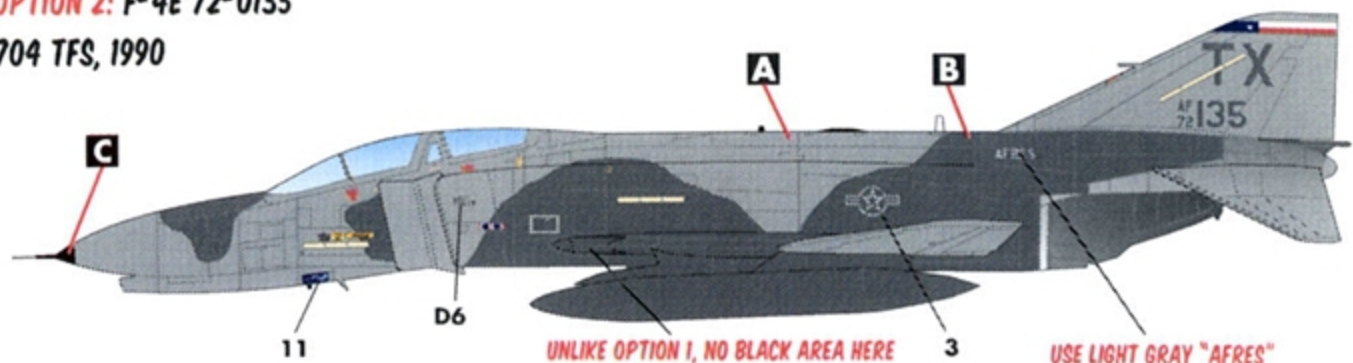

Fighters of Austin

704 TFS, Bergstrom AFB

1/48 SCALE

DECALS PRINTED BY

OPTION 1: F-4E 74-1040

704 TFS, 1989

74-1040 WAS ONE OF THE F-4E PHANTOMS OF THE 704 TFS PAINTED IN THIS SCHEME FOR THE GUNSMOKE '89 COMPETITION AT NELLIS. NOTE THAT THE AIRCRAFT IS EQUIPPED WITH TISEO AND AN/ARN-101 ANTENNA ON THE SPINE.

OPTION 6: F-4D 66-7641

NOTE: LOCATION OF FORMATION STRIP LIGHT IS NOT THE SAME ON F-4D AND F-4E

704 TFS, 1983

USE BLACK "AFRES"

OPTION 2: F-4E 72-0135

704 TFS, 1990

UNLIKE OPTION 1, NO BLACK AREA HERE

USE LIGHT GRAY "AFRES"