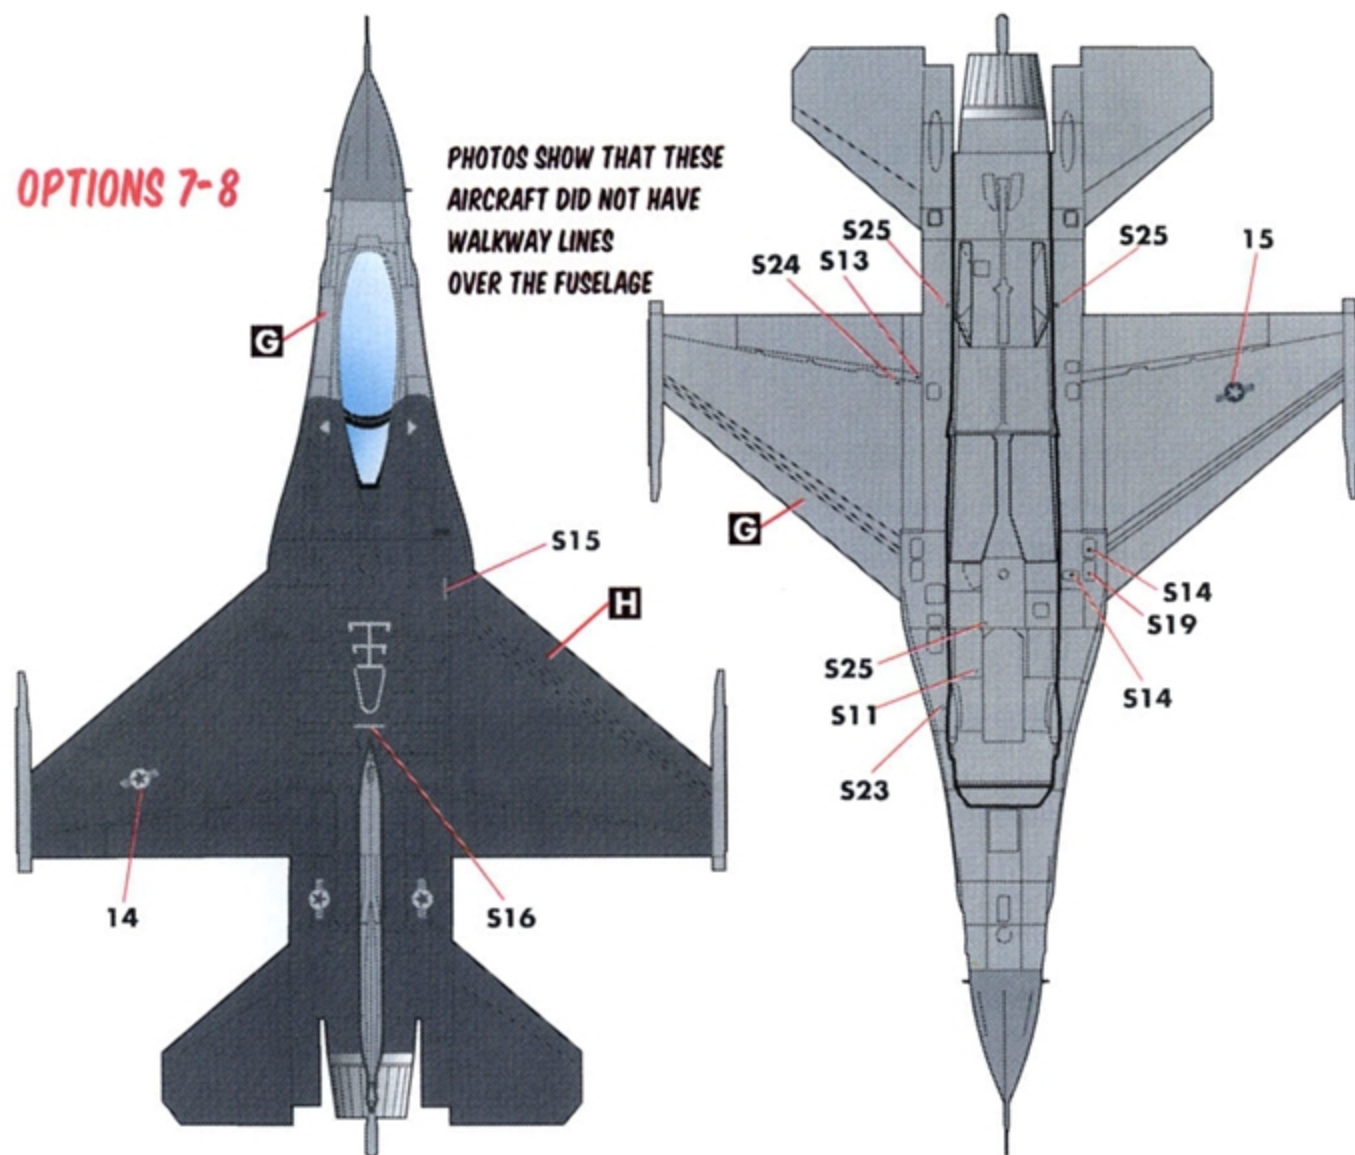

OPTIONS 7-8

COLOR LIST

- **A** SEMI-GLOSS NEUTRAL GRAY (FS26270)
- **B** SEMI-GLOSS DARK GRAY (FS26132) (RLM75)
- **C** FLAT BLACK (FS37038)
- **D** DARK GREEN (FS34079)
- **E** DARK TAN (FS30219)
- **F** MEDIUM GREEN (FS34102)
- **G** NEUTRAL GRAY (FS36270)
- **H** GUNSHIP GRAY (FS36118)
- **I** DARK GHOST GRAY (FS36320)

Caracal Models
PO Box 92141
Austin, TX 78709
info@caracalmodels.com
http://www.caracalmodels.com

Decals printed by Cartograf in Italy