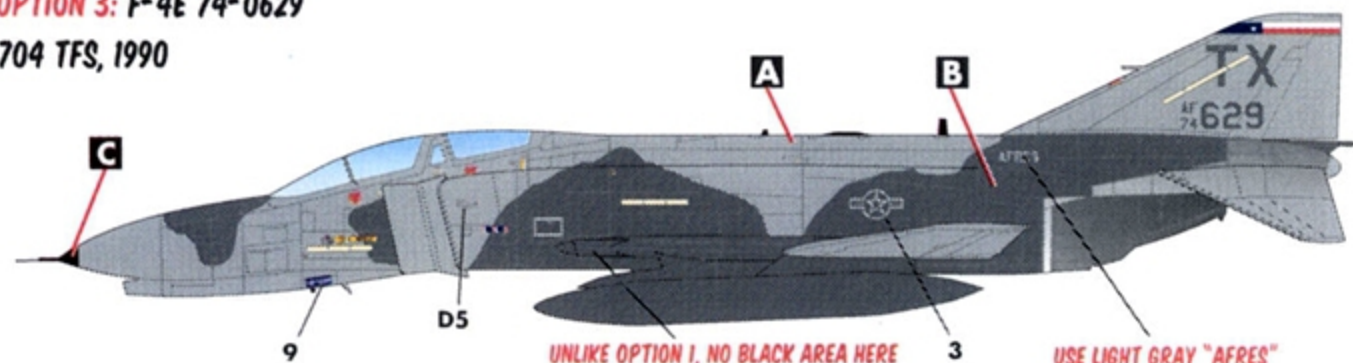

OPTION 3: F-4E 74-0629

704 TFS, 1990

UNLIKE OPTION 1, NO BLACK AREA HERE

USE LIGHT GRAY "AFRES"

MAINTENANCE STENCILLING IS IDENTICAL TO THAT OF OPTION 1. LIKE MOST OF THE UNITS F-4E'S, THIS AIRCRAFT IS ALSO EQUIPPED WITH TISEO AND AN/ARN-101.