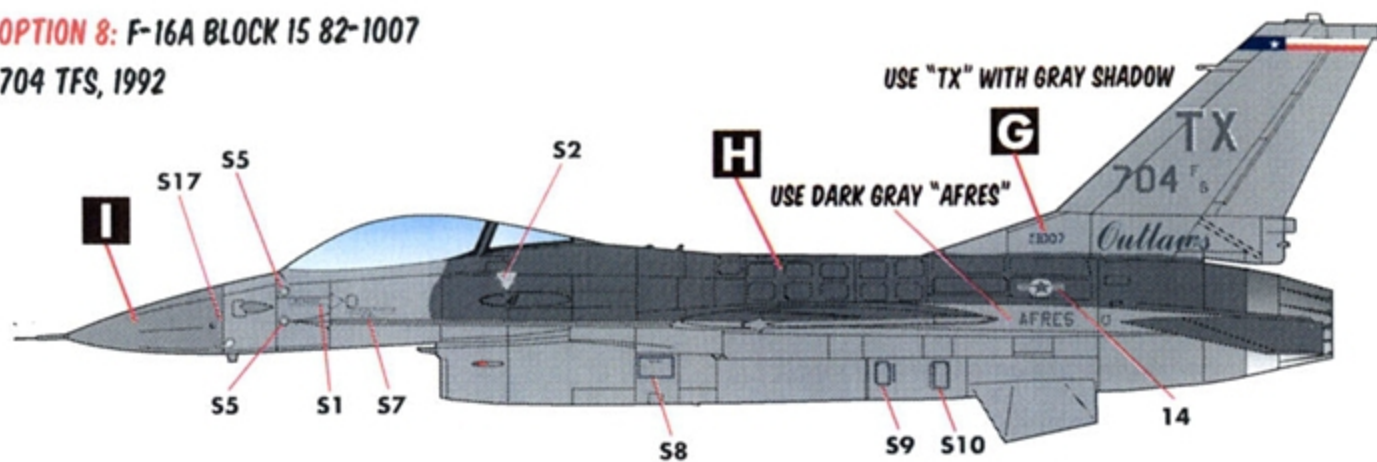

OPTION 8: F-16A BLOCK 15 82-1007

704 TFS, 1992