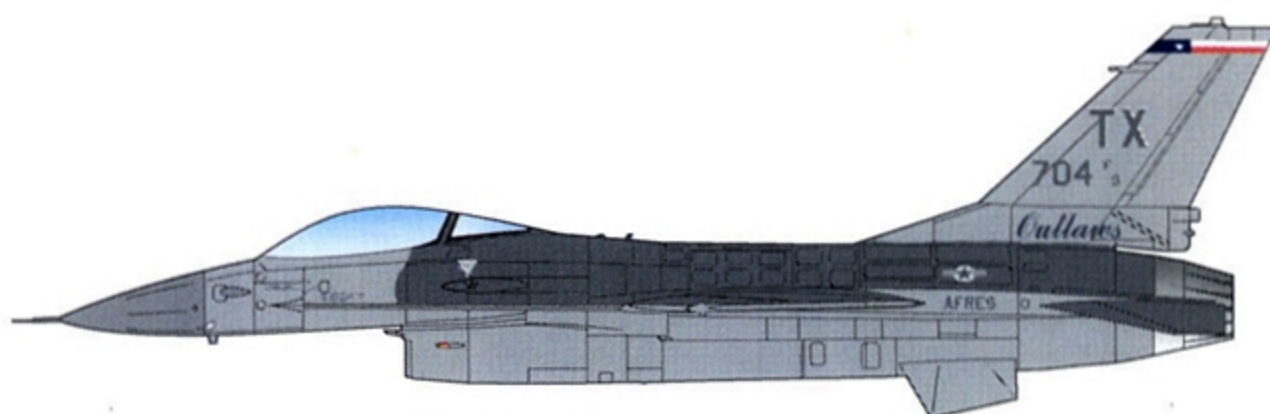

Fighters of Austin

704 TFS, Bergstrom AFB

1/48 SCALE

DECALS PRINTED BY

OPTION 1: F-4E 74-1040

704 TFS, 1989

74-1040 WAS ONE OF THE F-4E PHANTOMS OF THE 704 TFS PAINTED IN THIS SCHEME FOR THE GUNSMOKE '89 COMPETITION AT NELLIS. NOTE THAT THE AIRCRAFT IS EQUIPPED WITH TISEO AND AN/ARN-101 ANTENNA ON THE SPINE.