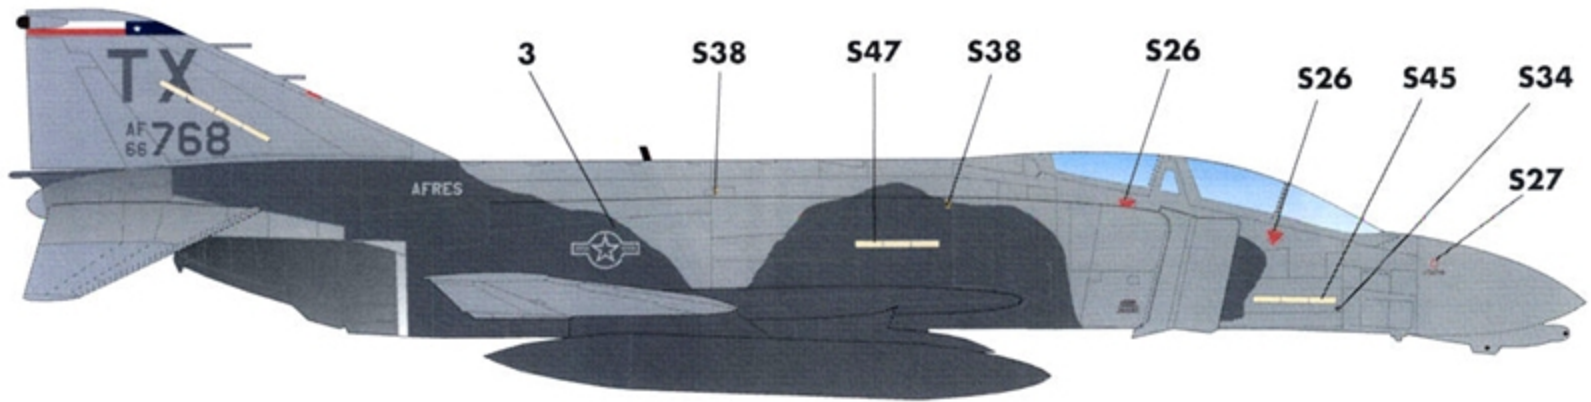

Fighters of Austin

704 TFS, Bergstrom AFB

1/48 SCALE

DECALS PRINTED BY

OPTION 1: F-4E 74-1040

704 TFS, 1989

74-1040 WAS ONE OF THE F-4E PHANTOMS OF THE 704 TFS PAINTED IN THIS SCHEME FOR THE GUNSMOKE '89 COMPETITION AT NELLIS. NOTE THAT THE AIRCRAFT IS EQUIPPED WITH TISEO AND AN/ARN-101 ANTENNA ON THE SPINE.

OPTION 7: F-16A BLOCK 15 83-1078

704 TFS, 1991

OPTION 4: F-4D 66-7768

NOTE: LOCATION OF FORMATION STRIP LIGHT IS NOT THE SAME ON F-4D AND F-4E

704 TFS, 1986

NOTE
AN/ALR-69(V)-2

NOTE THAT THE AIRCRAFT IS EQUIPPED WITH AN/ALR-69(V)-2 RHAW SYSTEM.