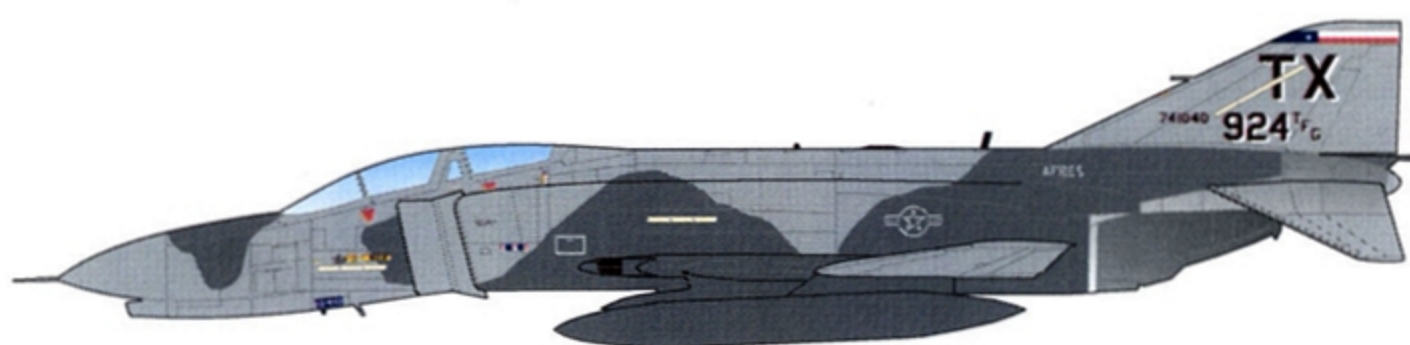

Fighters of Austin

704 TFS, Bergstrom AFB

1/48 SCALE

DECALS PRINTED BY

OPTION 1: F-4E 74-1040

704 TFS, 1989

74-1040 WAS ONE OF THE F-4E PHANTOMS OF THE 704 TFS PAINTED IN THIS SCHEME FOR THE GUNSMOKE '89 COMPETITION AT NELLIS. NOTE THAT THE AIRCRAFT IS EQUIPPED WITH TISEO AND AN/ARN-101 ANTENNA ON THE SPINE.