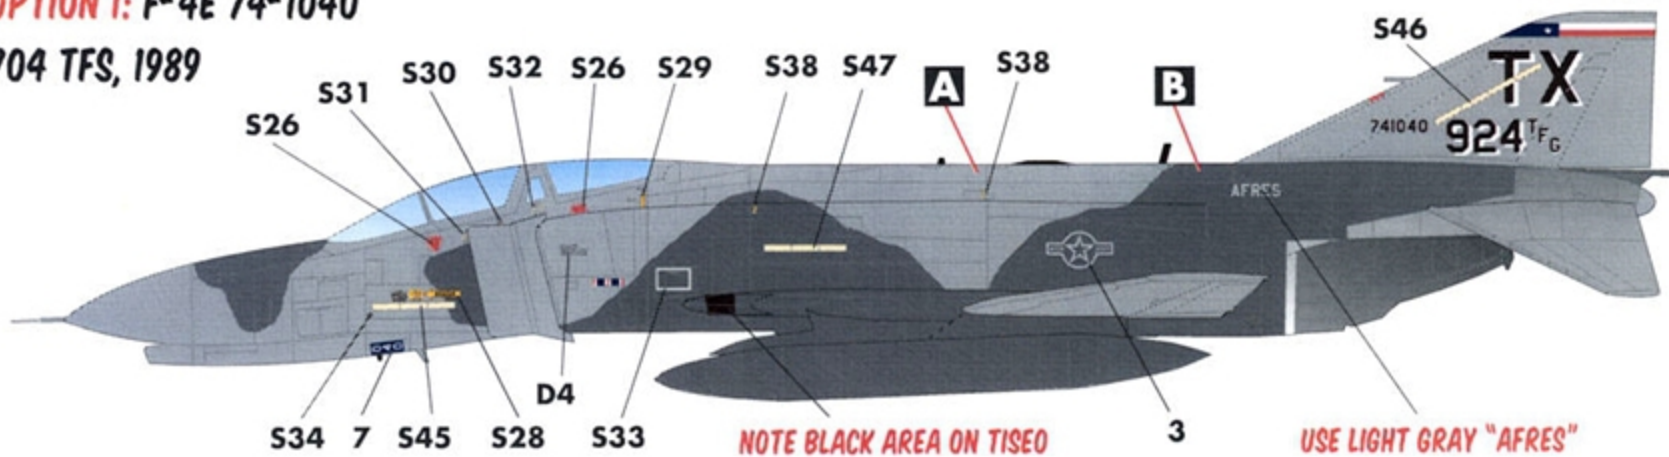

Fighters of Austin

704 TFS, Bergstrom AFB

1/48 SCALE

DECALS PRINTED BY

OPTION 1: F-4E 74-1040

704 TFS, 1989

74-1040 WAS ONE OF THE F-4E PHANTOMS OF THE 704 TFS PAINTED IN THIS SCHEME FOR THE GUNSMOKE '89 COMPETITION AT NELLIS. NOTE THAT THE AIRCRAFT IS EQUIPPED WITH TISEO AND AN/ARN-101 ANTENNA ON THE SPINE.