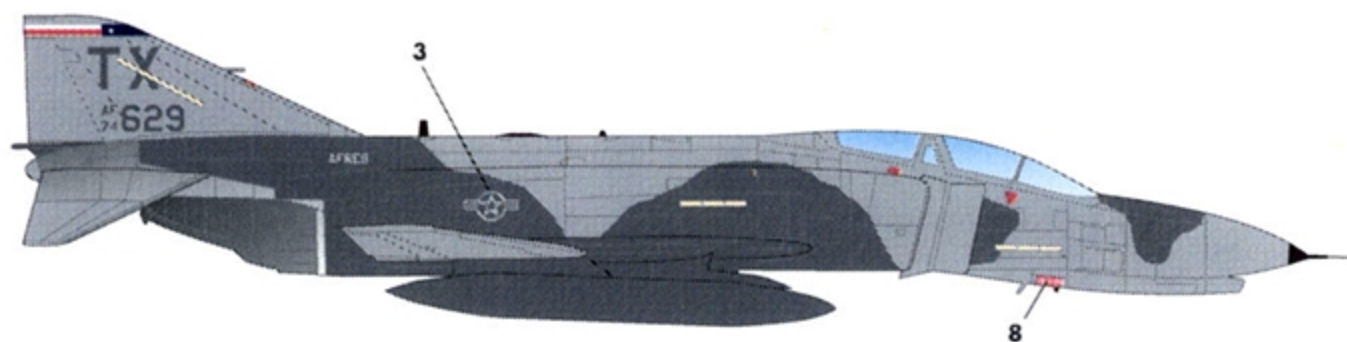

OPTION 2: F-4E 72-0135

704 TFS, 1990

UNLIKE OPTION 1, NO BLACK AREA HERE

USE LIGHT GRAY "AFRES"

MAINTENANCE STENCILLING IS IDENTICAL TO THAT OF OPTION 1. LIKE MOST OF THE UNITS F-4E'S, THIS AIRCRAFT IS ALSO EQUIPPED WITH TISEO AND AN/ARN-101.

OPTION 3: F-4E 74-0629

704 TFS, 1990

UNLIKE OPTION 1, NO BLACK AREA HERE

USE LIGHT GRAY "AFRES"

MAINTENANCE STENCILLING IS IDENTICAL TO THAT OF OPTION 1. LIKE MOST OF THE UNITS F-4E'S, THIS AIRCRAFT IS ALSO EQUIPPED WITH TISEO AND AN/ARN-101.

OPTION 5: F-4D 66-7740

704 TFS, 1986

NOTE: LOCATION OF FORMATION STRIP LIGHT IS NOT THE SAME ON F-4D AND F-4E

NOTE
AN/ALR-69(V)-2

MAINTENANCE STENCILLING IS IDENTICAL TO THAT OF OPTION 4.
NOTE THAT THE AIRCRAFT IS EQUIPPED WITH AN/ALR-69(V)-2 RHAW SYSTEM.