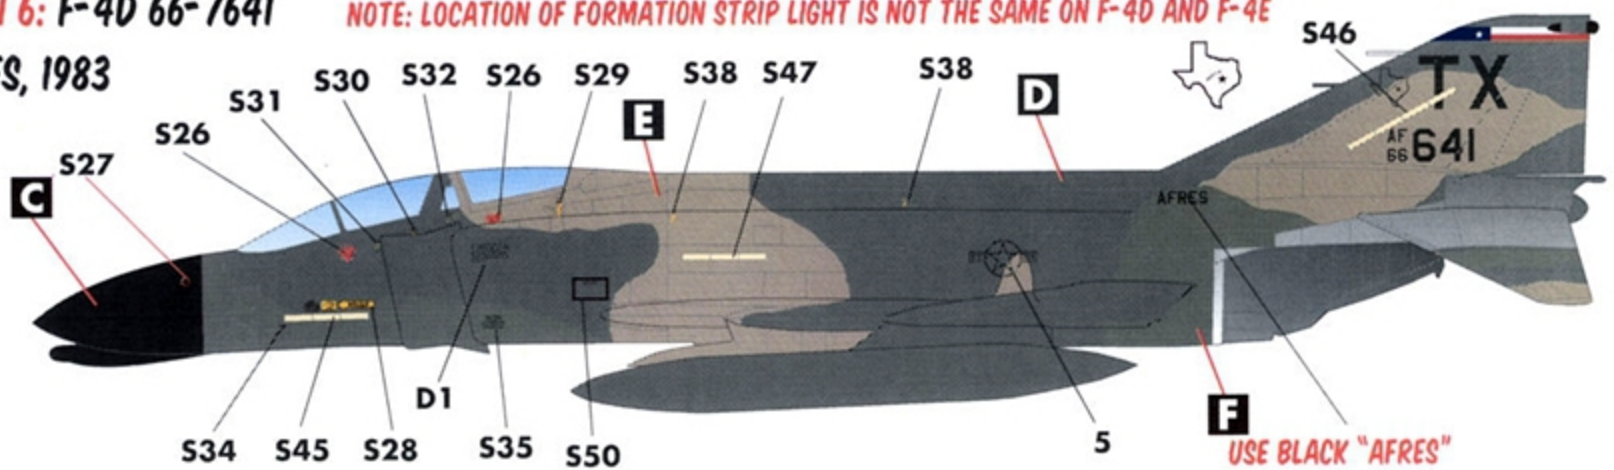

Fighters of Austin

704 TFS, Bergstrom AFB

1/48 SCALE

DECALS PRINTED BY

OPTION 1: F-4E 74-1040

704 TFS, 1989

74-1040 WAS ONE OF THE F-4E PHANTOMS OF THE 704 TFS PAINTED IN THIS SCHEME FOR THE GUNSMOKE '89 COMPETITION AT NELLIS. NOTE THAT THE AIRCRAFT IS EQUIPPED WITH TISEO AND AN/ARN-101 ANTENNA ON THE SPINE.

OPTION 7: F-16A BLOCK 15 83-1078

704 TFS, 1991

OPTION 4: F-4D 66-7768

NOTE: LOCATION OF FORMATION STRIP LIGHT IS NOT THE SAME ON F-4D AND F-4E

704 TFS, 1986

NOTE
AN/ALR-69(V)-2

NOTE THAT THE AIRCRAFT IS EQUIPPED WITH AN/ALR-69(V)-2 RHAW SYSTEM.

OPTION 6: F-4D 66-7641

NOTE: LOCATION OF FORMATION STRIP LIGHT IS NOT THE SAME ON F-4D AND F-4E

704 TFS, 1983

USE BLACK "AFRES"

OPTION 2: F-4E 72-0135

704 TFS, 1990

UNLIKE OPTION 1, NO BLACK AREA HERE

USE LIGHT GRAY "AFRES"