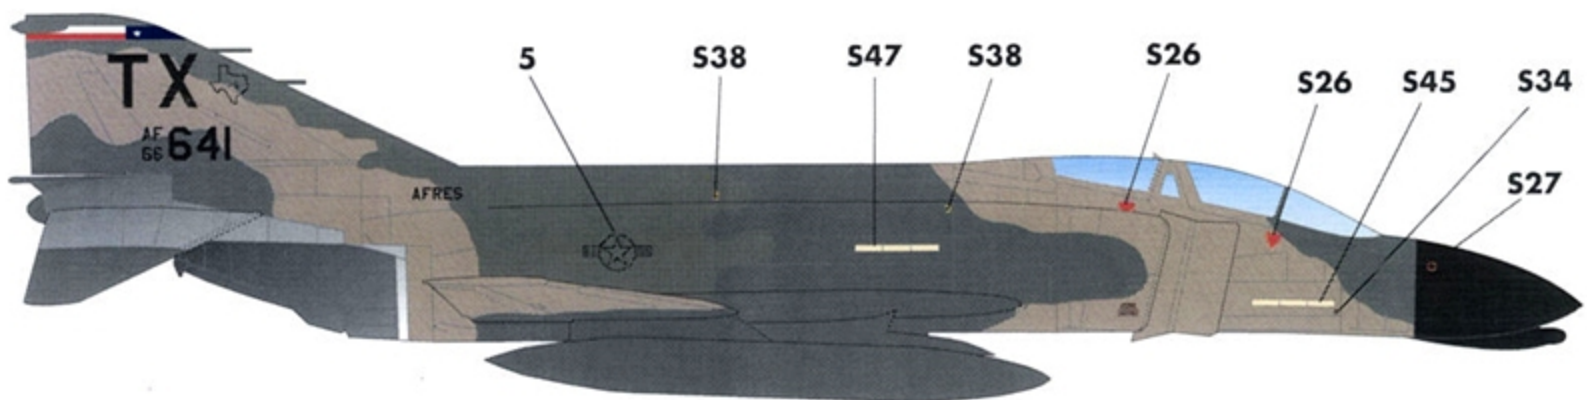

Fighters of Austin

704 TFS, Bergstrom AFB

1/48 SCALE

DECALS PRINTED BY

OPTION 1: F-4E 74-1040

704 TFS, 1989

74-1040 WAS ONE OF THE F-4E PHANTOMS OF THE 704 TFS PAINTED IN THIS SCHEME FOR THE GUNSMOKE '89 COMPETITION AT NELLIS. NOTE THAT THE AIRCRAFT IS EQUIPPED WITH TISEO AND AN/ARN-101 ANTENNA ON THE SPINE.

OPTION 7: F-16A BLOCK 15 83-1078

704 TFS, 1991

OPTION 4: F-4D 66-7768

NOTE: LOCATION OF FORMATION STRIP LIGHT IS NOT THE SAME ON F-4D AND F-4E

704 TFS, 1986

NOTE
AN/ALR-69(V)-2

NOTE THAT THE AIRCRAFT IS EQUIPPED WITH AN/ALR-69(V)-2 RHAW SYSTEM.

OPTION 6: F-4D 66-7641

NOTE: LOCATION OF FORMATION STRIP LIGHT IS NOT THE SAME ON F-4D AND F-4E

704 TFS, 1983

USE BLACK "AFRES"

OPTION 2: F-4E 72-0135

704 TFS, 1990

UNLIKE OPTION 1, NO BLACK AREA HERE

USE LIGHT GRAY "AFRES"