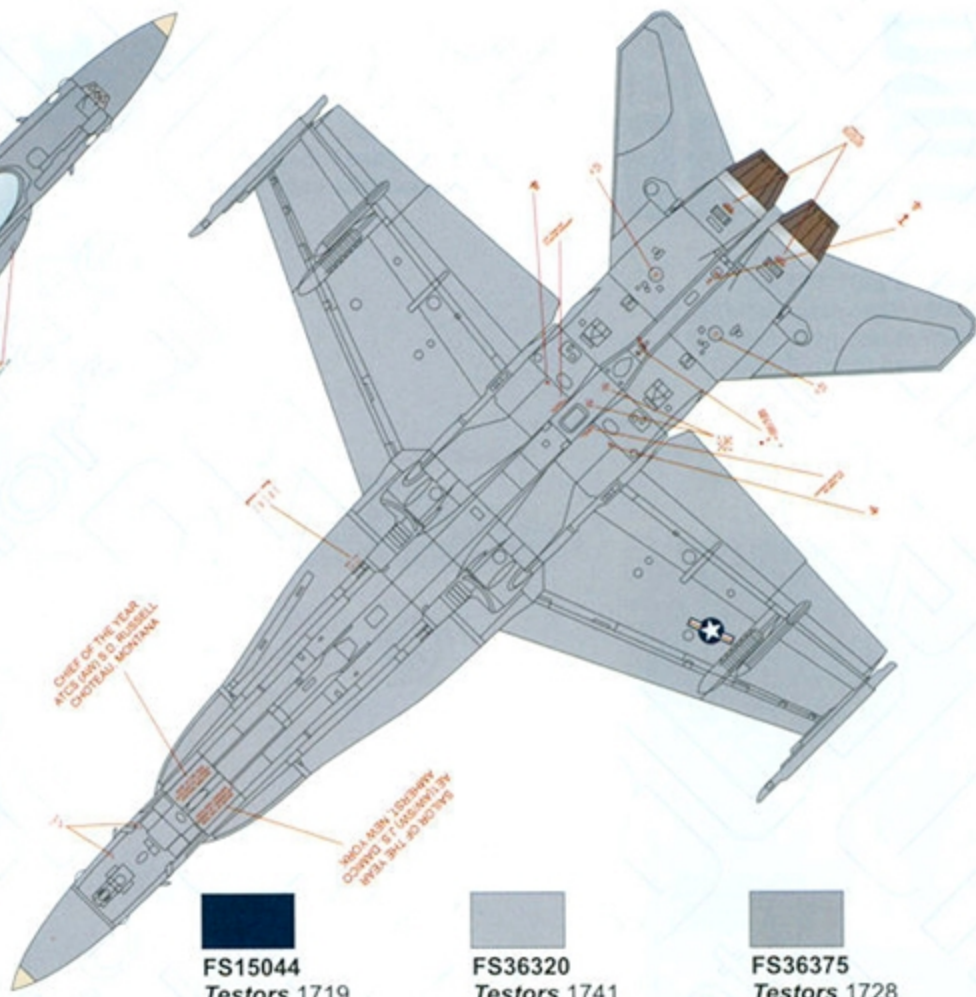

FS31136
Testors 1705
Humbrol HU60
Gunze Sangyo H327
Xtracolor X107
Xtracrylics N/A

FS33613
Testors 1709
Humbrol HU148
Gunze Sangyo H318
Xtracolor X107
Xtracrylics N/A

FS15044
Testors 1719
Humbrol HU189
Gunze Sangyo H326
Xtracolor X122
Xtracrylics N/A

FS36320
Testors 1741
Humbrol HU128
Gunze Sangyo H307
Xtracolor X135
Xtracrylics XA1135

FS36375
Testors 1728
Humbrol HU127
Gunze Sangyo H308
Xtracolor X136
Xtracrylics XA1136