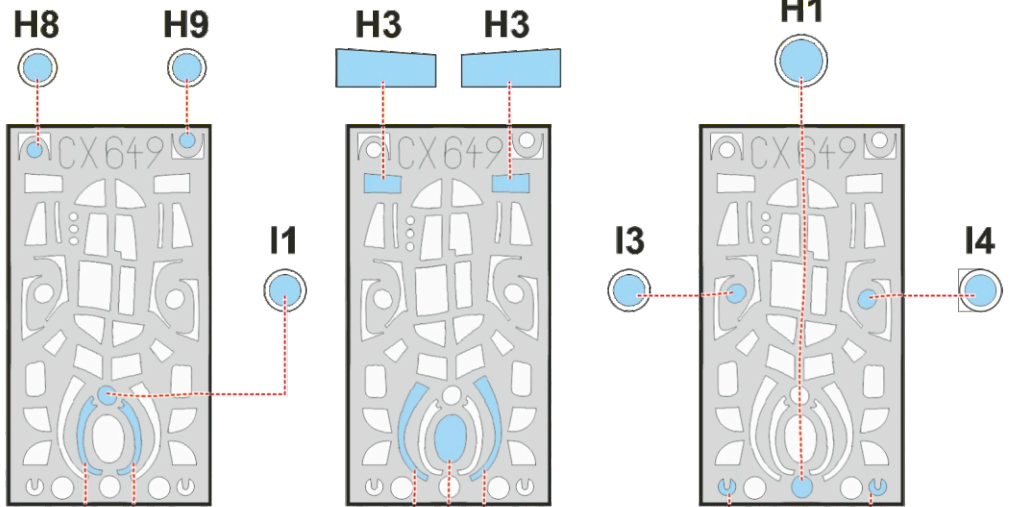

Mosquito PR.XVI

CX 649

for kit **AIRFIX**

scale **1/72**

LIQUID MASK