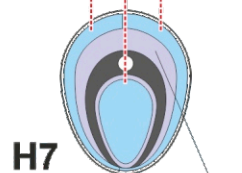

Mosquito PR.XVI

CX 649

for kit **AIRFIX**

scale **1/72**

LIQUID MASK