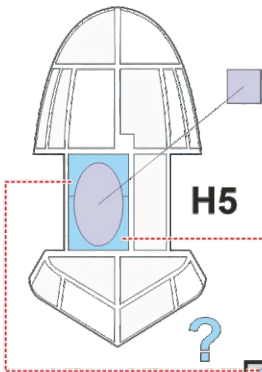

Mosquito PR.XVI

CX 649

for kit **AIRFIX**

scale **1/72**

LIQUID MASK