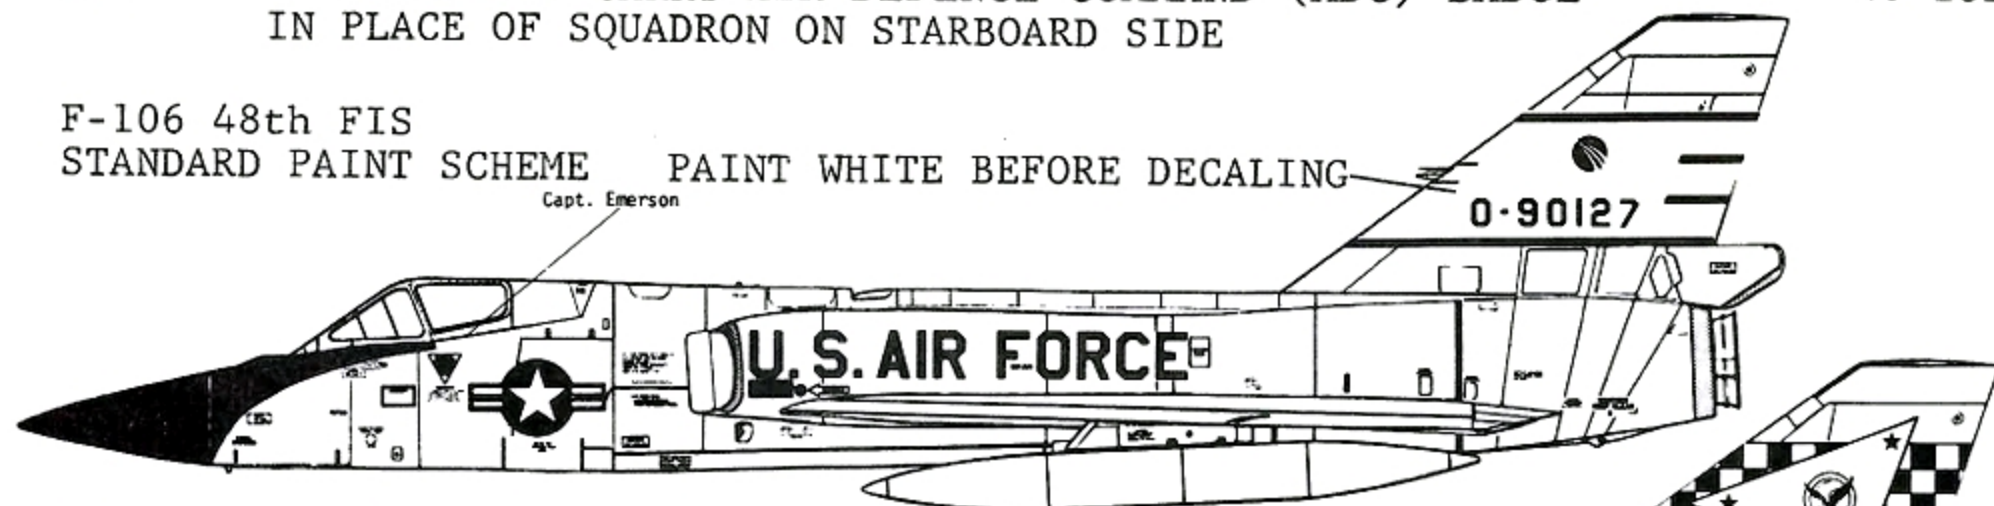

NOTE: ALL AIRCRAFT CARRY AIR DEFENCE COMMAND (ADC) BADGE
IN PLACE OF SQUADRON ON STARBOARD SIDE

48-182

F-106 48th FIS

STANDARD PAINT SCHEME PAINT WHITE BEFORE DECALING

Capt. Emerson

F-106A 27th FIS

STANDARD PAINT SCHEME

ALTERNATE VERSION:

F-106B 27th FIS

STANDARD PAINT SCHEME

PAINT BLACK, YELLOW, BLACK

THE F-106B IS NOT PRESENTLY AVAILABLE
ALTERATIONS IN THE COCKPIT ARE REQUIRED
TO CONVERT THE F-106A TO THE F-106B