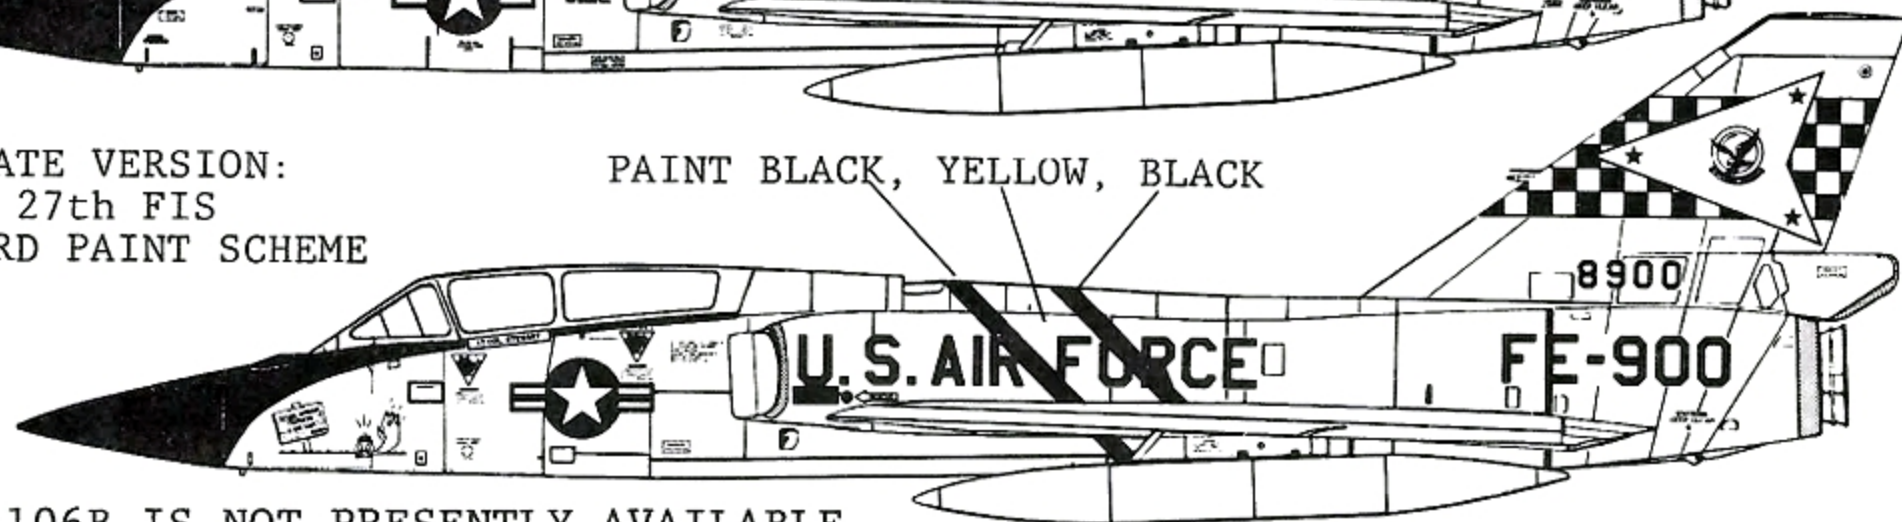

NOTE: ALL AIRCRAFT CARRY AIR DEFENCE COMMAND (ADC) BADGE
IN PLACE OF SQUADRON ON STARBOARD SIDE

48-182

F-106 48th FIS

STANDARD PAINT SCHEME PAINT WHITE BEFORE DECALING

Capt. Emerson

F-106A 27th FIS

STANDARD PAINT SCHEME

ALTERNATE VERSION:

F-106B 27th FIS

STANDARD PAINT SCHEME

PAINT BLACK, YELLOW, BLACK

THE F-106B IS NOT PRESENTLY AVAILABLE
ALTERATIONS IN THE COCKPIT ARE REQUIRED
TO CONVERT THE F-106A TO THE F-106B