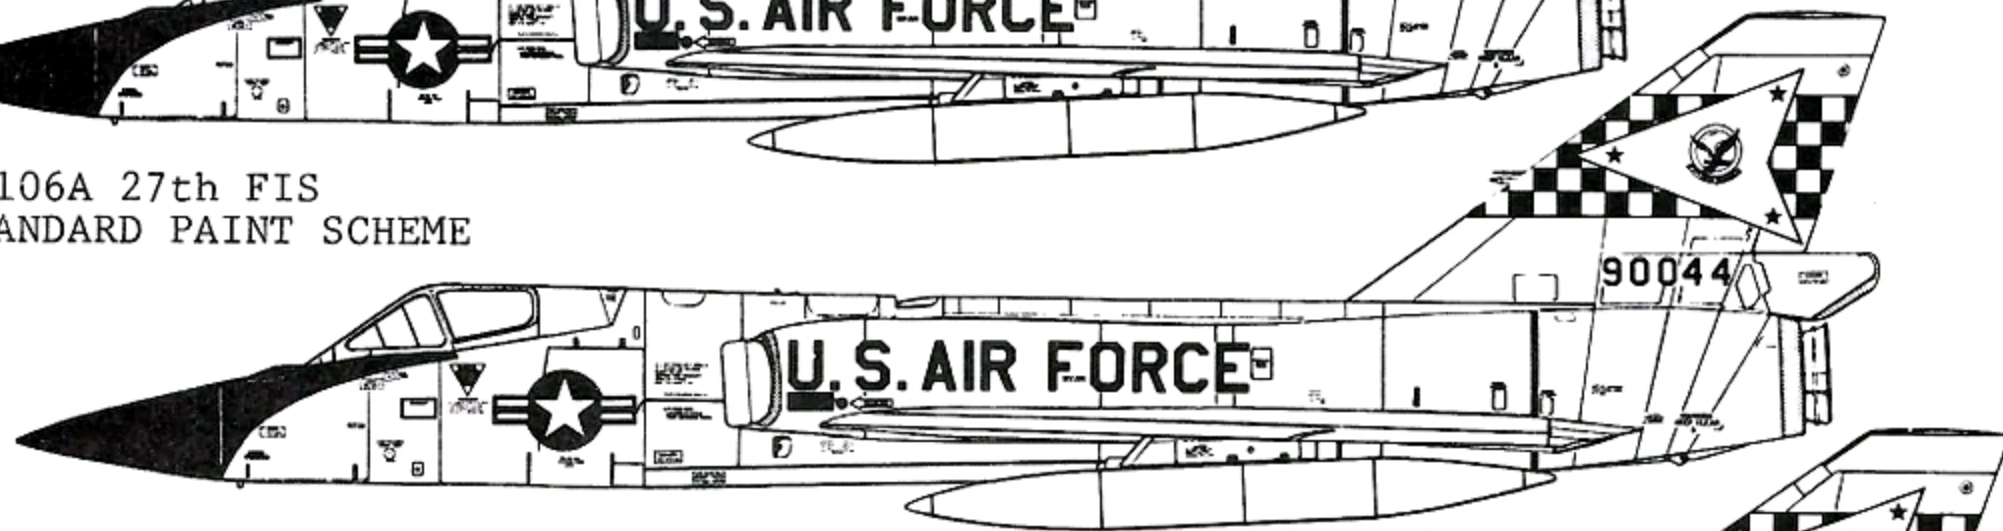

NOTE: ALL AIRCRAFT CARRY AIR DEFENCE COMMAND (ADC) BADGE
IN PLACE OF SQUADRON ON STARBOARD SIDE

48-182

F-106 48th FIS

STANDARD PAINT SCHEME PAINT WHITE BEFORE DECALING

Capt. Emerson

F-106A 27th FIS

STANDARD PAINT SCHEME

ALTERNATE VERSION:

F-106B 27th FIS

STANDARD PAINT SCHEME

PAINT BLACK, YELLOW, BLACK

THE F-106B IS NOT PRESENTLY AVAILABLE
ALTERATIONS IN THE COCKPIT ARE REQUIRED
TO CONVERT THE F-106A TO THE F-106B