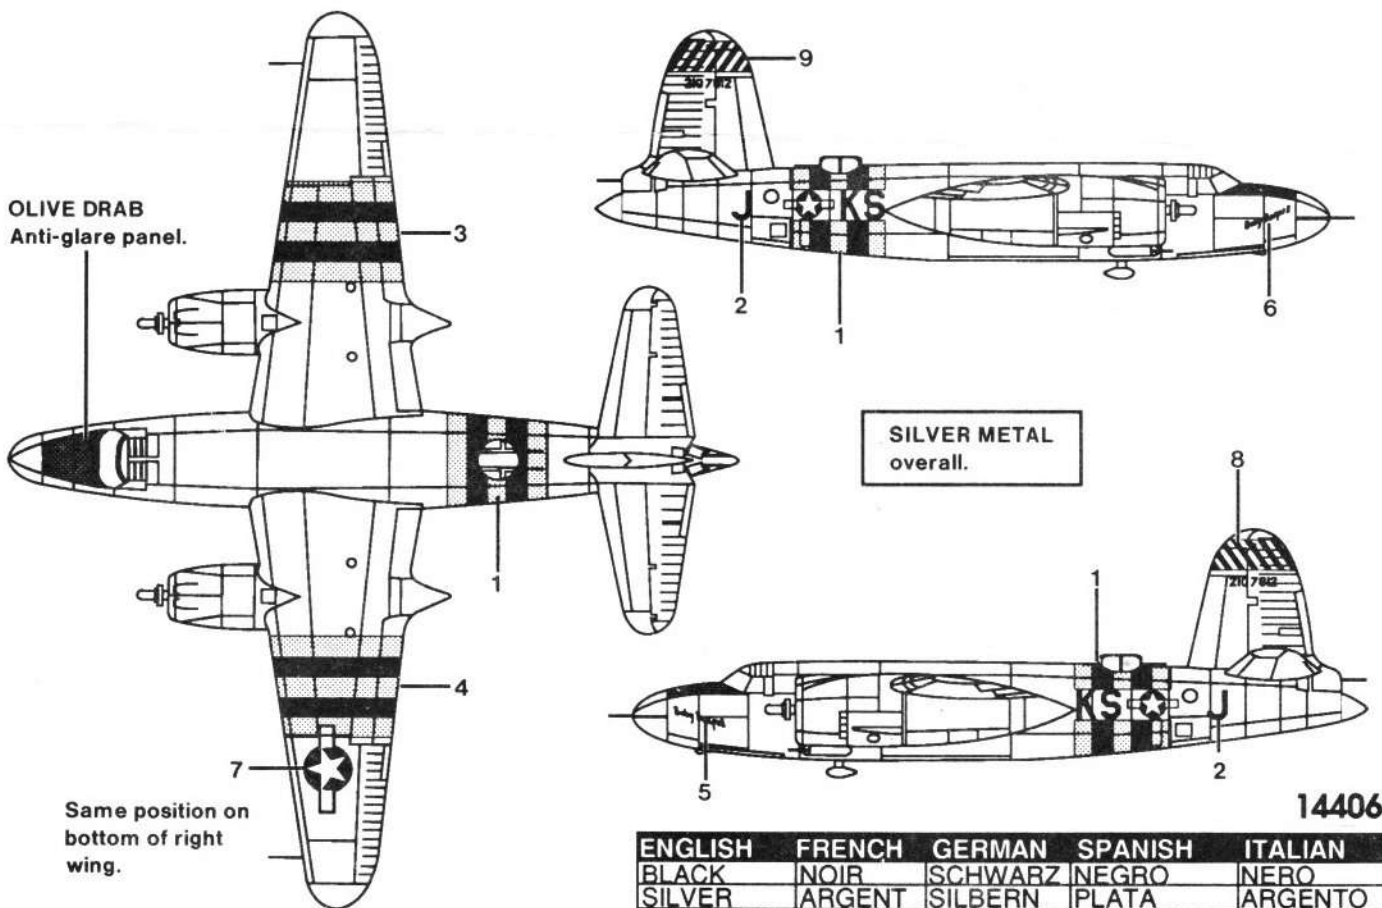

MARTIN B-26B MARAUDER

Same position on bottom of right wing.

14406

ENGLISH	FRENCH	GERMAN	SPANISH	ITALIAN
BLACK	NOIR	SCHWARZ	NEGRO	NERO
SILVER	ARGENT	SILBERN	PLATA	ARGENTO
GUNMETAL	METALLIC	METALLIC	METALICO	METALLICO
YELLOW	JAUNE	GELB	AMARILLO	GIALLO
GREEN	VERT	GRUN	VERDE	VERDE

Copyright 1998, Minicraft Models, Inc.

Cement Parts
Coller
Kleben
Pegar
Incollare
Colar
Kleven

Do Not Cement Parts
Ne Pas Coller
Nicht Kleben
No Pegar
Non Incollare
Não Colar
Niet Kleven

Optional Parts
Choix
Auswahlmoglichkeit
Eleccion
Scelta
Opcao
Keuze

Repeat Operation
Répéter l'opération
Wiederholen
Repètr la operación
Repeter
Repitr a Opração
Herhalen

MINICRAFT
MODEL KITS