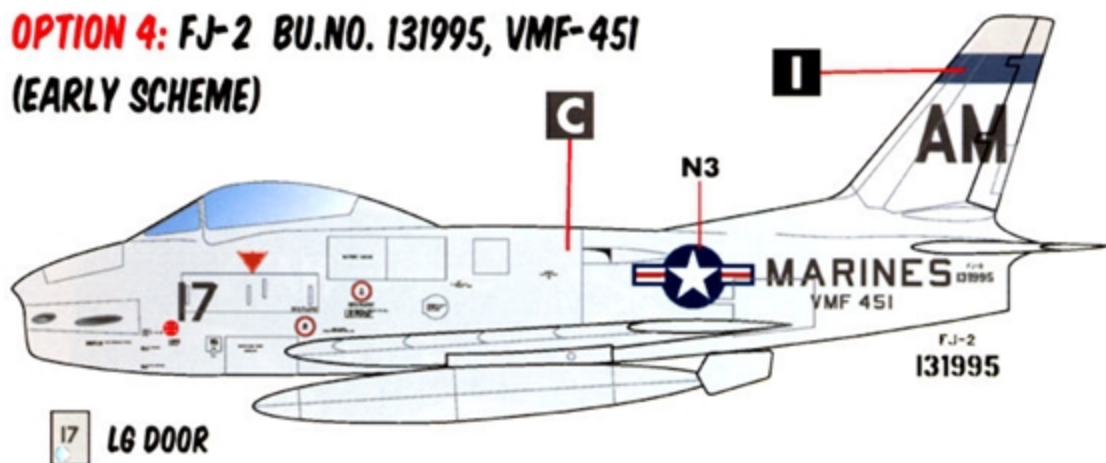

**OPTION 4: FJ-2 BU.NO. 131995, VMF-451
(EARLY SCHEME)**