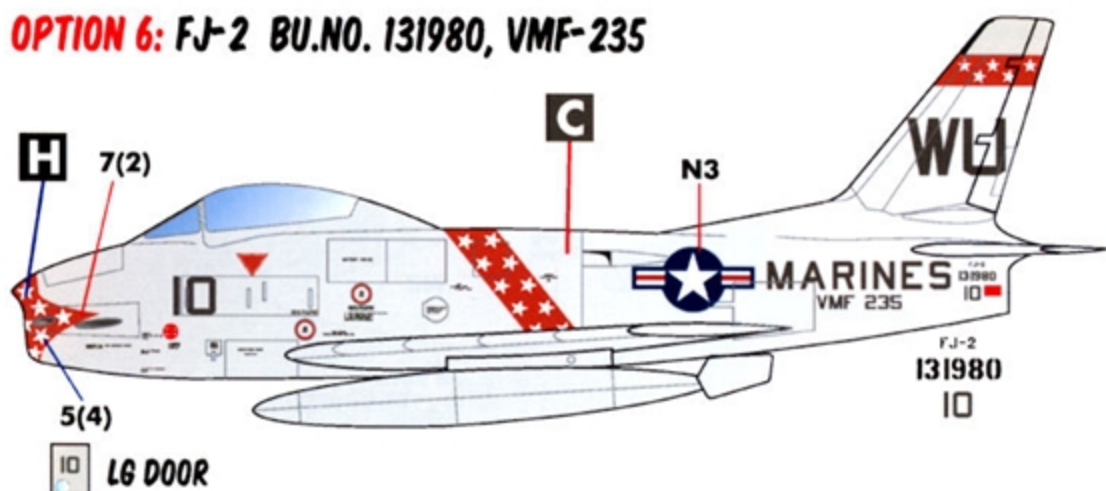

OPTION 6: FJ-2 BU.NO. 131980, VMF-235

CONSULT REFERENCE PHOTOGRAPHS FOR THE STAR ARRANGEMENT ON THE NOSE.
YOU CAN ALSO USE THE SPARE INDIVIDUAL STARS PROVIDED ON THE SHEET.