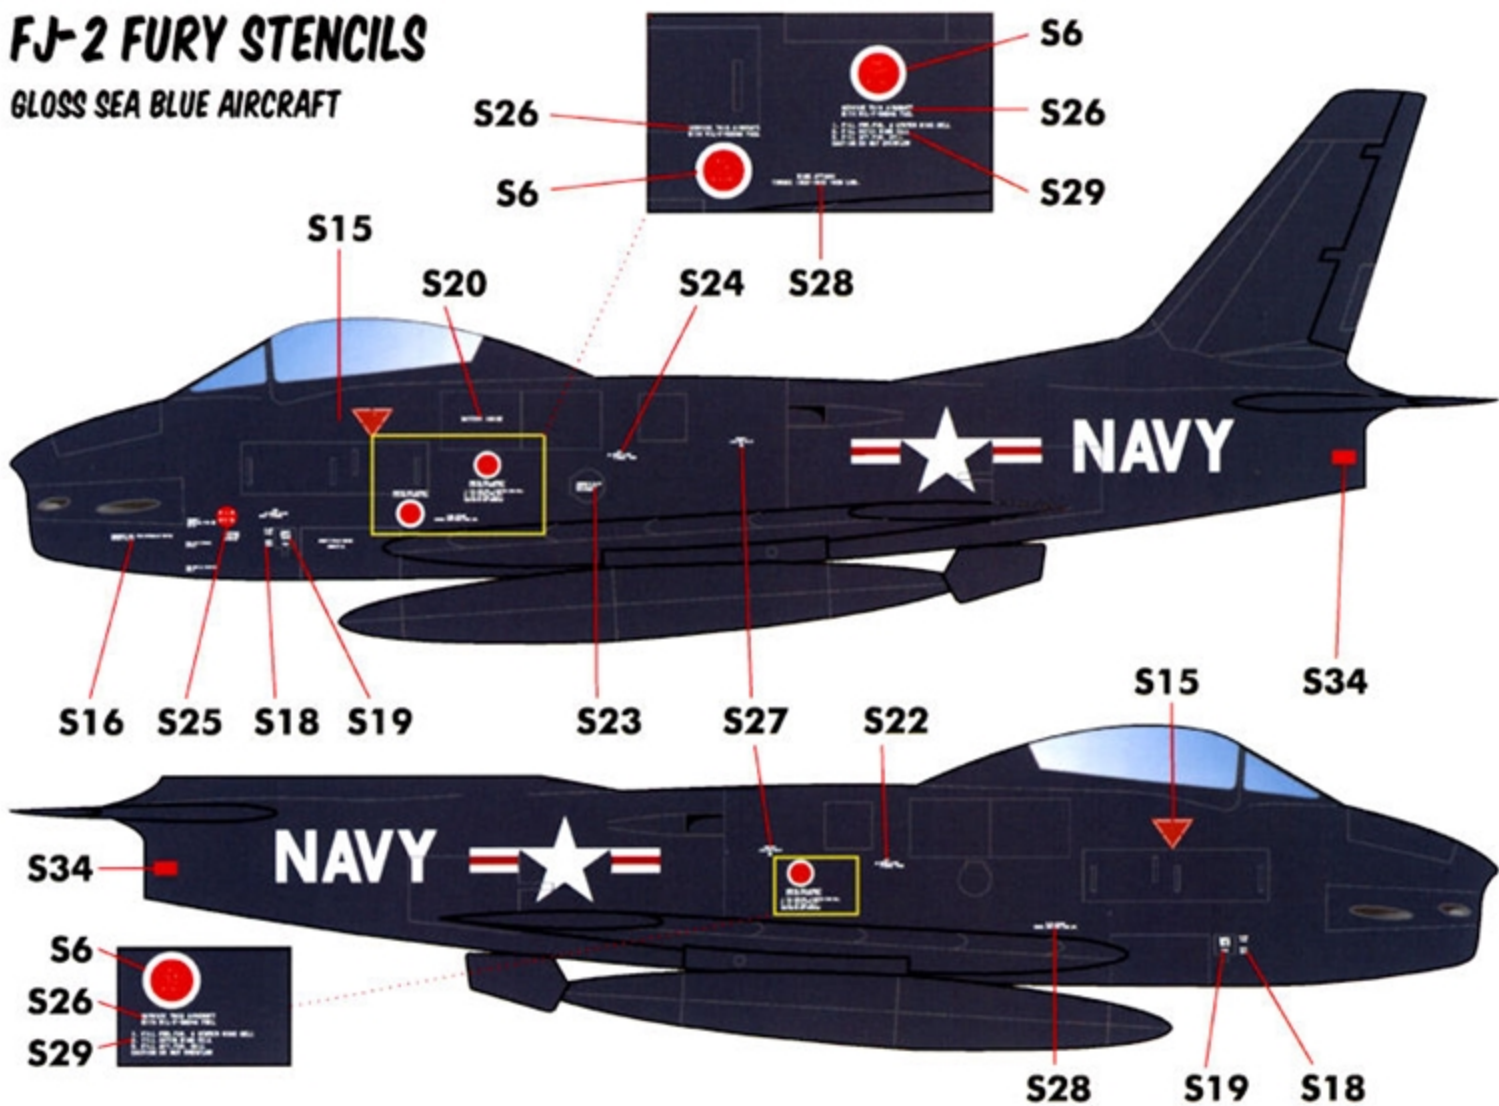

FJ-2 FURY STENCILS

GLOSS SEA BLUE AIRCRAFT