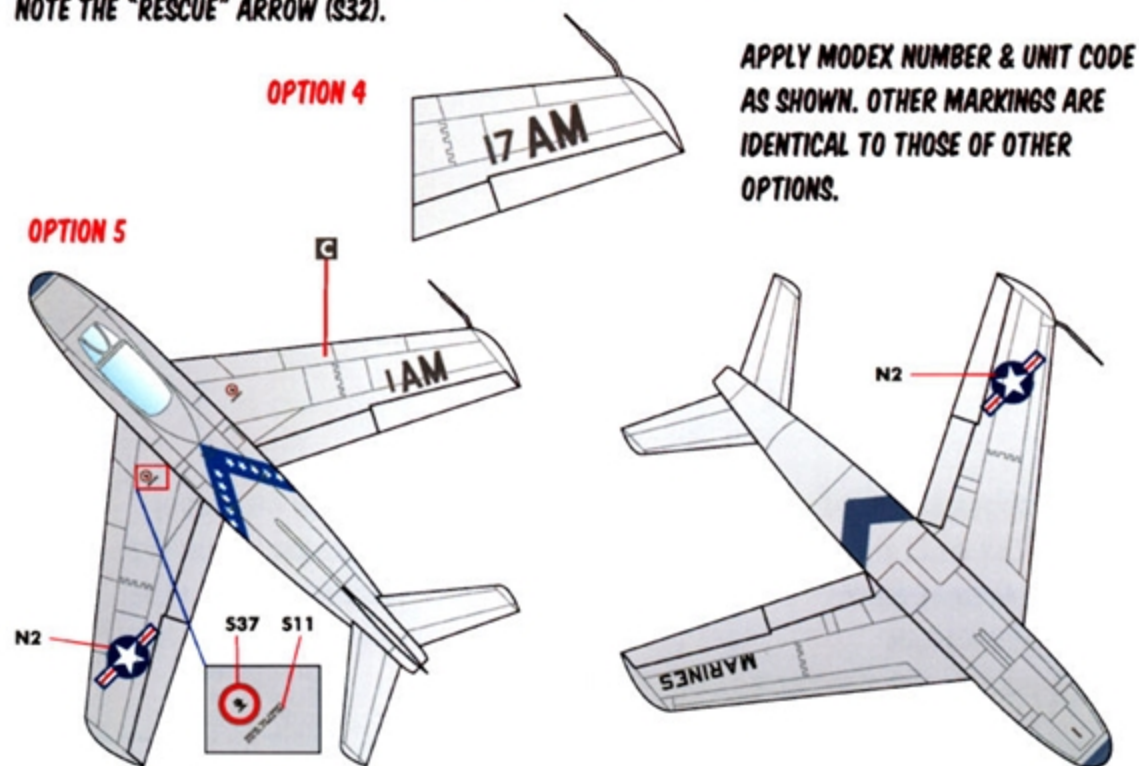

THIS FJ-2 WAS ATTACHED TO THE NAVAL RESERVE UNIT AT NAS COLUMBUS, OH. RESERVE FJ-2'S WERE AMONG THE LAST OPERATIONAL EXAMPLES OF THE TYPE, AND WORE TWO MAIN SCHEMES: IN THIS DECAL SHEET, WE PROVIDE MARKINGS FOR THE WHITE/ORANGE SCHEME.

OUR OTHER FJ-2 SHEET (CD48171) PROVIDES MARKINGS FOR THE GRAY/WHITE SCHEME.

NOTE INSIGNIA RED INTAKE LIPS AND ALUMINUM LEADING EDGES.
STENCILLING IS MOSTLY IDENTICAL TO THAT OF NATURAL METAL JETS.
NOTE THE "RESCUE" ARROW (S32).