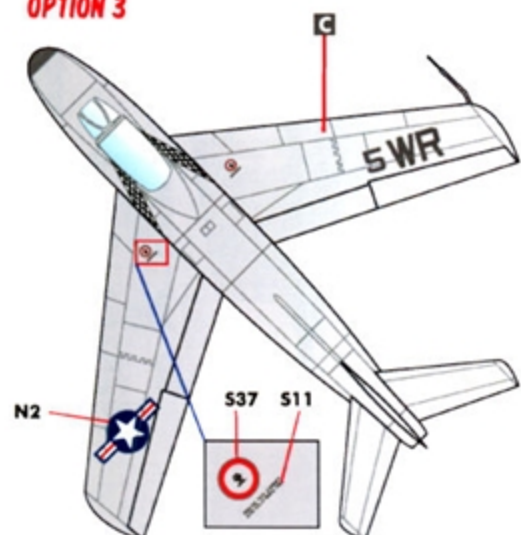

## PART 2

**SEVEN MARKING OPTIONS  
FOR EARLY US NAVY / MARINE CORPS JETS  
DESIGNED FOR THE KITTY HAWK KIT**

# 1/48 SCALE

**DECALS PRINTED BY**

**OPTION 1**

**OPTION 2**

**OPTION 3**

**OPTION 1: XFJ-2 BU.NO. 133754**

**4** LG DOOR

133754 WAS BASICALLY A NAVALIZED F-86E. WHILE WE PROVIDE MARKINGS FOR THIS HISTORICALLY IMPORTANT AIRFRAME, AN F-86E KIT WOULD BE A BETTER STARTING POINT TO BUILD THIS AIRCRAFT. USE WHITE "X" PROVIDED ON THE SHEET.

**OPTION 2: XFJ-2B BU.NO. 133756**

**6** LG DOOR

ONCE AGAIN, THIS WAS BASICALLY AN F-86E WITHOUT WING FENCES AND WITH FOUR 20MM GUNS INSTEAD OF THE USUAL SIX 0.50 CAL GUNS OF THE SABRE.

**OPTION 3: FJ-2 BU.NO. 132057, VMF-312**