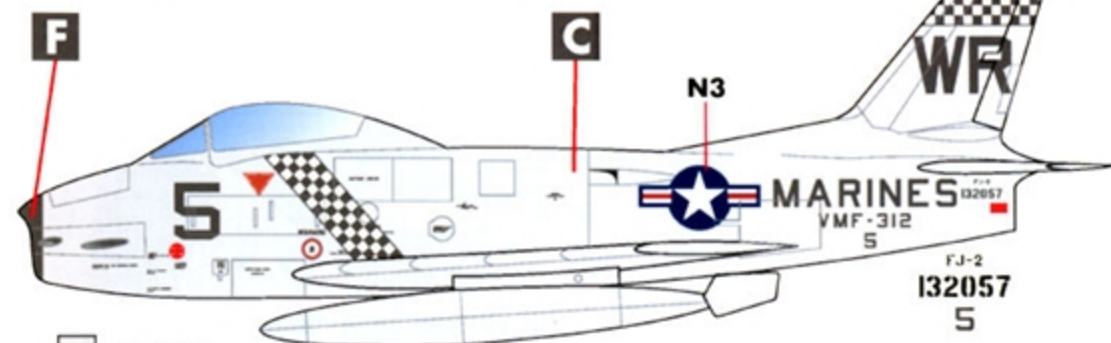

## PART 2

**SEVEN MARKING OPTIONS  
FOR EARLY US NAVY / MARINE CORPS JETS  
DESIGNED FOR THE KITTY HAWK KIT**

# 1/48 SCALE

**DECALS PRINTED BY**

**OPTION 1**

**OPTION 2**

**OPTION 3**

**OPTION 1: XFJ-2 BU.NO. 133754**

**4** LG DOOR

133754 WAS BASICALLY A NAVALIZED F-86E. WHILE WE PROVIDE MARKINGS FOR THIS HISTORICALLY IMPORTANT AIRFRAME, AN F-86E KIT WOULD BE A BETTER STARTING POINT TO BUILD THIS AIRCRAFT. USE WHITE "X" PROVIDED ON THE SHEET.

**OPTION 2: XFJ-2B BU.NO. 133756**

**6** LG DOOR

ONCE AGAIN, THIS WAS BASICALLY AN F-86E WITHOUT WING FENCES AND WITH FOUR 20MM GUNS INSTEAD OF THE USUAL SIX 0.50 CAL GUNS OF THE SABRE.

**OPTION 3: FJ-2 BU.NO. 132057, VMF-312**