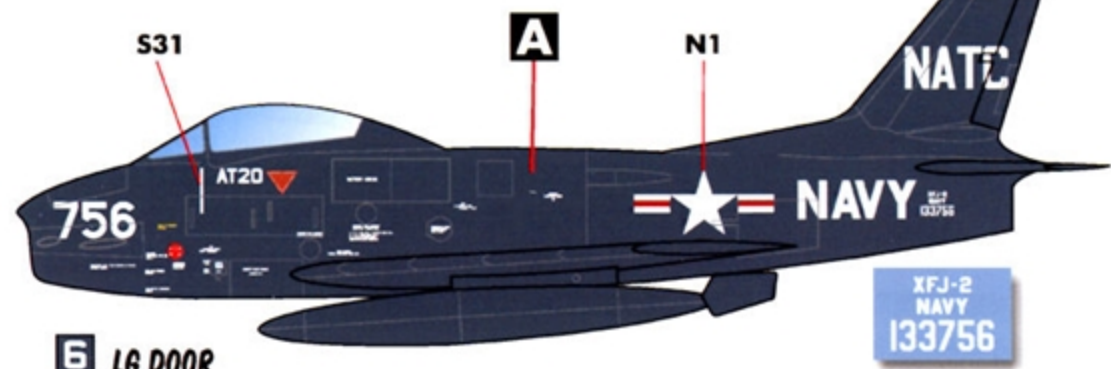

## PART 2

**SEVEN MARKING OPTIONS  
FOR EARLY US NAVY / MARINE CORPS JETS  
DESIGNED FOR THE KITTY HAWK KIT**

# 1/48 SCALE

**DECALS PRINTED BY**

**OPTION 1**

**OPTION 2**

**OPTION 3**

**OPTION 1: XFJ-2 BU.NO. 133754**

**4** LG DOOR

133754 WAS BASICALLY A NAVALIZED F-86E. WHILE WE PROVIDE MARKINGS FOR THIS HISTORICALLY IMPORTANT AIRFRAME, AN F-86E KIT WOULD BE A BETTER STARTING POINT TO BUILD THIS AIRCRAFT. USE WHITE "X" PROVIDED ON THE SHEET.

**OPTION 2: XFJ-2B BU.NO. 133756**

**6** LG DOOR

ONCE AGAIN, THIS WAS BASICALLY AN F-86E WITHOUT WING FENCES AND WITH FOUR 20MM GUNS INSTEAD OF THE USUAL SIX 0.50 CAL GUNS OF THE SABRE.

**OPTION 3: FJ-2 BU.NO. 132057, VMF-312**