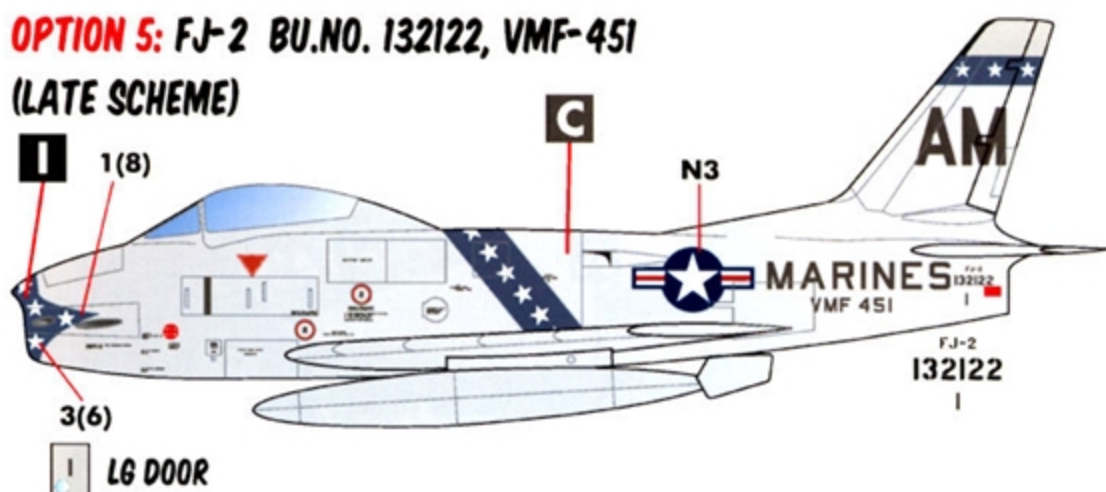

**OPTION 5: FJ-2 BU.NO. 132122, VMF-451
(LATE SCHEME)**

CONSULT REFERENCE PHOTOGRAPHS FOR THE STAR ARRANGEMENT ON THE NOSE.
YOU CAN ALSO USE THE SPARE INDIVIDUAL STARS PROVIDED ON THE SHEET.