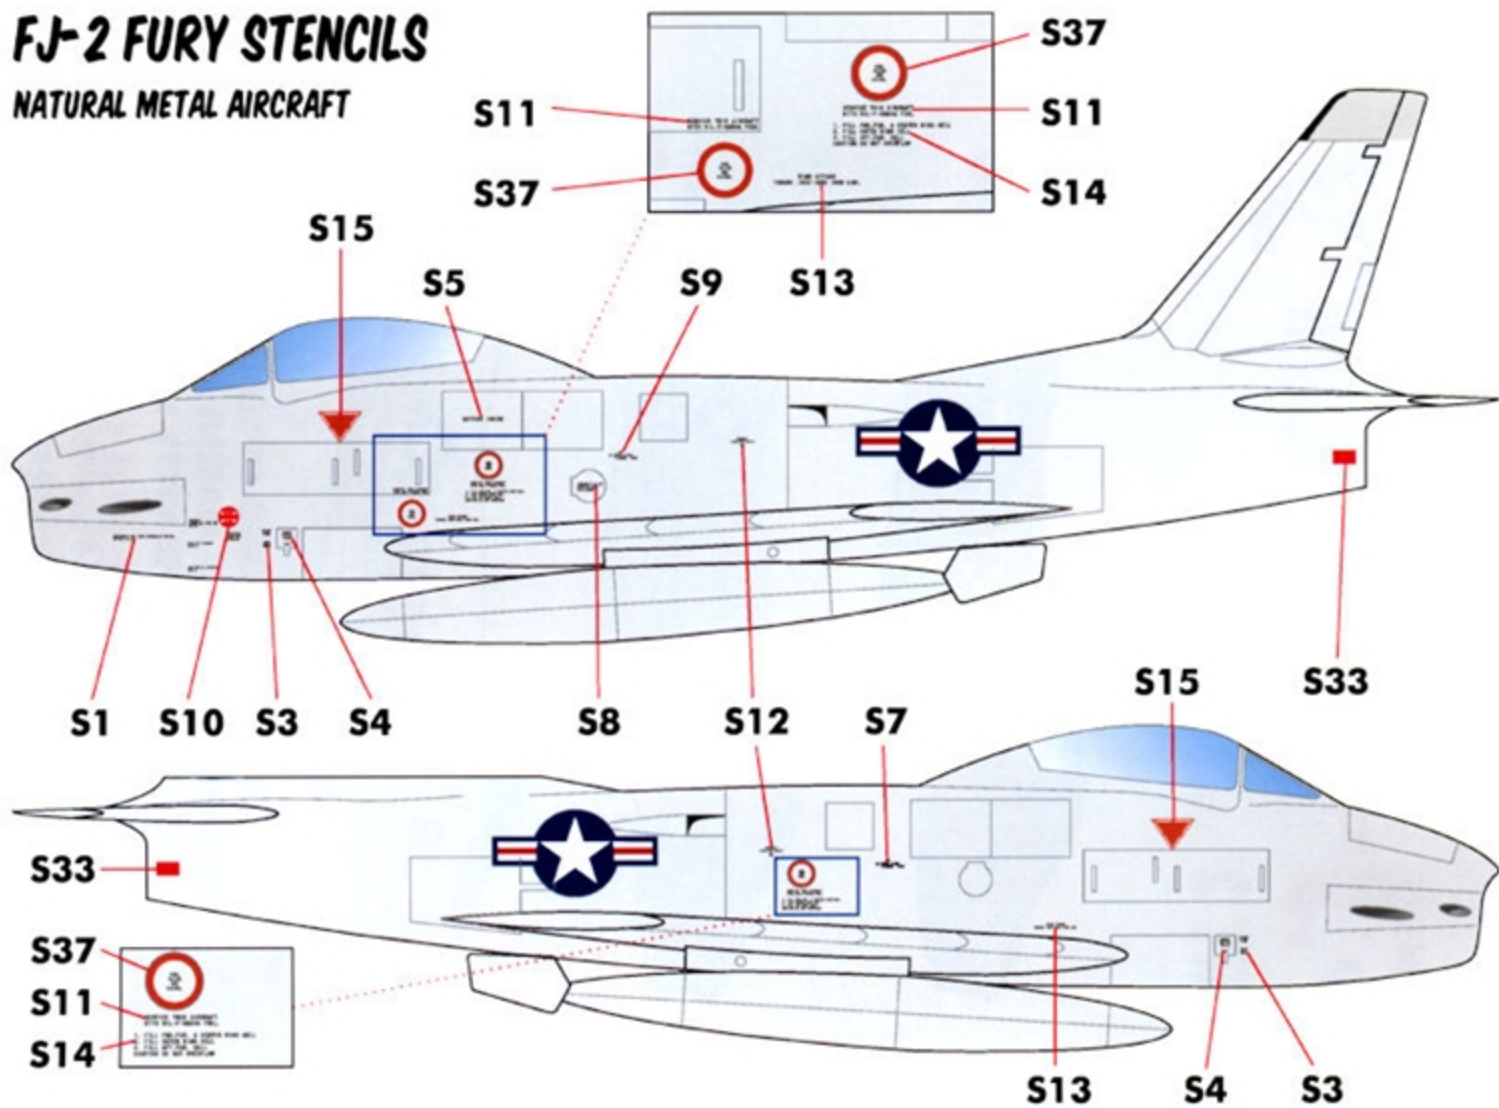

FJ-2 FURY STENCILS

NATURAL METAL AIRCRAFT