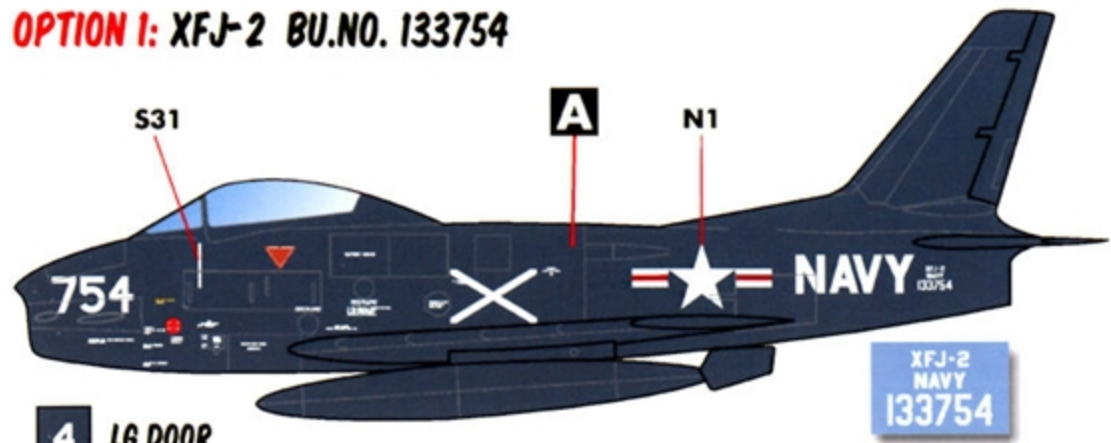

## PART 2

**SEVEN MARKING OPTIONS  
FOR EARLY US NAVY / MARINE CORPS JETS  
DESIGNED FOR THE KITTY HAWK KIT**

# 1/48 SCALE

**DECALS PRINTED BY**

**OPTION 1**

**OPTION 2**

**OPTION 3**

**OPTION 1: XFJ-2 BU.NO. 133754**

**4** LG DOOR

133754 WAS BASICALLY A NAVALIZED F-86E. WHILE WE PROVIDE MARKINGS FOR THIS HISTORICALLY IMPORTANT AIRFRAME, AN F-86E KIT WOULD BE A BETTER STARTING POINT TO BUILD THIS AIRCRAFT. USE WHITE "X" PROVIDED ON THE SHEET.

**OPTION 2: XFJ-2B BU.NO. 133756**

**6** LG DOOR

ONCE AGAIN, THIS WAS BASICALLY AN F-86E WITHOUT WING FENCES AND WITH FOUR 20MM GUNS INSTEAD OF THE USUAL SIX 0.50 CAL GUNS OF THE SABRE.

**OPTION 3: FJ-2 BU.NO. 132057, VMF-312**