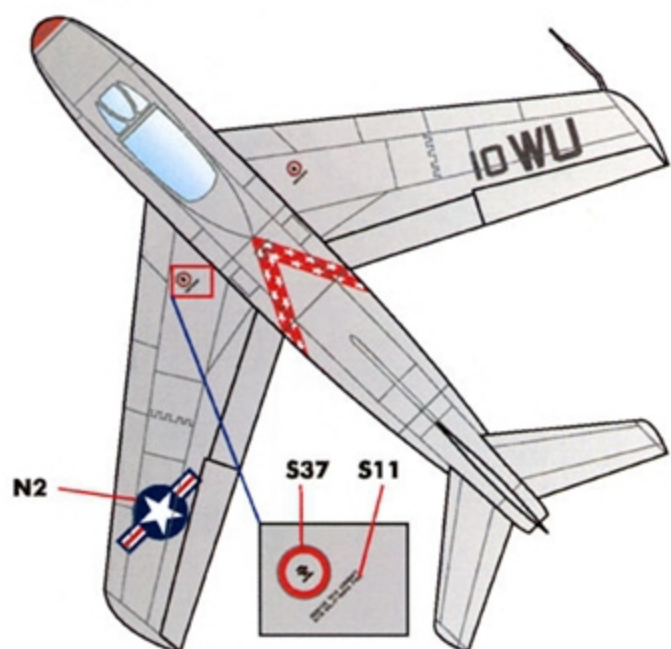

OPTION 6

OPTION 7

- **A** GLOSS SEA BLUE (FS15042)
- **B** FLAT GULL GRAY (FS36440)
- **C** NATURAL METAL
- **D** ALUMINUM
- **E** FLAT WHITE (FS37875)

- **F** FLAT BLACK (FS37038)
- **G** INT. ORANGE (FS12197)
- **H** INSIGNIA RED (FS11136)
- **I** BLUE (MATCH DECAL COLOR)