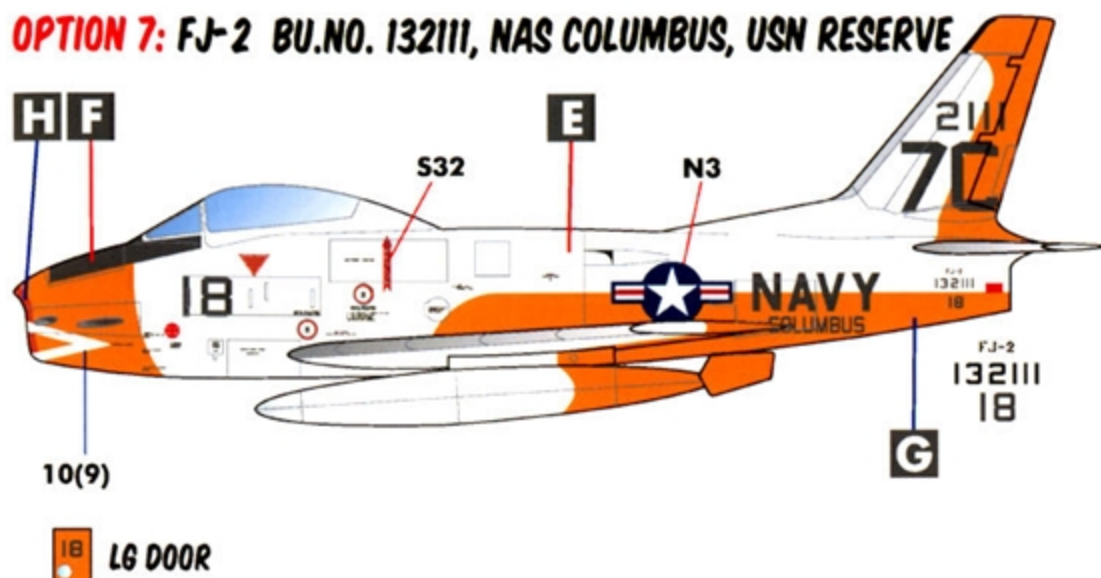

OPTION 7: FJ-2 BU.NO. 132111, NAS COLUMBUS, USN RESERVE