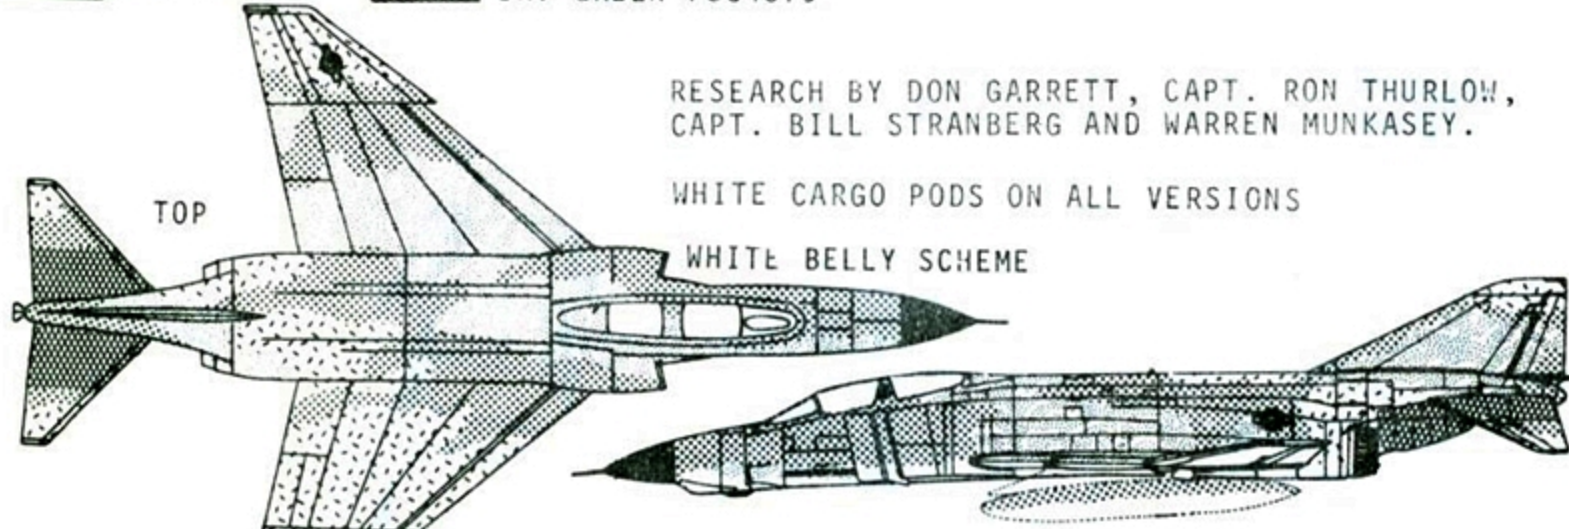

CAMOUFLAGE VIEWS ARE SHOWN ONLY FOR PAINTING PURPOSE
THEY ARE NOT NECESSARILY THE F-4 VERSION ON THIS SHEET.

- GRAY FS36622
- GREEN FS34102
- BURNT METAL
- TAN FS30219
- DK. GREEN FS34079

RESEARCH BY DON GARRETT, CAPT. RON THURLOW,
CAPT. BILL STRANBERG AND WARREN MUNKASEY.

WHITE CARGO PODS ON ALL VERSIONS

WHITE BELLY SCHEME

THIS IS AN AVERAGE REPRESENTATIVE OF MARKINGS
TO BE FOUND ON THESE AIRCRAFTS. SHOULD YOU WISH TO
FINISH YOUR MODEL WITH ALL OF THE FACTORY STENCILING
AND INCLUDING ACCESS DOOR MARKINGS YOU MUST BUY
48-76 WHITE STENCILING 48-67 BLACK STENCILING