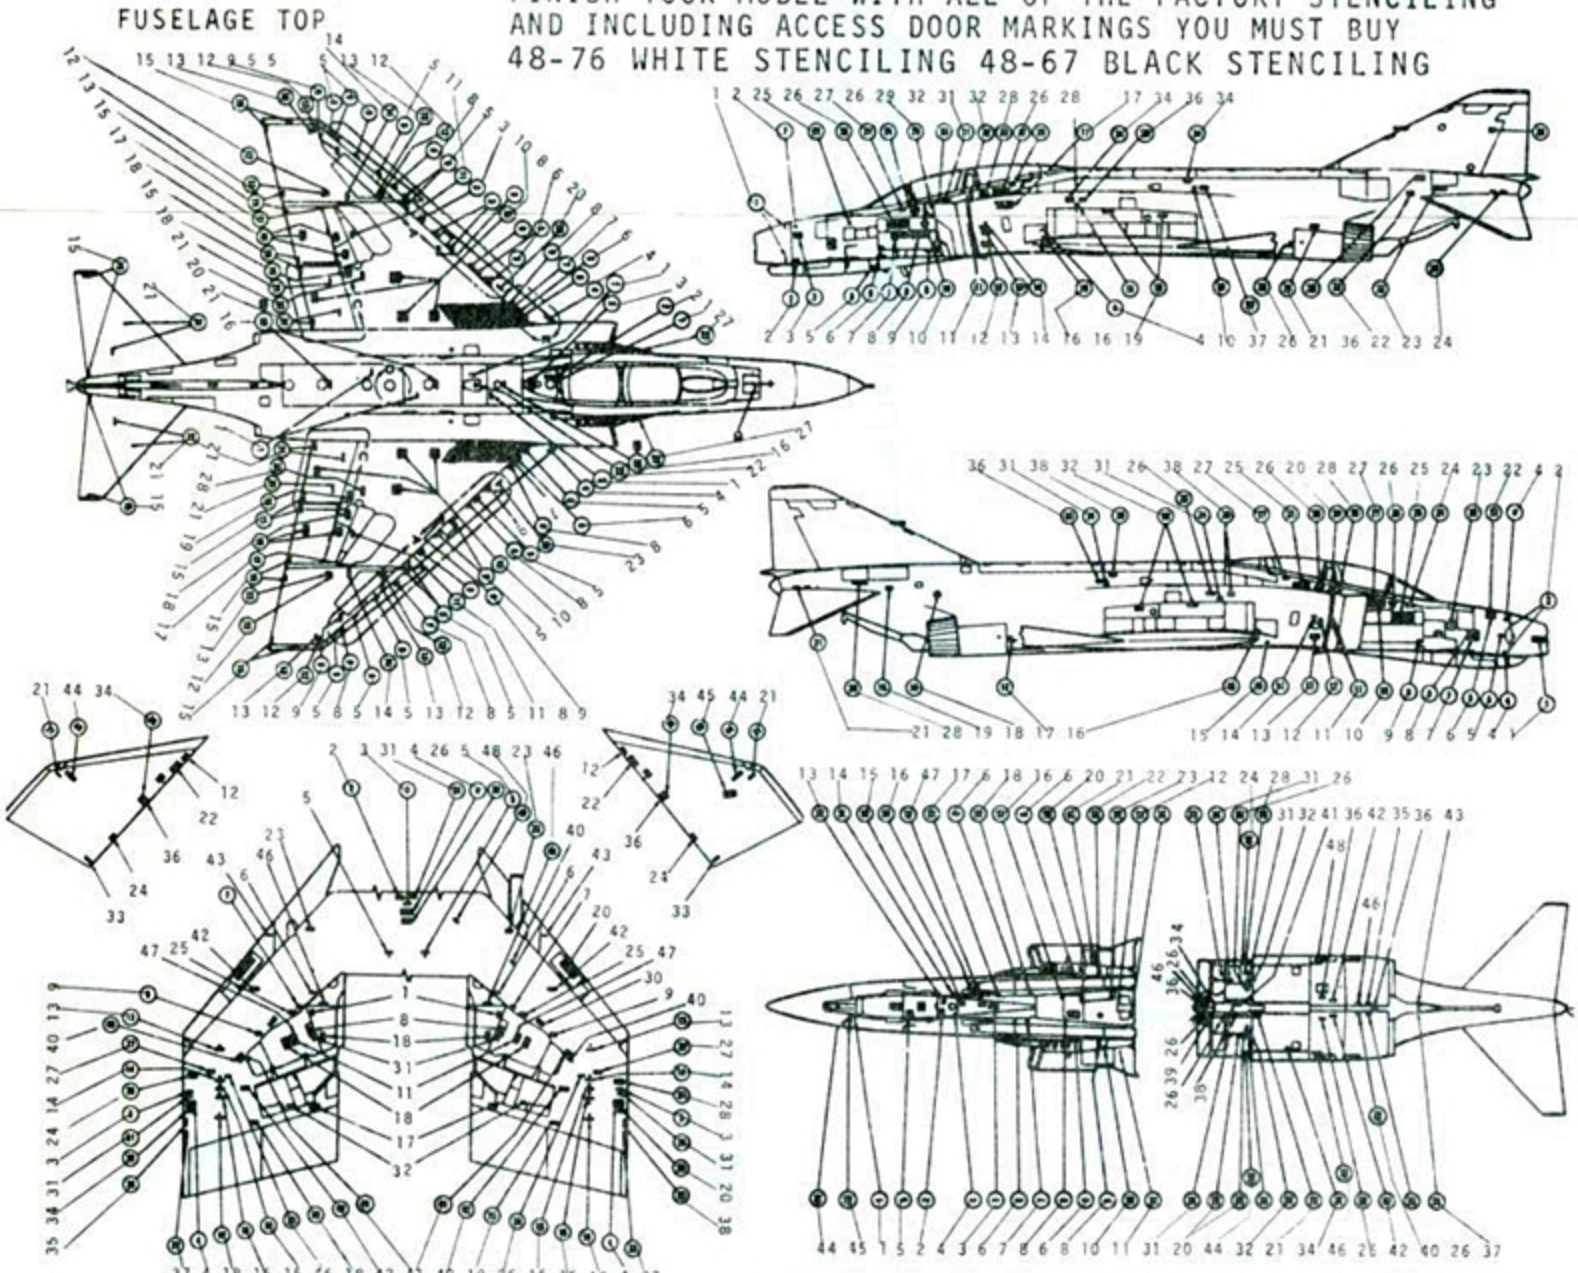

F-4G 69-0239 "WILD WEASLE"
 35th T.F.W./562nd T.F.S. WING COMMANDERS AIRCRAFT
 GEORGE A.F. BASE, CALIF. MAY 1980
 COL. JAMES D. TERRY

PAINT RED TAIL TIP

PORT FRONT COL. DUKE TERRY
 PORT REAR CAPT. KEN FULLER
 STARBOARD REAR CC ALC ESPERANZA
 35th T.F.W. BADGE BOTH SIDES

STARBOARD POD IS DECORATED WITH TAC BADGE AND 35th T.F.W. BADGE

PORT SIDE
 306 TFS
 307 TFS
 308 TFS
 309 TFS

F-4D 65-731
 31st T.F.W. HOMESTEAD A.F.B. FLA.
 MAY 1980 COL. REX FISCHER

STARBOARD SIDE
 31 TFW

COL REX FISCHER FRONT BOTH SIDES
 CAPT MARTY SIMM BACK BOTH SIDES

CARGO POD BOTH SIDES

CAMOUFLAGE VIEWS ARE SHOWN ONLY FOR PAINTING PURPOSE
 THEY ARE NOT NECESSARILY THE F-4 VERSION ON THIS SHEET.

- GRAY FS36622
- GREEN FS34102
- BURNT METAL
- TAN FS30219
- DK. GREEN FS34079

RESEARCH BY DON GARRETT, CAPT. RON THURLOW,
 CAPT. BILL STRANBERG AND WARREN MUNKASEY.

WHITE CARGO PODS ON ALL VERSIONS

WHITE BELLY SCHEME

THIS IS AN AVERAGE REPRESENTATIVE OF MARKINGS
 TO BE FOUND ON THESE AIRCRAFTS. SHOULD YOU WISH TO
 FINISH YOUR MODEL WITH ALL OF THE FACTORY STENCILING
 AND INCLUDING ACCESS DOOR MARKINGS YOU MUST BUY
 48-76 WHITE STENCILING 48-67 BLACK STENCILING