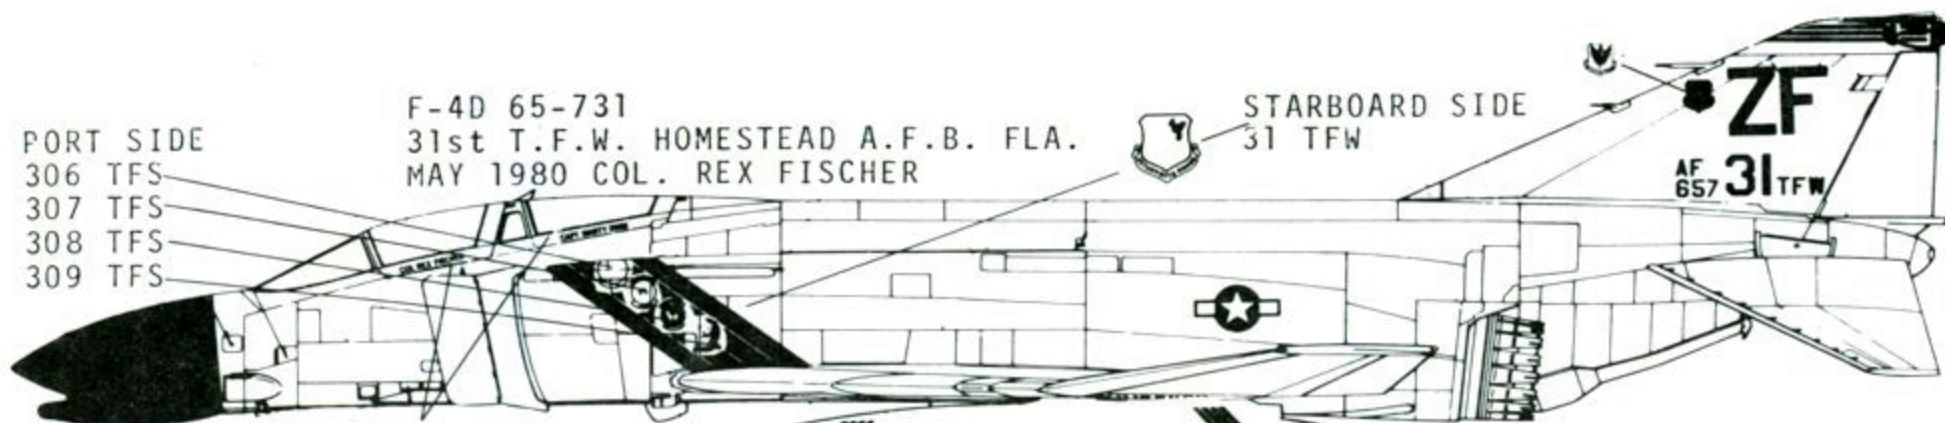

F-4G 69-0239 "WILD WEASLE"
 35th T.F.W./562nd T.F.S. WING COMMANDERS AIRCRAFT
 GEORGE A.F. BASE, CALIF. MAY 1980
 COL. JAMES D. TERRY

PAINT RED TAIL TIP

PORT FRONT COL. DUKE TERRY
 PORT REAR CAPT. KEN FULLER
 STARBOARD REAR CC ALC ESPERANZA
 35th T.F.W. BADGE BOTH SIDES

STARBOARD POD IS DECORATED WITH TAC BADGE AND 35th T.F.W. BADGE

PORT SIDE
 306 TFS
 307 TFS
 308 TFS
 309 TFS

F-4D 65-731
 31st T.F.W. HOMESTEAD A.F.B. FLA.
 MAY 1980 COL. REX FISCHER

STARBOARD SIDE
 31 TFW

COL REX FISCHER FRONT BOTH SIDES
 CAPT MARTY SIMM BACK BOTH SIDES

CARGO POD BOTH SIDES

CAMOUFLAGE VIEWS ARE SHOWN ONLY FOR PAINTING PURPOSE
 THEY ARE NOT NECESSARILY THE F-4 VERSION ON THIS SHEET.

- GRAY FS36622
- GREEN FS34102
- BURNT METAL
- TAN FS30219
- DK. GREEN FS34079