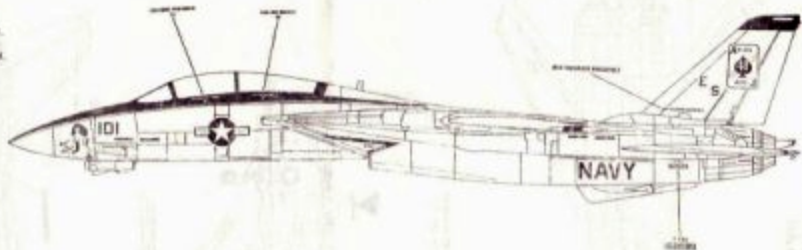

SuperScale Decal No. 48-438

F-14 Tomcats with Nose Art

VF-84 & VF-41

Additional hi vis stencil data markings and missile markings available on SuperScale decal sheet No. 48-58

Additional lo vis stencil data markings available on SuperScale decal sheet No. 48-326

P-55A AJ 101
 W-41 "Black Ace"
 Aircraft is overall FS-16440.
 Red FS-3305.
 Semi-gloss and-gloss panel.

When photographing each aircraft
 carried four sets of lights and had
 photo-booths.

Mfg. by
 SuperScale International, Inc. -
 Carson City, Nevada

Contributor
 WCA Morgan

P-14A AJ 201
 W-44 "Jolly Rogers"
 Aircraft carries a heavily
 weathered coat of FS 33375.
 Gray FS-1 cap matches gray
 markings, data and insignia.

between tail