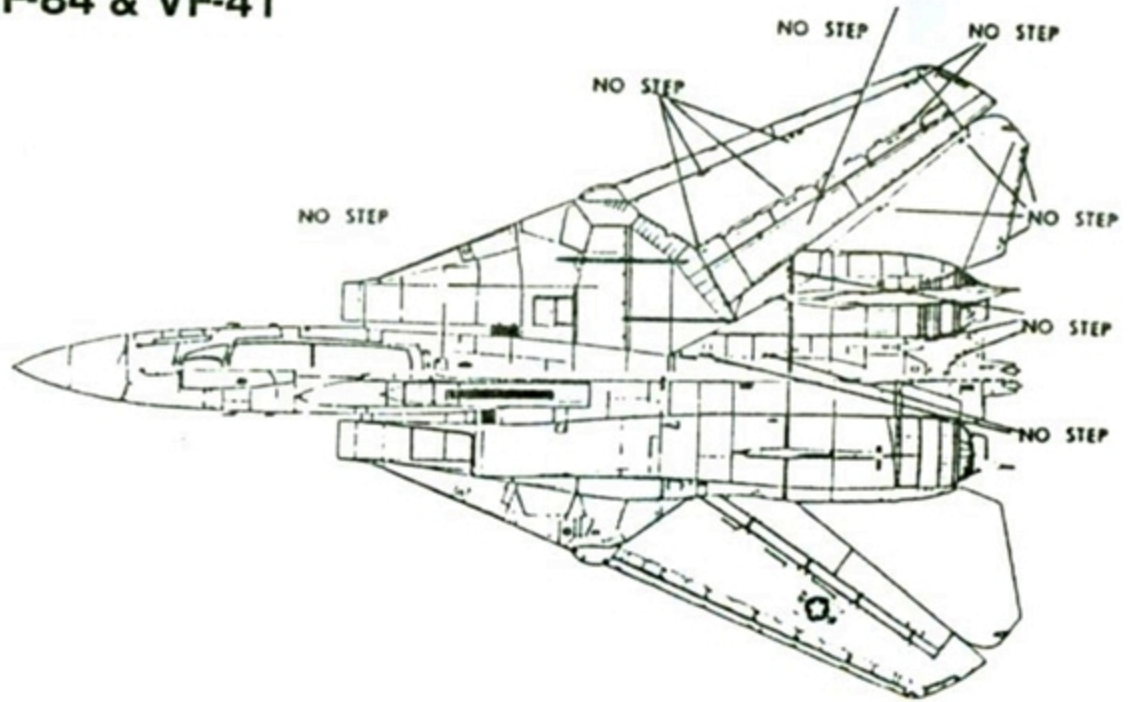

SuperScale Decal No. 48-438

F-14 Tomcats with Nose Art

VF-84 & VF-41

Additional hi vis stencil data markings and missile markings available on SuperScale decal sheet No. 48-58

Additional lo vis stencil data markings available on SuperScale decal sheet No. 48-326

P-55A AJ 101
 W-41 "Black Ace"
 Aircraft is overall FS-16440.
 Red FS-3305.
 Semi-gloss and-gloss panel.

When photographing each aircraft
 carried four sets of lights and had
 photo-booths.

Mfg. by
 SuperScale International, Inc. -
 Carson City, Nevada

Contributor
 WCA Morgan

P-14A AJ 201
 W-44 "Jolly Rogers"
 Aircraft carries a heavily
 weathered coat of FS 33375.
 Gray FS-1 cap matches gray
 markings, data and insignia.

between tail