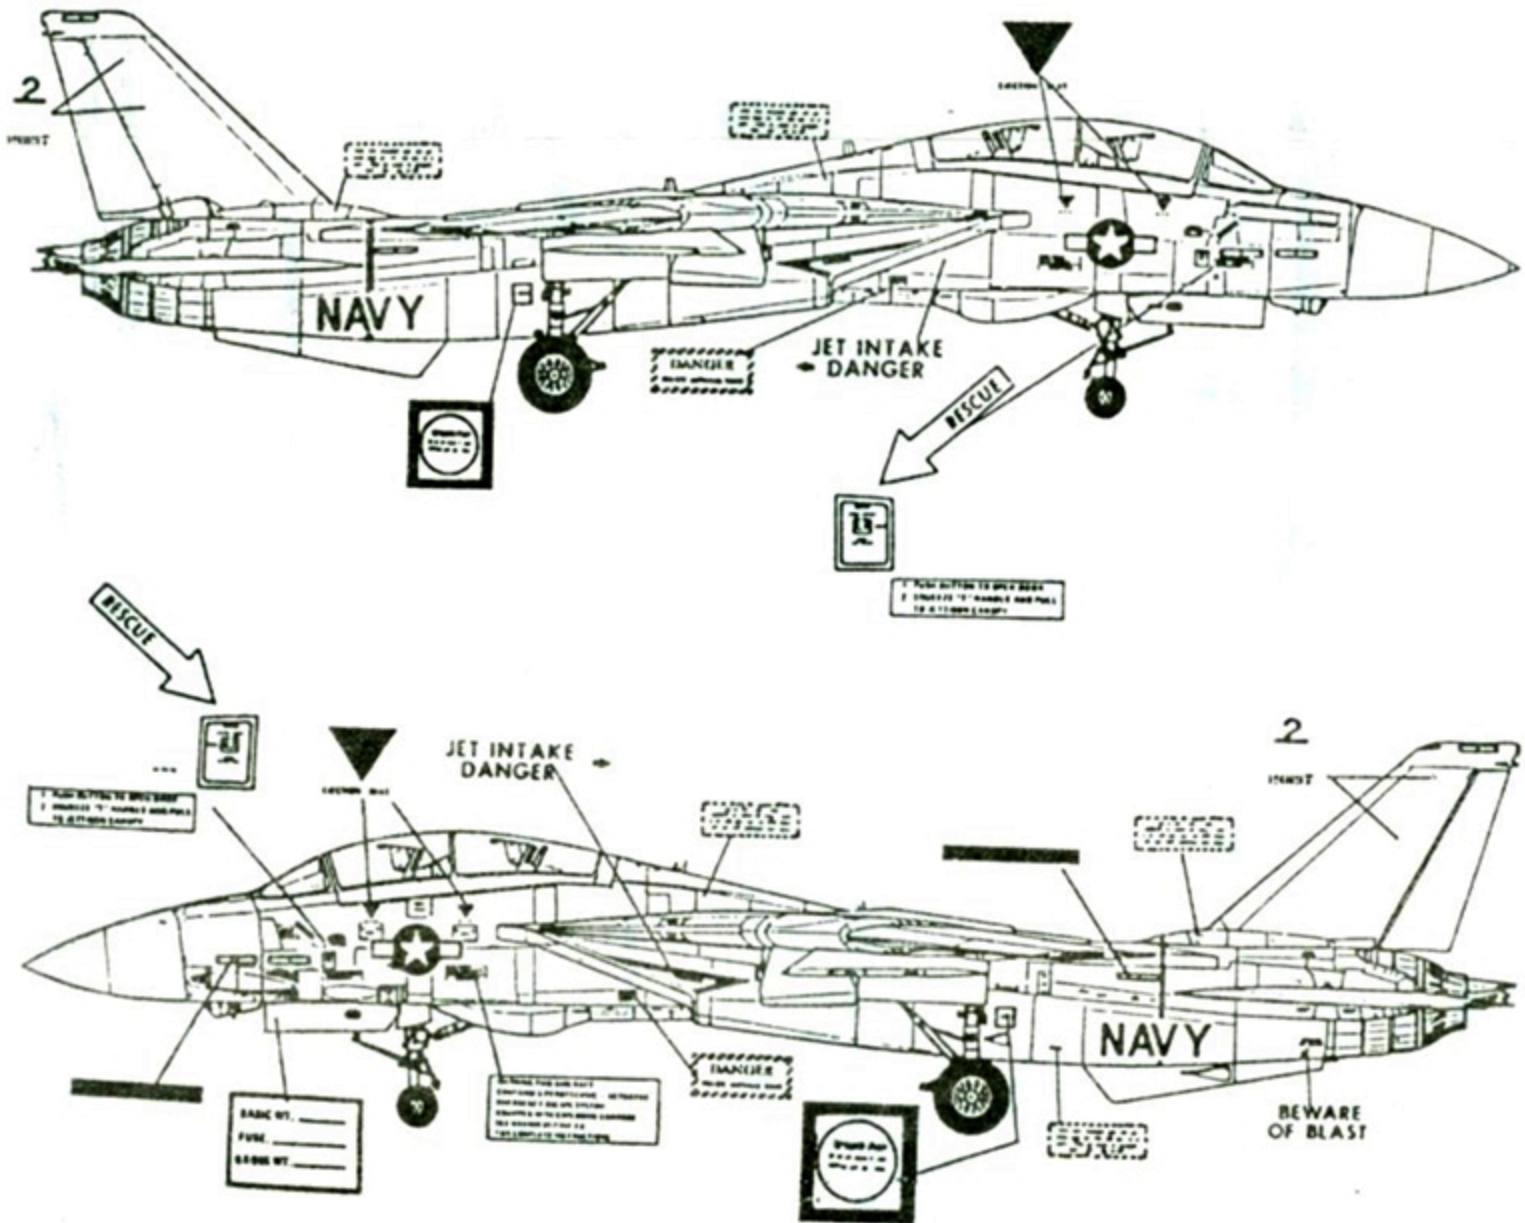

SuperScale Decal No. 48-438

F-14 Tomcats with Nose Art

VF-84 & VF-41

Additional hi vis stencil data markings and missile markings available on SuperScale decal sheet No. 48-58

Additional lo vis stencil data markings available on SuperScale decal sheet No. 48-326

P-55A AJ 101
 W-41 "Black Ace"
 Aircraft is overall FS-16440.
 Red FS-3305.
 Semi-gloss and-gloss panel.

When photographing each aircraft
 carried four sets of lights and had
 photo-booths.

Mfg. by
 SuperScale International, Inc. -
 Carson City, Nevada

Contributor
 WCA Morgan

P-14A AJ 201
 W-44 "Jolly Rogers"
 Aircraft carries a heavily
 weathered coat of FS 33375.
 Gray FS-1 cap matches gray
 markings, data and insignia.

between tail