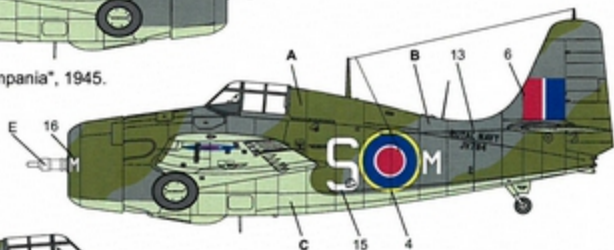

Zestaw Kalkomanii Decals

Grumman Wildcat Mk. VI

Q-W / JV 735 of 853 Sqn, pilot Lt. B.H.Beeston,
HMS "Queen", March 1945.

S-M / JV 784 of 825 Sqn,
HMS "Campania", 1945.

JV 642, Autumn 1944.

J3-V / JV 815 of 794 Sqn,
Eglington, 1945.

B-1C / JV 884 of 882 Sqn, HMS "Searcher",
East Indies Fleet, 1945.

Q-W / JV 735 of 853 Sqdn, pilot Lt. B.H.Beeston, HMS "Queen", March 1945.

2 S-M / JV 784 of 825 Sqdn, HMS "Campania", 1945.

1.2

Stenciling:
31, 32, 33, 34, 35, 36,
37, 38, 39, 40, 41, 42,
43, 44, 45, 46, 47, 48,
69, 70, 71, 72.

Tabela Kolorów:
Colors:

A	Dark Slate Grey	FS 34159
B	Extra Dark Sea Grey	FS 36118
C	Sky	FS 34424
E	Silver	FS 17187

48051 Wildcat Mk. VI

3 JV 642, Autumn 1944.

Stenciling:
31, 32, 33, 34, 35, 36,
37, 38, 39, 40, 41, 42,
43, 44, 45, 46, 47, 48,
69, 70, 71, 72.