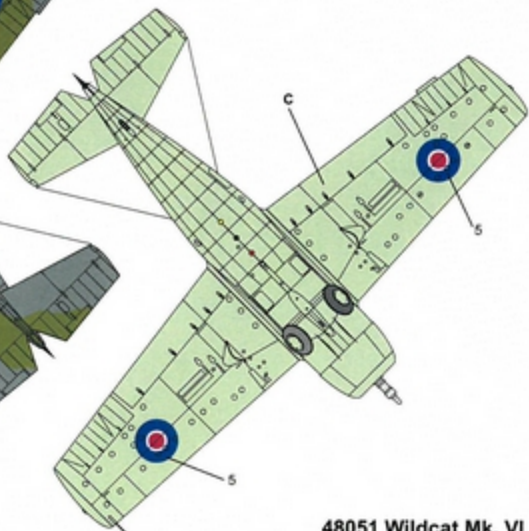

Zestaw Kalkomanii Decals

Grumman Wildcat Mk. VI

Q-W / JV 735 of 853 Sqn, pilot Lt. B.H.Beeston,
HMS "Queen", March 1945.

S-M / JV 784 of 825 Sqn,
HMS "Campania", 1945.

JV 642, Autumn 1944.

J3-V / JV 815 of 794 Sqn,
Eglington, 1945.

B-1C / JV 884 of 882 Sqn, HMS "Searcher",
East Indies Fleet, 1945.

Q-W / JV 735 of 853 Sqdn, pilot Lt. B.H.Beeston, HMS "Queen", March 1945.

2 S-M / JV 784 of 825 Sqdn, HMS "Campania", 1945.

1.2

Stenciling:
31, 32, 33, 34, 35, 36,
37, 38, 39, 40, 41, 42,
43, 44, 45, 46, 47, 48,
69, 70, 71, 72.

Tabela Kolorów:
Colors:

A	Dark Slate Grey	FS 34159
B	Extra Dark Sea Grey	FS 36118
C	Sky	FS 34424
E	Silver	FS 17187

48051 Wildcat Mk. VI

3 JV 642, Autumn 1944.

Stenciling:
31, 32, 33, 34, 35, 36,
37, 38, 39, 40, 41, 42,
43, 44, 45, 46, 47, 48,
69, 70, 71, 72.

Tabela Kolorów:
Colors:

A	Dark Slate Grey	FS 34159
B	Extra Dark Sea Grey	FS 36118
C	Sky	FS 34424
E	Silver	FS 17187

Tabela Kolorów:
Colors:

D	Sea Blue Gloss	FS 19042
E	Silver	FS 17187

4 J3-V / JV 815 of 794 Sqdn, Eglington, 1945.