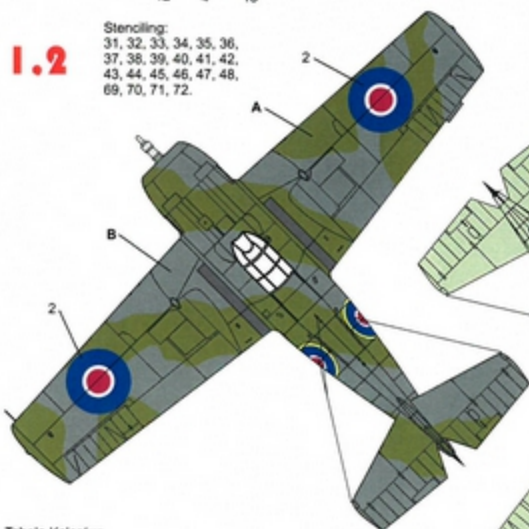

Zestaw Kalkomanii Decals

Grumman Wildcat Mk. VI

Q-W / JV 735 of 853 Sqn, pilot Lt. B.H.Beeston,
HMS "Queen", March 1945.

S-M / JV 784 of 825 Sqn,
HMS "Campania", 1945.

JV 642, Autumn 1944.

J3-V / JV 815 of 794 Sqn,
Eglington, 1945.

B-1C / JV 884 of 882 Sqn, HMS "Searcher",
East Indies Fleet, 1945.

Q-W / JV 735 of 853 Sqdn, pilot Lt. B.H.Beeston, HMS "Queen", March 1945.

2 S-M / JV 784 of 825 Sqdn, HMS "Campania", 1945.

1.2

Stenciling:
31, 32, 33, 34, 35, 36,
37, 38, 39, 40, 41, 42,
43, 44, 45, 46, 47, 48,
69, 70, 71, 72.

Tabela Kolorów:
Colors:

A	Dark Slate Grey	FS 34159
B	Extra Dark Sea Grey	FS 36118
C	Sky	FS 34424
E	Silver	FS 17187

48051 Wildcat Mk. VI

3 JV 642, Autumn 1944.

Stenciling:
31, 32, 33, 34, 35, 36,
37, 38, 39, 40, 41, 42,
43, 44, 45, 46, 47, 48,
69, 70, 71, 72.

Tabela Kolorów:
Colors:

A	Dark Slate Grey	FS 34159
B	Extra Dark Sea Grey	FS 36118
C	Sky	FS 34424
E	Silver	FS 17187

Tabela Kolorów:
Colors:

D	Sea Blue Gloss	FS 19042
E	Silver	FS 17187

4 J3-V / JV 815 of 794 Sqdn, Eglington, 1945.