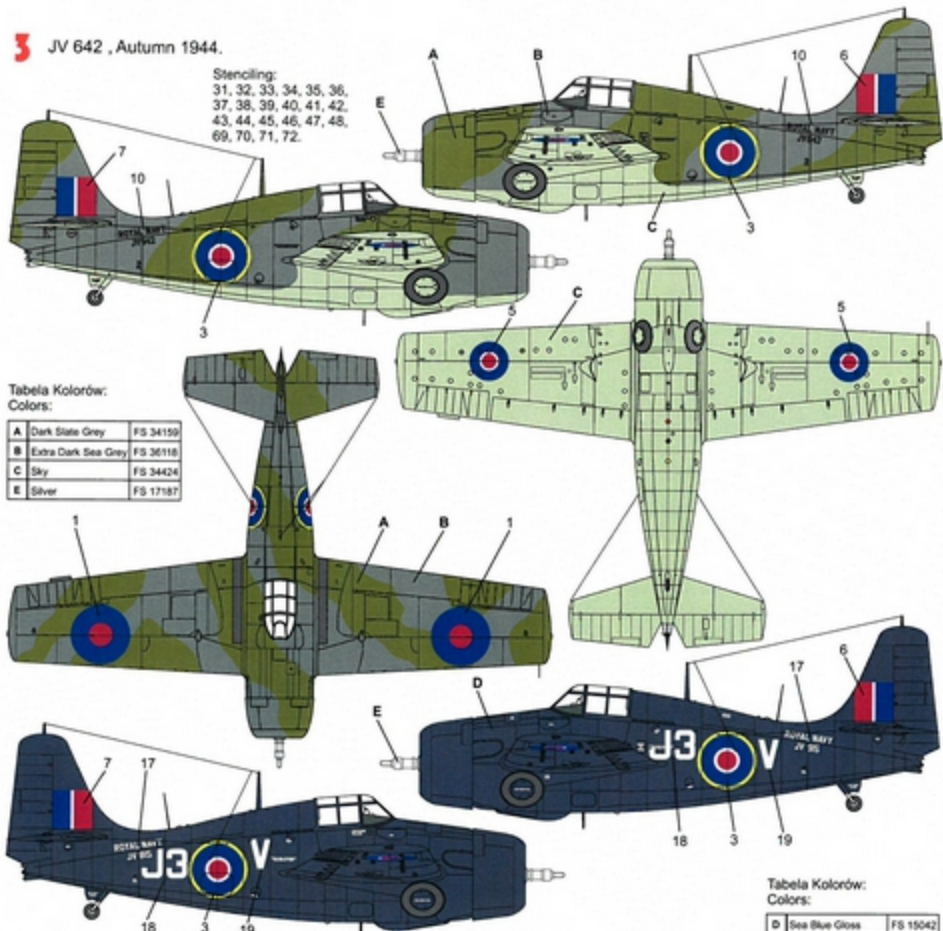

Zestaw Kalkomanii Decals

Grumman Wildcat Mk. VI

Q-W / JV 735 of 853 Sqn, pilot Lt. B.H.Beeston,
HMS "Queen", March 1945.

S-M / JV 784 of 825 Sqn,
HMS "Campania", 1945.

JV 642, Autumn 1944.

J3-V / JV 815 of 794 Sqn,
Eglington, 1945.

B-1C / JV 884 of 882 Sqn, HMS "Searcher",
East Indies Fleet, 1945.

Q-W / JV 735 of 853 Sqdn, pilot Lt. B.H.Beeston, HMS "Queen", March 1945.

2 S-M / JV 784 of 825 Sqdn, HMS "Campania", 1945.

1.2

Stenciling:
31, 32, 33, 34, 35, 36,
37, 38, 39, 40, 41, 42,
43, 44, 45, 46, 47, 48,
69, 70, 71, 72.

Tabela Kolorów:
Colors:

A	Dark Slate Grey	FS 34159
B	Extra Dark Sea Grey	FS 36118
C	Sky	FS 34424
E	Silver	FS 17187

48051 Wildcat Mk. VI

3 JV 642, Autumn 1944.

Stenciling:
31, 32, 33, 34, 35, 36,
37, 38, 39, 40, 41, 42,
43, 44, 45, 46, 47, 48,
69, 70, 71, 72.

Tabela Kolorów:
Colors:

A	Dark Slate Grey	FS 34159
B	Extra Dark Sea Grey	FS 36118
C	Sky	FS 34424
E	Silver	FS 17187

Tabela Kolorów:
Colors:

D	Sea Blue Gloss	FS 19042
E	Silver	FS 17187

4 J3-V / JV 815 of 794 Sqdn, Eglington, 1945.