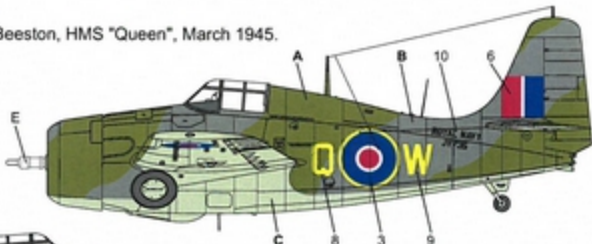

Zestaw Kalkomanii Decals

Grumman Wildcat Mk. VI

Q-W / JV 735 of 853 Sqn, pilot Lt. B.H.Beeston,
HMS "Queen", March 1945.

S-M / JV 784 of 825 Sqn,
HMS "Campania", 1945.

JV 642, Autumn 1944.

J3-V / JV 815 of 794 Sqn,
Eglington, 1945.

B-1C / JV 884 of 882 Sqn, HMS "Searcher",
East Indies Fleet, 1945.

Q-W / JV 735 of 853 Sqdn, pilot Lt. B.H.Beeston, HMS "Queen", March 1945.

2 S-M / JV 784 of 825 Sqdn, HMS "Campania", 1945.

1.2

Stenciling:
31, 32, 33, 34, 35, 36,
37, 38, 39, 40, 41, 42,
43, 44, 45, 46, 47, 48,
69, 70, 71, 72.

Tabela Kolorów:
Colors:

A	Dark Slate Grey	FS 34159
B	Extra Dark Sea Grey	FS 36118
C	Sky	FS 34424
E	Silver	FS 17187

48051 Wildcat Mk. VI

3 JV 642, Autumn 1944.

Stenciling:
31, 32, 33, 34, 35, 36,
37, 38, 39, 40, 41, 42,
43, 44, 45, 46, 47, 48,
69, 70, 71, 72.

Tabela Kolorów:
Colors:

A	Dark Slate Grey	FS 34159
B	Extra Dark Sea Grey	FS 36118
C	Sky	FS 34424
E	Silver	FS 17187

Tabela Kolorów:
Colors:

D	Sea Blue Gloss	FS 19042
E	Silver	FS 17187

4 J3-V / JV 815 of 794 Sqdn, Eglington, 1945.