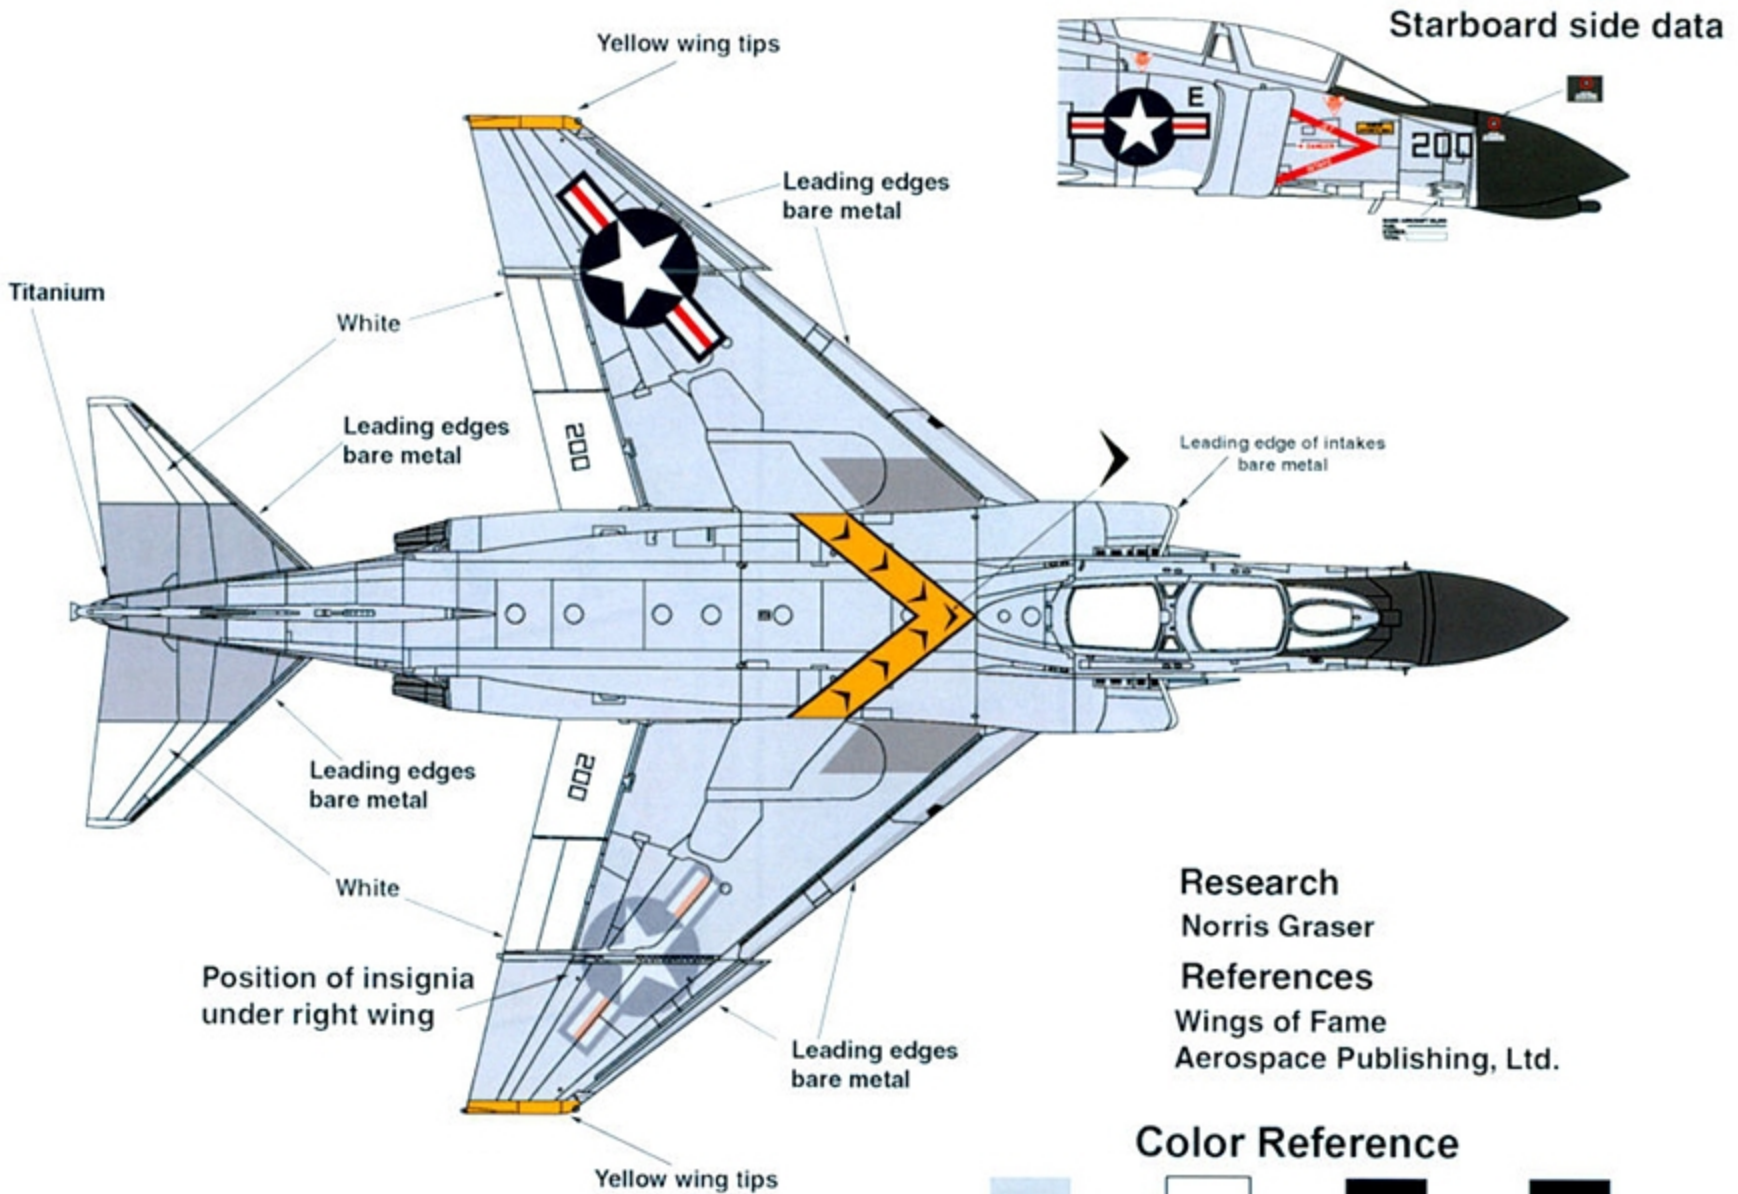

SuperScale Decal No. MS481268

McDonnell F-4B Phantom

VF-84 'Jolly Rogers'

Research
Norris Graser
References
Wings of Fame
Aerospace Publishing, Ltd.

Color Reference

Gull Gray FS16440	Insignia White FS17875	Black FS37038	Black FS27038
Yellow Approximately FS13538	Titanium	Burnt Metal	Dull Aluminum (Leading Edges)

Recommended Kits

Academy 1/48 scale F-4B
Hasegawa 1/48 scale F-4B

Squadron Products

Copyright 2013 SuperScale International