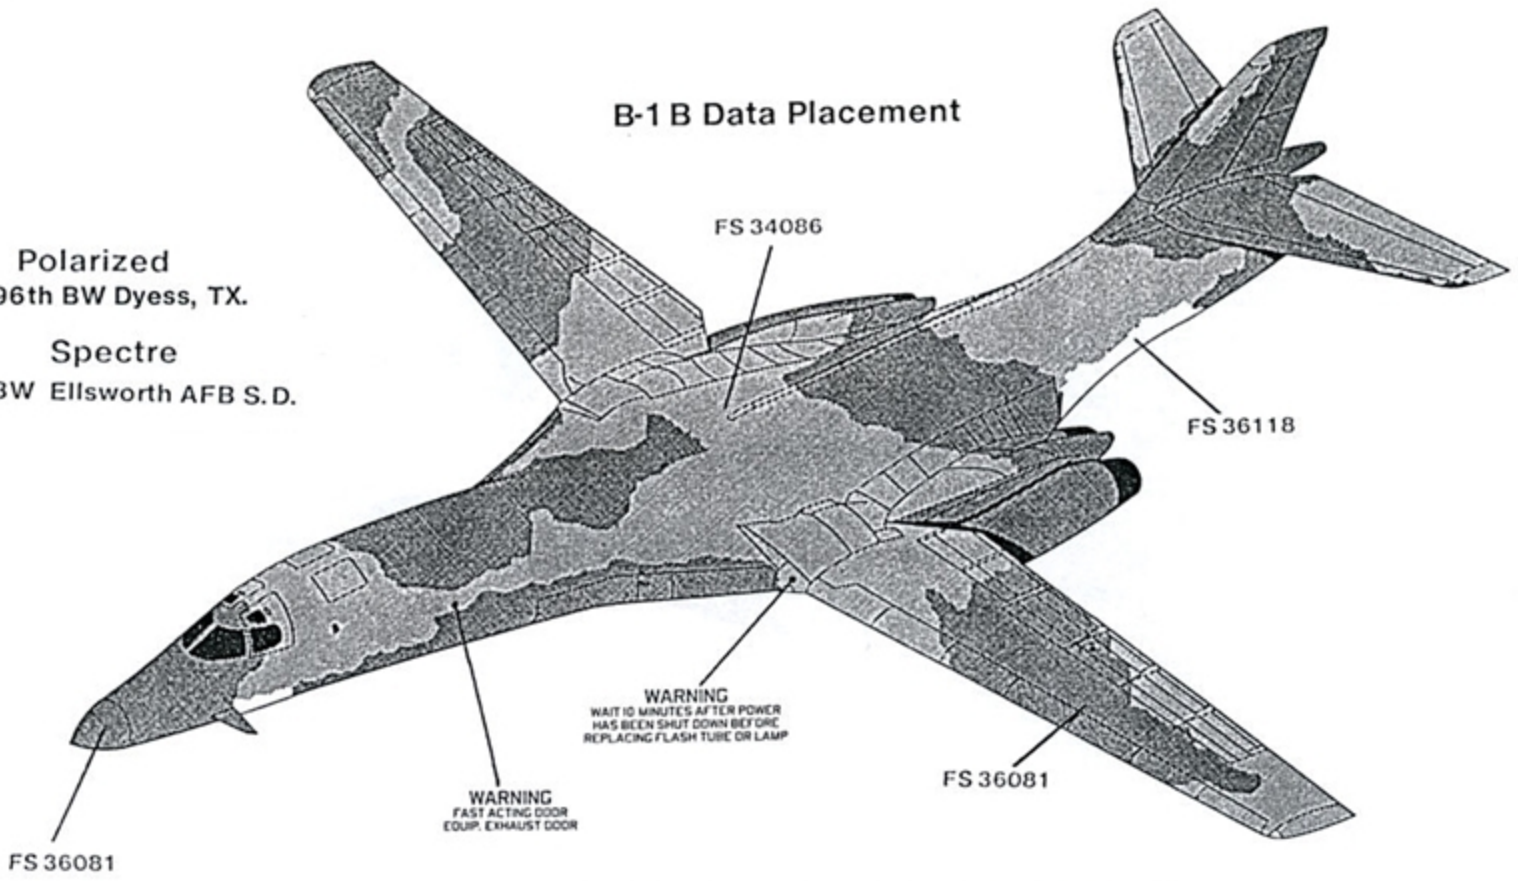

48-351

UPER
SCALE INTERNATIONAL INC.

B-1B

Research by Don Logan

SAC badge located on starboard side of B-1

SAC badge located on starboard side of B-1

B-1 B Data Placement

Polarized
96th BW Dyess, TX.
Spectre
28th BW Ellsworth AFB S.D.

★ Paint schemes do not vary on B-1 B bombers

Mfg. By
SuperScale International Inc.
2211 Mouton Dr.
Carson City, NV. 89706