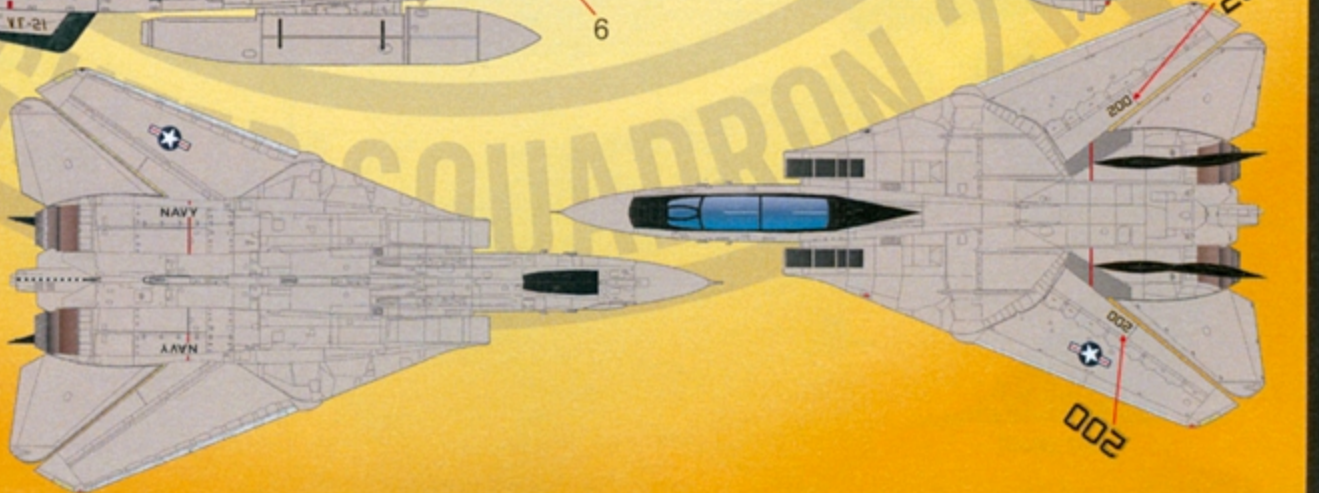

**TCS "BULLET" FAIRING

**USE FULL FACTORY STENCILS EXCEPT WHERE NOTED