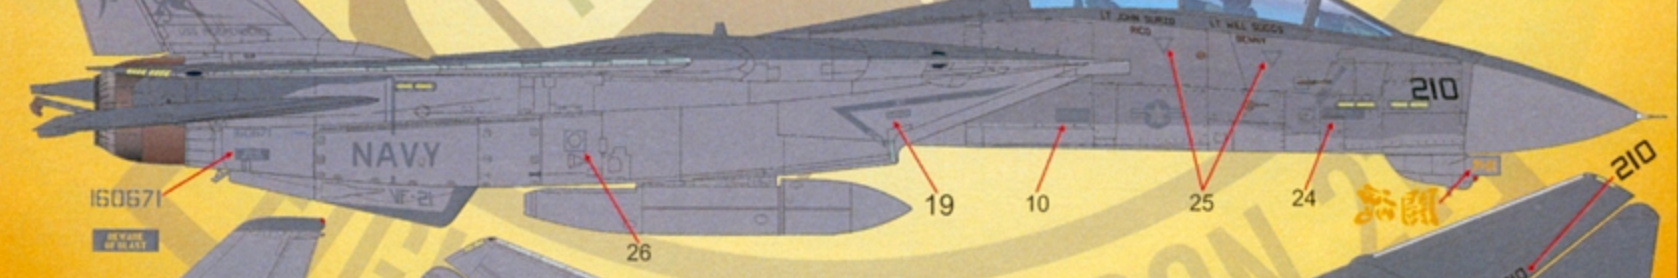

**F-14A 160671
USS INDEPENDENCE
1994**

**CREW NAMES ARE REPEATED ON THE RIGHT SIDE