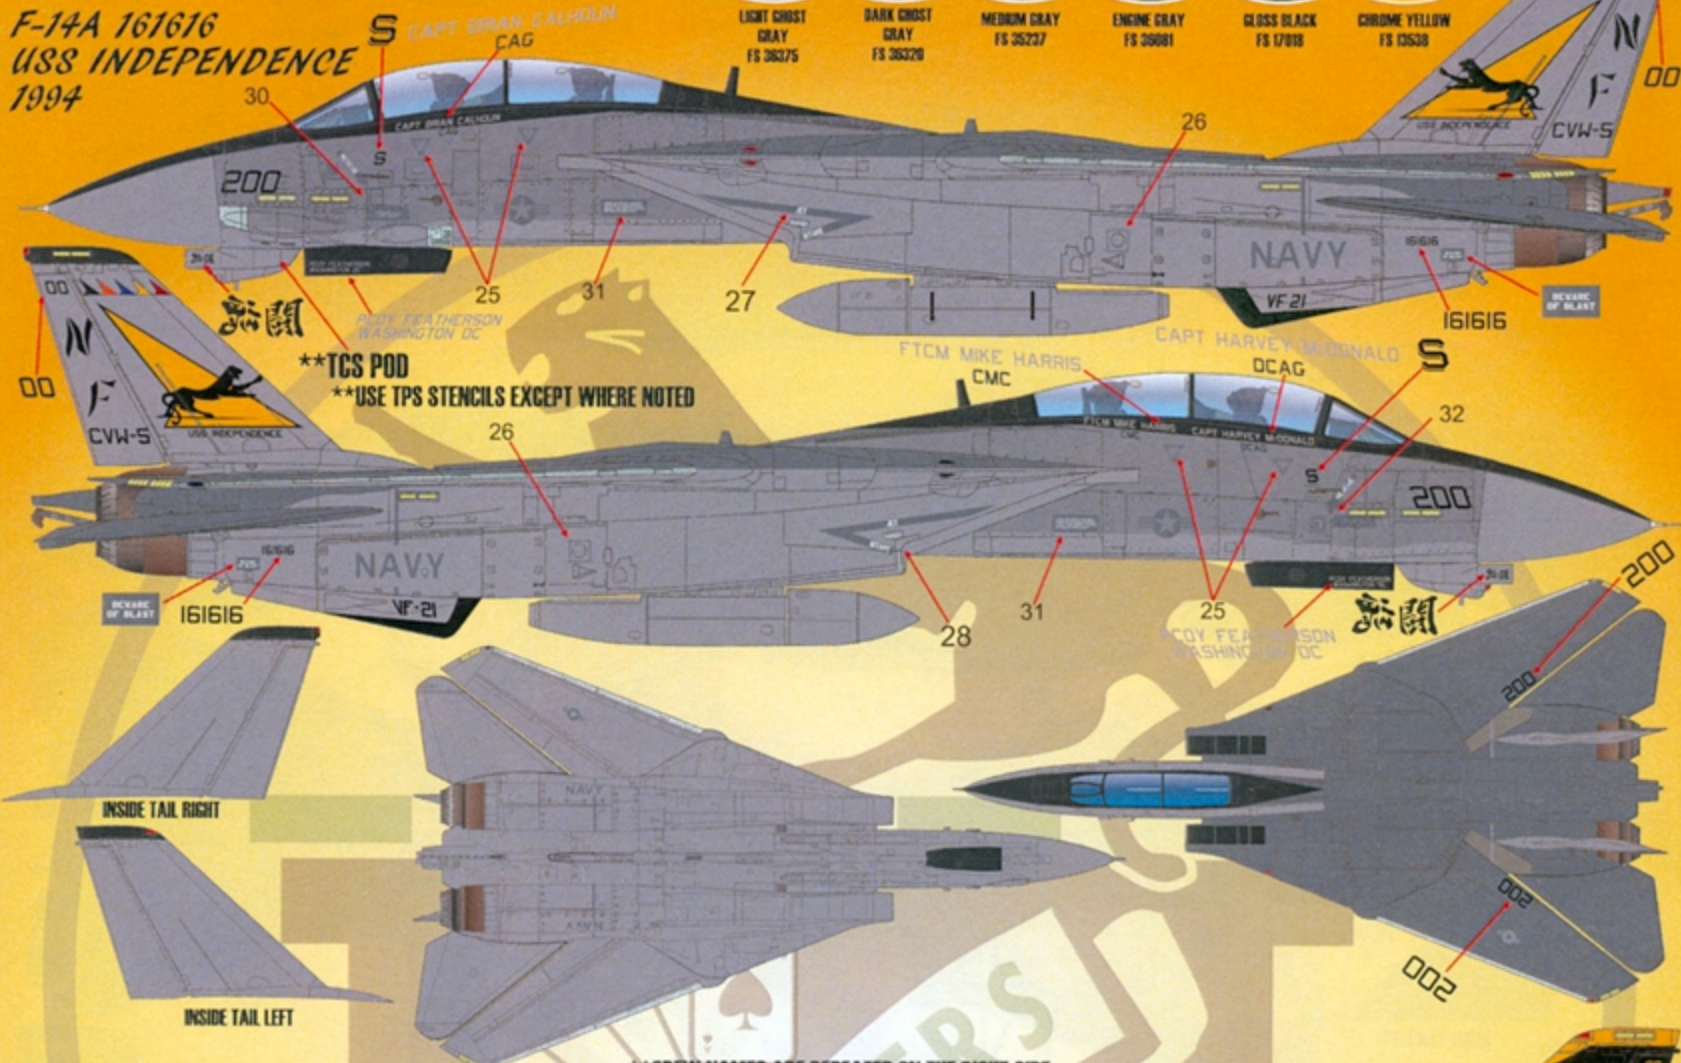

**F-14A 161616
USS INDEPENDENCE
1994**

- LIGHT GHOST GRAY
  FS 36375
- DARK GHOST GRAY
  FS 36320
- MEDIUM GRAY
  FS 35227
- ENGINE GRAY
  FS 30081
- GLOSS BLACK
  FS 17018
- CHROME YELLOW
  FS 13538