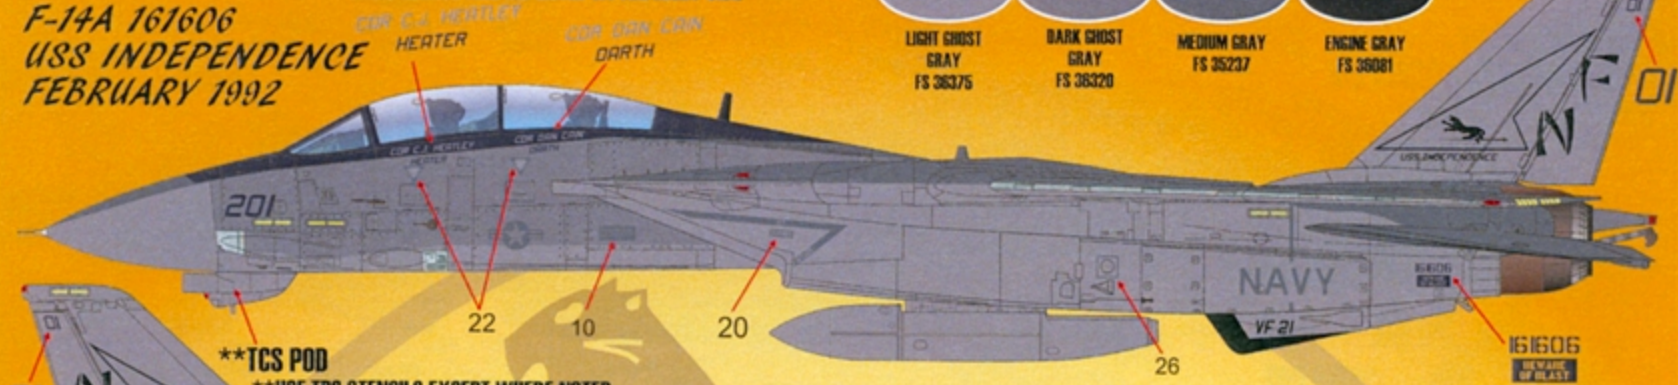

F-14A 161607
USS CONSTELLATION
1987

**CREW NAMES ARE REPEATED
ON THE RIGHT SIDE

**TCS "BULLET" FAIRING

**USE FULL FACTORY STENCILS EXCEPT WHERE NOTED

F-14A 161603
USS INDEPENDENCE
OCTOBER 1989

**USE EJECTION TRIANGLE #5
FOUND ON THE MAIN PAGE

**TCS "BULLET" FAIRING

**USE FULL FACTORY STENCILS EXCEPT WHERE NOTED

**F-14A 161606
USS INDEPENDENCE
FEBRUARY 1992**

****CREW NAMES ARE REPEATED ON THE RIGHT SIDE**

-  LIGHT GHOST GRAY FS 36375
-  DARK GHOST GRAY FS 36320
-  MEDIUM GRAY FS 35237
-  ENGINE GRAY FS 39081