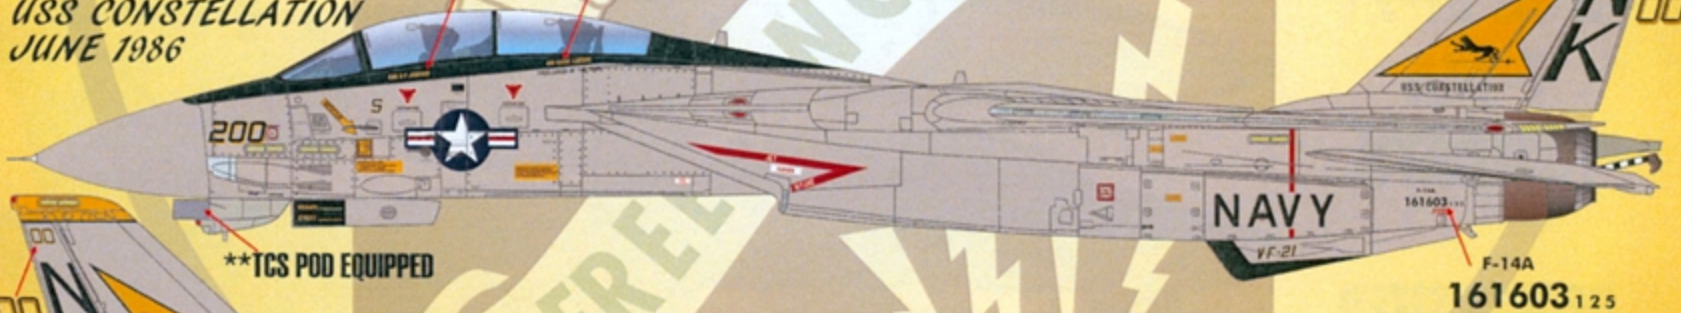

**USE FULL FACTORY STENCILS FOUND ON THE BOTTOM HALF OF THE STENCIL DECAL SHEET

INSIDE TAIL RIGHT

INSIDE TAIL LEFT

F-14A 161603
USS CONSTELLATION
JUNE 1986

CDR R F JOHNSON

ADM WAGIE LARSON
FREELANCER OF THE YEAR

**CREW NAMES ARE REPEATED
ON THE RIGHT SIDE

**TCS POD EQUIPPED

F-14A
161603 125

F-14A
161603 125

**USE FULL FACTORY STENCILS FOUND ON THE BOTTOM HALF OF THE STENCIL DECAL SHEET

INSIDE TAIL RIGHT

INSIDE TAIL LEFT