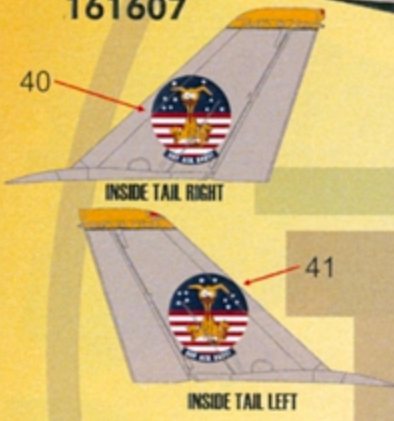

**CREW NAMES ARE REPEATED
ON THE RIGHT SIDE

**TCS POD EQUIPPED

F-14A
161603 125

F-14A
161603 125

**USE FULL FACTORY STENCILS FOUND ON THE BOTTOM HALF OF THE STENCIL DECAL SHEET

INSIDE TAIL RIGHT

INSIDE TAIL LEFT

F-14A 161607
USS CONSTELLATION
1987

**CREW NAMES ARE REPEATED
ON THE RIGHT SIDE

**TCS "BULLET" FAIRING

**USE FULL FACTORY STENCILS EXCEPT WHERE NOTED

F-14A 161603
USS INDEPENDENCE
OCTOBER 1989

**USE EJECTION TRIANGLE #5
FOUND ON THE MAIN PAGE