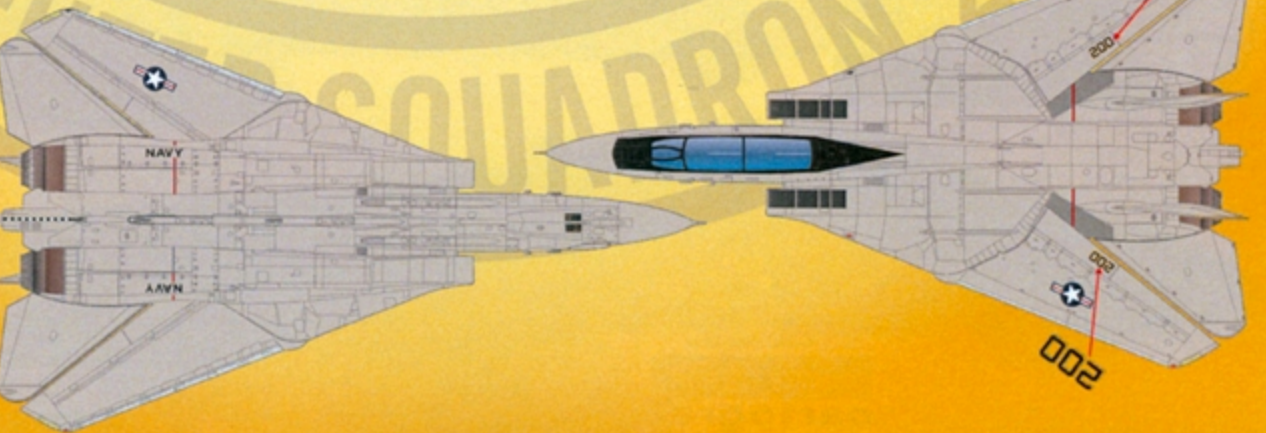

**CREW NAMES ARE REPEATED
ON THE RIGHT SIDE

**TCS POD EQUIPPED

F-14A
161603 125

F-14A
161603 125

**USE FULL FACTORY STENCILS FOUND ON THE BOTTOM HALF OF THE STENCIL DECAL SHEET

INSIDE TAIL RIGHT

INSIDE TAIL LEFT

F-14A 161607
USS CONSTELLATION
1987

**CREW NAMES ARE REPEATED
ON THE RIGHT SIDE

**TCS "BULLET" FAIRING

**USE FULL FACTORY STENCILS EXCEPT WHERE NOTED

F-14A 161603
USS INDEPENDENCE
OCTOBER 1989

**USE EJECTION TRIANGLE #5
FOUND ON THE MAIN PAGE