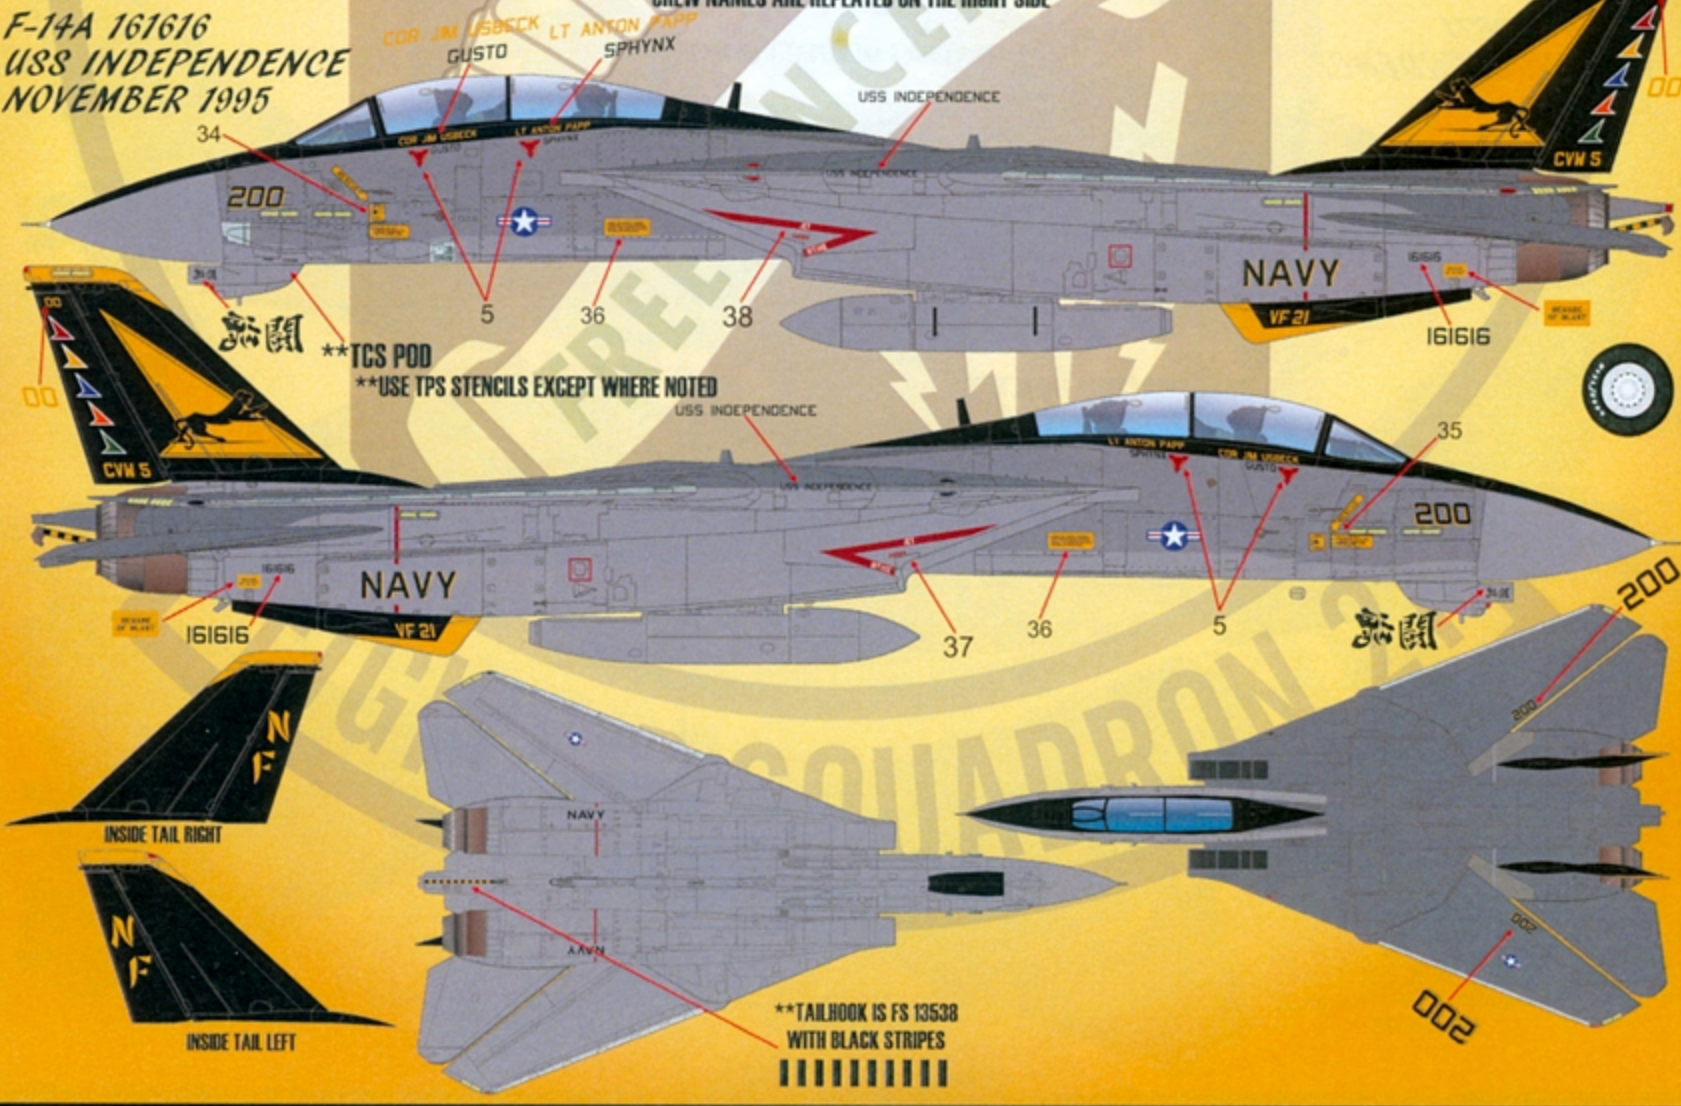

DECALS PRINTED BY
cartograf

F-14A 161603
USS CONSTELLATION
MAY 1984

**CREW NAMES ARE REPEATED
ON THE RIGHT SIDE

CAPT BRUCE SMITH
ADM CAMPBELL
FREELANCER OF THE YEAR

**TCS "BULLET" FAIRING

F-14A
161603 125

F-14A
161603 125

F-14A 161607
USS CONSTELLATION
1987

**CREW NAMES ARE REPEATED
ON THE RIGHT SIDE

**TCS "BULLET" FAIRING

**USE FULL FACTORY STENCILS EXCEPT WHERE NOTED

F-14A 161603
USS INDEPENDENCE
OCTOBER 1989

**USE EJECTION TRIANGLE #5
FOUND ON THE MAIN PAGE

**F-14A 160671
USS INDEPENDENCE
1994**

****CREW NAMES ARE REPEATED ON THE RIGHT SIDE**

**F-14A 161616
USS INDEPENDENCE
1994**

- LIGHT GHOST GRAY
FS 36375
- DARK GHOST GRAY
FS 36320
- MEDIUM GRAY
FS 35227
- ENGINE GRAY
FS 30081
- GLOSS BLACK
FS 17018
- CHROME YELLOW
FS 13538

**F-14A 161616
USS INDEPENDENCE
NOVEMBER 1995**

****CREW NAMES ARE REPEATED ON THE RIGHT SIDE**

STENCIL AND DATA FOR AIRCRAFT PAINTED OVERALL 16440

HELMET MARKINGS

LIGHT GULL GRAY
FS 16440

WRAP DECAL
AROUND PART