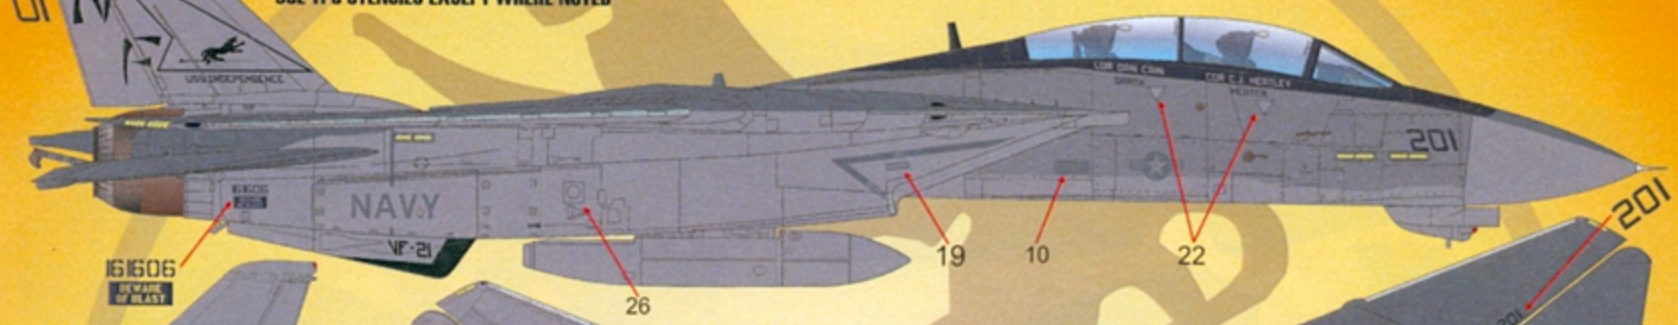

**F-14A 161606
USS INDEPENDENCE
FEBRUARY 1992**

**CREW NAMES ARE REPEATED ON THE RIGHT SIDE

- LIGHT GHOST GRAY FS 36375
- DARK GHOST GRAY FS 36320
- MEDIUM GRAY FS 35237
- ENGINE GRAY FS 39081