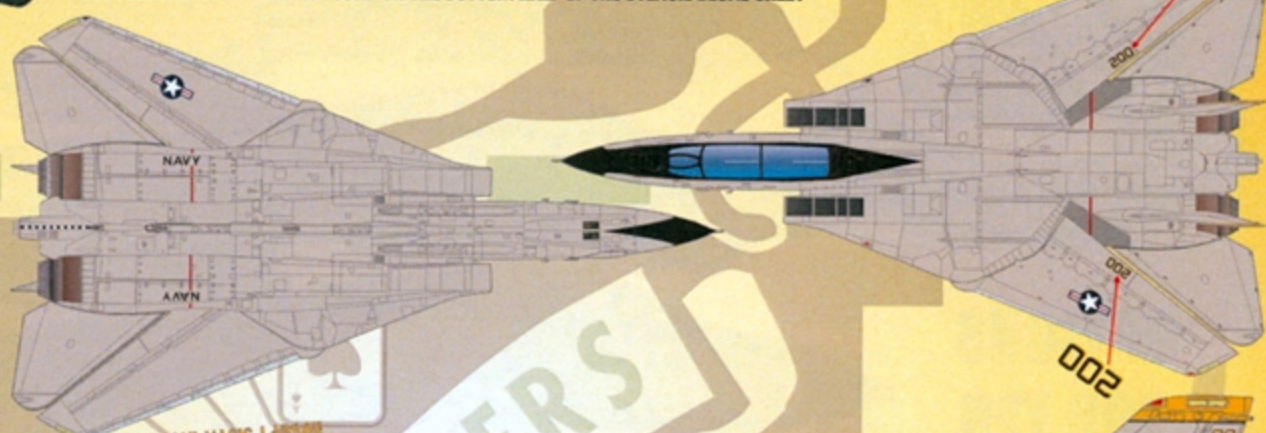

DECALS PRINTED BY
cartograf

F-14A 161603
USS CONSTELLATION
MAY 1984

**CREW NAMES ARE REPEATED
ON THE RIGHT SIDE

CAPT BRUCE SMITH
ADM CAMPBELL
FREELANCER OF THE YEAR

**TCS "BULLET" FAIRING

F-14A
161603 125

F-14A
161603 125

**USE FULL FACTORY STENCILS FOUND ON THE BOTTOM HALF OF THE STENCIL DECAL SHEET

INSIDE TAIL RIGHT

INSIDE TAIL LEFT

F-14A 161603
USS CONSTELLATION
JUNE 1986

CDR R F JOHNSON

ADM WAGIE LARSON
FREELANCER OF THE YEAR