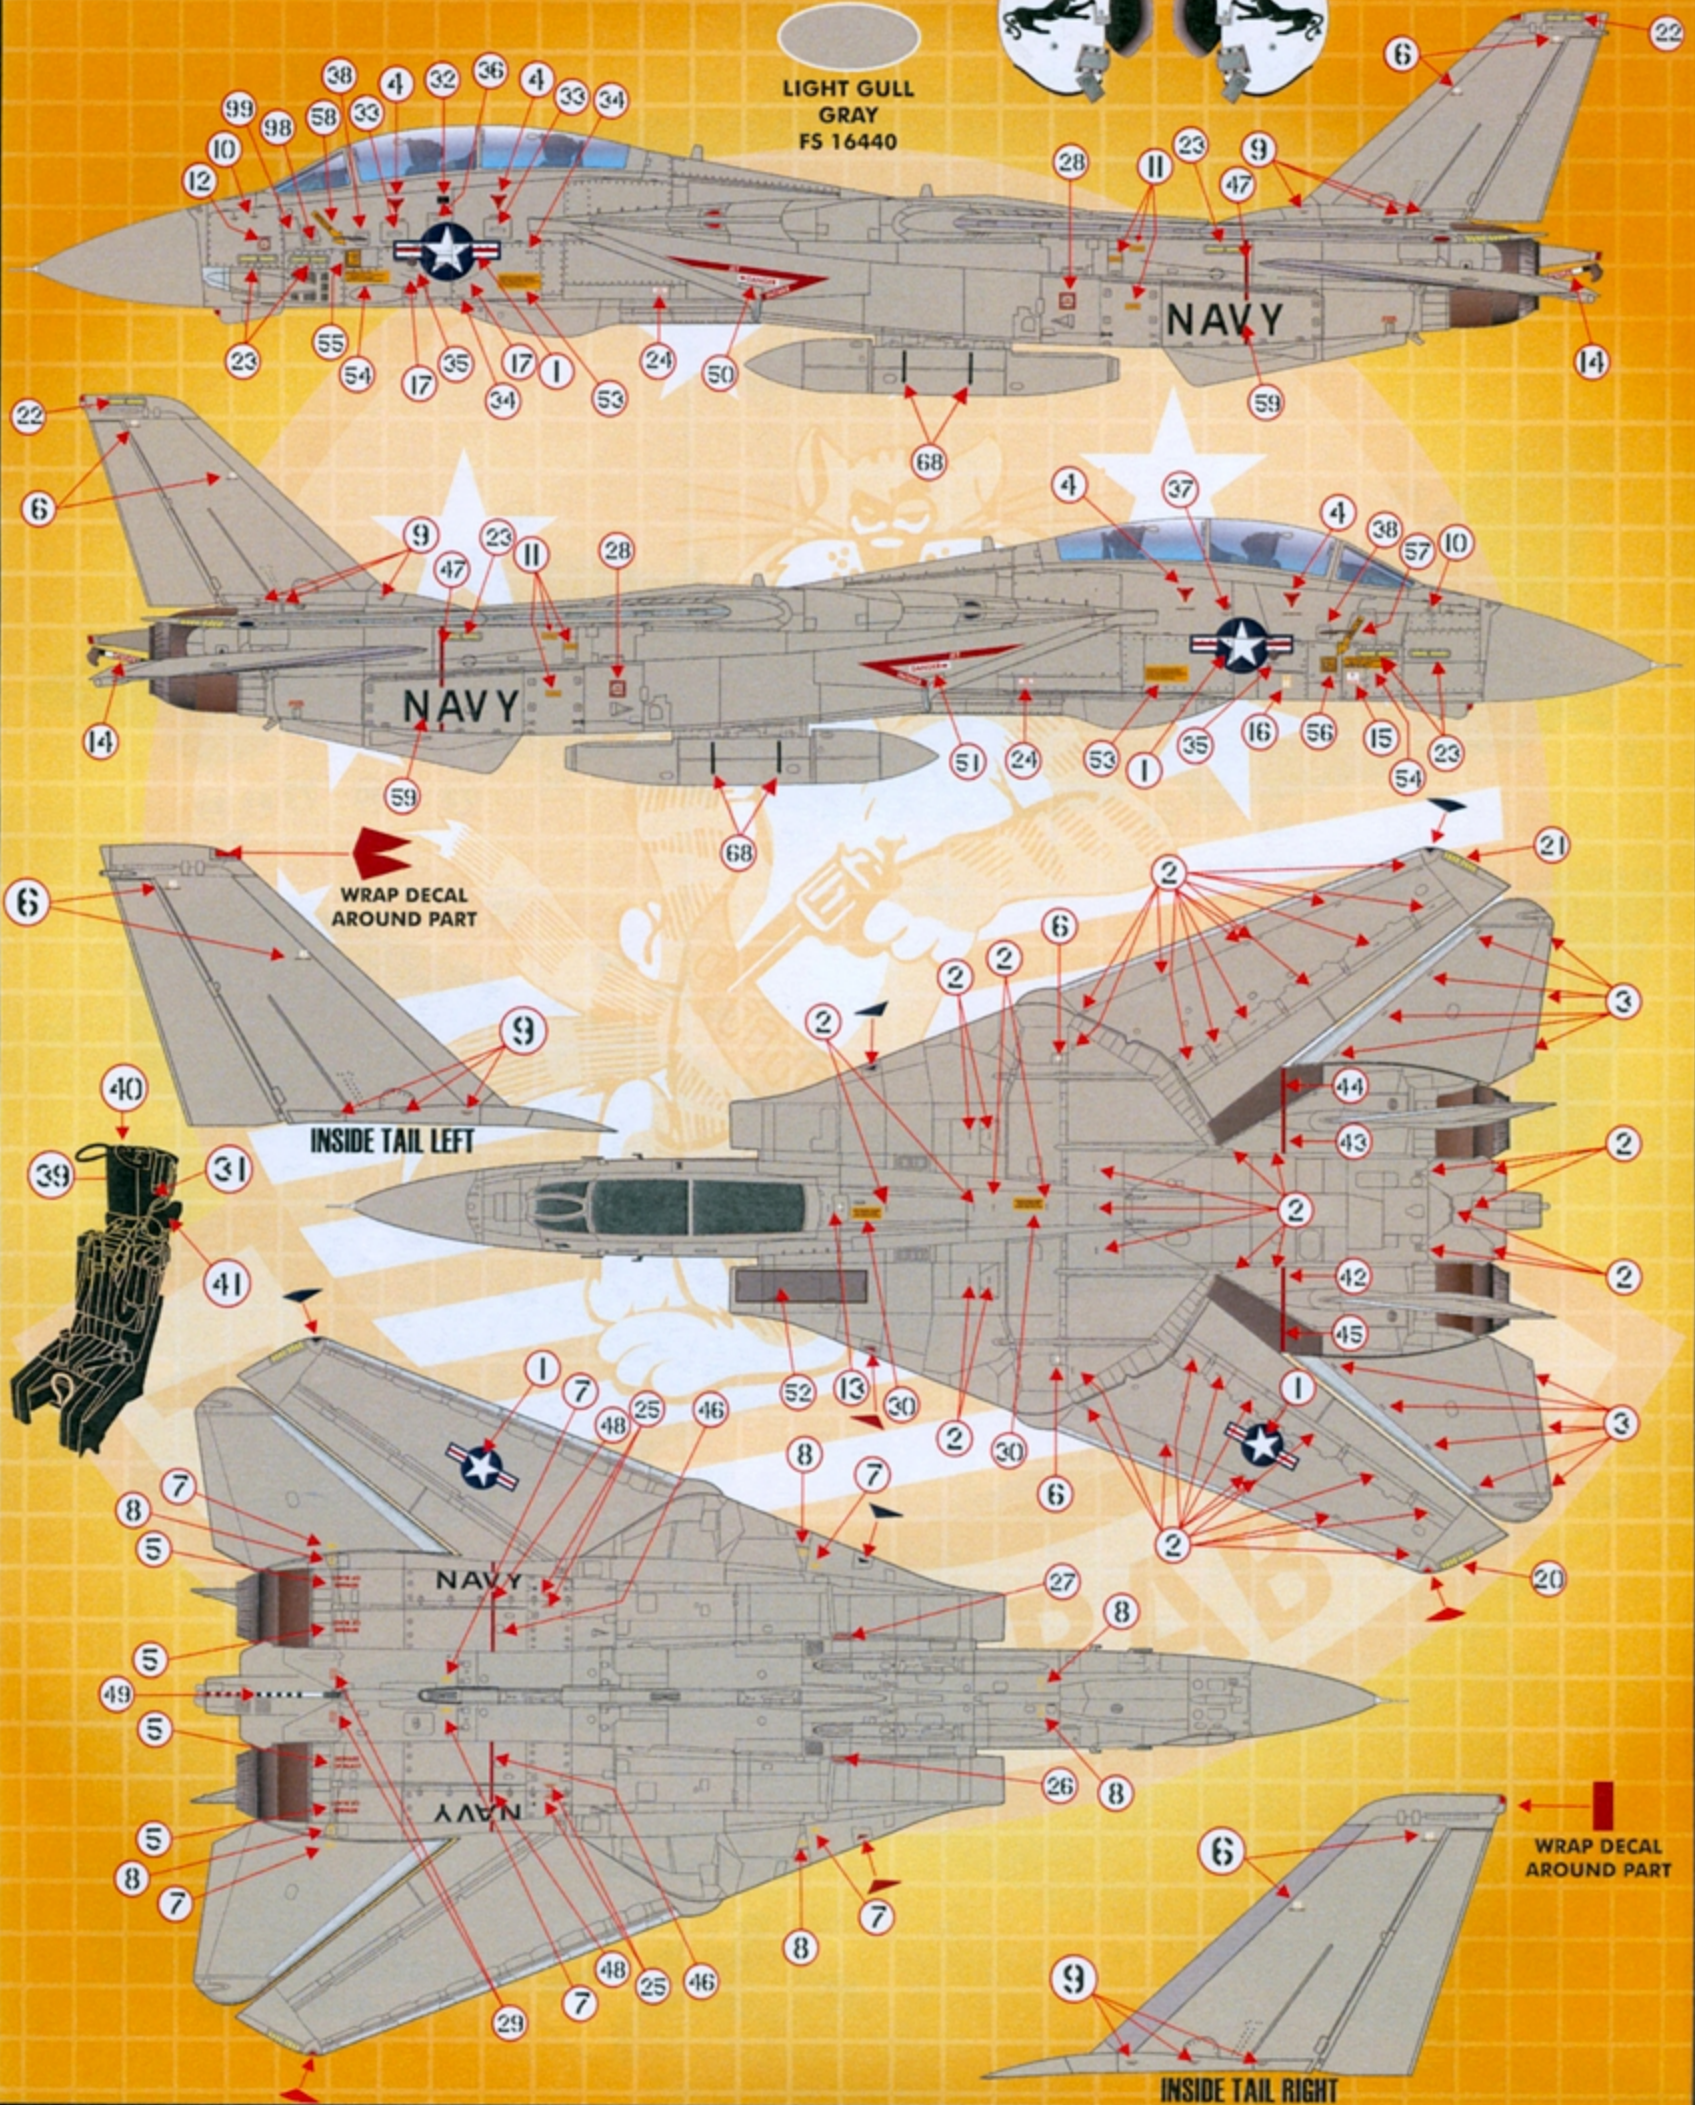

DECALS PRINTED BY
cartograf

F-14A 161603
USS CONSTELLATION
MAY 1984

**CREW NAMES ARE REPEATED
ON THE RIGHT SIDE

CAPT BRUCE SMITH
ADM CAMPBELL
FREELANCER OF THE YEAR

**TCS "BULLET" FAIRING

F-14A
161603 125

F-14A
161603 125

**CREW NAMES ARE REPEATED
ON THE RIGHT SIDE

**TCS POD EQUIPPED

F-14A
161603 125

F-14A
161603 125

**USE FULL FACTORY STENCILS FOUND ON THE BOTTOM HALF OF THE STENCIL DECAL SHEET

INSIDE TAIL RIGHT

INSIDE TAIL LEFT

F-14A 161607
USS CONSTELLATION
1987

**CREW NAMES ARE REPEATED
ON THE RIGHT SIDE

**TCS "BULLET" FAIRING

**USE FULL FACTORY STENCILS EXCEPT WHERE NOTED

F-14A 161603
USS INDEPENDENCE
OCTOBER 1989

**USE EJECTION TRIANGLE #5
FOUND ON THE MAIN PAGE

**F-14A 161616
USS INDEPENDENCE
NOVEMBER 1995**

****CREW NAMES ARE REPEATED ON THE RIGHT SIDE**

STENCIL AND DATA FOR AIRCRAFT PAINTED OVERALL 16440

HELMET MARKINGS

LIGHT GULL GRAY
FS 16440

WRAP DECAL
AROUND PART