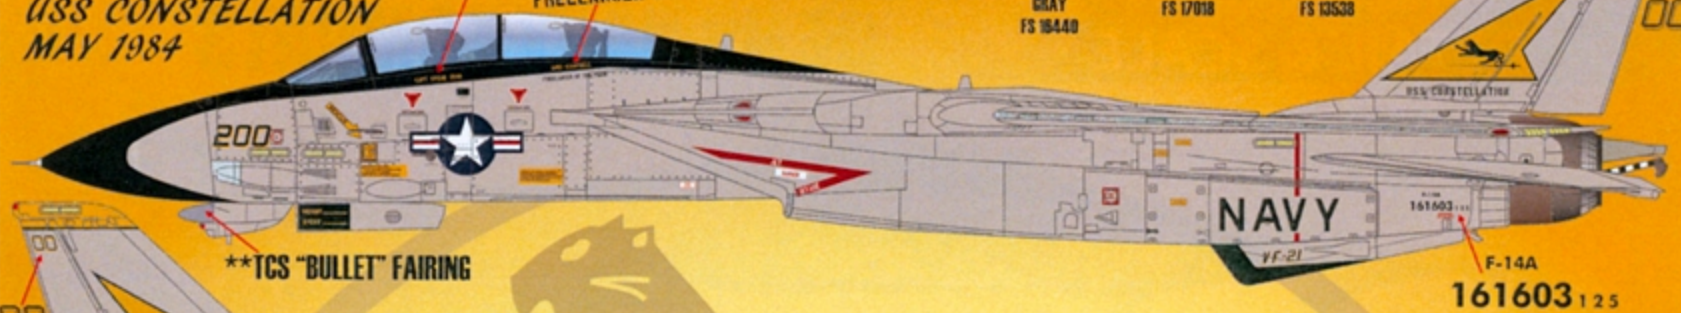

DECALS PRINTED BY
cartograf

F-14A 161603
USS CONSTELLATION
MAY 1984

**CREW NAMES ARE REPEATED
ON THE RIGHT SIDE

CAPT BRUCE SMITH
ADM CAMPBELL
FREELANCER OF THE YEAR

**TCS "BULLET" FAIRING

F-14A
161603 125

F-14A
161603 125