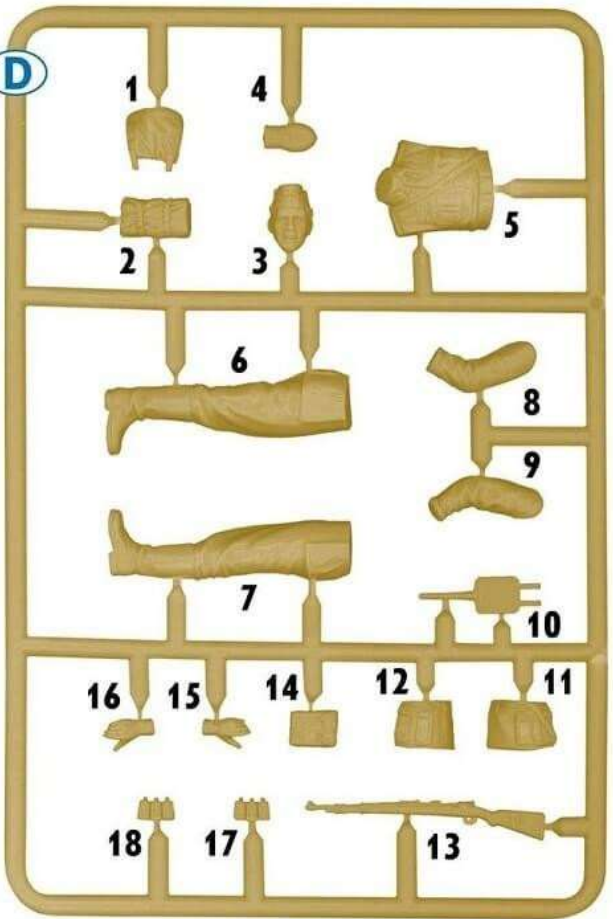

German soldier-bicyclist, 1939-1942

Color	Vallejo	Lifecolor
A	846	LC 16
B	863	LC 76
C	865	LC 74
D	920	UA 077

Color	Vallejo	Lifecolor
E	950	LC 02
F	951	LC 01
G	955	LC 41
H	964	UA 071