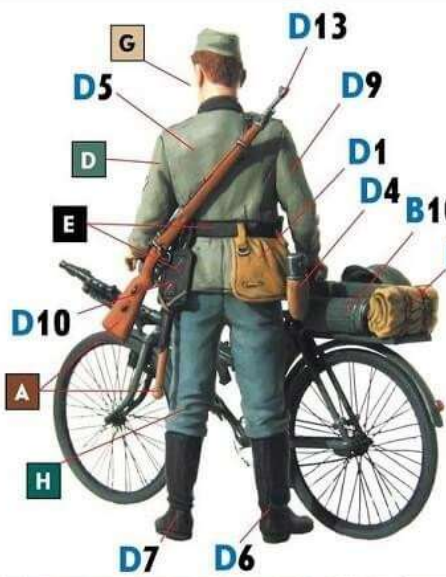

German soldier-bicyclist, 1939-1942

Color	Vallejo	Lifecolor
A	846	LC 16
B	863	LC 76
C	865	LC 74
D	920	UA 077

Color	Vallejo	Lifecolor
E	950	LC 02
F	951	LC 01
G	955	LC 41
H	964	UA 071