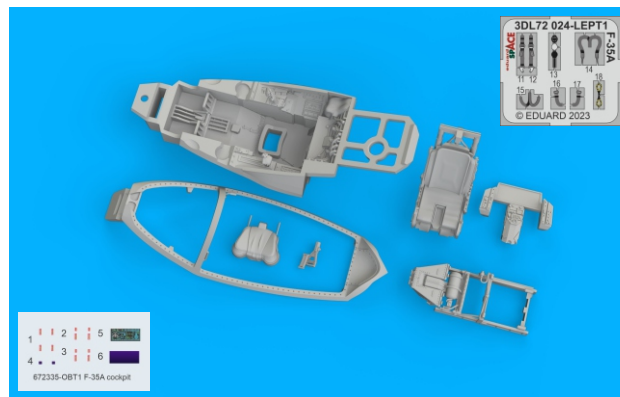

BEST BRASS RESIN AROUND!