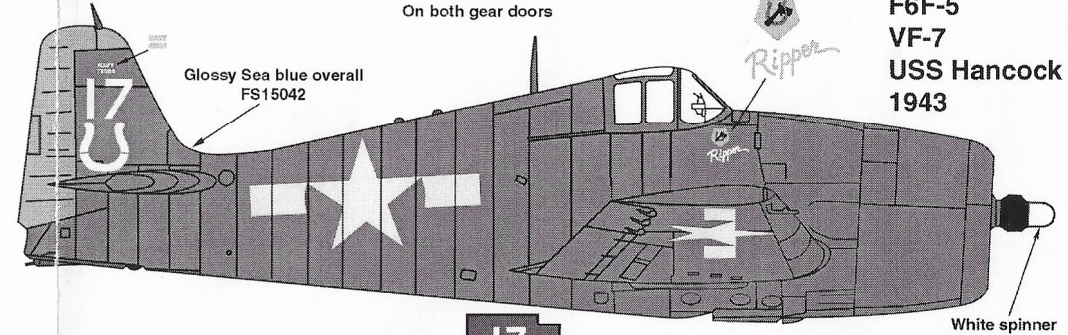

F6F-5
VF-7
USS Hancock
1943