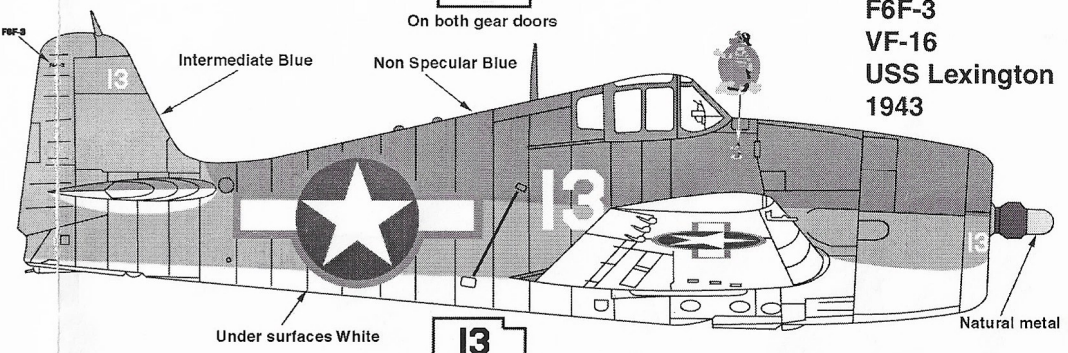

F6F-3
VF-16
USS Lexington
1943