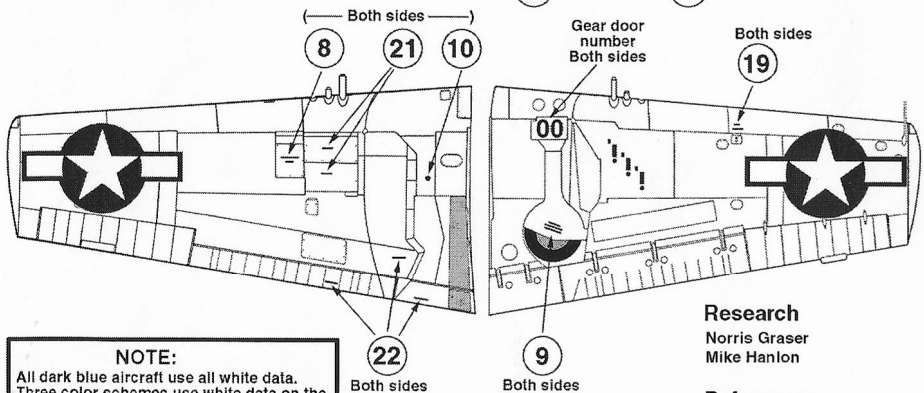

Hellcat Colors
 Semi-gloss Sea Blue #606 FS 25042
 Non-specular Sea Blue #607 FS 35042
 Intermediate Blue #608 FS 35164

NOTE:
 All dark blue aircraft use all white data.
 Three color schemes use white data on the dark blue areas and black data on the light blue and white undersides.

On both gear doors