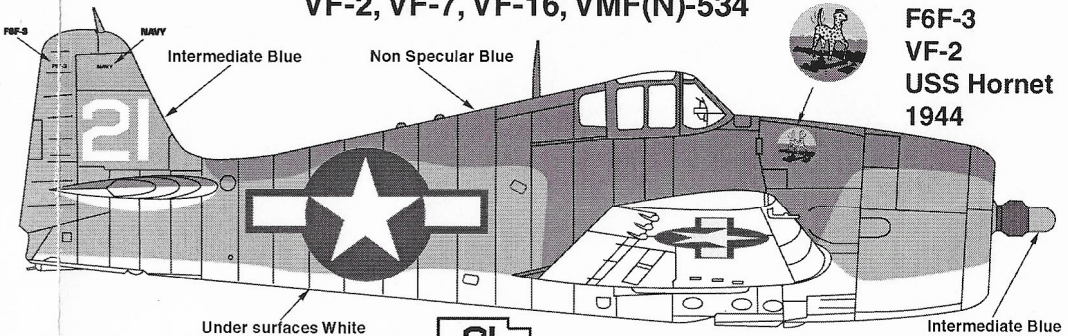

SuperScale Decal No.48-928
F6F-3, 5 &3N Hellcats
VF-2, VF-7, VF-16, VMF(N)-534

F6F-3
VF-2
USS Hornet
1944