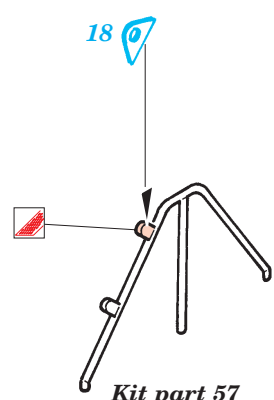

ORIGINAL KIT PARTS
PŮVODNÍ DÍLY STAVEBNICE

PHOTO-ETCHED PARTS
LEPTANÉ DÍLY

PARTS TO BE REMOVED
DÍLY K ODSTRANĚNÍ

FILL
TMELIT

2 sets

Kit part 33

33

Kit part 39

Kit part 34

Kit part 35

2 sets

Kit part 36

Kit part 67

Kit part 66

Kit part 57

Kit part 59

Kit part 58 Kit part 56

References : Histoire & Collections Publ. - U-boote 1939-1945
 Arms & Armour - Type VII U-boats
 Squadron/Signal Publ. No.4001 - U-Boats in action
 Model Hobby - Trojca - U-Boot Typ II, VII, IX