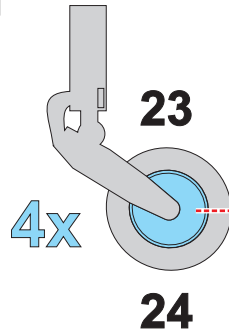

eduard
MASK

CX 280

Buccaneer S.2B 1/72

The die-cut mask for accurate canopy frame painting of the *Airfix* scale 1/472 KIT

1.)

78

76

2.)