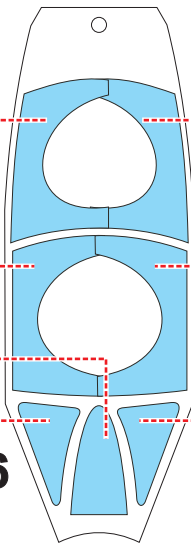

eduard
MASK

CX 280

Buccaneer S.2B 1/72

The die-cut mask for accurate canopy frame painting of the *Airfix* scale 1/472 KIT

1.)

78

76

2.)

LIQUID MASK ■

76

78

3.)