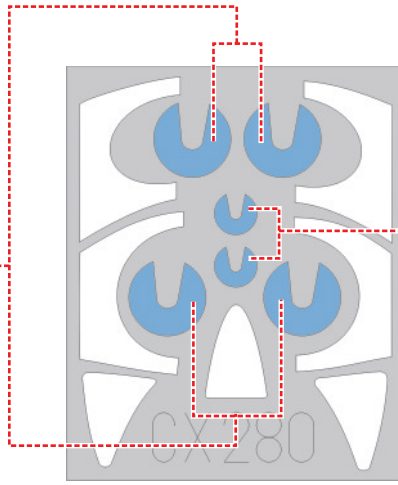

eduard
MASK

CX 280

Buccaneer S.2B 1/72

The die-cut mask for accurate canopy frame painting of the *Airfix* scale 1/472 KIT

1.)

78

76

2.)