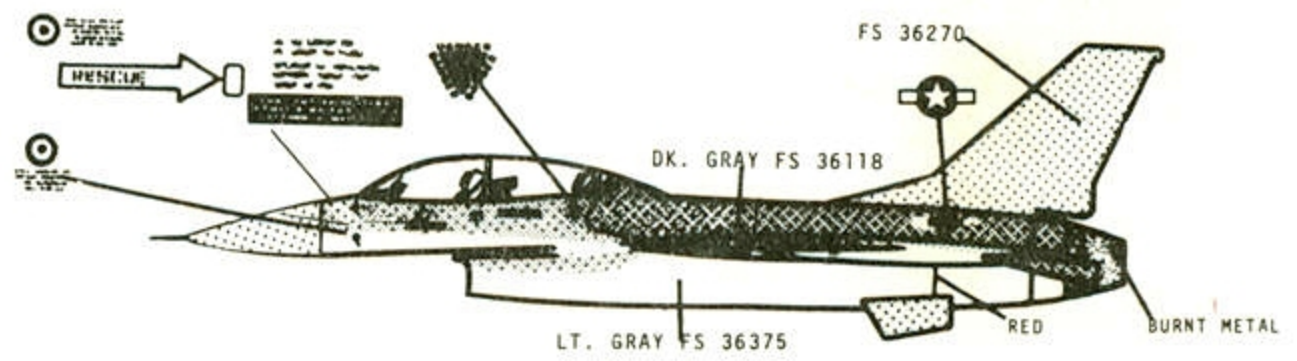

DECAL ON BOTH SIDES

F-16A 78-002

COLORED TAC BADGE

DECAL PLACEMENT AND COLOR SCHEME

COLOR REFERENCES: FSC 36270 GRAY
 FSC 36118 DK. GRAY
 FSC 36375 LT. GRAY

F-16B 79-428th
 SQUADRON COMMANDERS AIRCRAFT

F-16B 79-430
 474 TFW/430 TFS
 NELLIS AFB ARIZ. 8-81