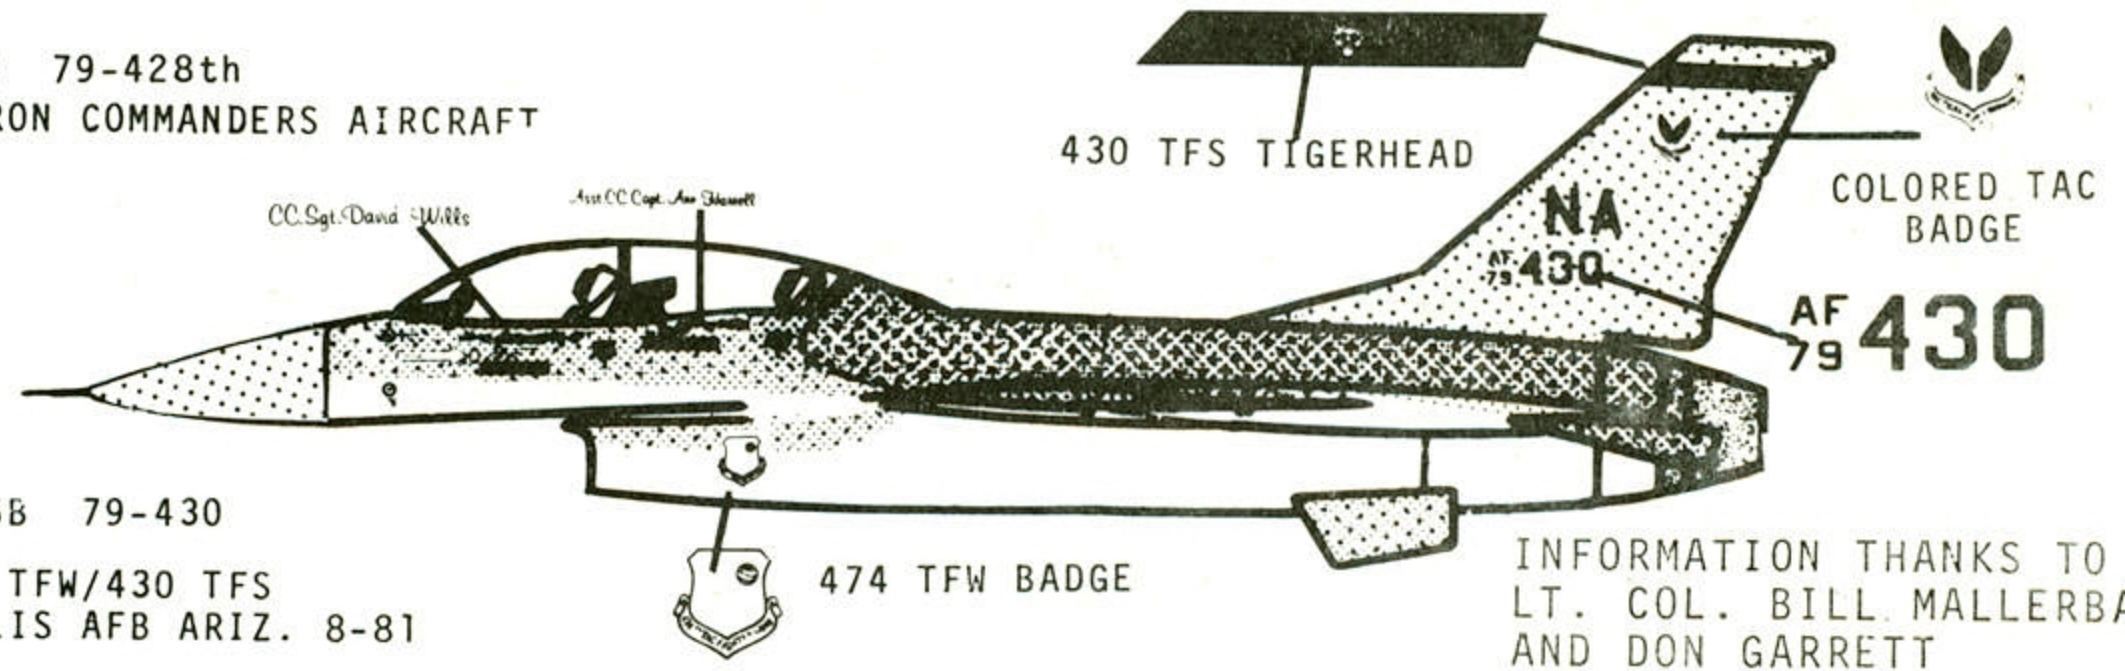

F-16A 80-486

8 TFW KUNSAN KOREA 12-81

PACIFIC AIR FORCE BADGE

8 TFW

PACIFIC AIR FORCE BADGE

48-136

Sgt Gen Chuck Donnelly ***

CARGO POD

DECAL ON BOTH SIDES

F-16A 78-002

COLORED TAC BADGE

DECAL PLACEMENT AND COLOR SCHEME

COLOR REFERENCES: FSC 36270 GRAY
 FSC 36118 DK. GRAY
 FSC 36375 LT. GRAY

F-16B 79-428th
 SQUADRON COMMANDERS AIRCRAFT

F-16B 79-430
 474 TFW/430 TFS
 NELLIS AFB ARIZ. 8-81