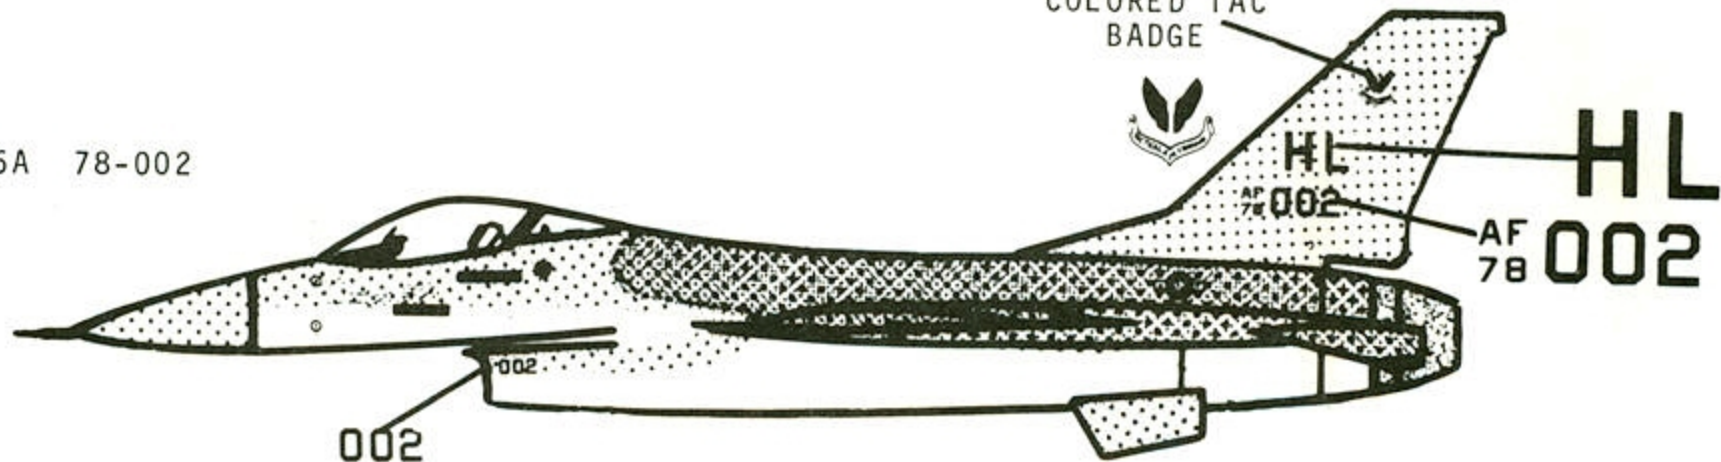

F-16A 80-486

8 TFW KUNSAN KOREA 12-81

PACIFIC AIR FORCE BADGE

8 TFW

PACIFIC AIR FORCE BADGE

48-136

Sgt Gen Chuck Donnelly ***

CARGO POD

DECAL ON BOTH SIDES

F-16A 78-002

COLORED TAC BADGE

DECAL PLACEMENT AND COLOR SCHEME

COLOR REFERENCES: FSC 36270 GRAY
 FSC 36118 DK. GRAY
 FSC 36375 LT. GRAY

F-16B 79-428th
 SQUADRON COMMANDERS AIRCRAFT

F-16B 79-430
 474 TFW/430 TFS
 NELLIS AFB ARIZ. 8-81