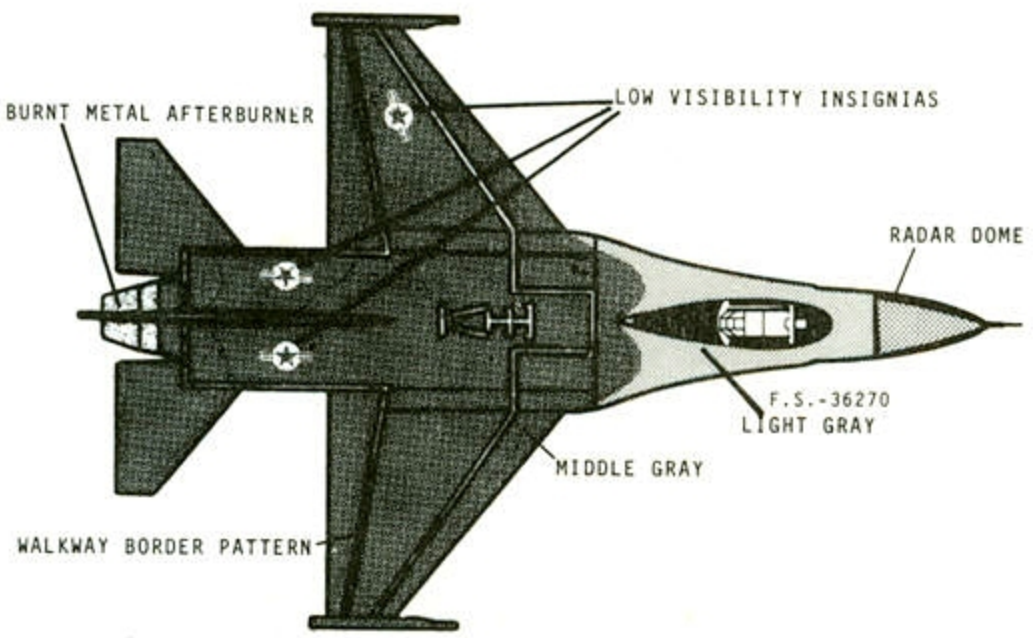

F-16A 80-486

8 TFW KUNSAN KOREA 12-81

PACIFIC AIR FORCE BADGE

8 TFW

PACIFIC AIR FORCE BADGE

48-136

Sgt Gen Chuck Donnelly ***

CARGO POD

DECAL ON BOTH SIDES

F-16A 78-002

COLORED TAC BADGE

DECAL PLACEMENT AND COLOR SCHEME

COLOR REFERENCES: FSC 36270 GRAY
 FSC 36118 DK. GRAY
 FSC 36375 LT. GRAY

F-16B 79-428th
 SQUADRON COMMANDERS AIRCRAFT

F-16B 79-430
 474 TFW/430 TFS
 NELLIS AFB ARIZ. 8-81