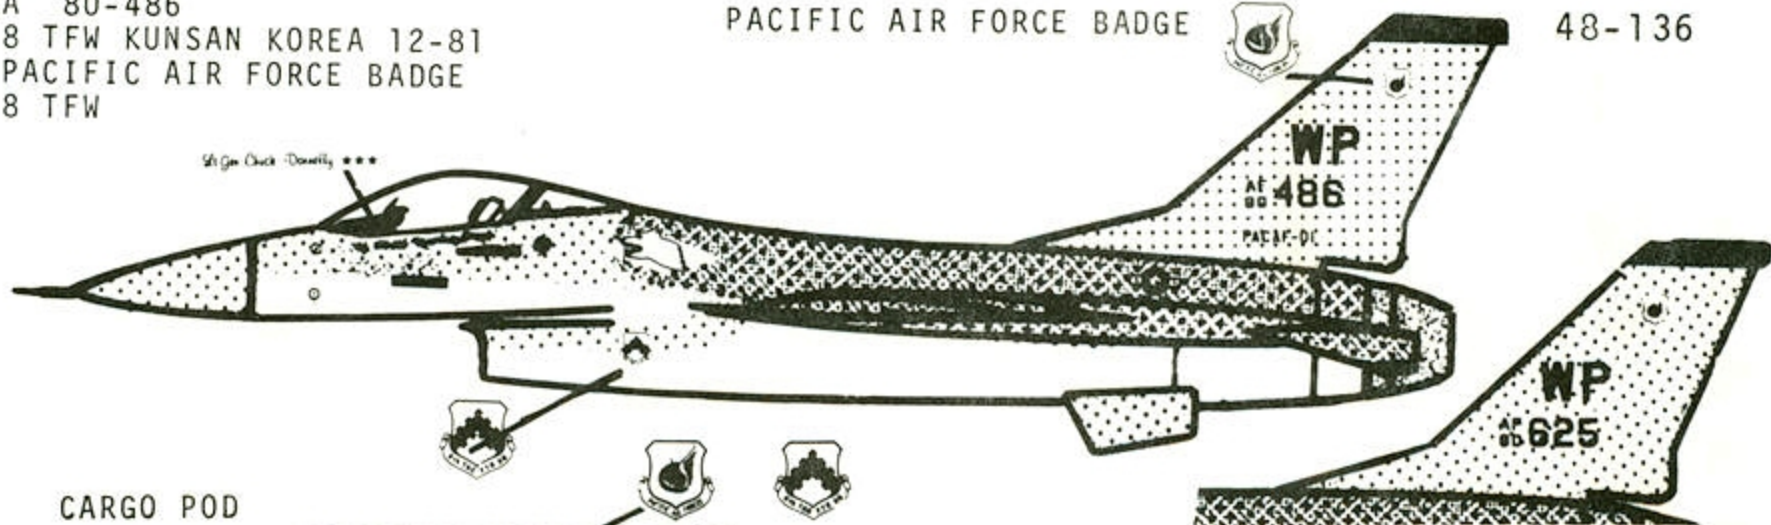

F-16A 80-486

8 TFW KUNSAN KOREA 12-81

PACIFIC AIR FORCE BADGE

8 TFW

PACIFIC AIR FORCE BADGE

48-136

Sgt Gen Chuck Donnelly ***

CARGO POD

DECAL ON BOTH SIDES

F-16A 78-002

COLORED TAC BADGE

DECAL PLACEMENT AND COLOR SCHEME

COLOR REFERENCES: FSC 36270 GRAY
 FSC 36118 DK. GRAY
 FSC 36375 LT. GRAY

F-16B 79-428th
 SQUADRON COMMANDERS AIRCRAFT

F-16B 79-430
 474 TFW/430 TFS
 NELLIS AFB ARIZ. 8-81