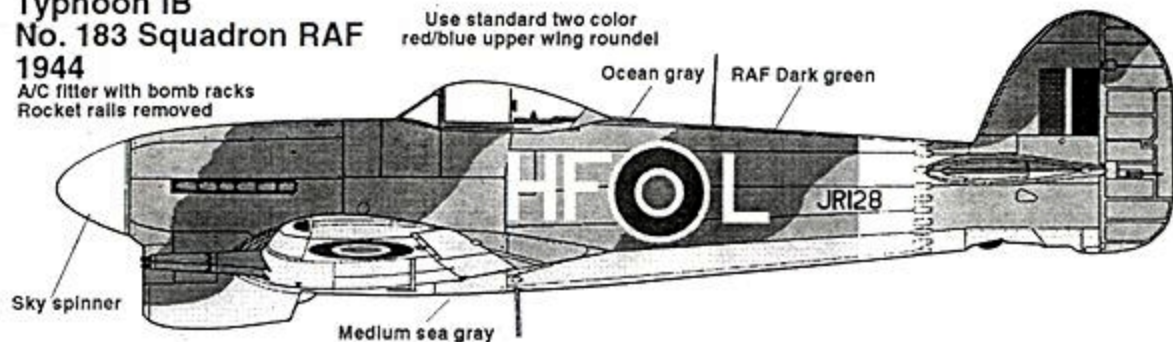

Typhoon IB
No. 183 Squadron RAF
1944
A/C fitter with bomb racks
Rocket rails removed