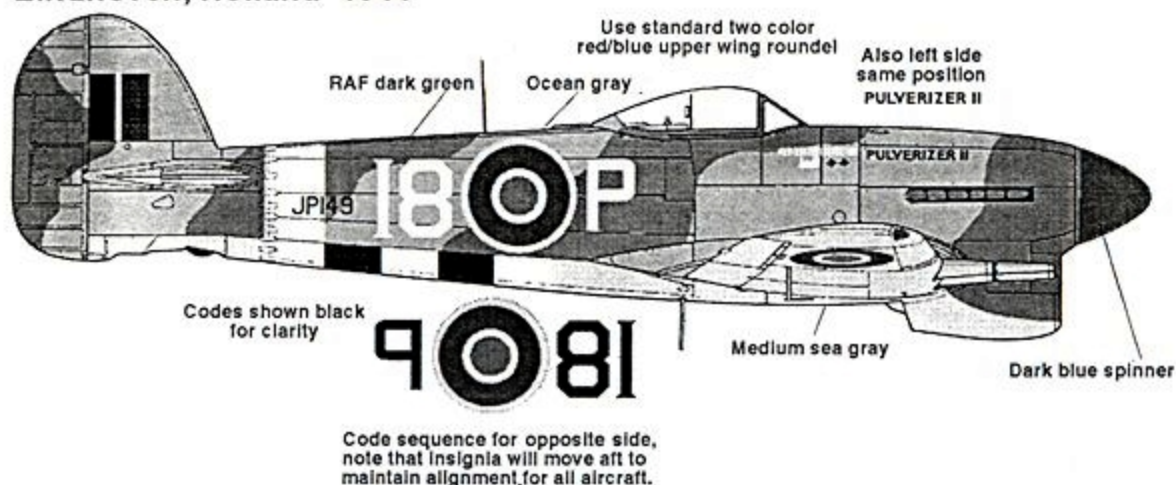

SuperScale Decal No. 48-543
 RAF/RCAF Typhoon IBs
 No.143 Wing., No.440 Sqdn., No.183 Sqnd.
 No.439 Sqdn., No.175 Sqdn

Typhoon IB
 No. 440 Squadron, 2nd T.A.F. RCAF
 35 Missions, 1 Locomotive, 2 Air kills
 Eindhoven, Holland 1944