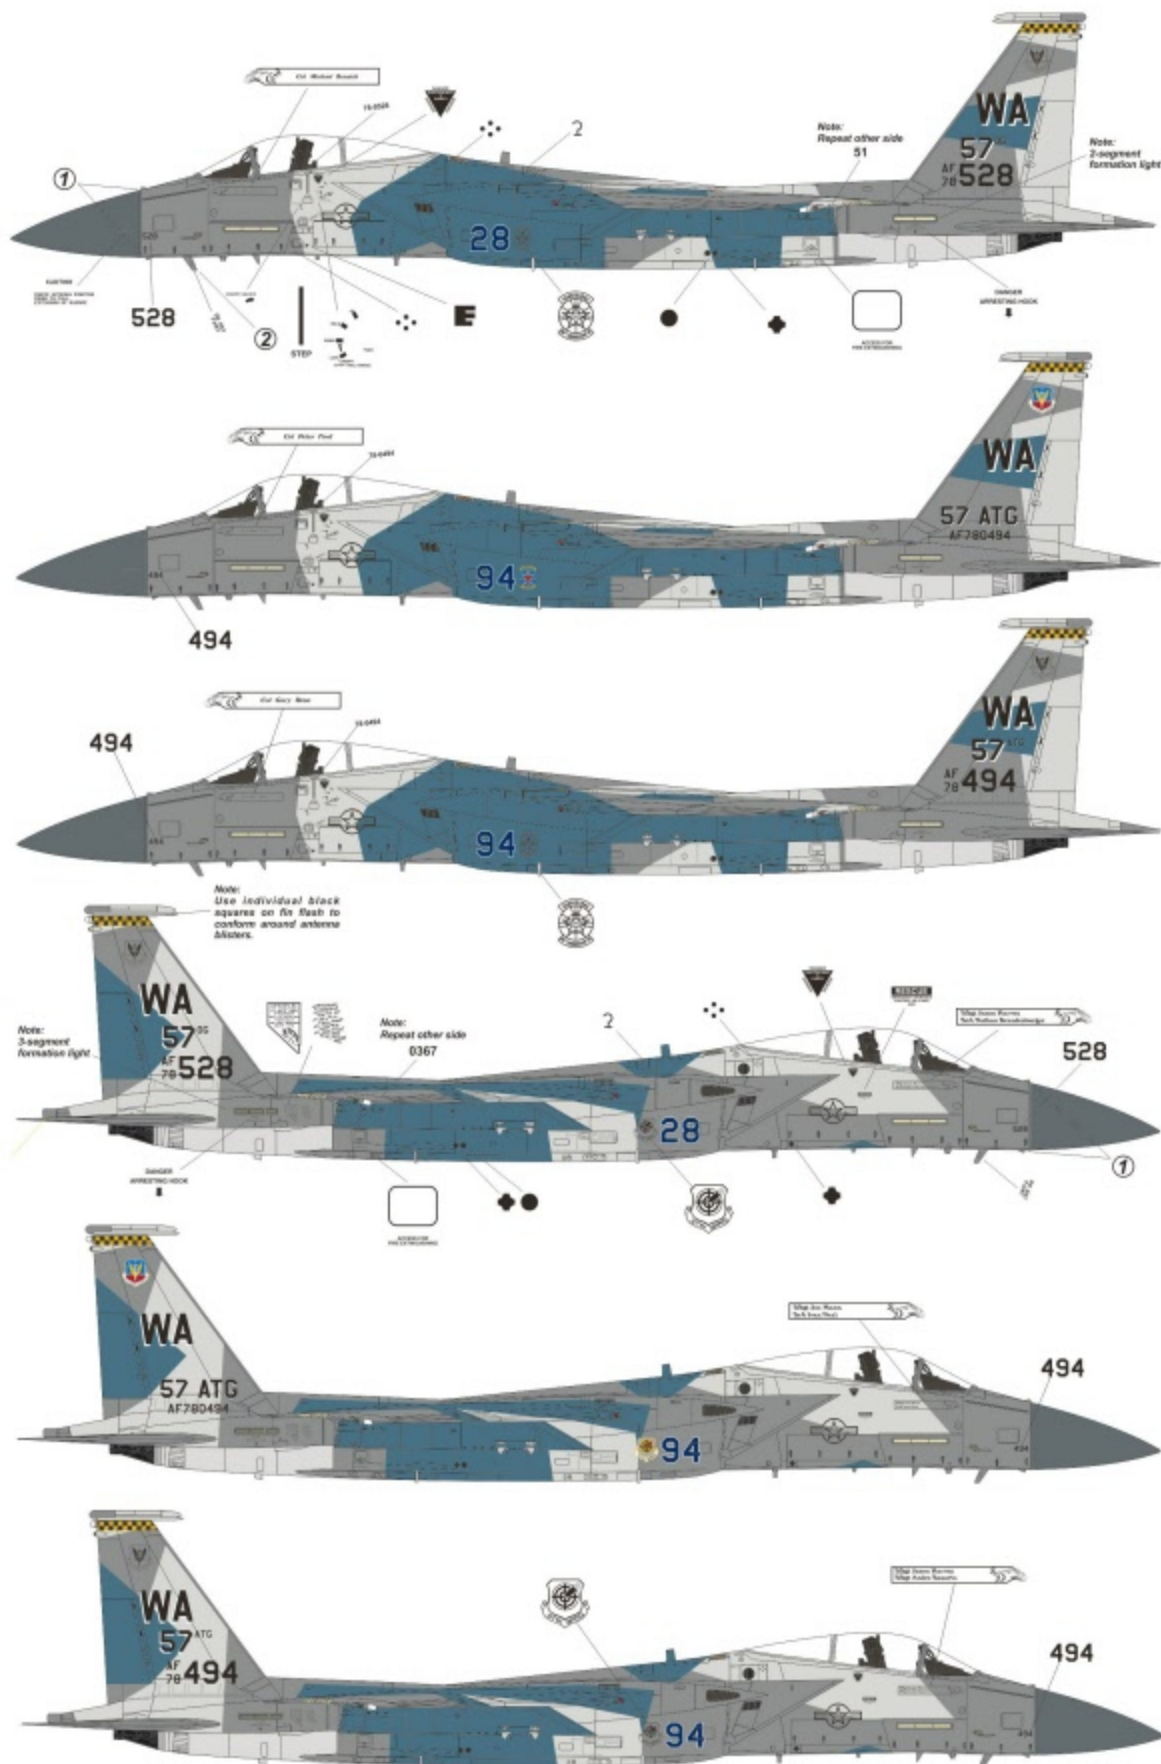

9960 Sourwood Drive
Fort Worth, TX 76244

WHAT'S OUT THERE?

- 1/48th Hasegawa F-15C
- 1/48th Great Models F-15C
- 1/48th Academy F-15C
- 1/48th Revellogram F-15C
- 1/48th Tamiya F-15C

F-15C
65th Aggressor Squadron
S/N 78-0528
February 2015

F-15C
65th Aggressor Squadron
S/N 78-0494
November 2012

F-15C
65th Aggressor Squadron
S/N 78-0494
December 2014

Modeling Notes:

The following modifications should be made to your model to accurately depict these aircraft.

- ① Upper/Lower Forward ALQ-135 Antenna
- ② Large UHF Blade Antenna
- ③ GPS Antenna
- ④ Aft Starboard ALQ-135 Antenna

Special thanks to Waco, Slick, Bulldog, Opus and Ken Middleton for their reference help and photographs provided during the creation of this decal sheet.

Follow us on Facebook and Twitter
<http://www.facebook.com/pages/TWOBOBS-DECALS>
@twobobsdecals

F-15C DIGITAL REMIX

48-248
MSRP $14.00 US