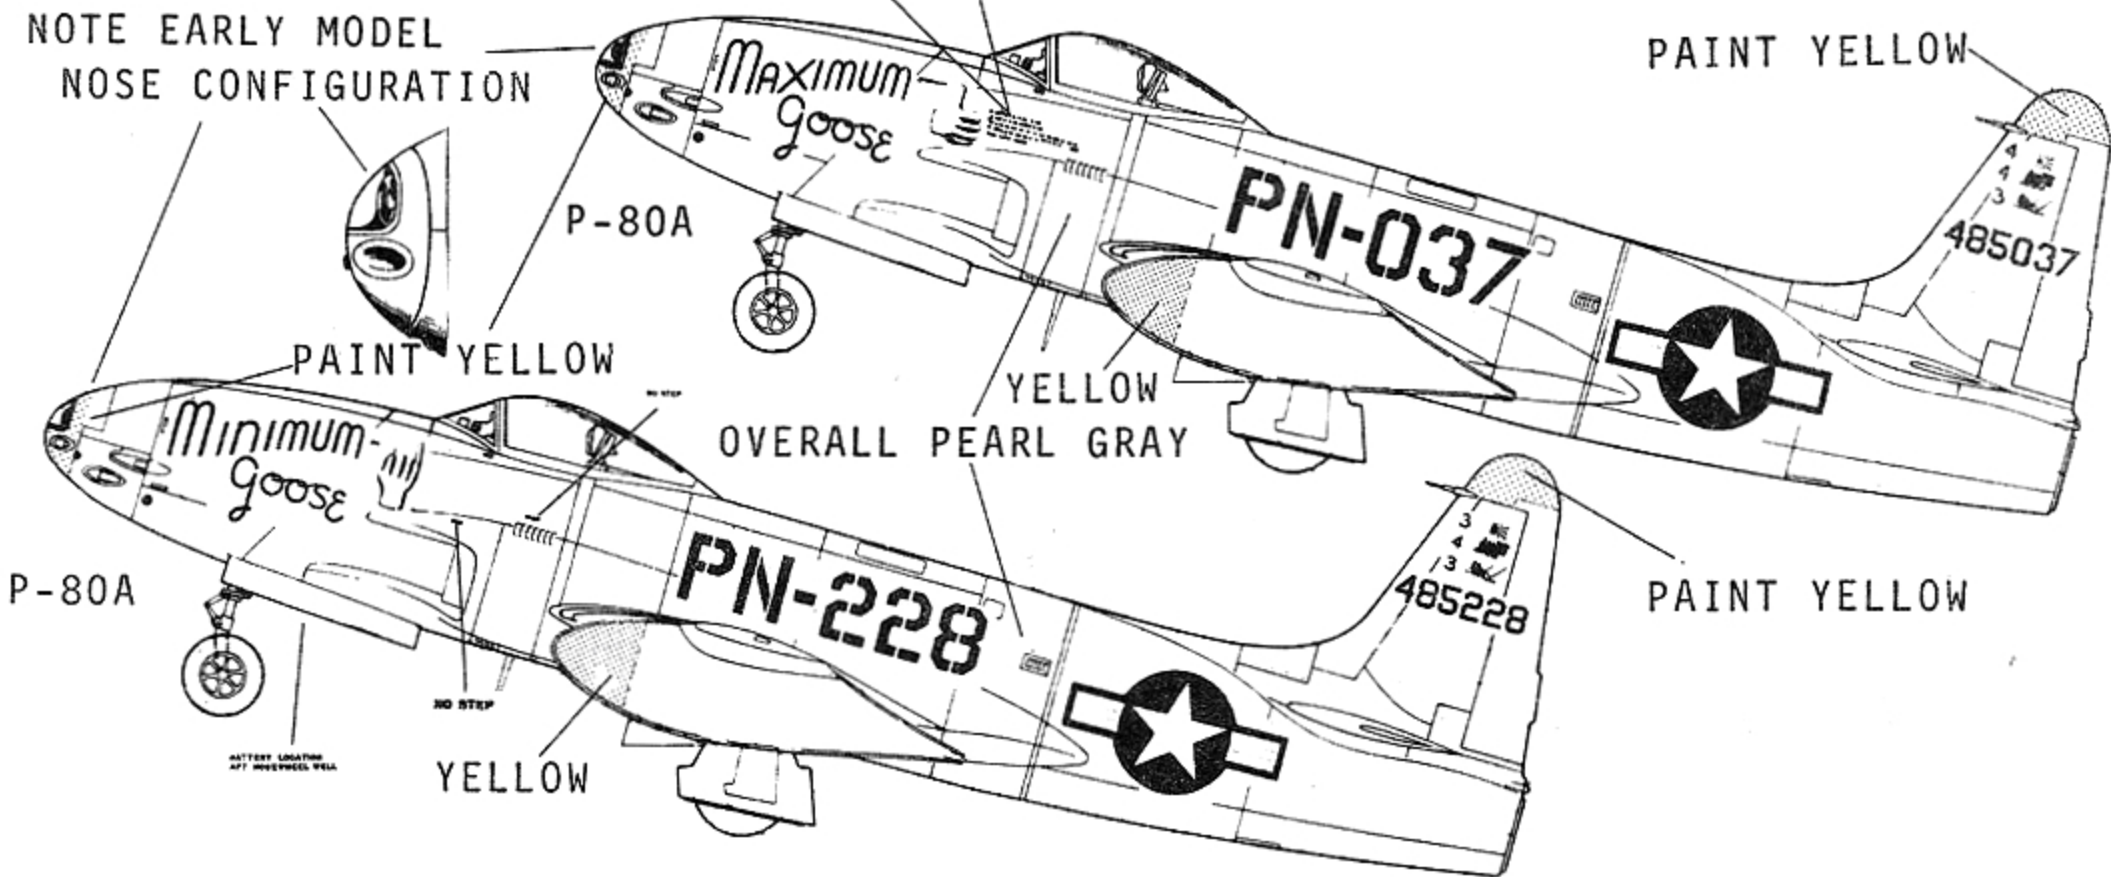

INFORMATION:  
 "P-80 SHOOTING STAR IN ACTION"  
 SQUADRON/SIGNAL PUBLICATIONS

STARBOARD SIDE      PORT SIDE

US AIR FORCE P-80A  
 20 SERIAL, SN 48-100000

P-80A-10-20  
 SN 48-100000

NOTE EARLY MODEL  
 NOSE CONFIGURATION

PAINT YELLOW

P-80A

PAINT YELLOW

YELLOW

OVERALL PEARL GRAY

P-80A

PAINT YELLOW

NO STEP

YELLOW

BATTERY LOCATING  
 277 ROVERWELL WELL

DATA SHOWN ON THESE TWO PLANES PERTAIN TO BOTH PLANES

IT IS OUR INTENTION TO  
PROVIDE THESE DRAWINGS  
FOR DECAL PLACEMENT ONLY.  
THEY MAY NOT BE ACCURATE  
FOR ANY OTHER PURPOSE.