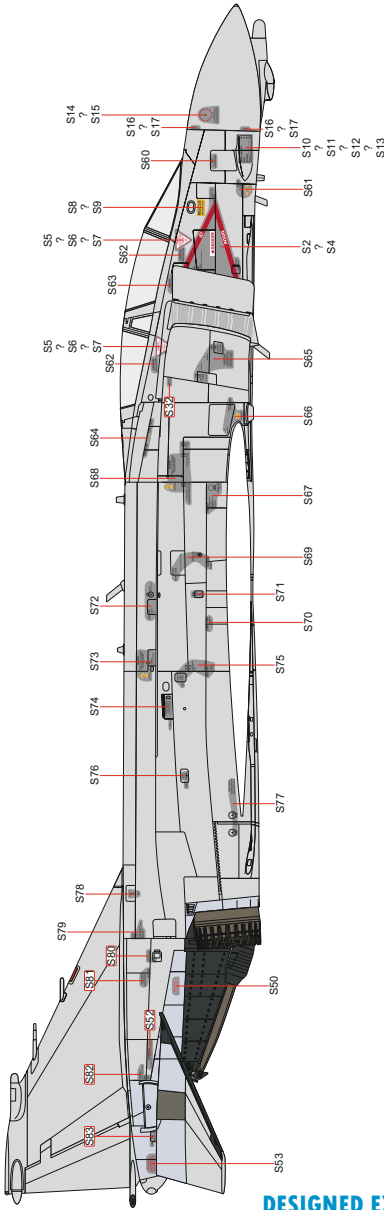

SCALE
1/48

F-4B STENCILS

ITEM #
D48094

DESIGNED EXCLUSIVELY FOR F-4B BY TAMIYA

Eduard - Model Accessories, 435 21 Obrnice 170,
Czech Republic

WWW.EDUARD.COM

D48094 F-4B stencils 1/48

8 591437 562831

**Nose gear door
inner side**

**Left air intake
inner side**

**Right air intake
inner side**

Left airbrake

Right airbrake

**Left main gear
door**

**Right main gear
door**

Left outer pylon

Right outer pylon

Left LAU/7A

Right LAU/7A