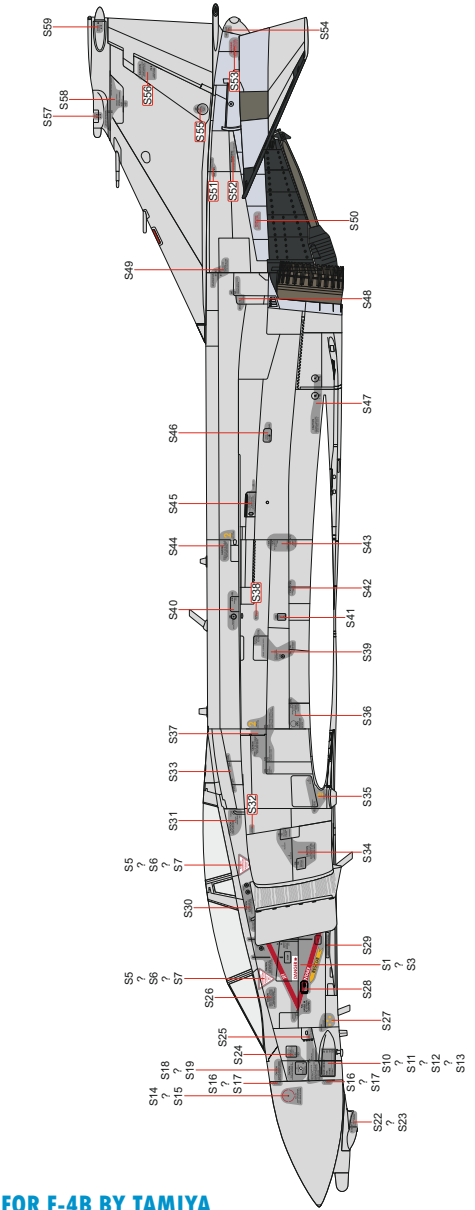

SCALE
1/48

F-4B STENCILS

ITEM #
D48094

DESIGNED EXCLUSIVELY FOR F-4B BY TAMIYA

Eduard - Model Accessories, 435 21 Obrnice 170,
Czech Republic

WWW.EDUARD.COM

D48094 F-4B stencils 1/48

8 591437 562831

**Nose gear door
inner side**

**Left air intake
inner side**

**Right air intake
inner side**

Left airbrake

Right airbrake

**Left main gear
door**

**Right main gear
door**

Left outer pylon

Right outer pylon

Left LAU/7A

Right LAU/7A