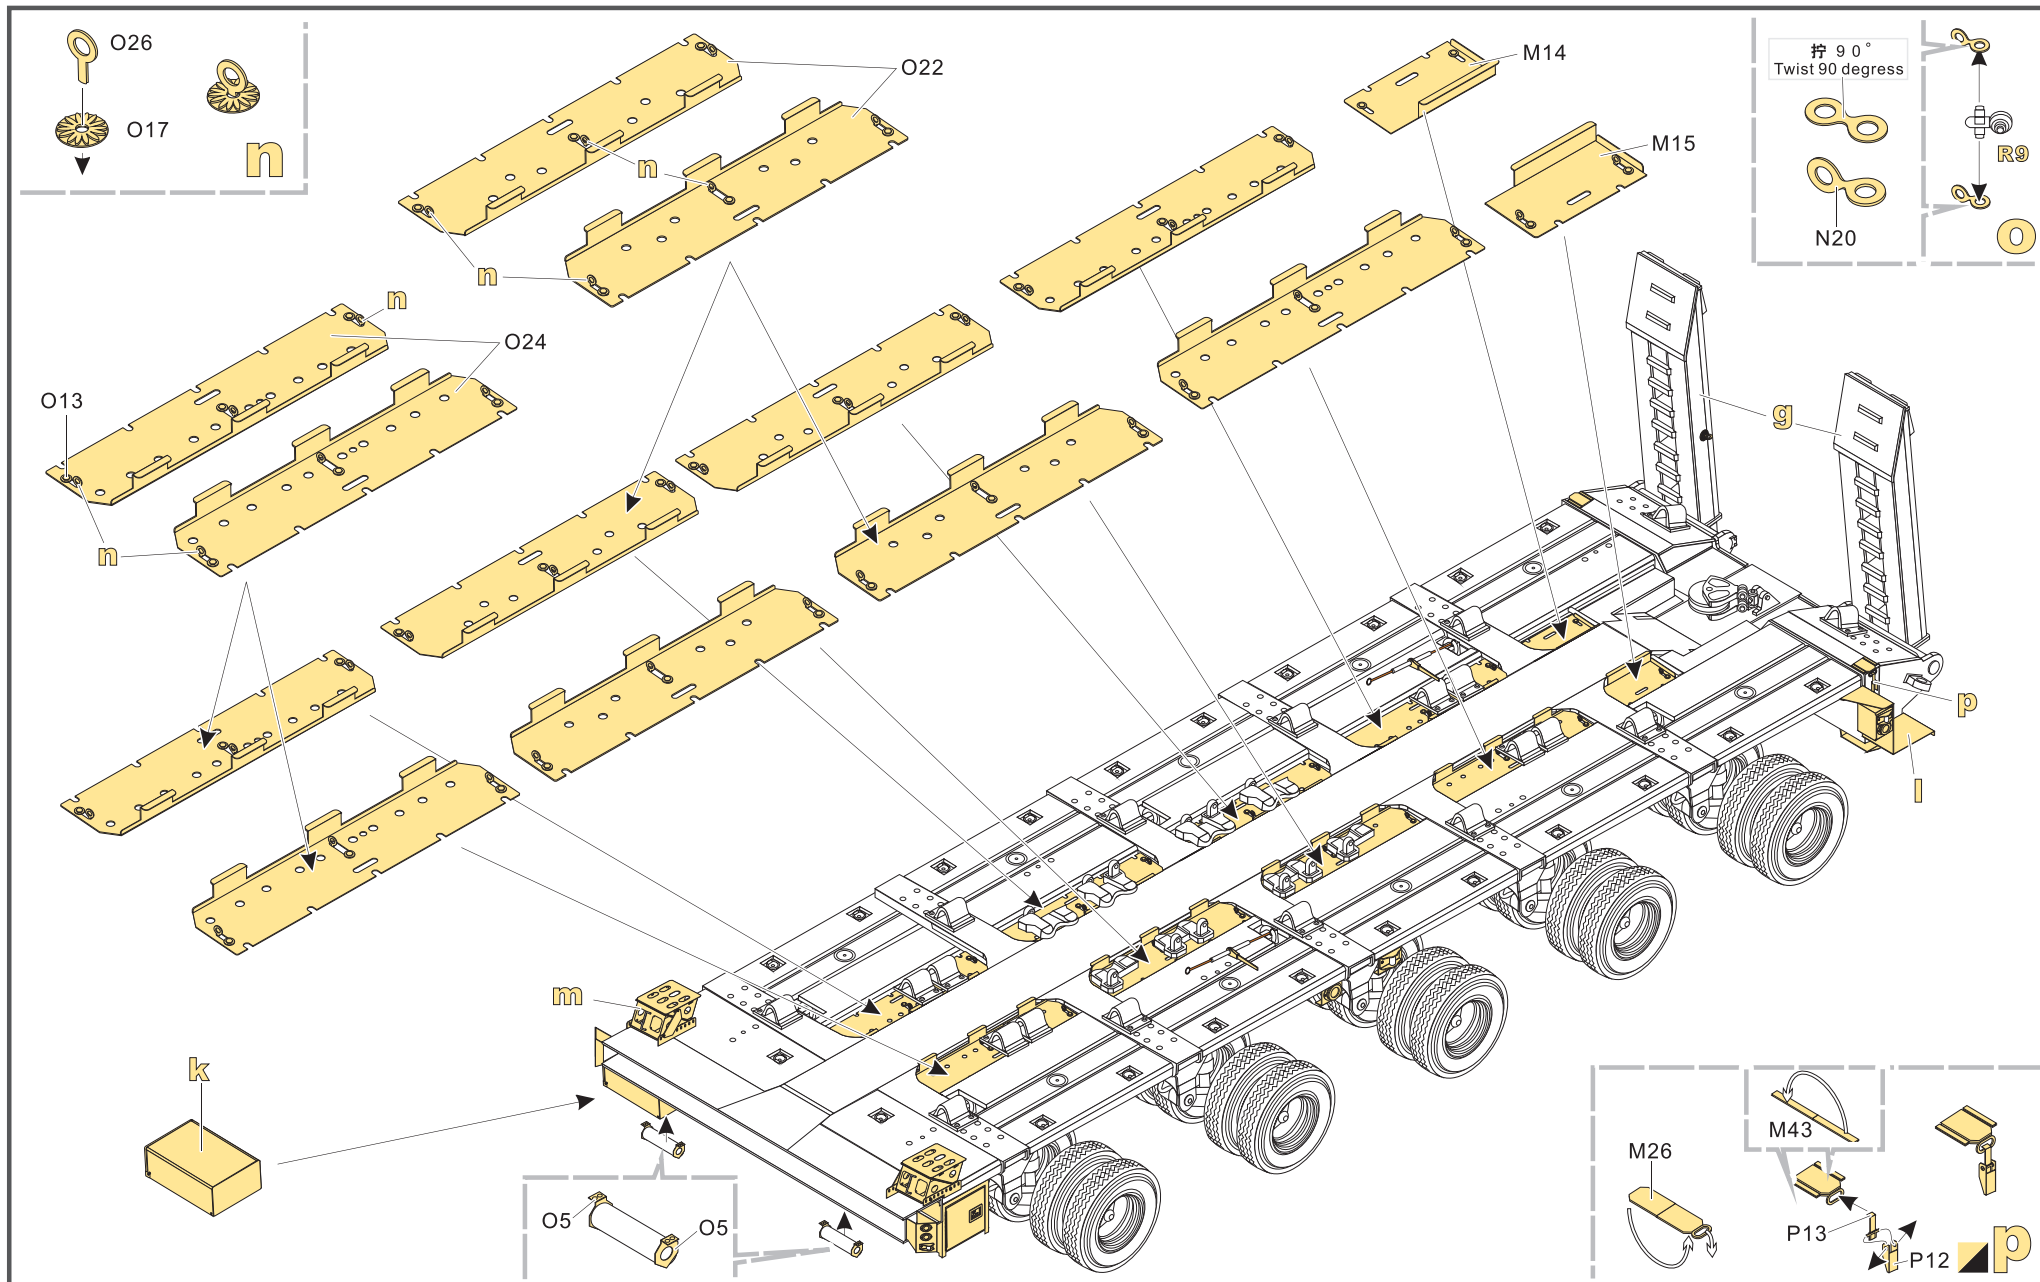

1/35 MILITARY MINIATURE VEHICLE UPGRADE SERIES PE35502