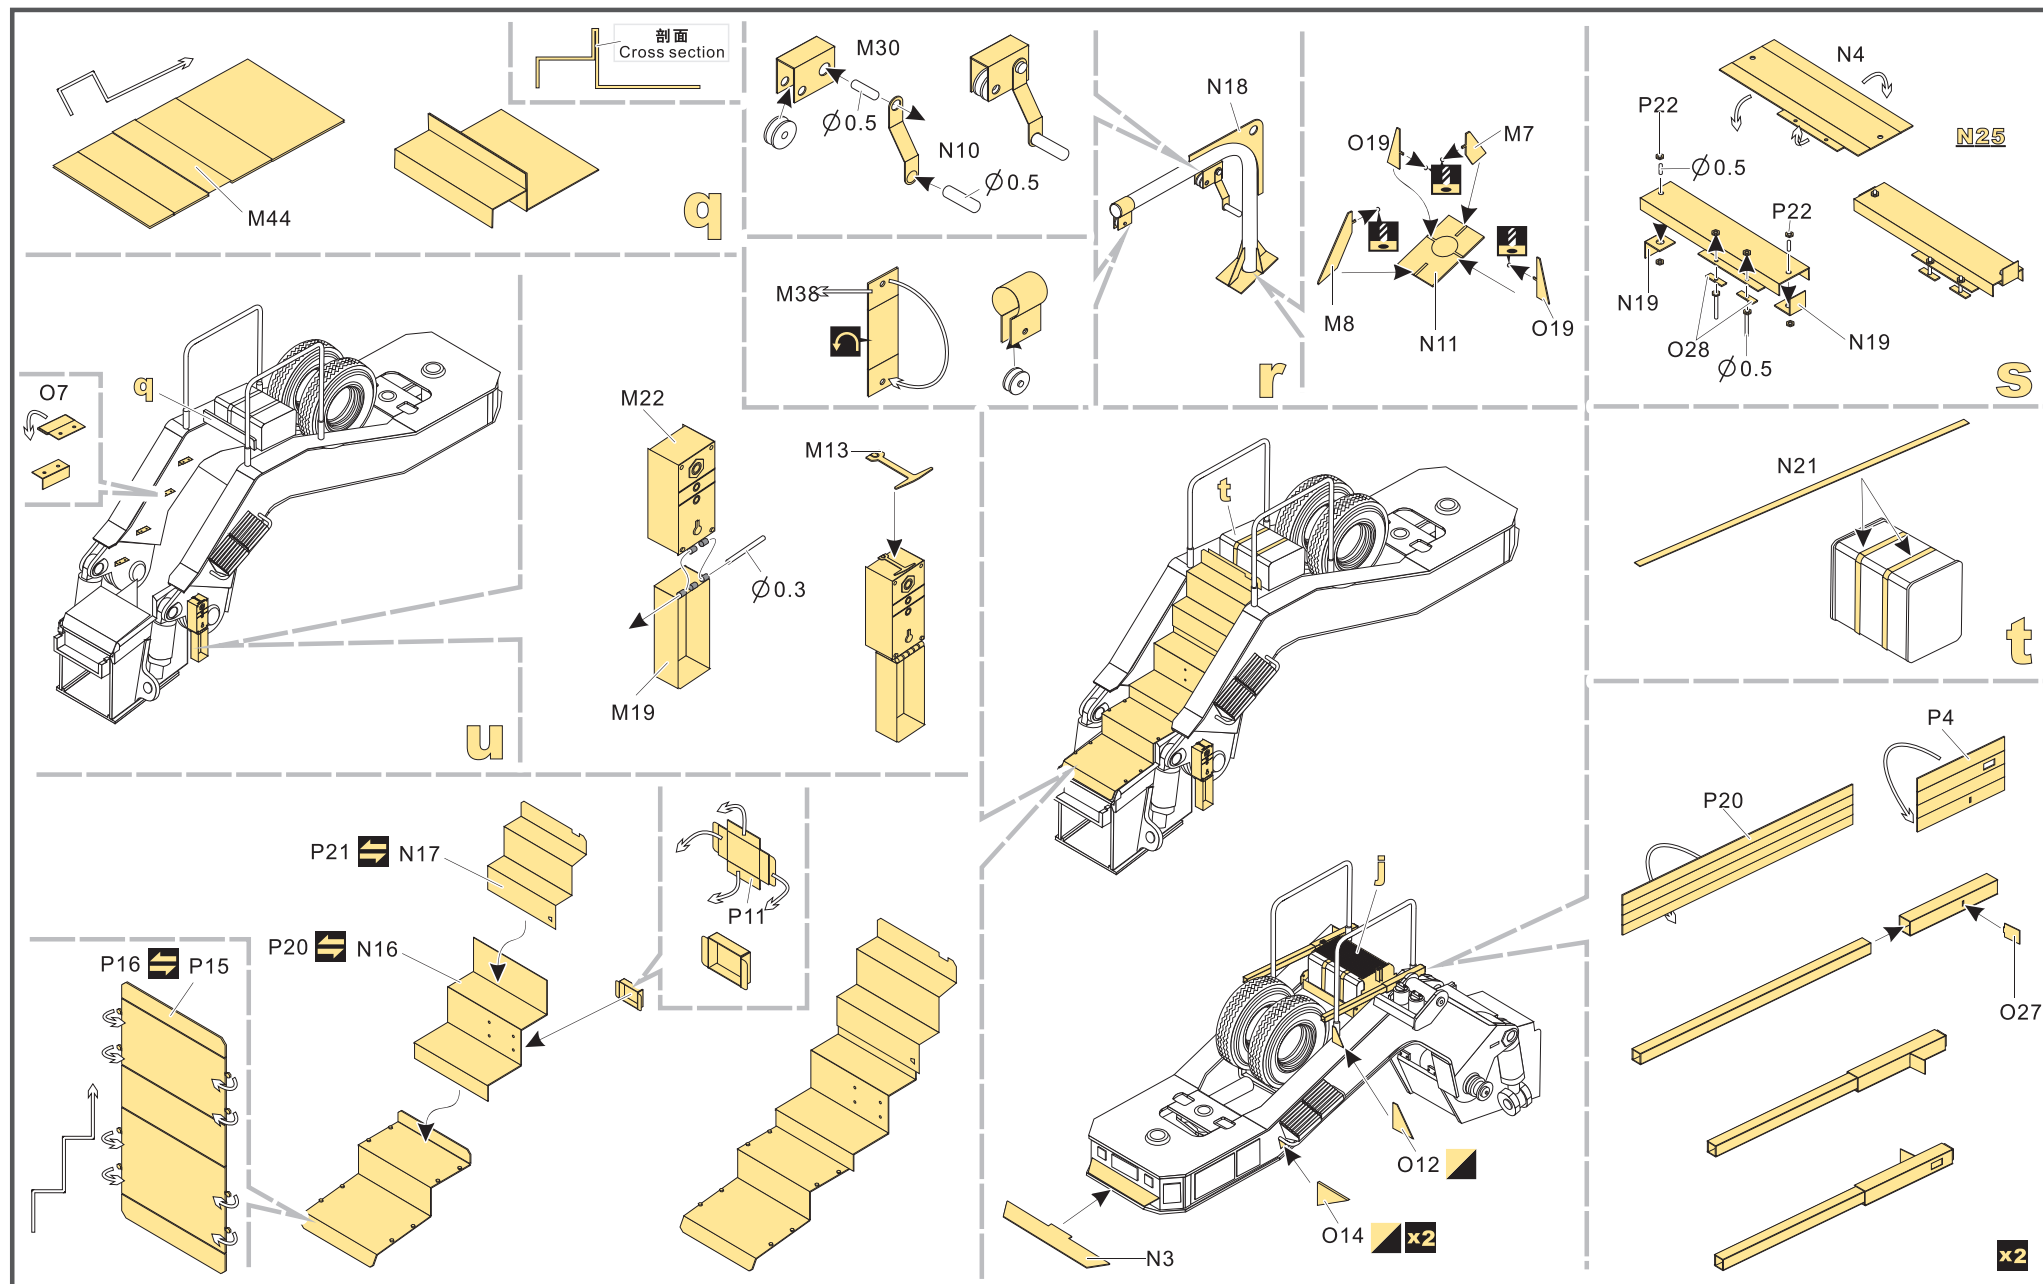

1/35 MILITARY MINIATURE VEHICLE UPGRADE SERIES PE35502