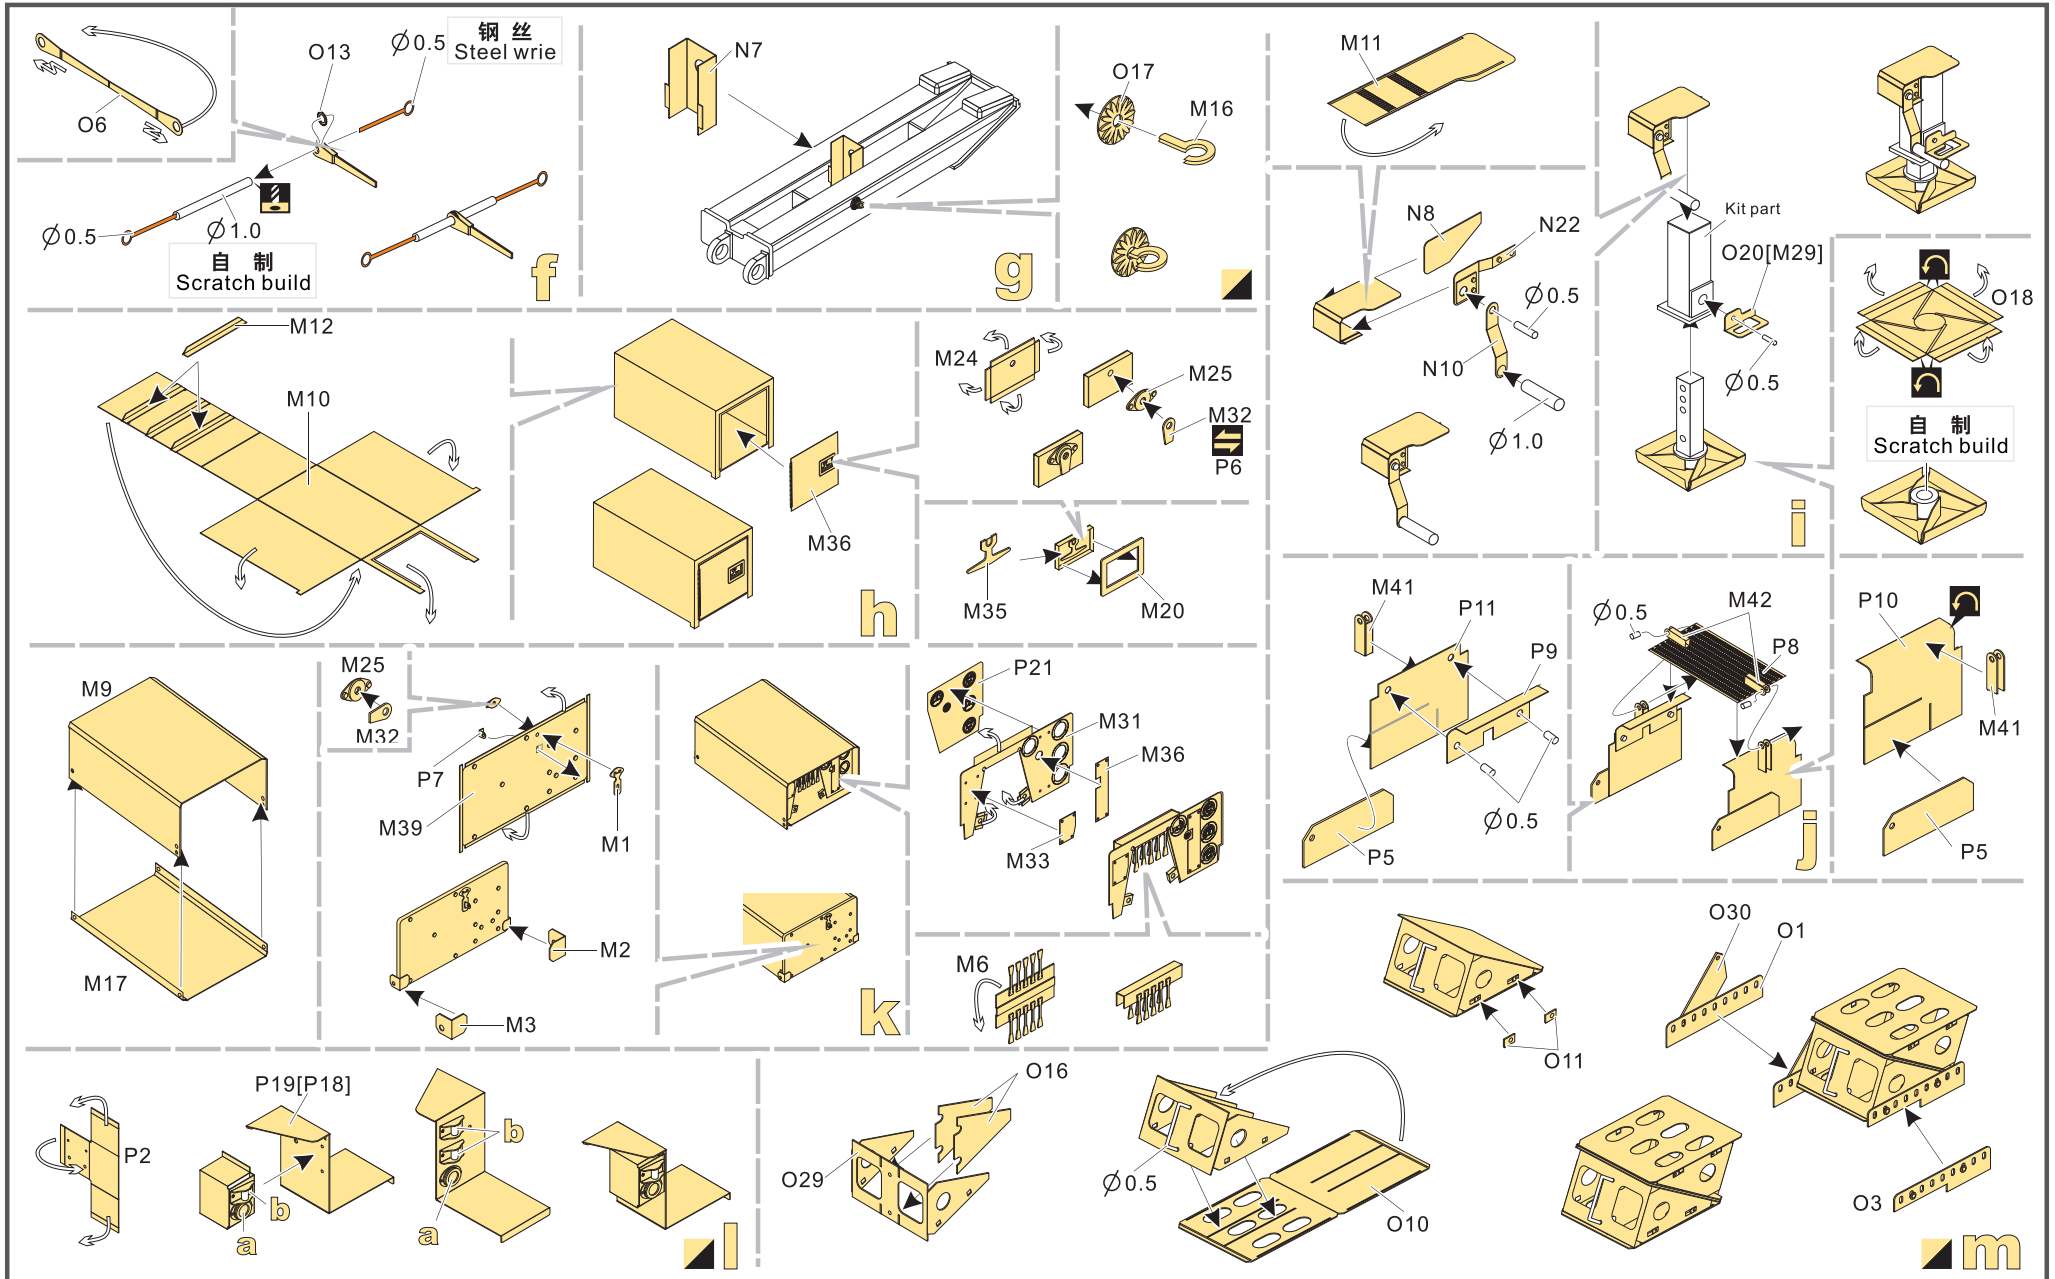

1/35 MILITARY MINIATURE VEHICLE UPGRADE SERIES PE35502