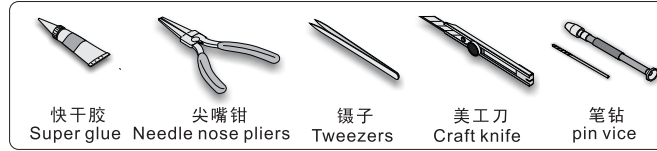

1/35 MILITARY MINIATURE VEHICLE UPGRADE SERIES PE35502

Modern U.S. M1000 Trailer basic

现代美军 M1000拖车拖板基本件

[For HOBBYBOSS 85502]

推荐使用工具 RECOMMENDED TOOLS