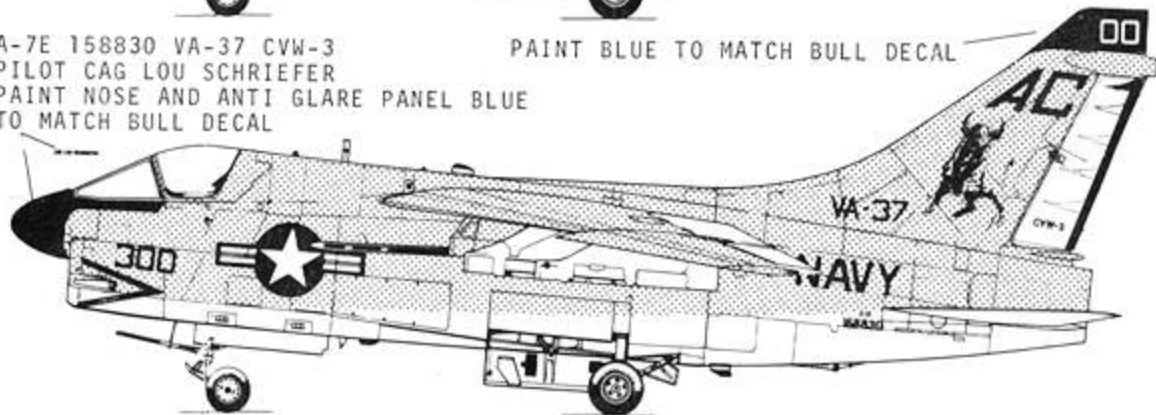

A-7E 160614 VA-83 USS FORRESTAL
CAG-17 PILOT CDR. B. B. BREMNER

PAINT BLUE TO MATCH PILOT
NAME PLATE

A-7E 158830 VA-37 CVW-3
PILOT CAG LOU SCHRIEFER
PAINT NOSE AND ANTI GLARE PANEL BLUE
TO MATCH BULL DECAL

PAINT BLUE TO MATCH BULL DECAL

A-7E 159655 VA-15 USS AMERICA CAG. CVW-6
WHITE NOSE RADOME

BROWN
YELLOW
GREEN
RED
GREEN
BLACK

A-7
GULL GRAY- UPPER SURFACES EXCEPT MOVABLE CONTROLS
WHITE- LOWER SURFACES OF FUSELAGE, LOWER WINGS
STABILIZERS, WHEEL WELLS, AILERONS, FLAPS, GEAR
STRUTS, MISSILES, AND AUX. FUEL TANKS