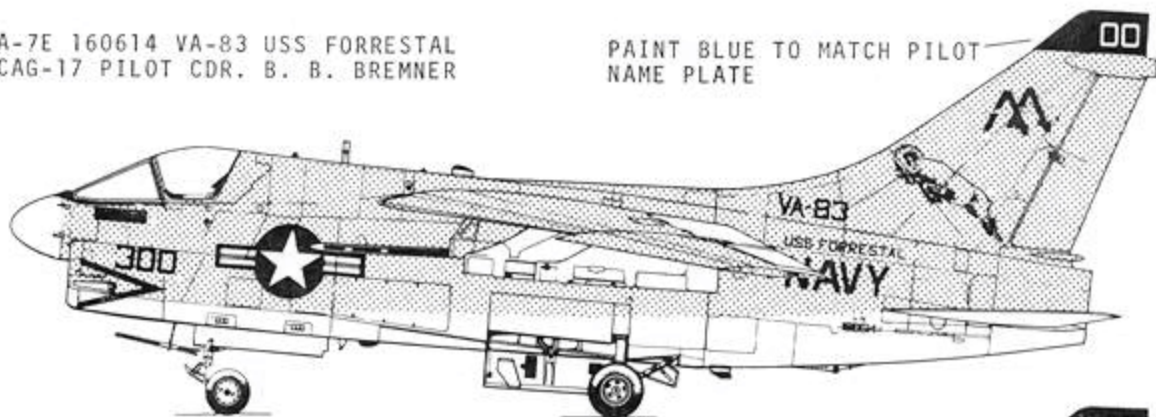

A-7E 160614 VA-83 USS FORRESTAL
CAG-17 PILOT CDR. B. B. BREMNER

PAINT BLUE TO MATCH PILOT
NAME PLATE

A-7E 158830 VA-37 CVW-3
PILOT CAG LOU SCHRIEFER
PAINT NOSE AND ANTI GLARE PANEL BLUE
TO MATCH BULL DECAL

PAINT BLUE TO MATCH BULL DECAL

A-7E 159655 VA-15 USS AMERICA CAG. CVW-6
WHITE NOSE RADOME

BROWN
YELLOW
GREEN
RED
GREEN
BLACK

A-7
GULL GRAY- UPPER SURFACES EXCEPT MOVABLE CONTROLS
WHITE- LOWER SURFACES OF FUSELAGE, LOWER WINGS
STABILIZERS, WHEEL WELLS, AILERONS, FLAPS, GEAR
STRUTS, MISSILES, AND AUX. FUEL TANKS