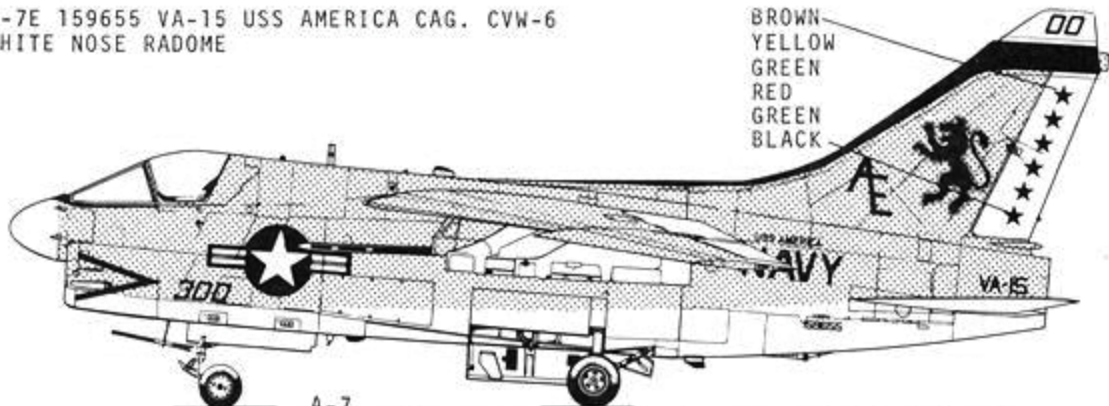

A-7E 160614 VA-83 USS FORRESTAL
CAG-17 PILOT CDR. B. B. BREMNER

PAINT BLUE TO MATCH PILOT
NAME PLATE

A-7E 158830 VA-37 CVW-3
PILOT CAG LOU SCHRIEFER
PAINT NOSE AND ANTI GLARE PANEL BLUE
TO MATCH BULL DECAL

PAINT BLUE TO MATCH BULL DECAL

A-7E 159655 VA-15 USS AMERICA CAG. CVW-6
WHITE NOSE RADOME

BROWN
YELLOW
GREEN
RED
GREEN
BLACK

A-7
GULL GRAY- UPPER SURFACES EXCEPT MOVABLE CONTROLS
WHITE- LOWER SURFACES OF FUSELAGE, LOWER WINGS
STABILIZERS, WHEEL WELLS, AILERONS, FLAPS, GEAR
STRUTS, MISSILES, AND AUX. FUEL TANKS