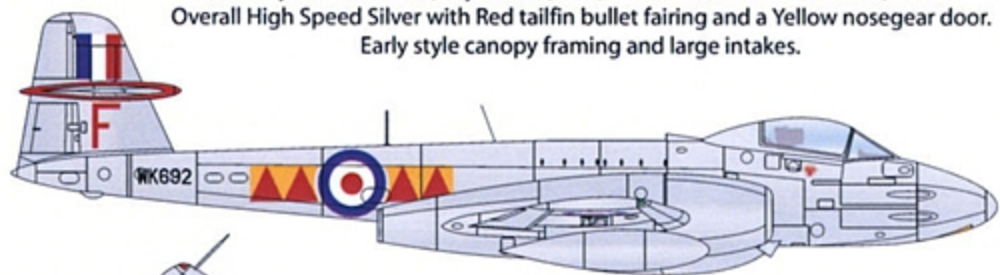

## FREIGHTDOG MODELS

**Gloster Meteor F.Mk.8, WK692 of 604**  
 (County of Middlesex) Squadron, RAF, based at RAF North Weald, 1953.  
 Overall High Speed Silver with Red tailfin bullet fairing and a Yellow nosegear door.  
 Early style canopy framing and large intakes.