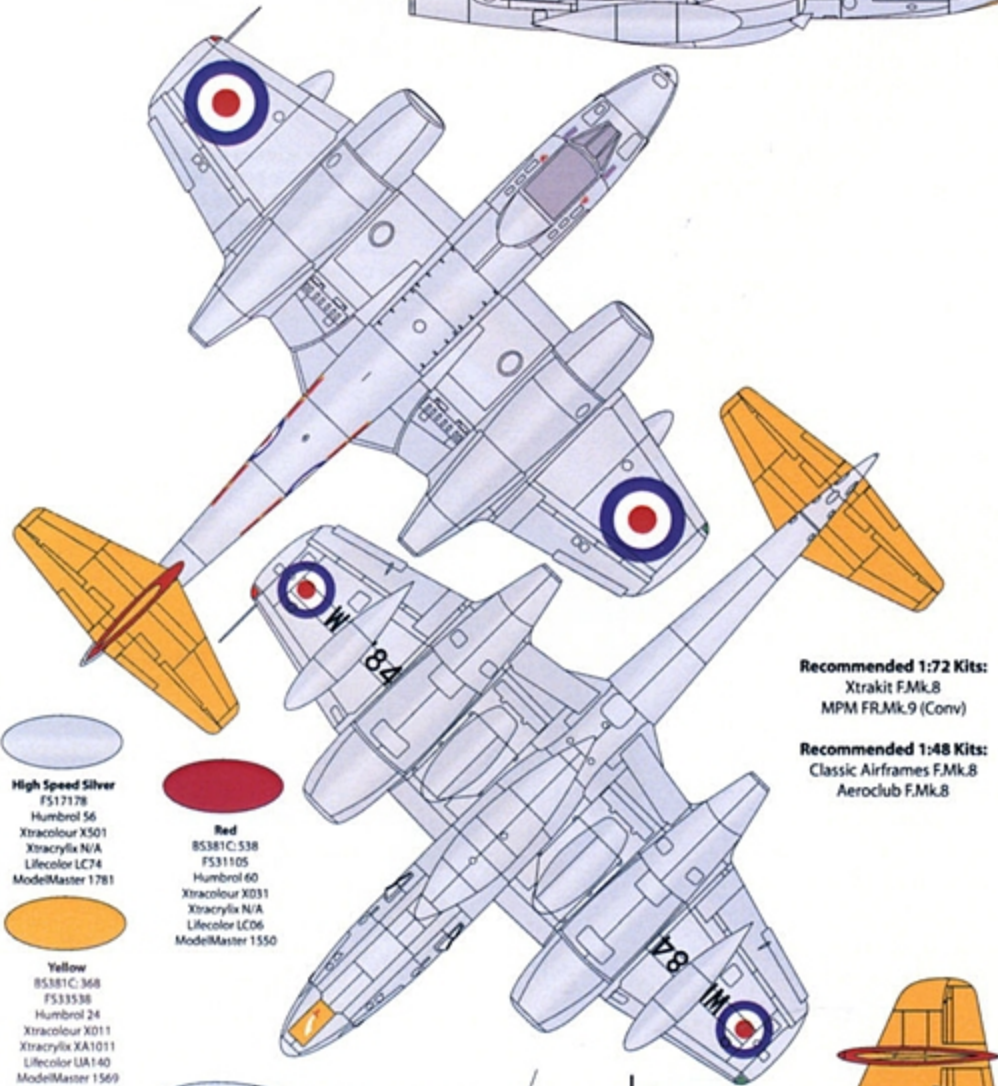

## FREIGHTDOG MODELS

**Gloster Meteor F.Mk.8, WK692 of 604**  
 (County of Middlesex) Squadron, RAF, based at RAF North Weald, 1953.  
 Overall High Speed Silver with Red tailfin bullet fairing and a Yellow nosegear door.  
 Early style canopy framing and large intakes.

## FREIGHTDOG MODELS

**Gloster Meteor F.Mk.8, WK784 of 604**  
 (County of Middlesex) Squadron, RAF, based at RAF North Weald, 1953.  
 Overall High Speed Silver with Red tailfin bullet fairing and Yellow  
 tailfin, tailplanes and nosegear door.  
 Early style canopy framing and large intakes.