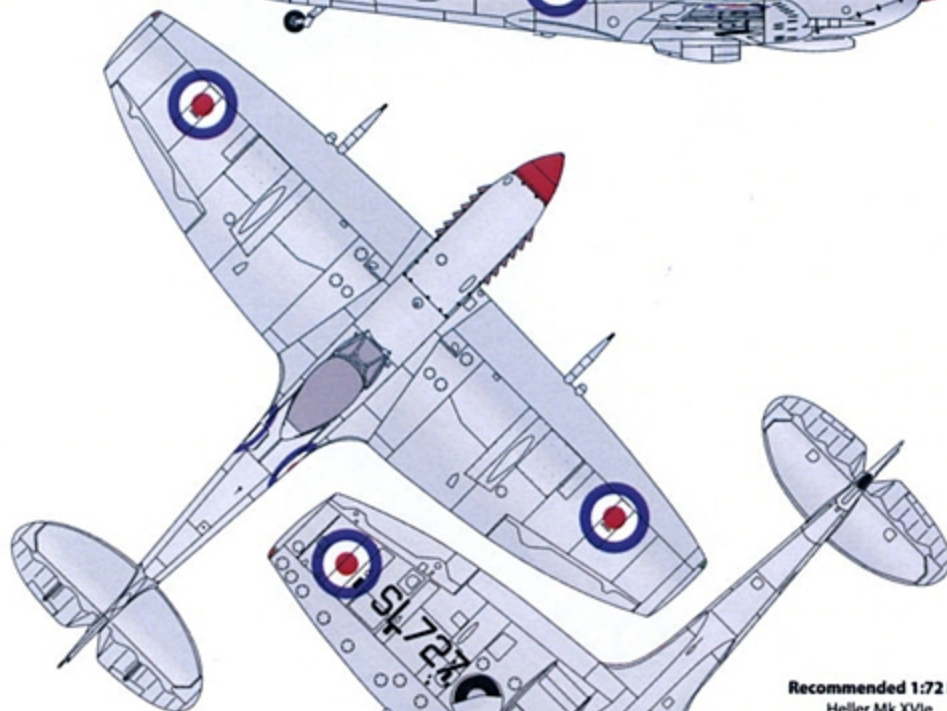

**FREIGHTDOG
MODELS**

Supermarine Spitfire LF.Mk.XVIe, SL727 'HT.L' of 601
(County of London) Squadron, RAF, based at RAF North Weald, late 1949.
Overall High Speed Silver with Red spinner.

Recommended 1:72 Kit:
Heller Mk.XVIe

Recommended 1:48 Kits:
Airfix Mk.XVIe
Occidental Mk.XVIe
ICM Mk.XVIe

High Speed Silver
FS17178
Humbrol 56
Xtracolor X501
Xtracrylix N/A
Lifecolor LC74
ModelMaster 1781

Red
BS381C: 538
FS31105
Humbrol 60
Xtracolor X031
Xtracrylix N/A
Lifecolor LC06
ModelMaster 1550