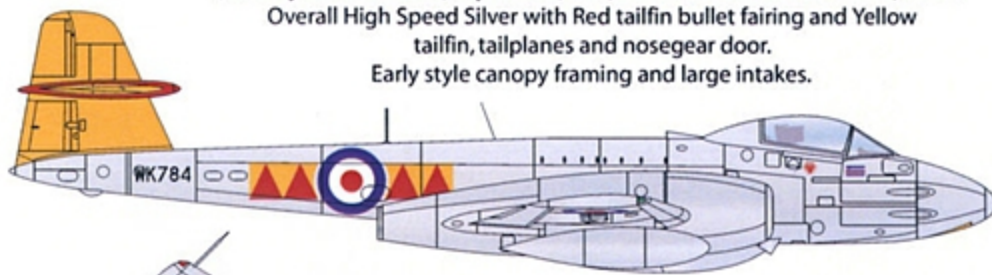

High Speed Silver
FS17178
Humbrol 56
Xtracolor X501
Xtracrylix N/A
Lifecolor LC74
ModelMaster 1781

Red
BS381C.538
FS31105
Humbrol 60
Xtracolor X031
Xtracrylix N/A
Lifecolor LCD6
ModelMaster 1550

Yellow
BS381C.368
FS33538
Humbrol 24
Xtracolor X011
Xtracrylix XA1011
Lifecolor UA140
ModelMaster 1569

Recommended 1:72 Kits:
Xtrakit F.Mk.8
MPM FR.Mk.9 (Conv)

Recommended 1:48 Kits:
Classic Airframes F.Mk.8
Aeroclub F.Mk.8