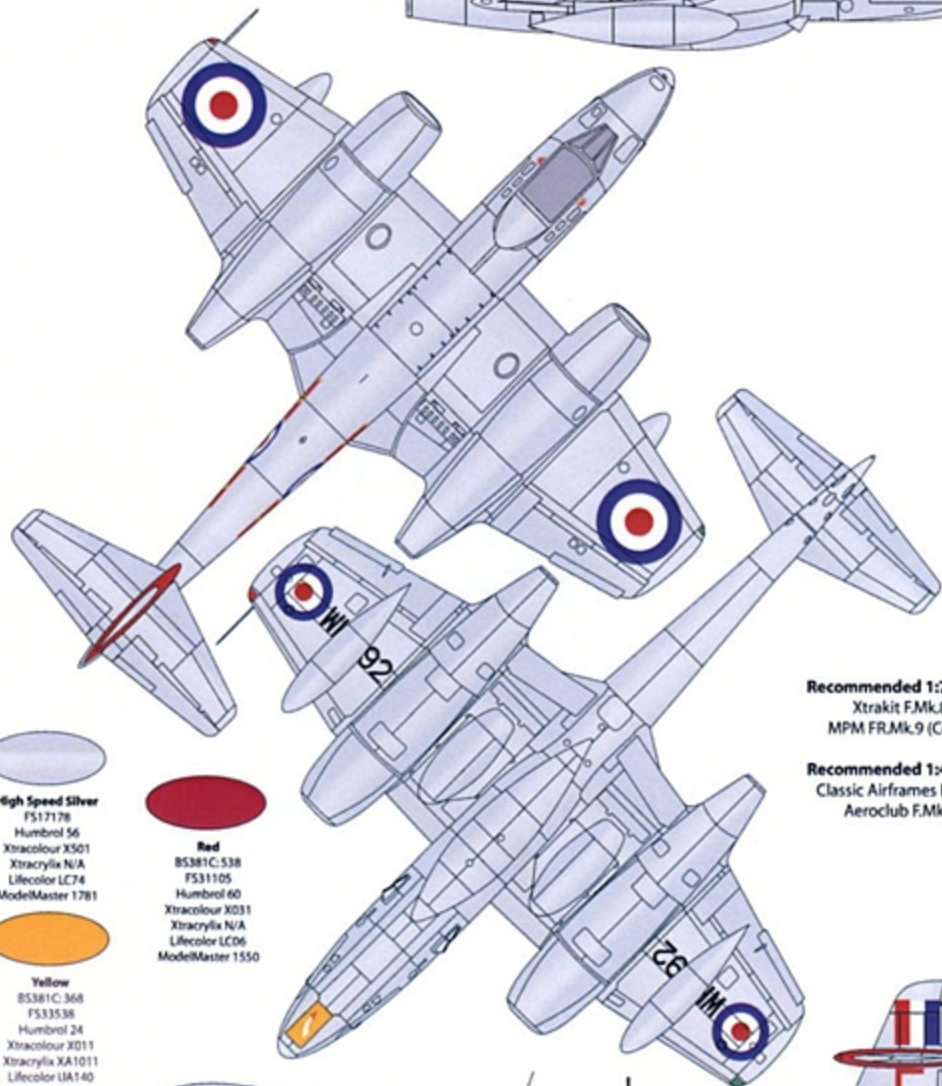

## FREIGHTDOG MODELS

**Gloster Meteor F.Mk.8, WK692 of 604**  
 (County of Middlesex) Squadron, RAF, based at RAF North Weald, 1953.  
 Overall High Speed Silver with Red tailfin bullet fairing and a Yellow nosegear door.  
 Early style canopy framing and large intakes.

## FREIGHTDOG MODELS

**Gloster Meteor F.Mk.8, WK784 of 604**  
 (County of Middlesex) Squadron, RAF, based at RAF North Weald, 1953.  
 Overall High Speed Silver with Red tailfin bullet fairing and Yellow  
 tailfin, tailplanes and nosegear door.  
 Early style canopy framing and large intakes.