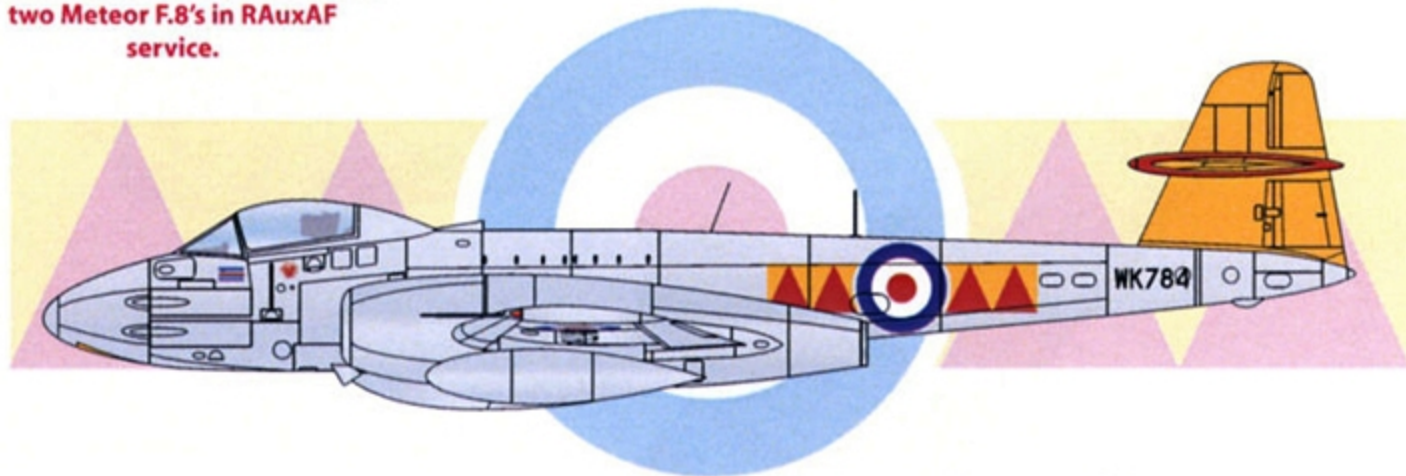

FREIGHTDOG MODELS

High Quality Silkscreen Decals
Covering one Spitfire LF.XVIe, one
Harvard T.2B, one Mosquito T.3 and
two Meteor F.8's in RAuxAF
service.

Weekend Warriors 1948 - 1953 RAuxAF

Recommended 1:48 Kits:
Spitfire LF.XVIe - Airfix
Spitfire LF.XVIe - Occidental
Spitfire LF.XVIe - ICM
Harvard T.2B - Occidental
Harvard T.2B - Monogram
Mosquito T.3 - Tamiya FB.Mk.VI/NF.Mk.II (Conv)
Mosquito T.3 - Airfix FB.Mk.6 (Conv)
Meteor F.8 - Classic Airframes
Meteor F.8 - Aeroclub
FSD48-002