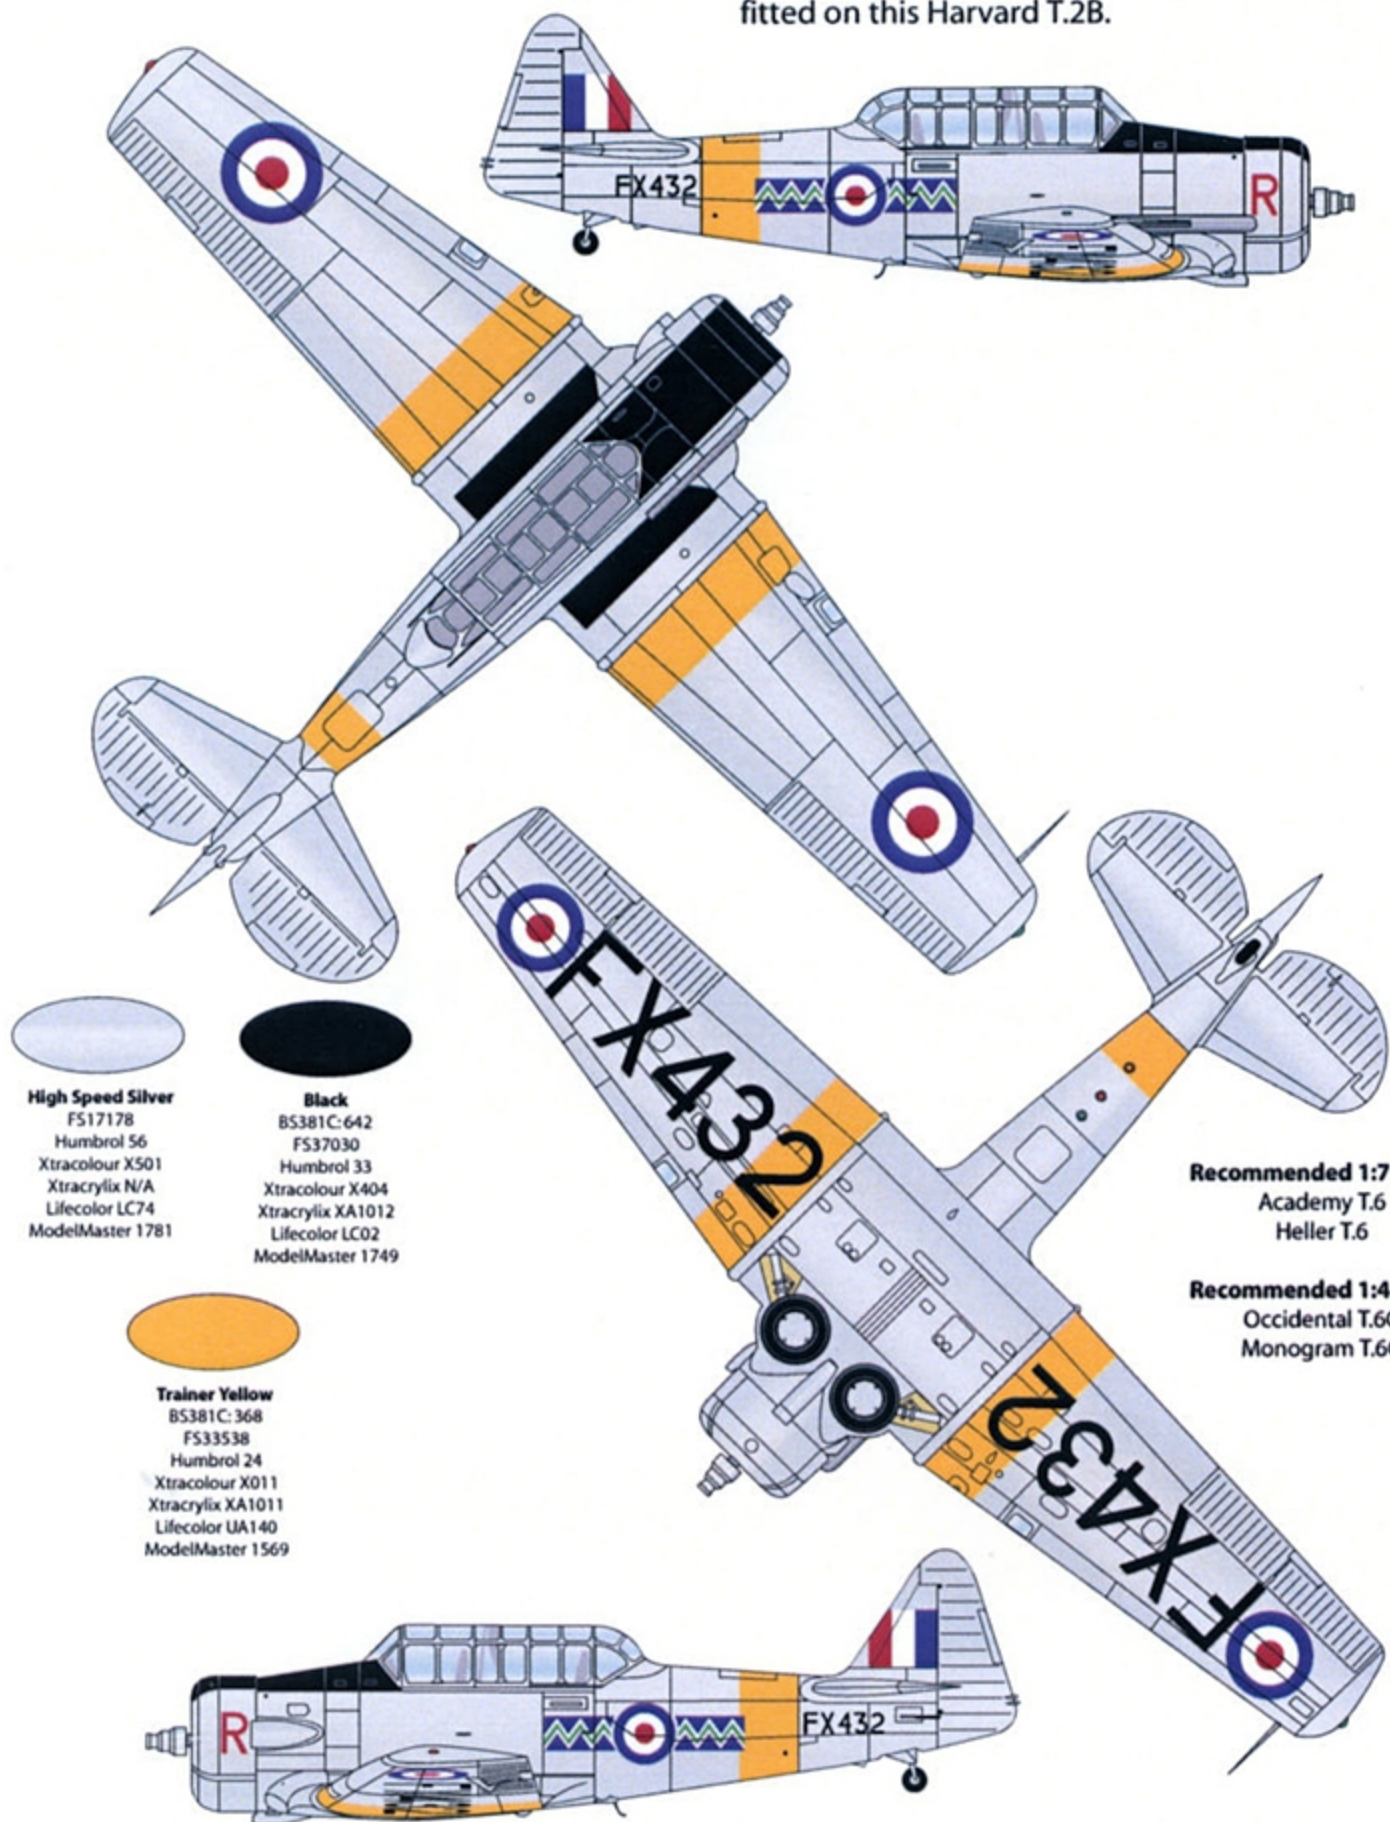

FREIGHTDOG MODELS

North American Harvard T.2B, FX432, 'R' of 500 Squadron, RAF, RAF Malling, 1952.

Overall High Speed Silver with 36 inch wide Trainer Yellow bands on the wings and rear fuselage. Black anti-glare panel and rear faces of the propeller blades. Note that no undercarriage doors were fitted on this Harvard T.2B.

Recommended 1:72 Kits:
Academy T.6
Heller T.6

Recommended 1:48 Kits:
Occidental T.6G
Monogram T.6G

FREIGHTDOG MODELS

Fairlight • Sandy Lane • Crawley Down • Nr. Crawley • West Sussex • RH10 4HX Tel: 01342 716004

email: freightdog@btopenworld.com www.freightdogmodels.co.uk