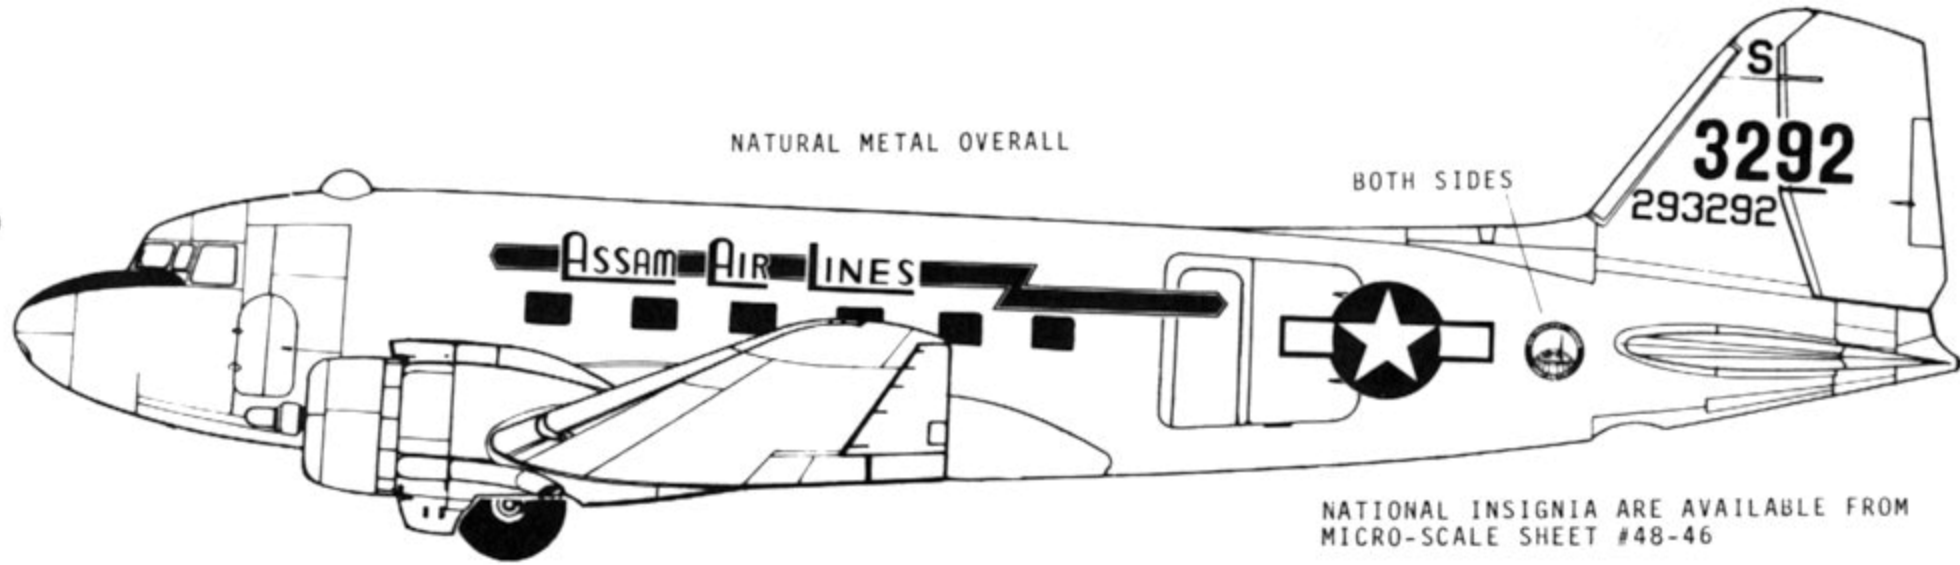

ASSAM AIRLINES
1337TH AAF BASE UNIT
AIR TRANSPORT COMMAND