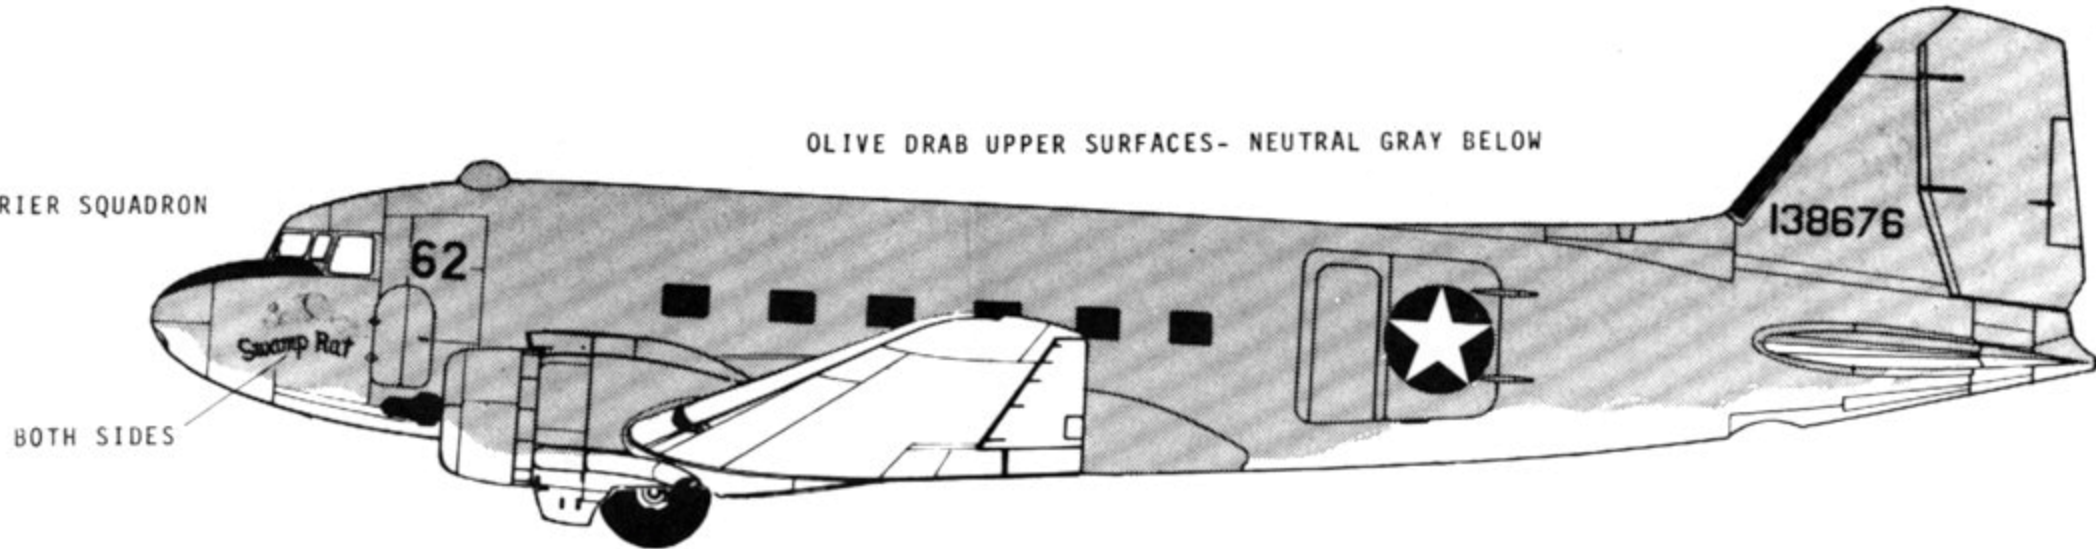

SWAMP RAT
6TH TROOP CARRIER SQUADRON