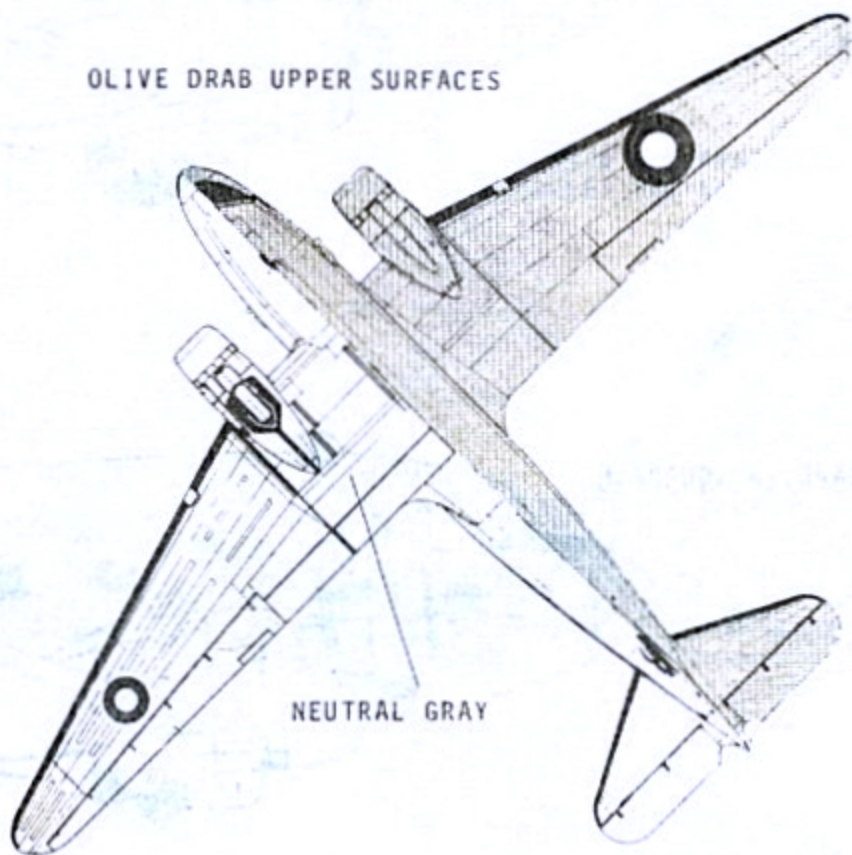

48th Scale

NO.

48-64

C-47's
MICROSCALE DECAL
BY KRASEL INDUSTRIES INC. SANTA ANA CA 92705

AIRCRAFT

'2.50

RECOMMENDED KIT: MONOGRAM C-47 SKYTRAIN

OLIVE DRAB UPPER SURFACES