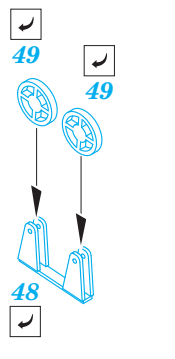

USS Missouri part 3-crane and catapults 1/200

eduard

53 118

1/200 scale detail set for Trumpeter kit • sada detailů pro model 1/200 Trumpeter

- ★ APPLY EXPRESS MASK AND PAINT BEFORE GLUING
POUŽIT EXPRESS MASK NABARVIT PŘED SLEPENÍM
- ☉ SYMMETRICAL ASSEMBLY
SYMETRICKÁ MONTÁŽ
- REMOVE
ODSTRANIT
- ▨ GRIND
OBROUSIT
- ⊘ DRILL HOLE
VRTÁT OTVOR
- 1 COLORED ETCHED PARTS
LEPTANÉ BAREVNÉ DÍLY
- 1 ETCHED PARTS
LEPTANÉ NEBAREVNÉ DÍLY
- 1 ORIGINAL KIT PARTS
PŮVODNÍ DÍLY STAVEBNICE
- ↷ BEND
OHNOUT
- ? OPTION
VOLBA
- Ⓜ REPLACE
NAHRADIT

ORIGINAL KIT PARTS
PŮVODNÍ DÍLY STAVEBNICE
 PHOTO-ETCHED PARTS
LEPTANÉ DÍLY
 PARTS TO BE REMOVED
DÍLY K ODSTRANĚNÍ
 FILL
TMELIT

C

H23, PE-16(B)

D

C

For further detail sets look for **eduard** 53 113 USS Missouri part 1 - AA guns Oerlikon
 (not included in this set)

For further detail sets look for **eduard** 53 117 USS Missouri part 2 - Bofors 40 Quadruple
 (not included in this set)

For further detail sets look for **eduard** 53 119 USS Missouri part 4 - floater net baskets
 (not included in this set)

For further detail sets look for **eduard** 53 125 USS Missouri part 9 - ladders
 (not included in this set)

For further detail sets look for **eduard** 53 126 USS Missouri part 10 - hull plates
 (not included in this set)