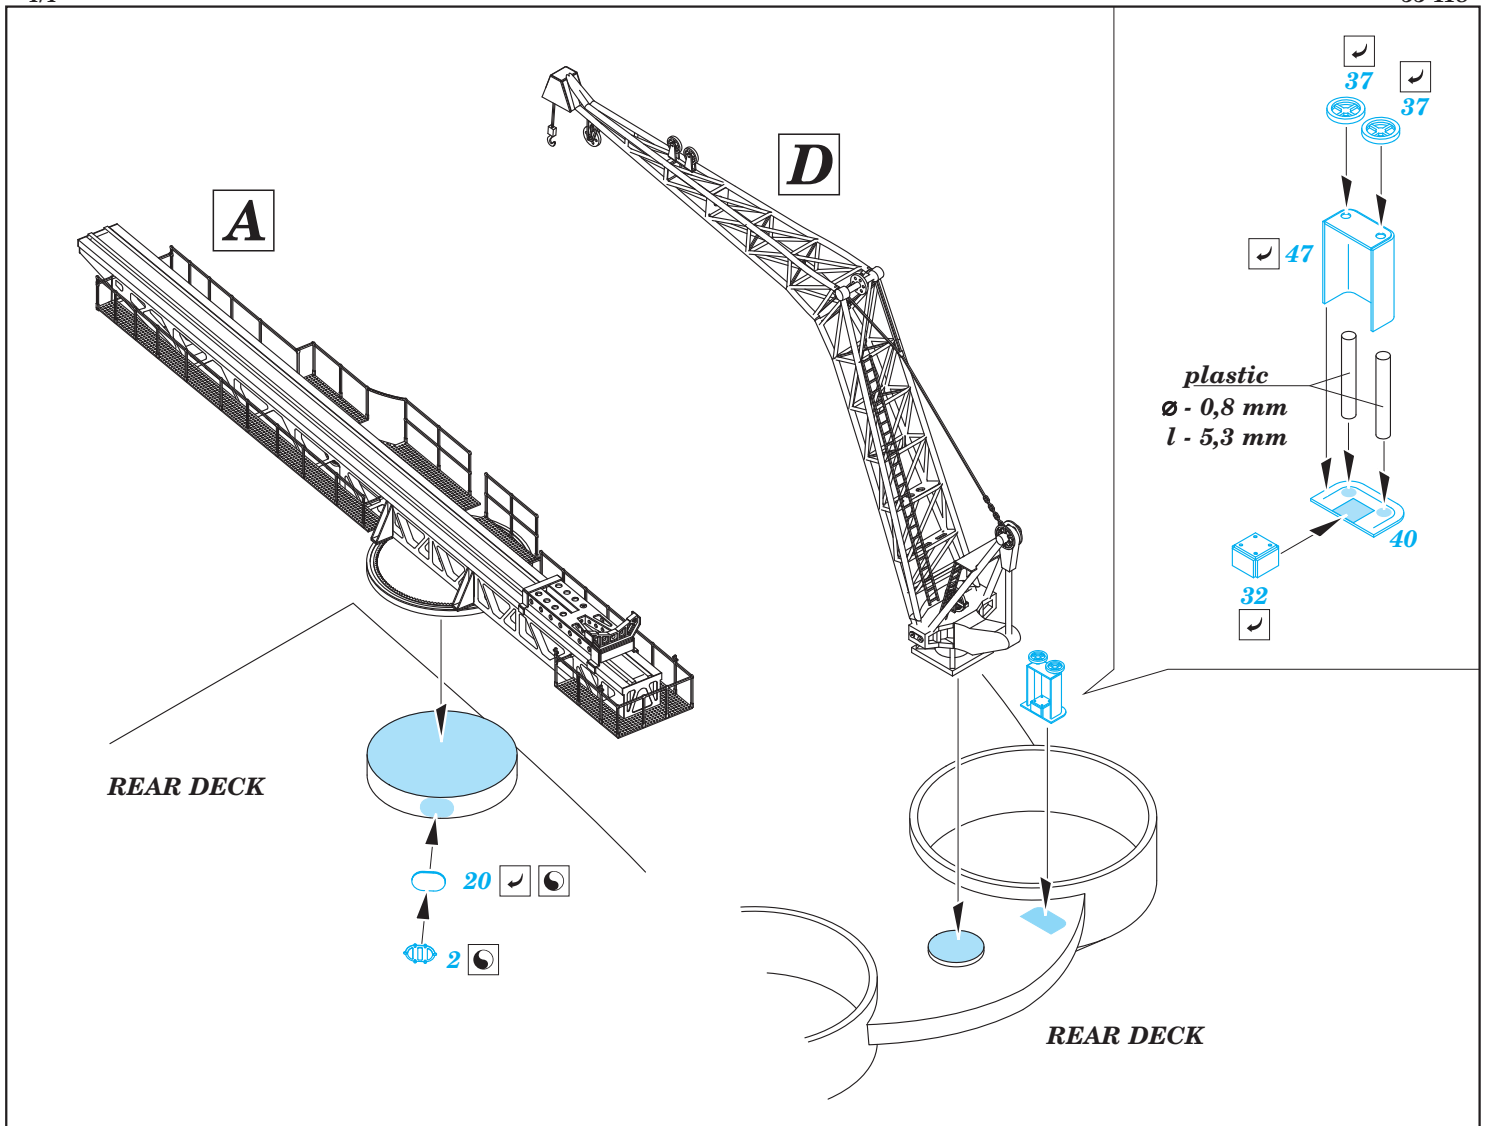

USS Missouri part 3-crane and catapults 1/200

eduard

53 118

1/200 scale detail set for Trumpeter kit • sada detailů pro model 1/200 Trumpeter

- ★ APPLY EXPRESS MASK AND PAINT BEFORE GLUING
POUŽIT EXPRESS MASK NABARVIT PŘED SLEPENÍM
- ☉ SYMMETRICAL ASSEMBLY
SYMETRICKÁ MONTÁŽ
- REMOVE
ODSTRANIT
- ▨ GRIND
OBROUSIT
- ⊘ DRILL HOLE
VRTÁT OTVOR
- 1 COLORED ETCHED PARTS
LEPTANÉ BAREVNÉ DÍLY
- 1 ETCHED PARTS
LEPTANÉ NEBAREVNÉ DÍLY
- 1 ORIGINAL KIT PARTS
PŮVODNÍ DÍLY STAVEBNICE
- ↷ BEND
OHNOUT
- ? OPTION
VOLBA
- Ⓜ REPLACE
NAHRADIT

ORIGINAL KIT PARTS
PŮVODNÍ DÍLY STAVEBNICE
 PHOTO-ETCHED PARTS
LEPTANÉ DÍLY
 PARTS TO BE REMOVED
DÍLY K ODSTRANĚNÍ
 FILL
TMELIT

C

H23, PE-16(B)

D

C

For further detail sets look for **eduard** 53 113 USS Missouri part 1 - AA guns Oerlikon
 (not included in this set)

For further detail sets look for **eduard** 53 117 USS Missouri part 2 - Bofors 40 Quadruple
 (not included in this set)

For further detail sets look for **eduard** 53 119 USS Missouri part 4 - floater net baskets
 (not included in this set)

For further detail sets look for **eduard** 53 125 USS Missouri part 9 - ladders
 (not included in this set)

For further detail sets look for **eduard** 53 126 USS Missouri part 10 - hull plates
 (not included in this set)