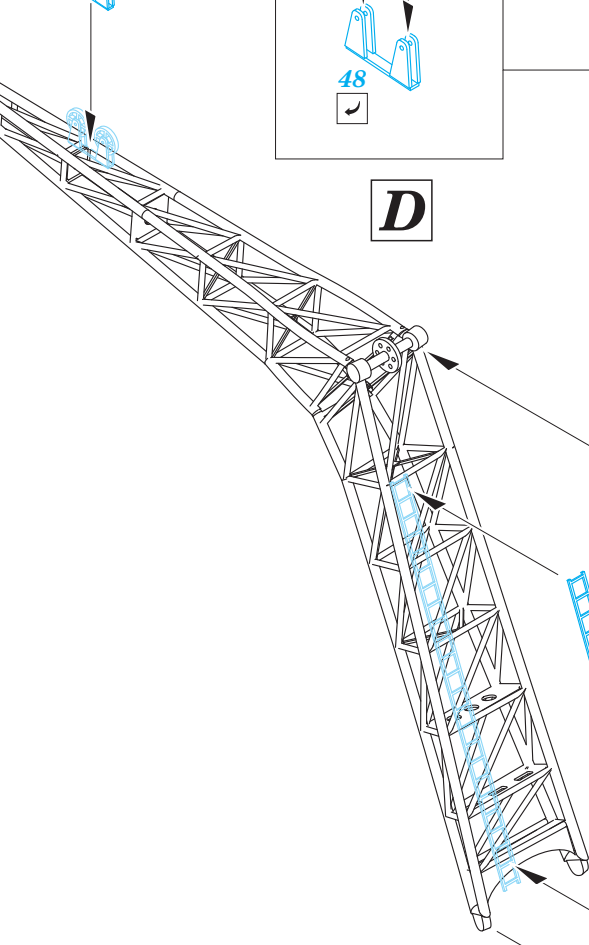

USS Missouri part 3-crane and catapults 1/200

eduard

53 118

1/200 scale detail set for Trumpeter kit • sada detailů pro model 1/200 Trumpeter

- ★ APPLY EXPRESS MASK AND PAINT BEFORE GLUING
POUŽIT EXPRESS MASK NABARVIT PŘED SLEPENÍM
- ☉ SYMMETRICAL ASSEMBLY
SYMETRICKÁ MONTÁŽ
- REMOVE
ODSTRANIT
- ▨ GRIND
OBROUSIT
- ⊘ DRILL HOLE
VRTÁT OTVOR
- 1 COLORED ETCHED PARTS
LEPTANÉ BAREVNÉ DÍLY
- 1 ETCHED PARTS
LEPTANÉ NEBAREVNÉ DÍLY
- 1 ORIGINAL KIT PARTS
PŮVODNÍ DÍLY STAVEBNICE
- ↷ BEND
OHNOUT
- ? OPTION
VOLBA
- Ⓜ REPLACE
NAHRADIT

ORIGINAL KIT PARTS
PŮVODNÍ DÍLY STAVEBNICE
 PHOTO-ETCHED PARTS
LEPTANÉ DÍLY
 PARTS TO BE REMOVED
DÍLY K ODSTRANĚNÍ
 FILL
TMELIT

C

H23, PE-16(B)

D

C

For further detail sets look for **eduard** 53 113 USS Missouri part 1 - AA guns Oerlikon
 (not included in this set)

For further detail sets look for **eduard** 53 117 USS Missouri part 2 - Bofors 40 Quadruple
 (not included in this set)

For further detail sets look for **eduard** 53 119 USS Missouri part 4 - floater net baskets
 (not included in this set)

For further detail sets look for **eduard** 53 125 USS Missouri part 9 - ladders
 (not included in this set)

For further detail sets look for **eduard** 53 126 USS Missouri part 10 - hull plates
 (not included in this set)