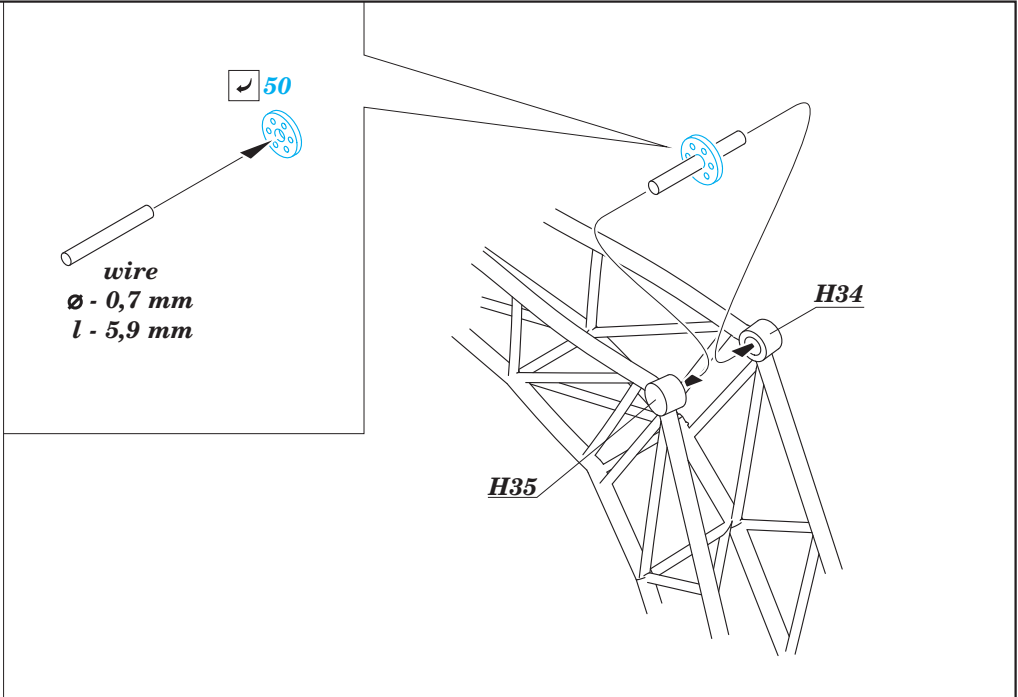

USS Missouri part 3-crane and catapults 1/200

eduard

53 118

1/200 scale detail set for Trumpeter kit • sada detailů pro model 1/200 Trumpeter

- ★ APPLY EXPRESS MASK AND PAINT BEFORE GLUING
POUŽIT EXPRESS MASK NABARVIT PŘED SLEPENÍM
- ☉ SYMMETRICAL ASSEMBLY
SYMETRICKÁ MONTÁŽ
- REMOVE
ODSTRANIT
- ▨ GRIND
OBROUSIT
- ⊘ DRILL HOLE
VRTÁT OTVOR
- 1 COLORED ETCHED PARTS
LEPTANÉ BAREVNÉ DÍLY
- 1 ETCHED PARTS
LEPTANÉ NEBAREVNÉ DÍLY
- 1 ORIGINAL KIT PARTS
PŮVODNÍ DÍLY STAVEBNICE
- ↷ BEND
OHNOUT
- ? OPTION
VOLBA
- Ⓜ REPLACE
NAHRADIT

ORIGINAL KIT PARTS
PŮVODNÍ DÍLY STAVEBNICE
 PHOTO-ETCHED PARTS
LEPTANÉ DÍLY
 PARTS TO BE REMOVED
DÍLY K ODSTRANĚNÍ
 FILL
TMELIT

C

H23, PE-16(B)

D

C

For further detail sets look for **eduard** 53 113 USS Missouri part 1 - AA guns Oerlikon
 (not included in this set)

For further detail sets look for **eduard** 53 117 USS Missouri part 2 - Bofors 40 Quadruple
 (not included in this set)

For further detail sets look for **eduard** 53 119 USS Missouri part 4 - floater net baskets
 (not included in this set)

For further detail sets look for **eduard** 53 125 USS Missouri part 9 - ladders
 (not included in this set)

For further detail sets look for **eduard** 53 126 USS Missouri part 10 - hull plates
 (not included in this set)