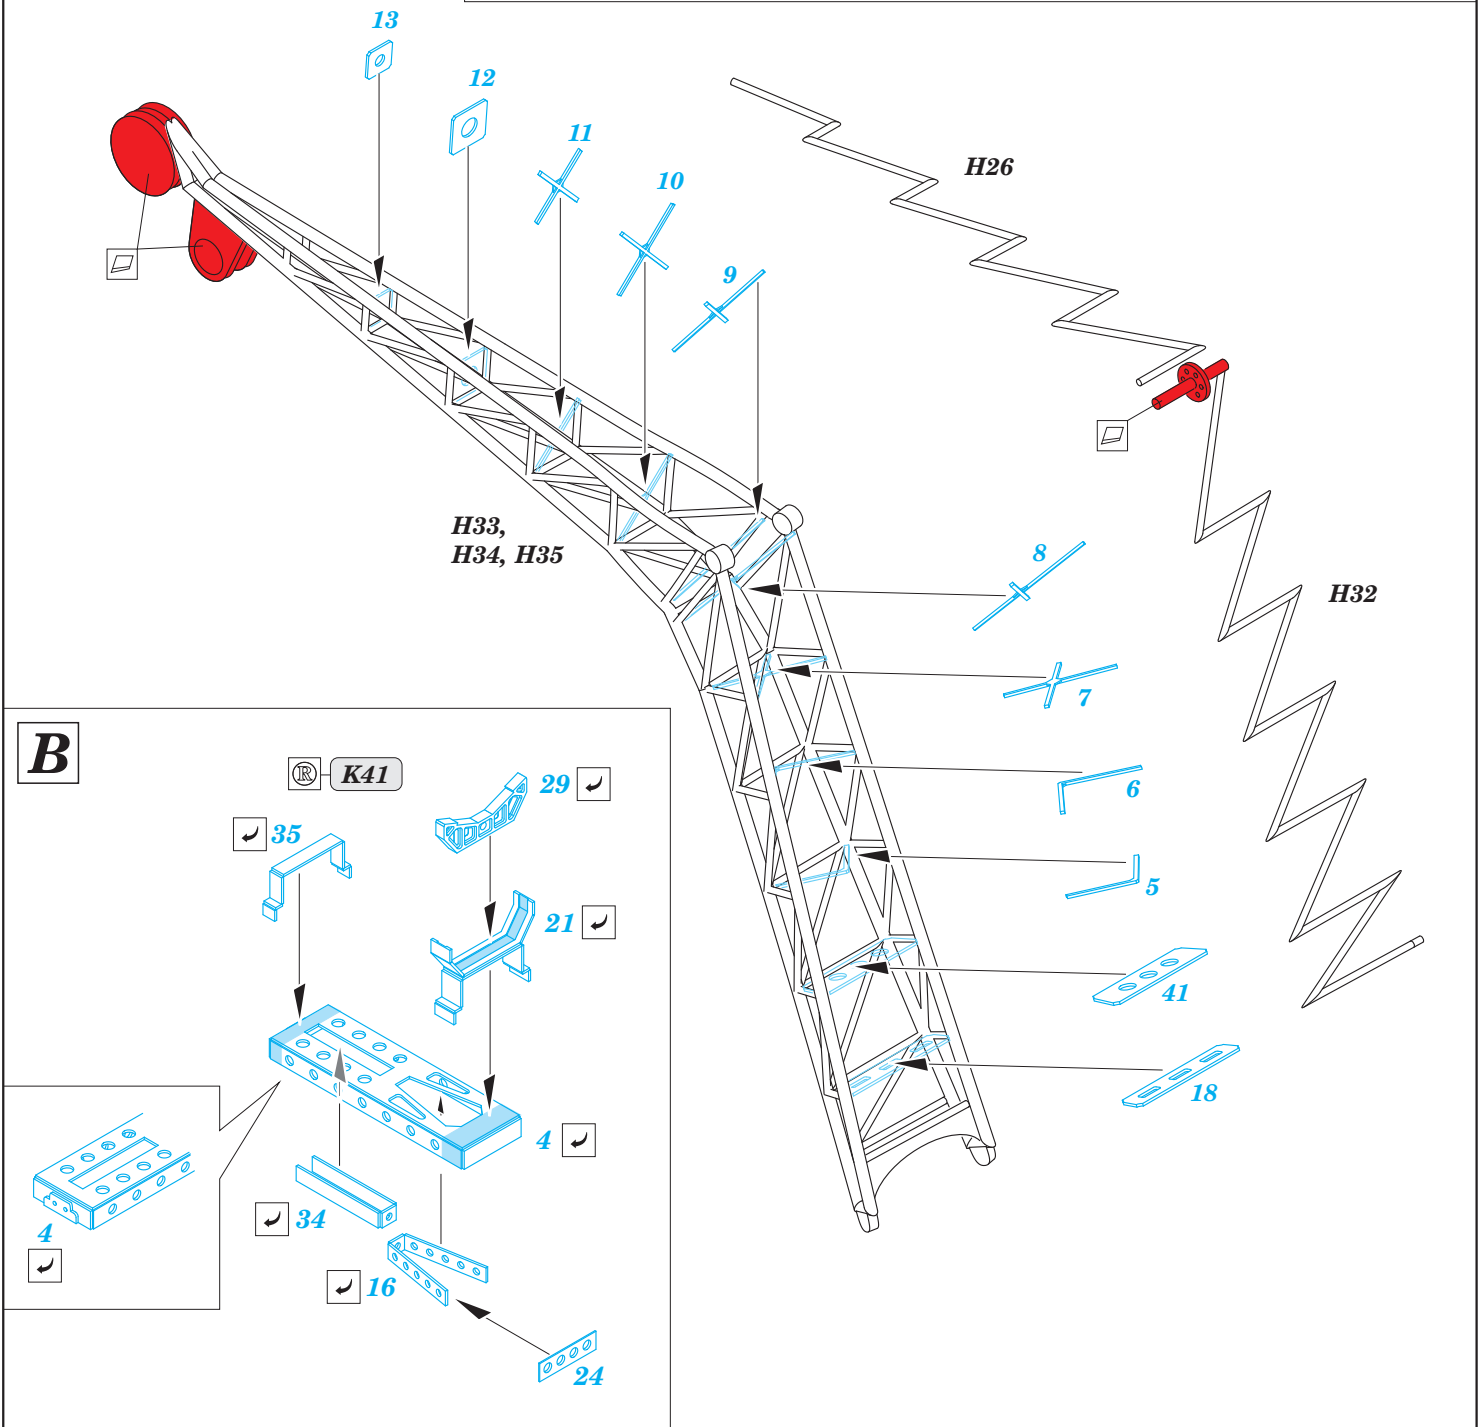

USS Missouri part 3-crane and catapults 1/200

eduard

53 118

1/200 scale detail set for Trumpeter kit • sada detailů pro model 1/200 Trumpeter

- ★ APPLY EXPRESS MASK AND PAINT BEFORE GLUING
POUŽIT EXPRESS MASK NABARVIT PŘED SLEPENÍM
- ☉ SYMMETRICAL ASSEMBLY
SYMETRICKÁ MONTÁŽ
- REMOVE
ODSTRANIT
- ▨ GRIND
OBROUSIT
- ⊘ DRILL HOLE
VRTÁT OTVOR
- 1 COLORED ETCHED PARTS
LEPTANÉ BAREVNÉ DÍLY
- 1 ETCHED PARTS
LEPTANÉ NEBAREVNÉ DÍLY
- 1 ORIGINAL KIT PARTS
PŮVODNÍ DÍLY STAVEBNICE
- ↷ BEND
OHNOUT
- ? OPTION
VOLBA
- Ⓜ REPLACE
NAHRADIT

ORIGINAL KIT PARTS
PŮVODNÍ DÍLY STAVEBNICE
 PHOTO-ETCHED PARTS
LEPTANÉ DÍLY
 PARTS TO BE REMOVED
DÍLY K ODSTRANĚNÍ
 FILL
TMELIT

C

H23, PE-16(B)

D

C

For further detail sets look for **eduard** 53 113 USS Missouri part 1 - AA guns Oerlikon
 (not included in this set)

For further detail sets look for **eduard** 53 117 USS Missouri part 2 - Bofors 40 Quadruple
 (not included in this set)

For further detail sets look for **eduard** 53 119 USS Missouri part 4 - floater net baskets
 (not included in this set)

For further detail sets look for **eduard** 53 125 USS Missouri part 9 - ladders
 (not included in this set)

For further detail sets look for **eduard** 53 126 USS Missouri part 10 - hull plates
 (not included in this set)