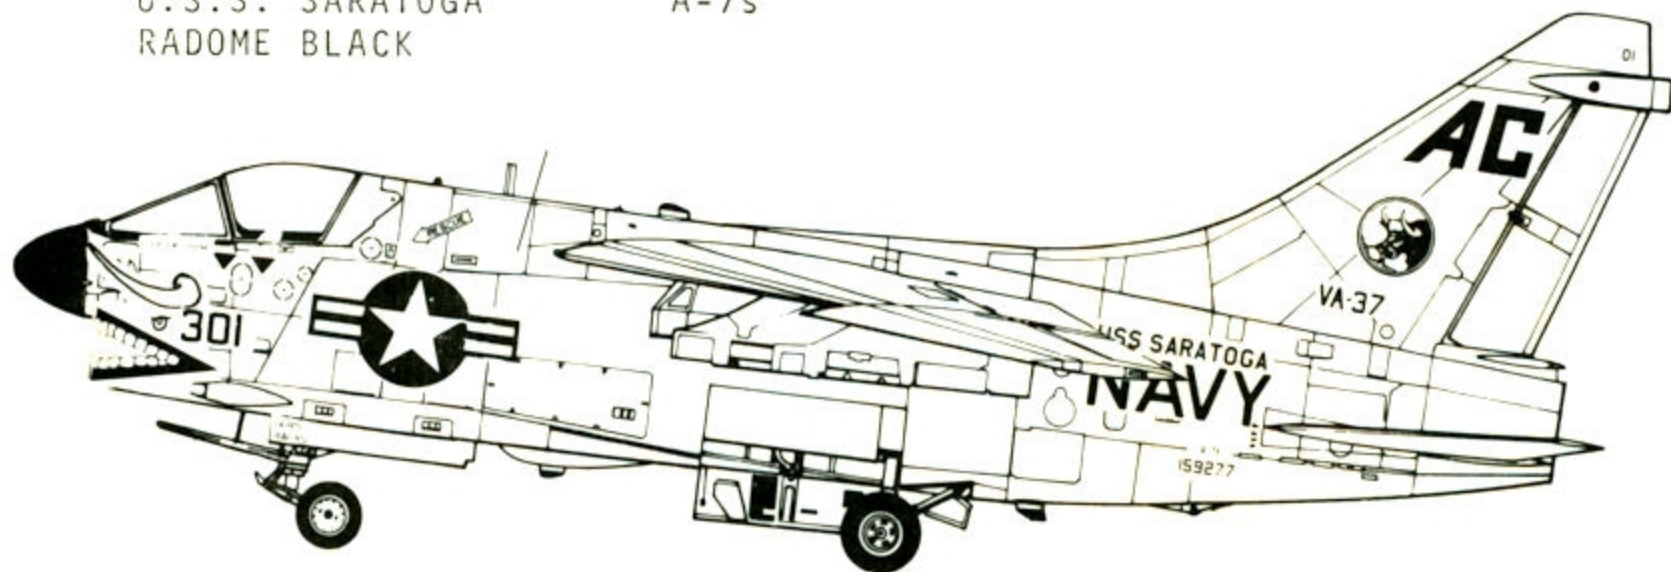

A-7E OF VA-37  
U.S.S. SARATOGA  
RADOME BLACK

48-94  
A-7s

A-7E OF VA-86  
U.S.S. AMERICA  
STANDARD PAINT SCHEME

USE APPROPRIATE NUMBERS  
UPPER PORT AND STARBOARD WINGS

DETAILS & MARKINGS COMMON  
TO ALL NAVY A-7s

NAVY FOUND ON  
SHEET 48-95

SPLIT VIEW SHOWING  
STARBOARD SIDE  
TOP AND BOTTOM

GENERAL PAINTING INFORMATION  
U.S. NAVY A-7 CORSAIR II's

GULL GRAY

ALL UPPER SURFACES OF FUSELAGE, WINGS &  
TAIL

WHITE

ALL UNDER SURFACES OF FUSELAGE & WINGS.  
RUDDER, FIN TIP, AILERONS, FLAPS, STAB-  
ILATORS, WHEEL WELLS, GEAR STRUTS, MISS-  
ILES & AUX. FUEL TANKS