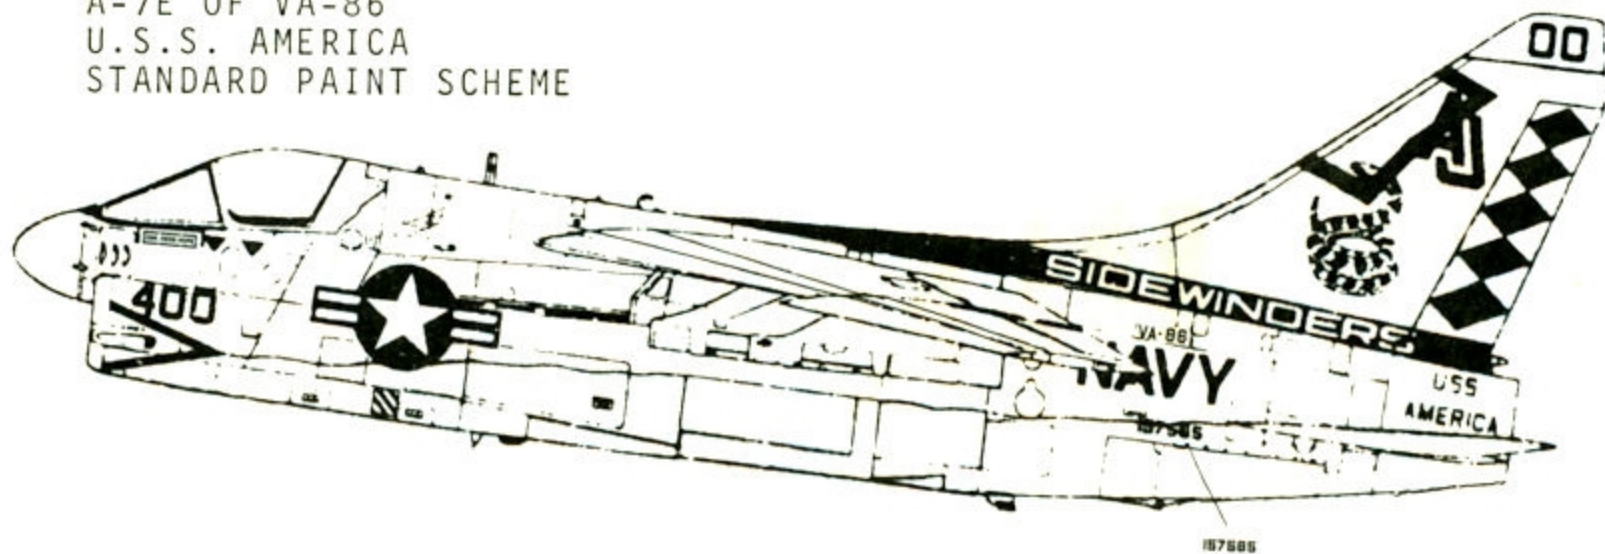

A-7E OF VA-37  
U.S.S. SARATOGA  
RADOME BLACK

48-94  
A-7s

A-7E OF VA-86  
U.S.S. AMERICA  
STANDARD PAINT SCHEME

USE APPROPRIATE NUMBERS  
UPPER PORT AND STARBOARD WINGS

DETAILS & MARKINGS COMMON  
TO ALL NAVY A-7s

NAVY FOUND ON  
SHEET 48-95

SPLIT VIEW SHOWING  
STARBOARD SIDE  
TOP AND BOTTOM

GENERAL PAINTING INFORMATION  
U.S. NAVY A-7 CORSAIR II's

GULL GRAY

ALL UPPER SURFACES OF FUSELAGE, WINGS &  
TAIL

WHITE

ALL UNDER SURFACES OF FUSELAGE & WINGS.  
RUDDER, FIN TIP, AILERONS, FLAPS, STAB-  
ILATORS, WHEEL WELLS, GEAR STRUTS, MISS-  
ILES & AUX. FUEL TANKS