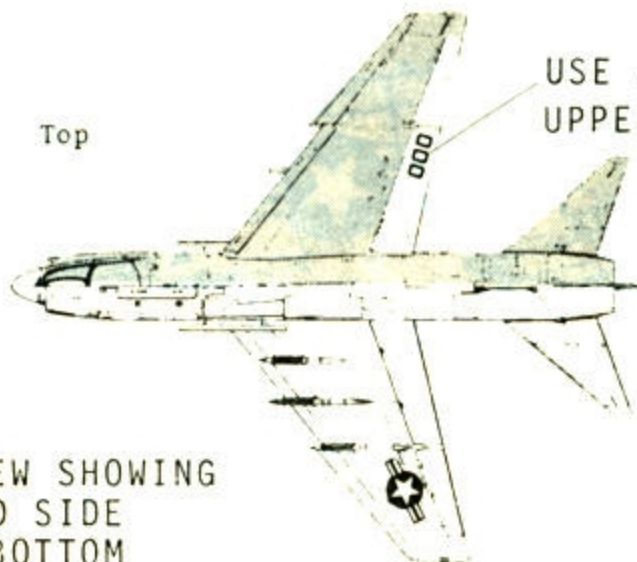

A-7E OF VA-37  
U.S.S. SARATOGA  
RADOME BLACK

48-94  
A-7s

A-7E OF VA-86  
U.S.S. AMERICA  
STANDARD PAINT SCHEME

USE APPROPRIATE NUMBERS  
UPPER PORT AND STARBOARD WINGS

DETAILS & MARKINGS COMMON  
TO ALL NAVY A-7s

NAVY FOUND ON  
SHEET 48-95

SPLIT VIEW SHOWING  
STARBOARD SIDE  
TOP AND BOTTOM

GENERAL PAINTING INFORMATION  
U.S. NAVY A-7 CORSAIR II's

GULL GRAY

ALL UPPER SURFACES OF FUSELAGE, WINGS &  
TAIL

WHITE

ALL UNDER SURFACES OF FUSELAGE & WINGS.  
RUDDER, FIN TIP, AILERONS, FLAPS, STAB-  
ILATORS, WHEEL WELLS, GEAR STRUTS, MISS-  
ILES & AUX. FUEL TANKS