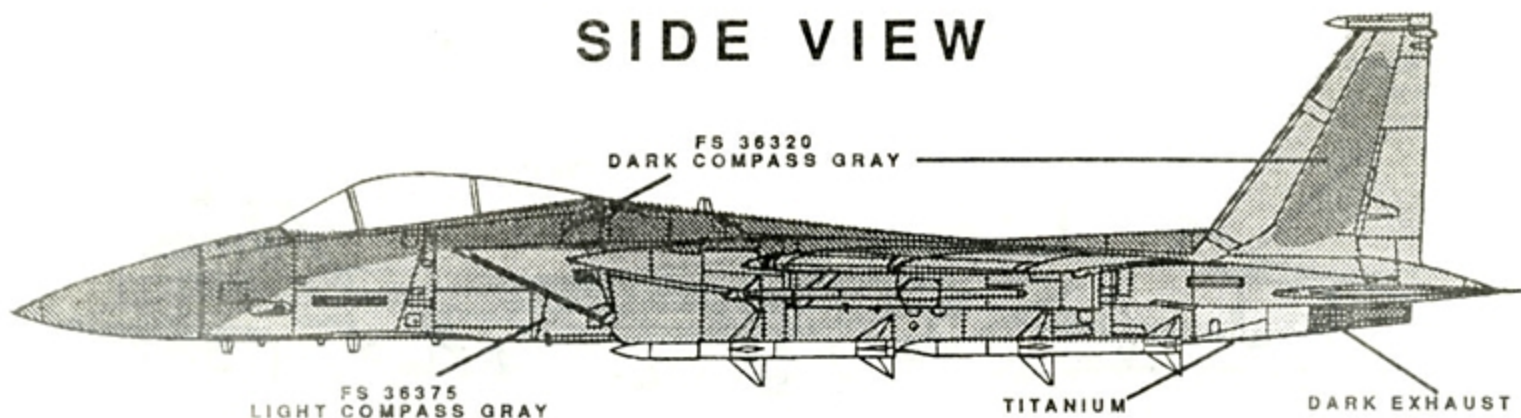

F-15A/B/C/D STANDARD PAINT SCHEME

SIDE VIEW