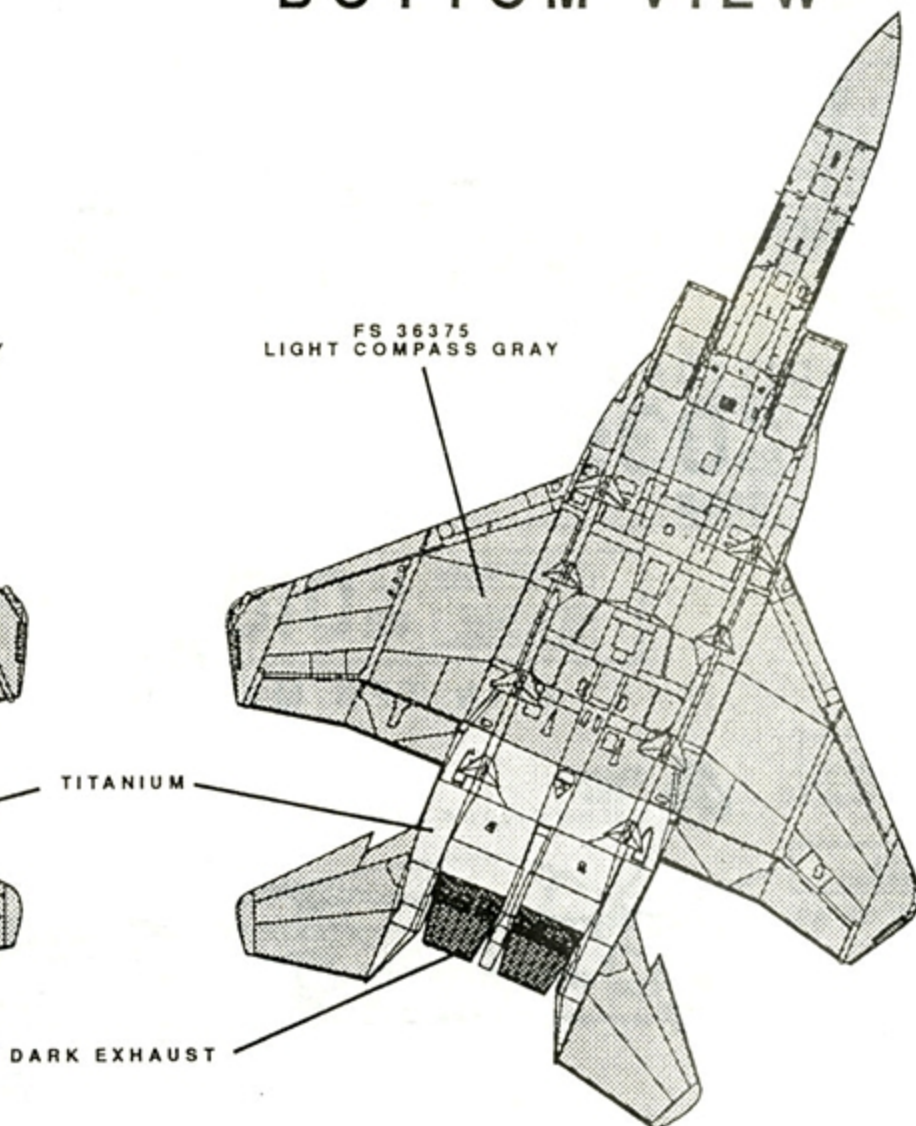

REFERENCES:
DETAIL & SCALE F-15 Vol.14
JOURNAL OF MILITARY AVIATION Vol. 1 No. 1
SQUADRON/SIGNAL EAGLE #5003

F-15A/B/C/D STANDARD PAINT SCHEME

SIDE VIEW

TOP VIEW

BOTTOM VIEW

FOR COMPLETE CATALOG SEND \$3.00 TO:
REPLI-SCALE
P.O. BOX 812
SANTA ANA, CALIF. 92702

RECOMMENDED KITS:
1/48 AND 1/72ND SCALE
MINICRAFT
HASEGAWA
MONOGRAM