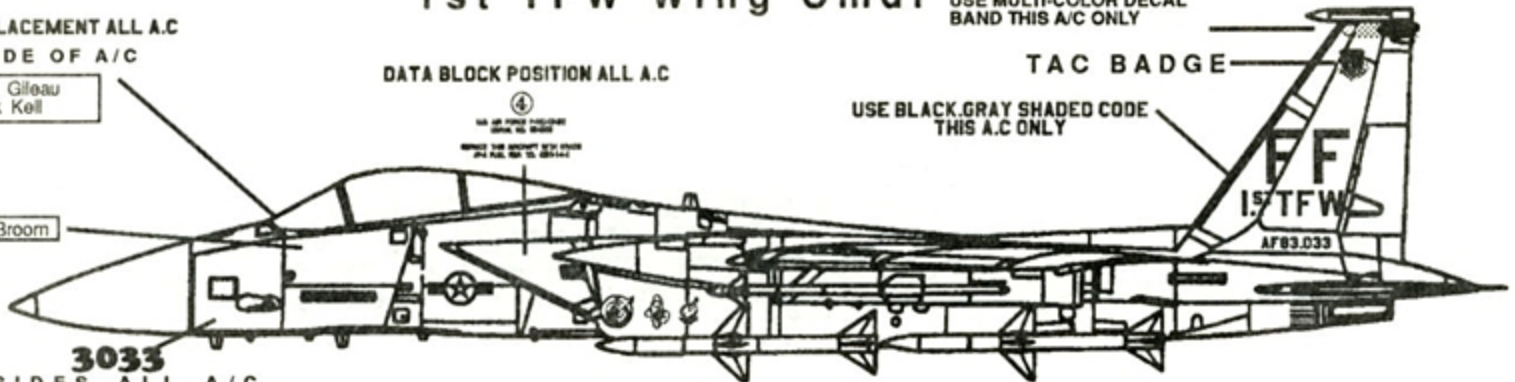

1st TFW WING CMDR & 27th TFS Maloney's Pony

1st TFW Wing Cmdr

CREW NAME PLACEMENT ALL A/C

RIGHT SIDE OF A/C

SSgt Brad Gileau
A1C Brock Kell

DATA BLOCK POSITION ALL A/C

USE MULTI-COLOR DECAL BAND THIS A/C ONLY

TAC BADGE

USE BLACK GRAY SHADED CODE THIS A/C ONLY

Col John McBroom

BOTH SIDES ALL A/C TO MATCH TAIL NUMBER

RIGHT SIDE OF 27th TFS CMDR A/C

YELLOW BAND OUTSIDE OF TAIL ONLY

27th TFS RIGHT TAIL ONLY

27th TFS Badge RIGHT SIDE Same Location as 1st TFW Badge