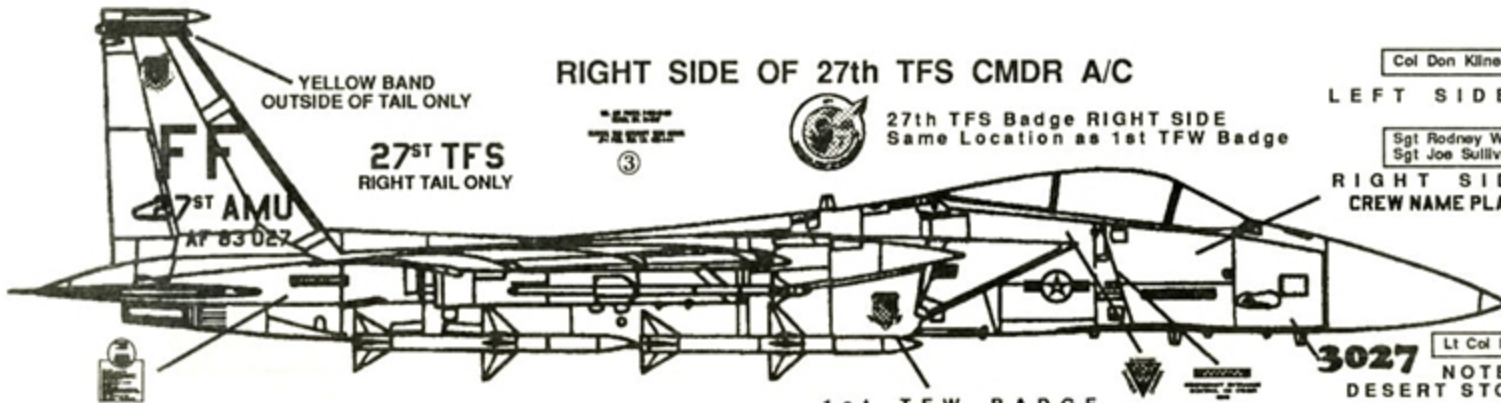

1st TFW WING CMDR & 27th TFS Maloney's Pony

1st TFW Wing Cmdr

CREW NAME PLACEMENT ALL A/C

RIGHT SIDE OF A/C

SSgt Brad Gileau
A1C Brock Kell

DATA BLOCK POSITION ALL A/C

USE MULTI-COLOR DECAL BAND THIS A/C ONLY

TAC BADGE

USE BLACK GRAY SHADED CODE THIS A/C ONLY

Col John McBroom

BOTH SIDES ALL A/C TO MATCH TAIL NUMBER

RIGHT SIDE OF 27th TFS CMDR A/C

YELLOW BAND OUTSIDE OF TAIL ONLY

27th TFS RIGHT TAIL ONLY

27th TFS Badge RIGHT SIDE Same Location as 1st TFW Badge

LEFT SIDE OF A/C

Sgt Rodney White
Sgt Joe Sullivan

RIGHT SIDE OF A/C CREW NAME PLACEMENT ALL A/C

Lt Col Fred Pease

NOTE: POST DESERT STORM CHANGES

SSgt Bob Antoninka
Sgt Joe Sullivan

ADDITIONAL 27th TFS A/C AND CREWS