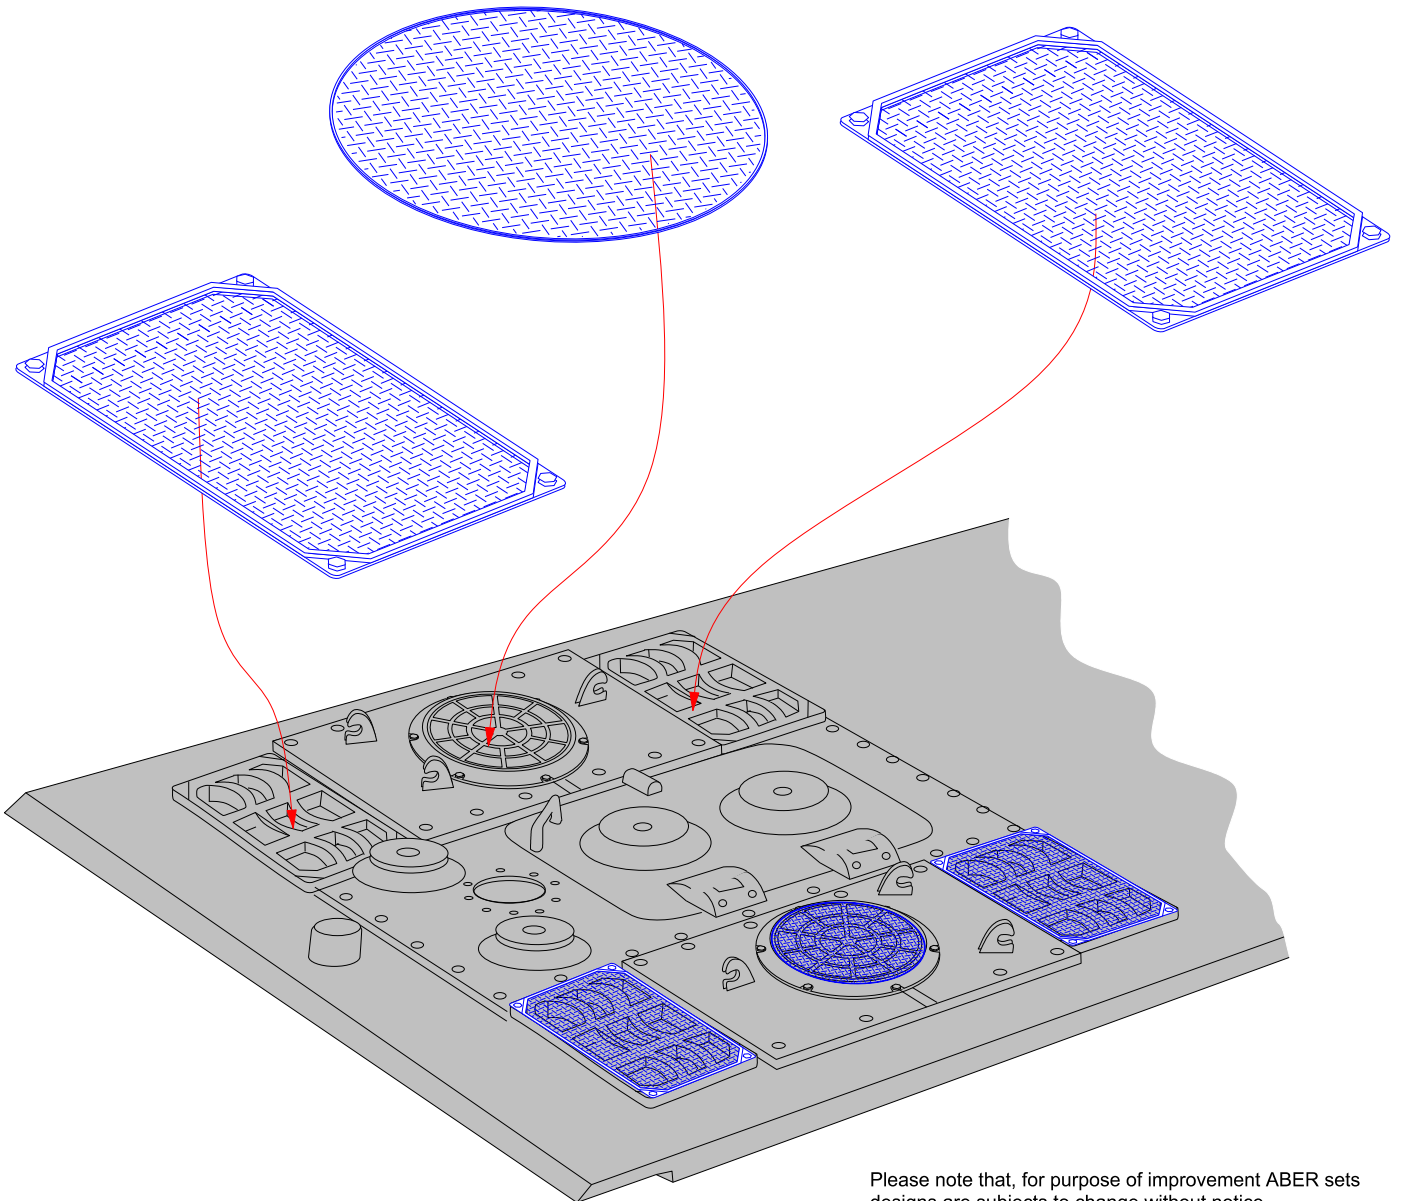

Super Heavy German Tank E-100 GRILLES

(siatki)

1/35 scale update fit to Dragon models

ABER®

35 G22

WWW.ABER.NET.PL

Made in Poland © 2008

Use Cyanoacryl glue
kleić klejami cyjanoakrylowymi