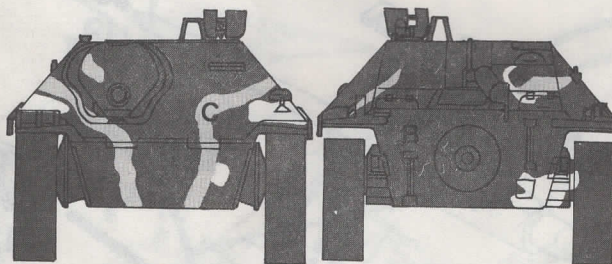

MARRONE
BROWN
MARRON
BRAUN
MARRON

SABBIA
SAND
SABLE
SAND
ARENA