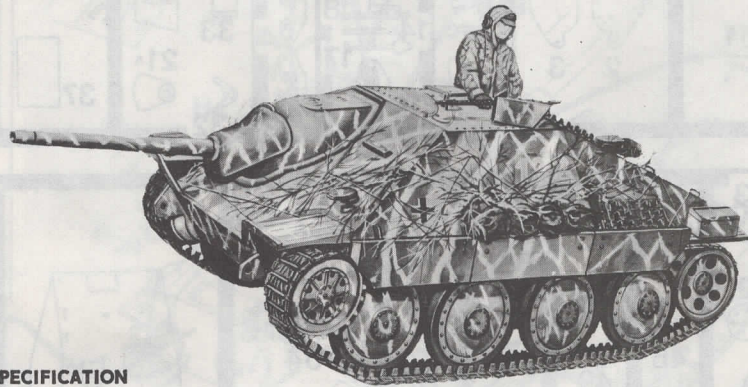

German Tank Destroyer

HETZER

1/72 SCALE

SPECIFICATION

GENERAL

CREW: 4
BATTLE WEIGHT: 17.6 tons.
GROUND PRESSURE: 11.4 lbs/sq. in.

KIT 8011

DIMENSIONS

LENGTH OVERALL: 16 FT.
HEIGHT: 7 FT.
WIDTH: 8.4 FT.
WIDTH OF TRACK: 13.8 IN.
GROUND CLEARANCE: 16 IN.

ARMAMENT

ONE 7.5 cm. PAK, CALIBER LENGTH 48.
ONE 7.9 mm. MG. 34 (MOUNTED ON ROOF AND
REMOTE CONTROLLED).

ENGINE

EPA (TYPE T2), 6 CYLINDERS, IN LINE, 158 HP AT 2,600 RPM,
GASOLINE, LIQUID-COOLED.

PERFORMANCE

SPEED: 24 MPH ON ROADS;
10 MPH CROSS-COUNTRY.
CLIMBING ABILITY: 37° (75 %) SLOPE.
TRENCH CROSSING ABILITY: 4.3 FT.
FORDING DEPT: 35 IN.
FUEL CONSUMPTION: 1.3 MI/GAL. ON ROADS;
0.7 MI/GAL. CROSS-COUNTRY.
FUEL CAPACITY: 85 GAL. IN TWO TANKS.