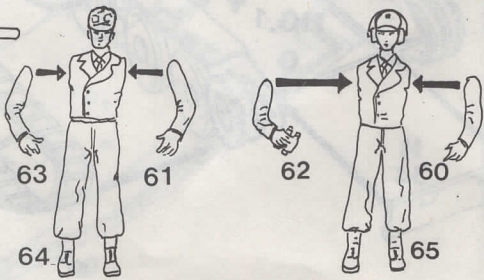

WAY TO BUILD THE ANTENNA.