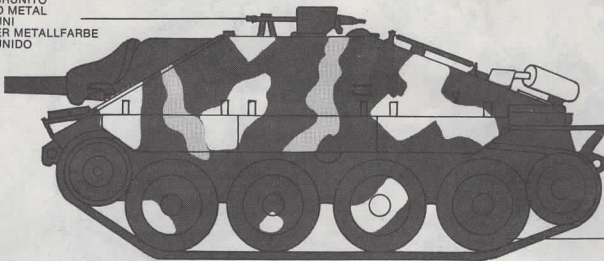

METALLO BRUNITO
BURNISHED METAL
METAL BRUNI
BRONNIERTER METALLFARBE
METAL BRUNIDO