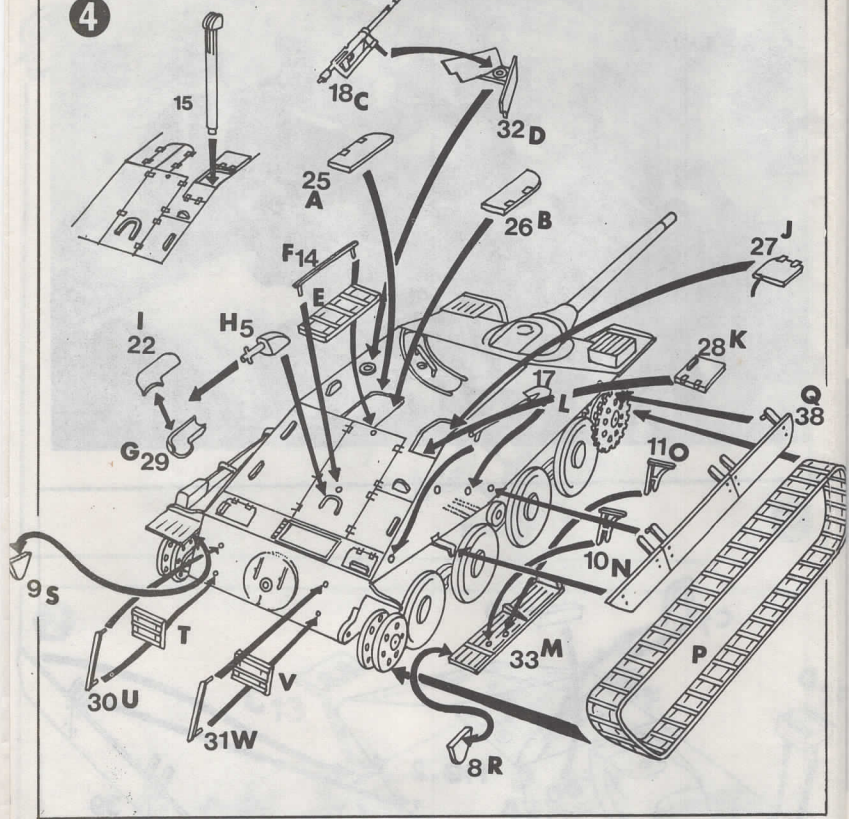

OTHER POSSIBLE VERSION (WITH PERISCOPE).

4