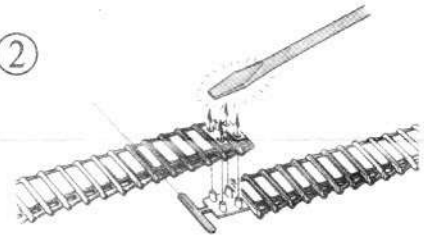

M60A1 PATTON

The recent addition of passive armor has made the M60A1 into a highly effective main battle tank with superior defensive armor. Proven in action by the Israeli army, the US Army designed its own reactive armor system that can be mounted on the Patton. When hit by an enemy round, larger than a rifle bullet, the passive armor explodes, deflecting the incoming cannon or grenade projectile. Of course, being expendable, any "used" passive armor blocks must be replaced before seeing any action again.

# 装配图

①

③

②

请用热起子将履带粘接